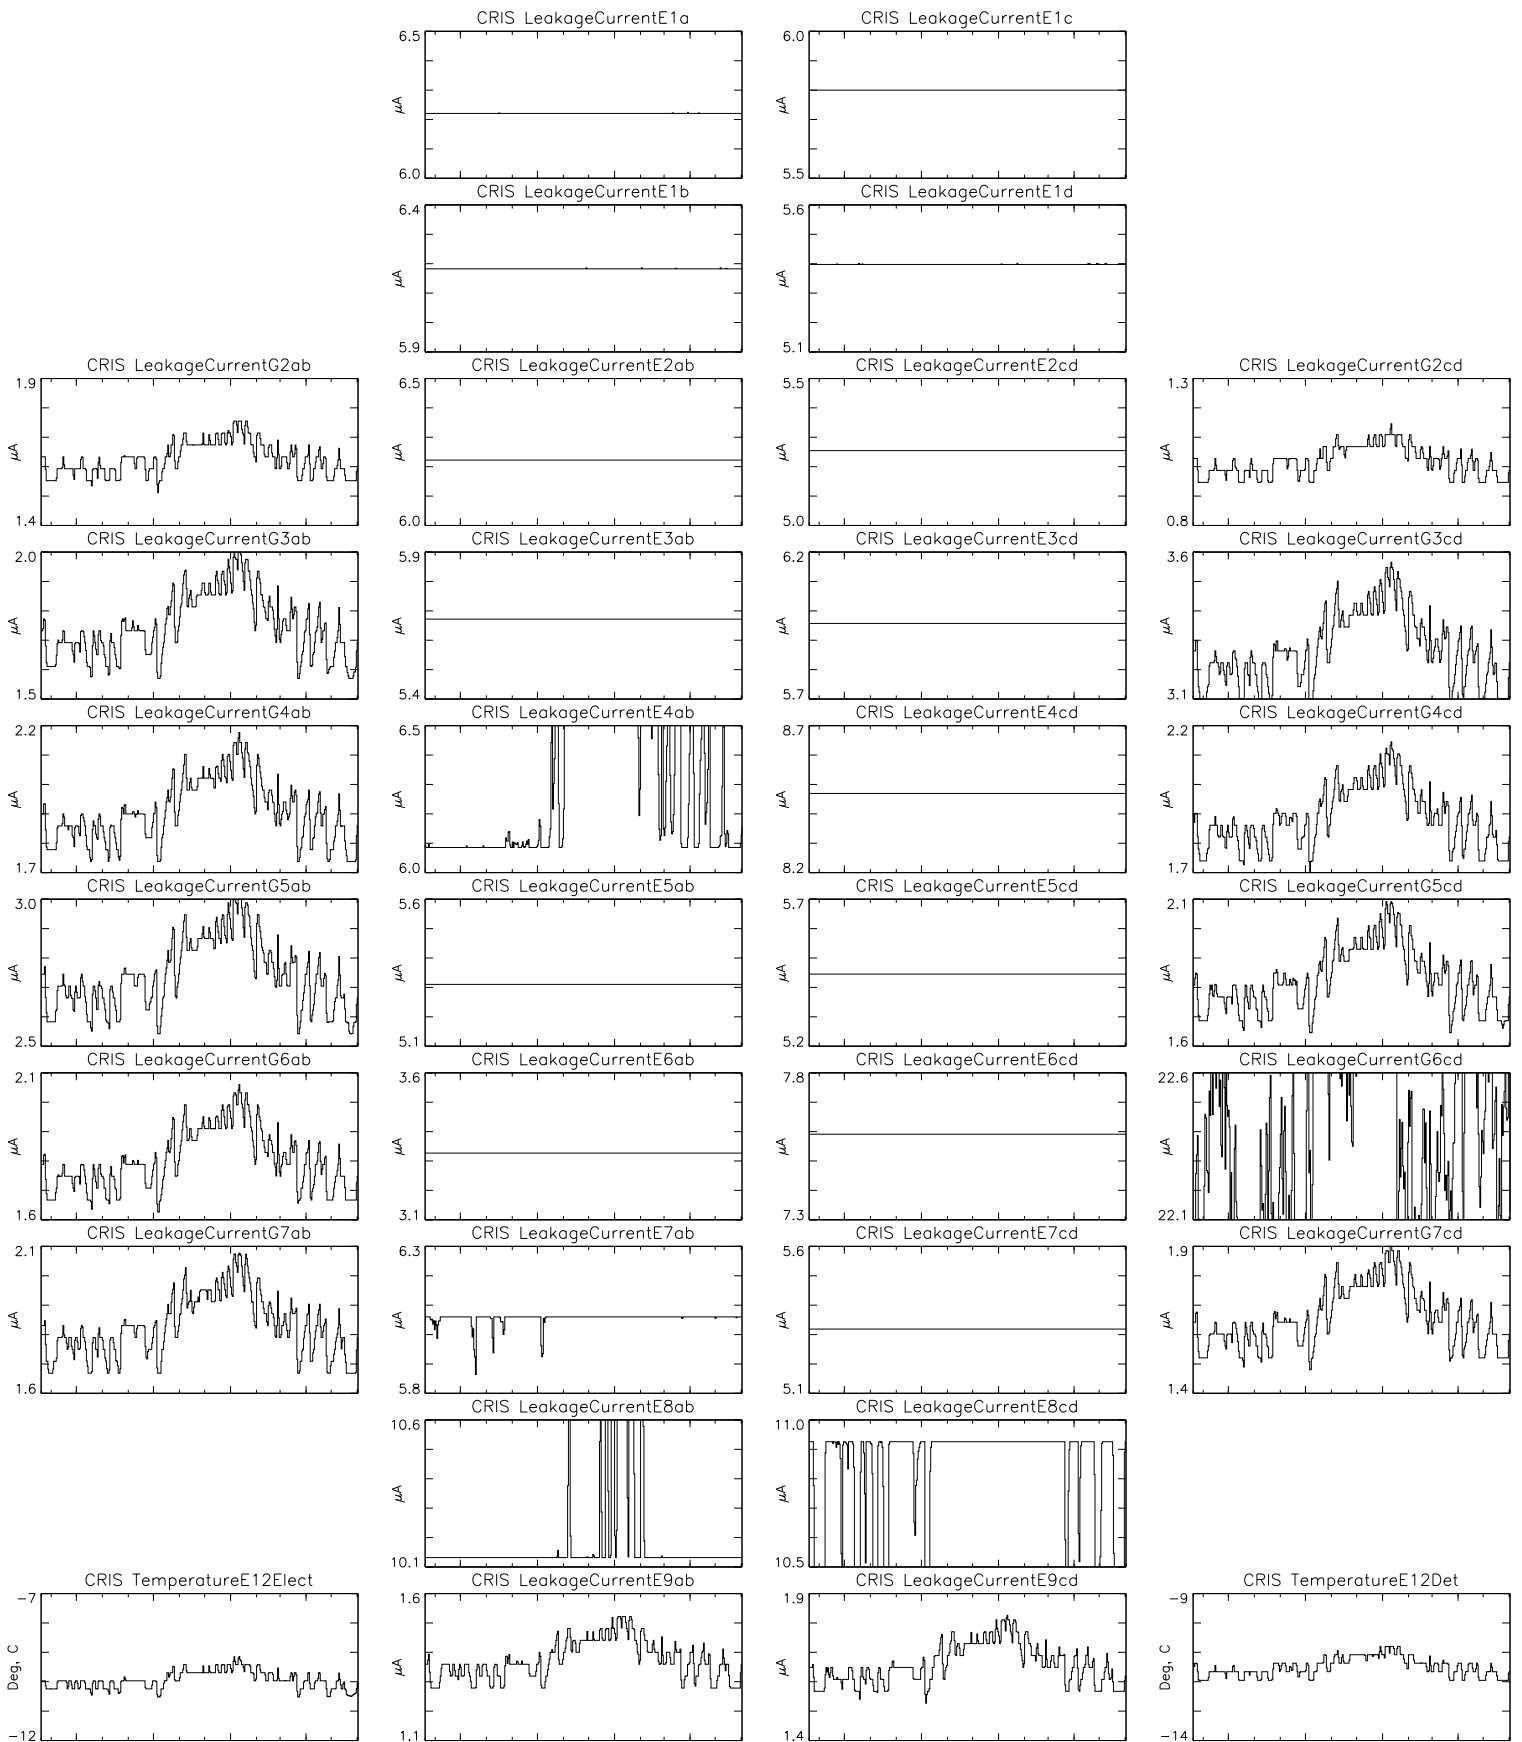

Bartels Rotation 2575-2588 – Daily Averages
 (20-May-2022 thru 01-Jun-2023)
 (140/2022 thru 152/2023)

Jul Oct Jan Apr
 time (20-May-2022 to 02-Jun-2023)

Bartels Rotation 2575–2588 – Daily Averages
 (20–May–2022 thru 01–Jun–2023)
 (140/2022 thru 152/2023)

Jul Oct Jan Apr
 time (20–May–2022 to 02–Jun–2023)

Bartels Rotation 2575-2588 – Daily Averages
(20-May-2022 thru 01-Jun-2023)
(140/2022 thru 152/2023)

Jul Oct Jan Apr
time (20-May-2022 to 02-Jun-2023)

Bartels Rotation 2575–2588 – Daily Averages (20–May–2022 thru 01–Jun–2023) (140/2022 thru 152/2023)