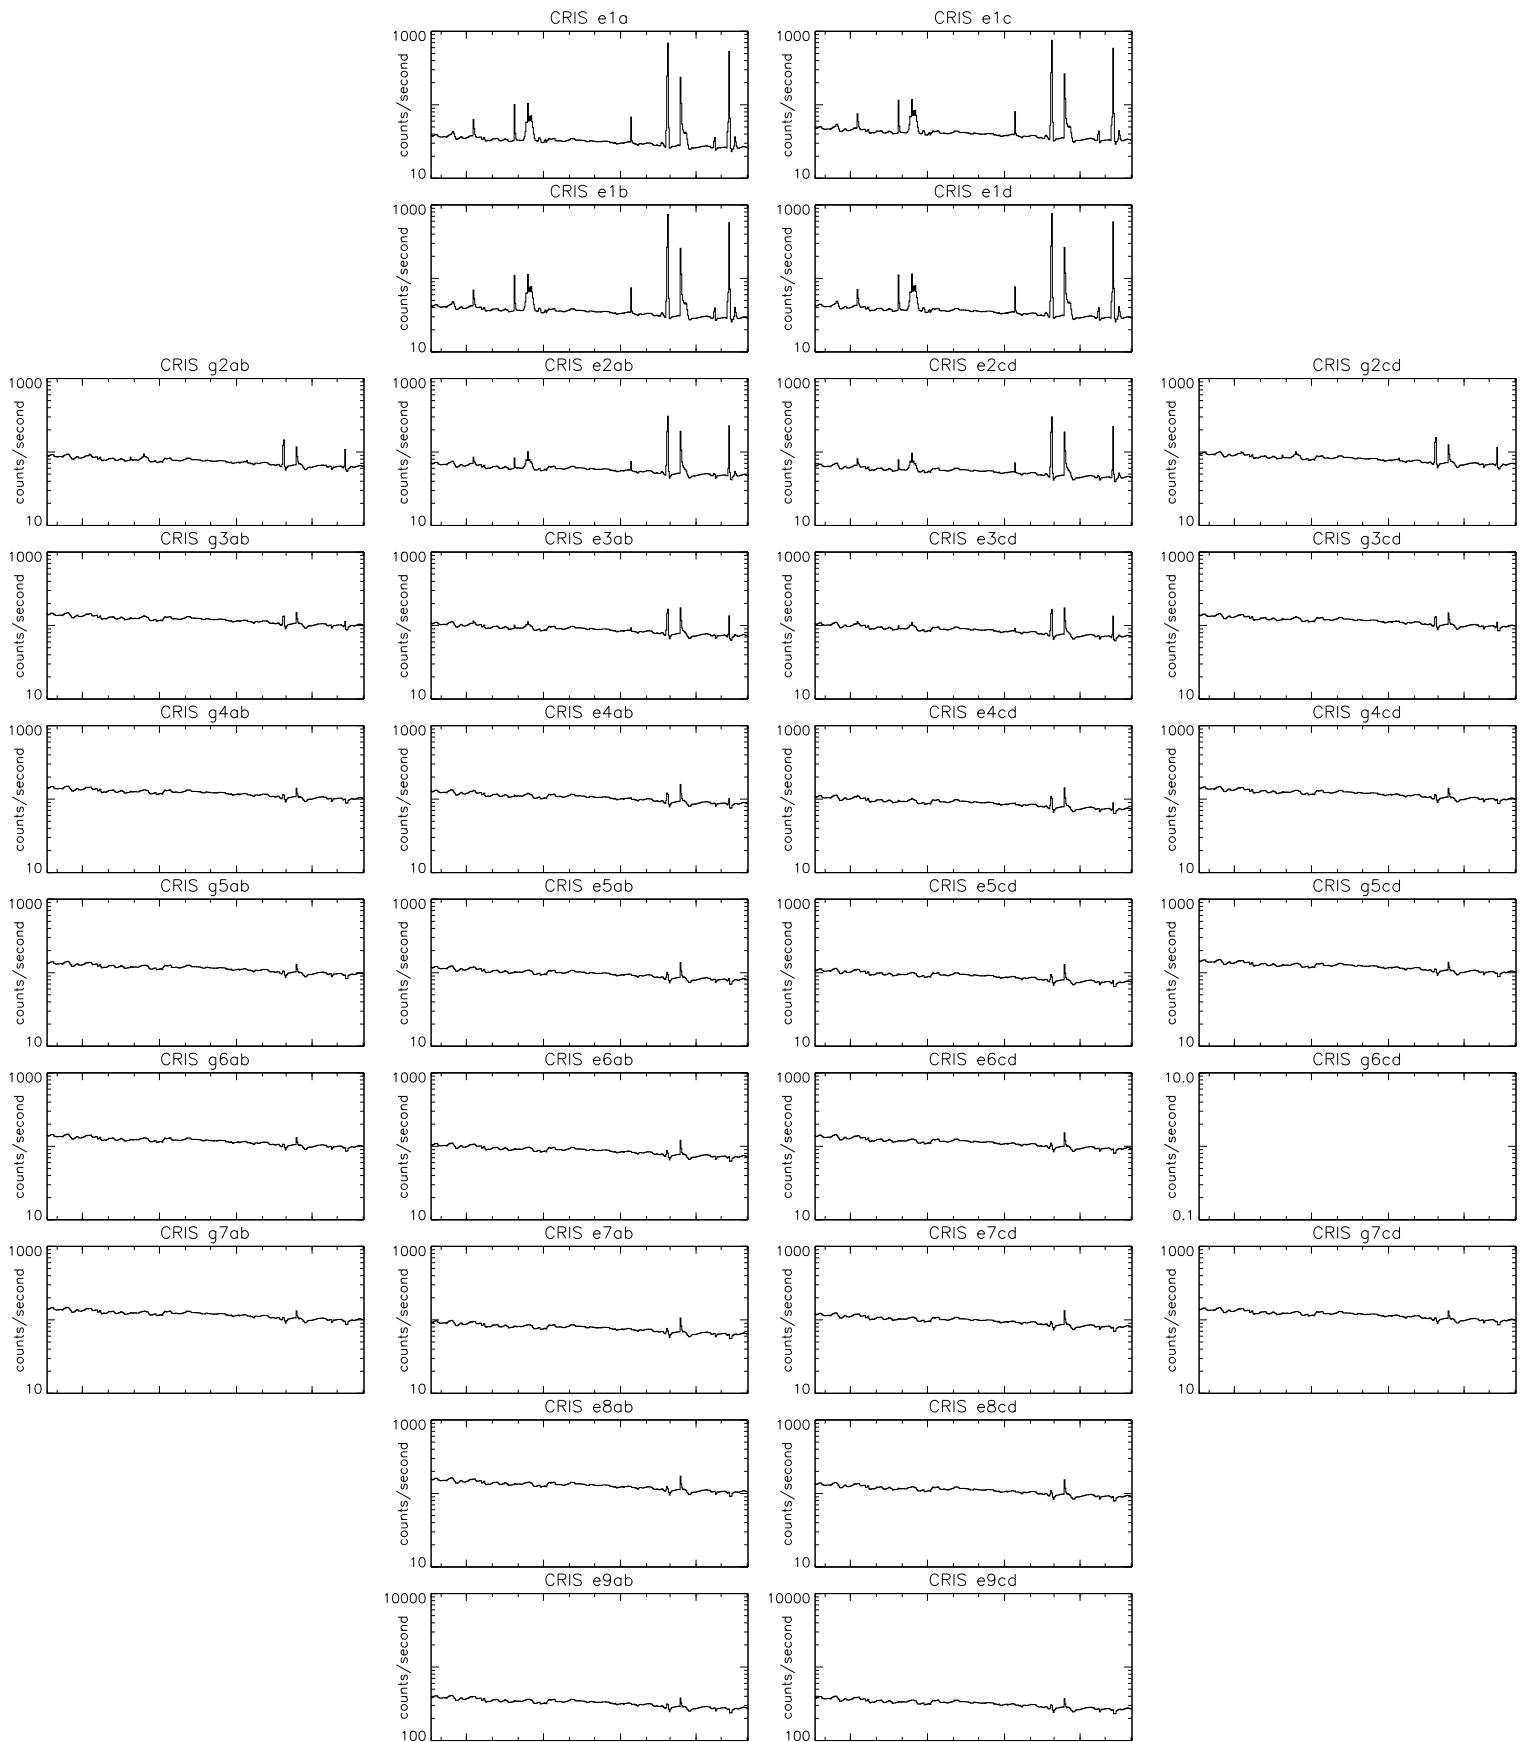

Bartels Rotation 2575-2588 – Daily Averages
 (20-May-2022 thru 01-Jun-2023)
 (140/2022 thru 152/2023)

Jul Oct Jan Apr
 time (20-May-2022 to 02-Jun-2023)

Bartels Rotation 2575–2588 – Daily Averages
 (20–May–2022 thru 01–Jun–2023)
 (140/2022 thru 152/2023)

Jul Oct Jan Apr
 time (20–May–2022 to 02–Jun–2023)

Bartels Rotation 2575-2588 – Daily Averages
(20-May-2022 thru 01-Jun-2023)
(140/2022 thru 152/2023)

Jul Oct Jan Apr
time (20-May-2022 to 02-Jun-2023)

Bartels Rotation 2575–2588 – Daily Averages (20–May–2022 thru 01–Jun–2023) (140/2022 thru 152/2023)