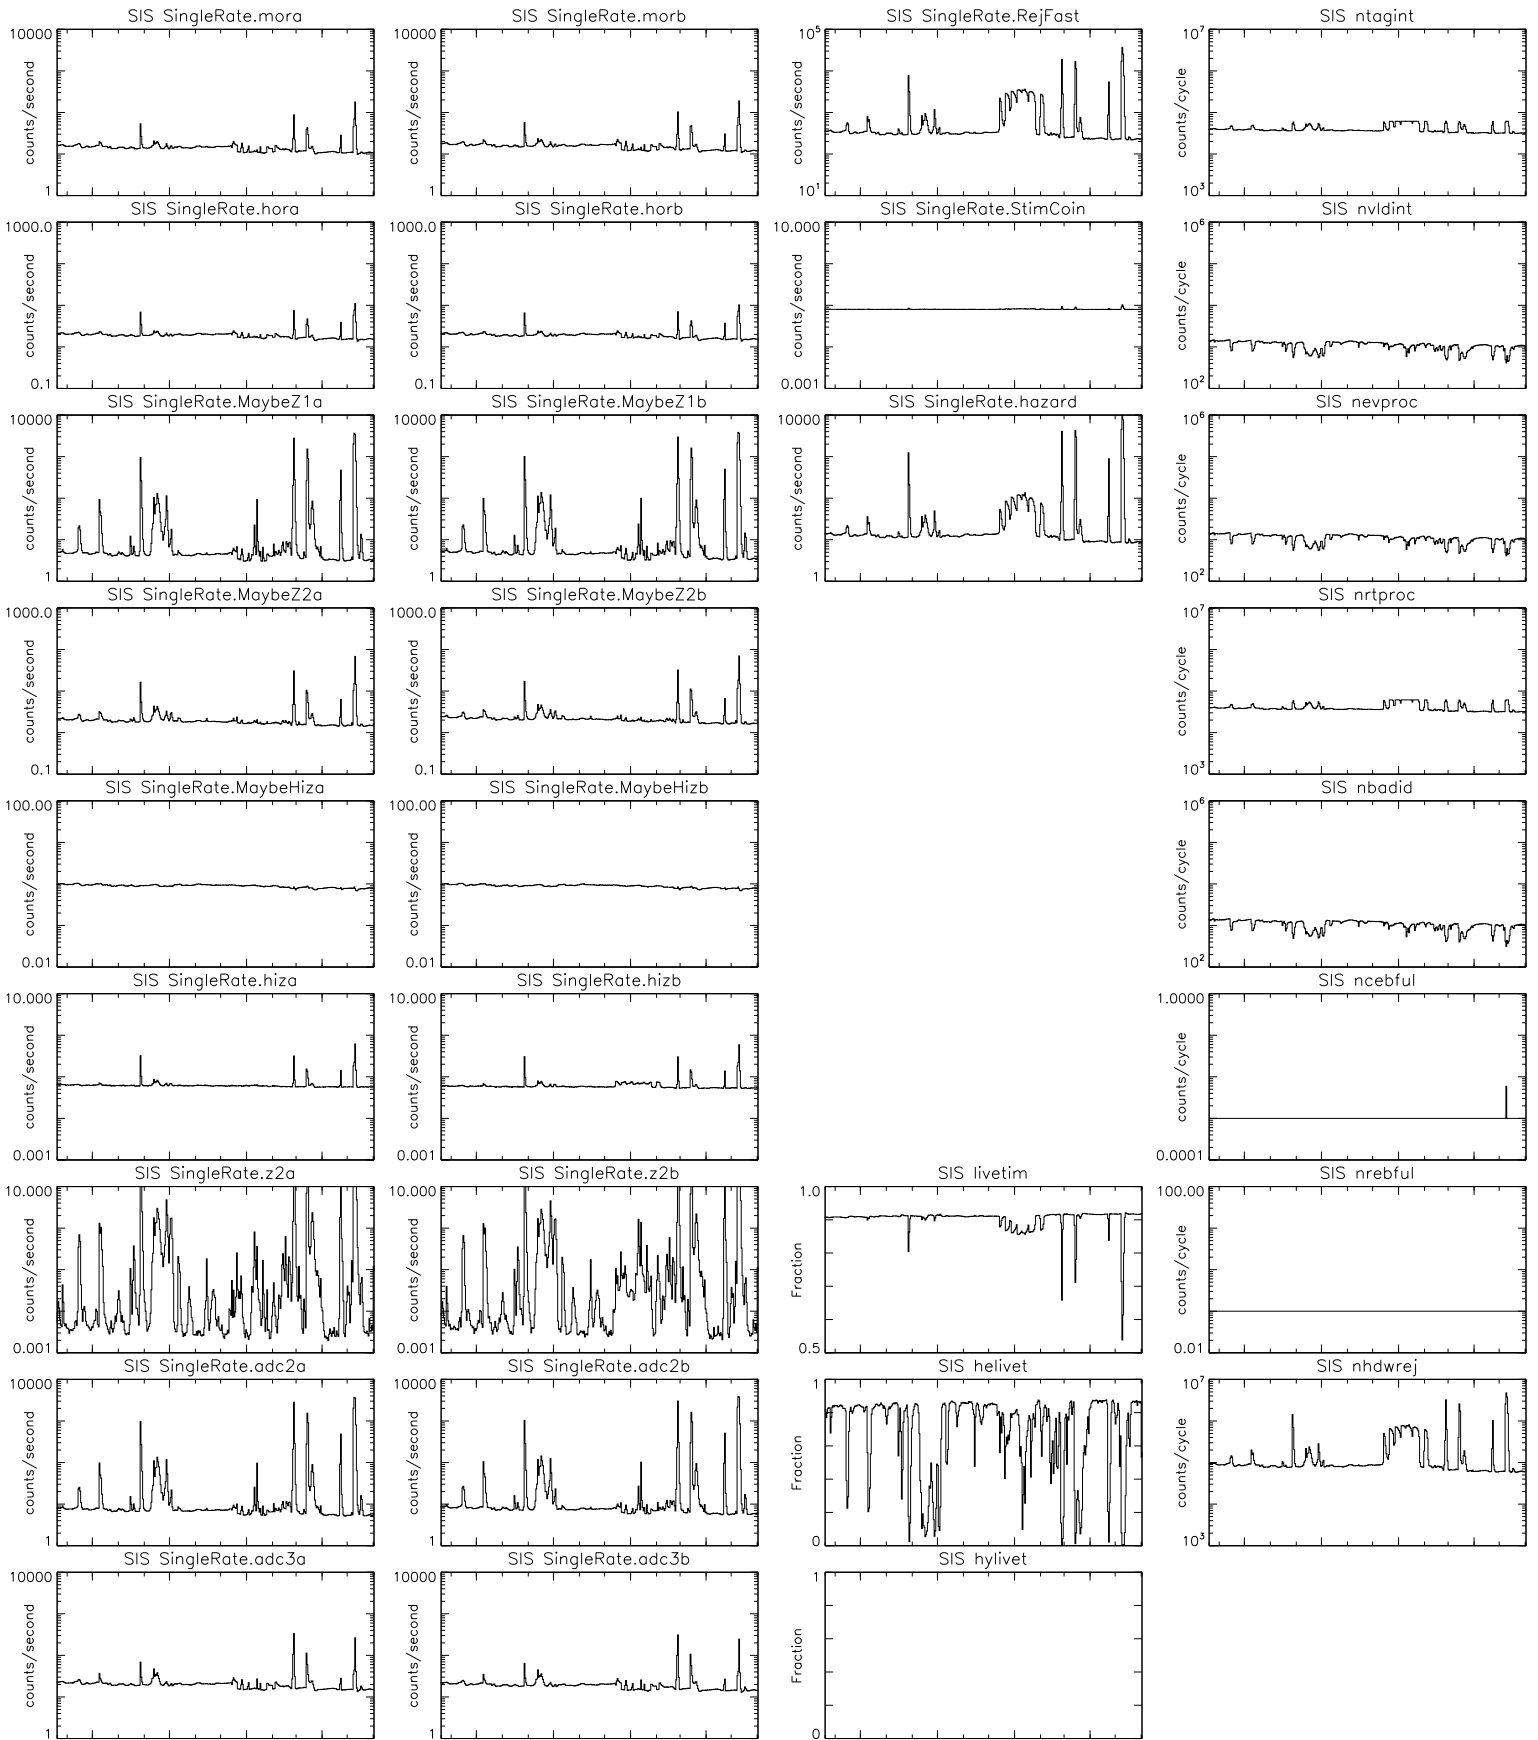

Bartels Rotation 2575-2588 – Daily Averages
 (20-May-2022 thru 01-Jun-2023)
 (140/2022 thru 152/2023)

Jul Oct Jan Apr
 time (20-May-2022 to 01-Jun-2023)

Bartels Rotation 2575-2588 – Daily Averages
(20-May-2022 thru 01-Jun-2023)
(140/2022 thru 152/2023)

Jul Oct Jan Apr
time (20-May-2022 to 02-Jun-2023)

Bartels Rotation 2575–2588 – Daily Averages (20–May–2022 thru 01–Jun–2023) (140/2022 thru 152/2023)

Jul

Oct

Jan

Apr

time (20–May–2022 to 02–Jun–2023)