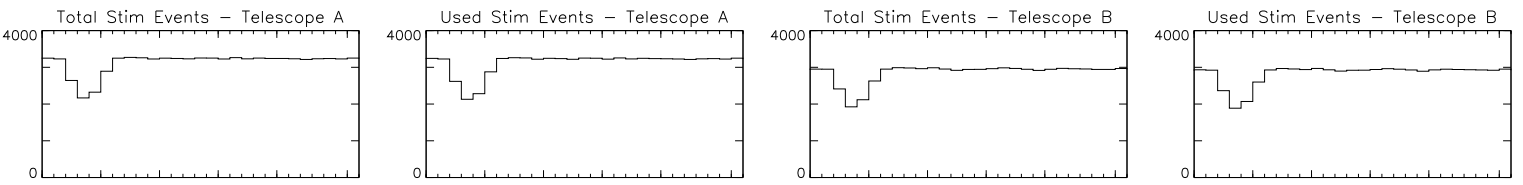

Bartels Rotation 2588  
 Stim events – Daily fitted slope & offset  
 (06–May–2023 thru 01–Jun–2023) (126/2023 thru 152/2023)

6                      11                      16                      21                      26                      Jun 1