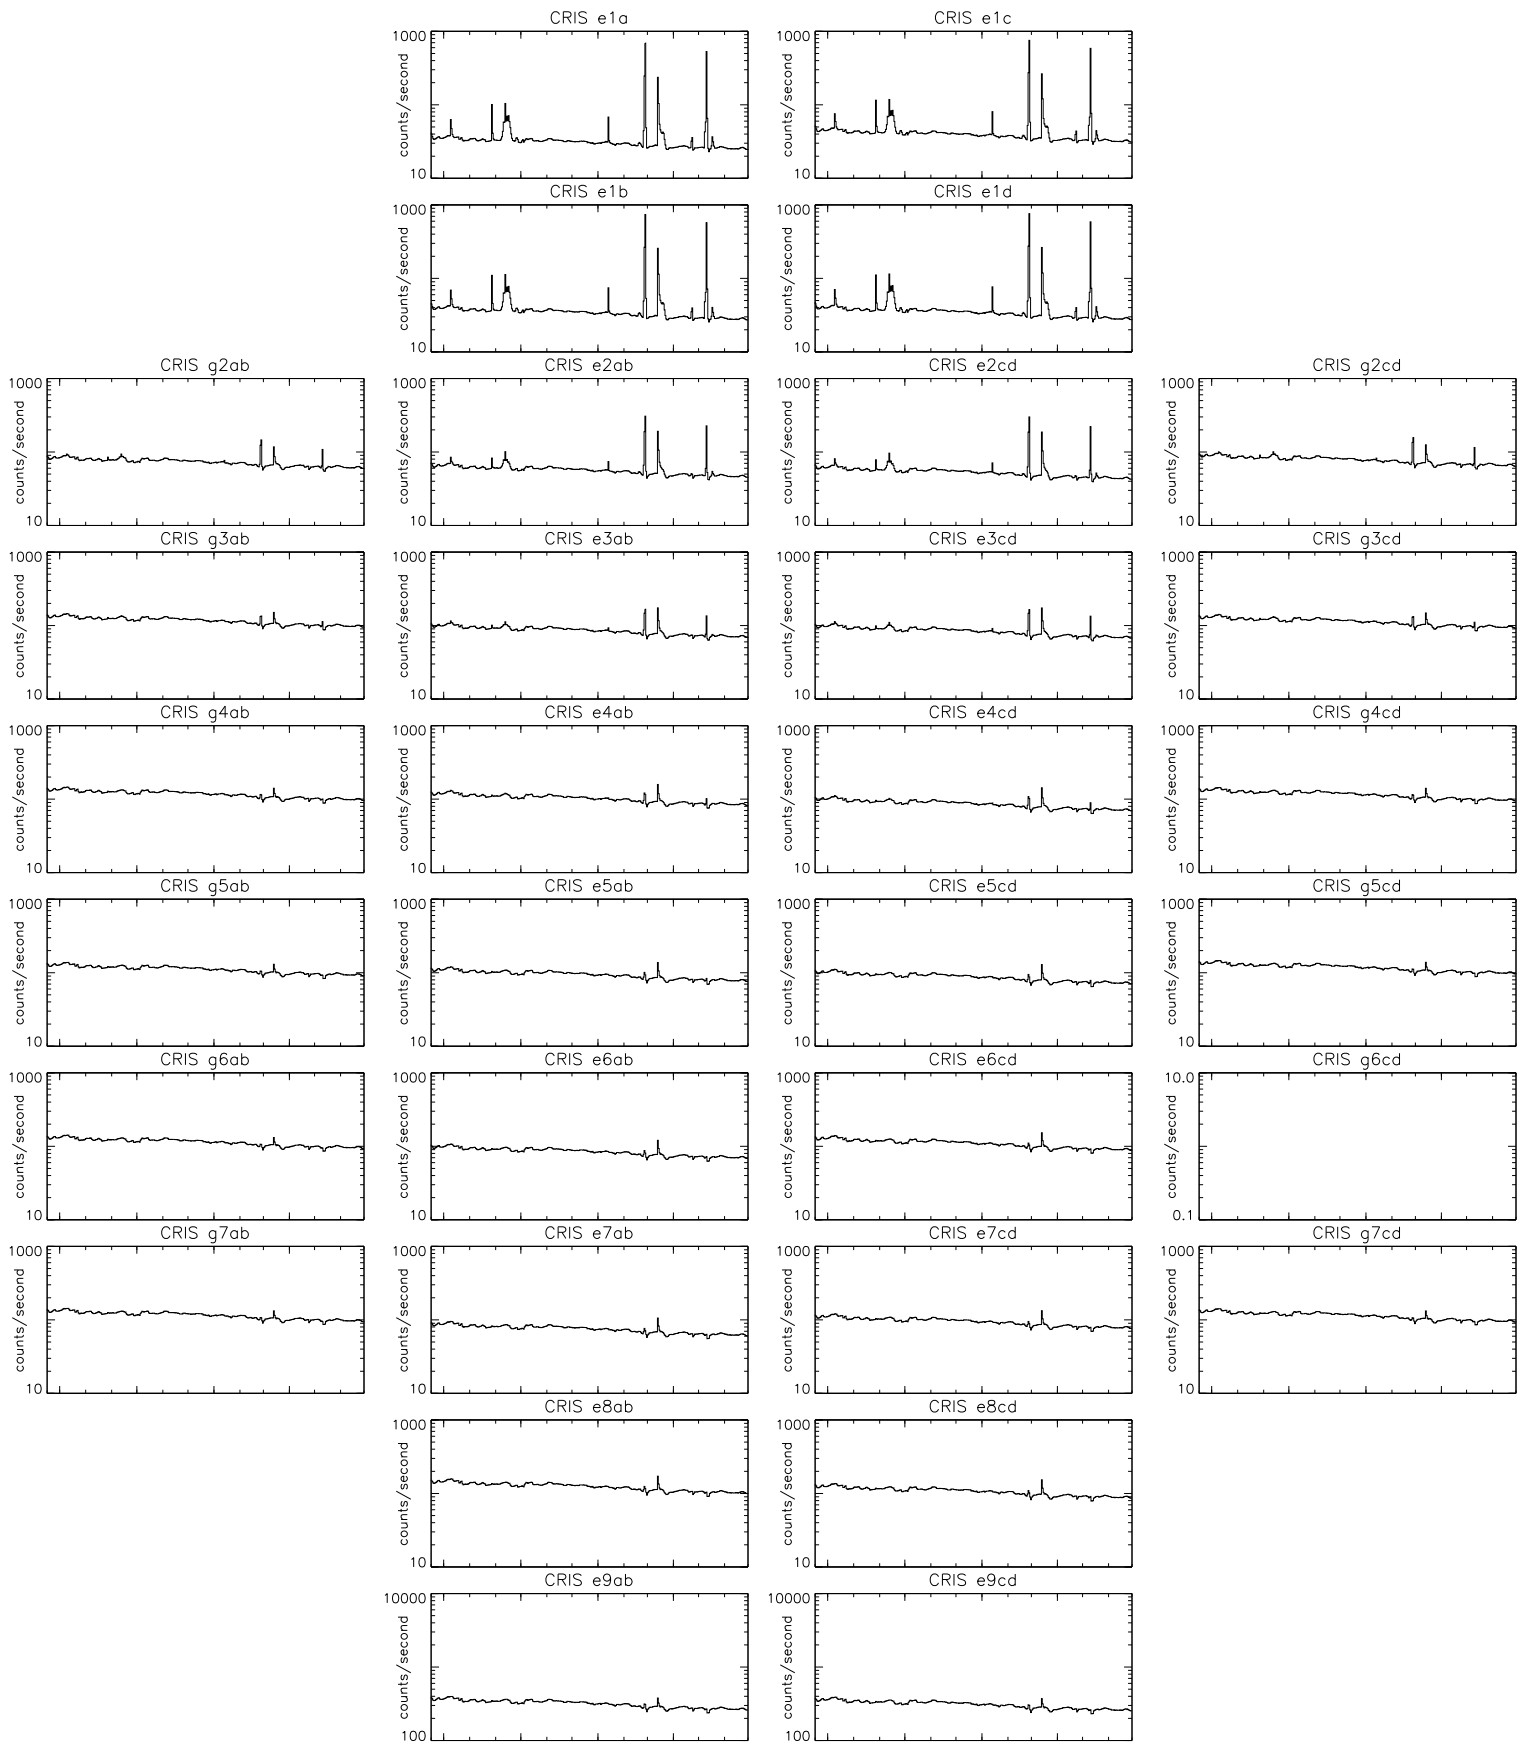

Bartels Rotation 2576-2589 – Daily Averages
 (16-Jun-2022 thru 28-Jun-2023)
 (167/2022 thru 179/2023)

Jul

Oct

Jan

Apr

time (16-Jun-2022 to 29-Jun-2023)

Bartels Rotation 2576–2589 – Daily Averages
 (16–Jun–2022 thru 28–Jun–2023)
 (167/2022 thru 179/2023)

Jul

Oct

Jan

Apr

time (16–Jun–2022 to 29–Jun–2023)

Bartels Rotation 2576-2589 – Daily Averages
(16-Jun-2022 thru 28-Jun-2023)
(167/2022 thru 179/2023)

Jul

Oct

Jan

Apr

time (16-Jun-2022 to 29-Jun-2023)

Bartels Rotation 2576–2589 – Daily Averages (16–Jun–2022 thru 28–Jun–2023) (167/2022 thru 179/2023)