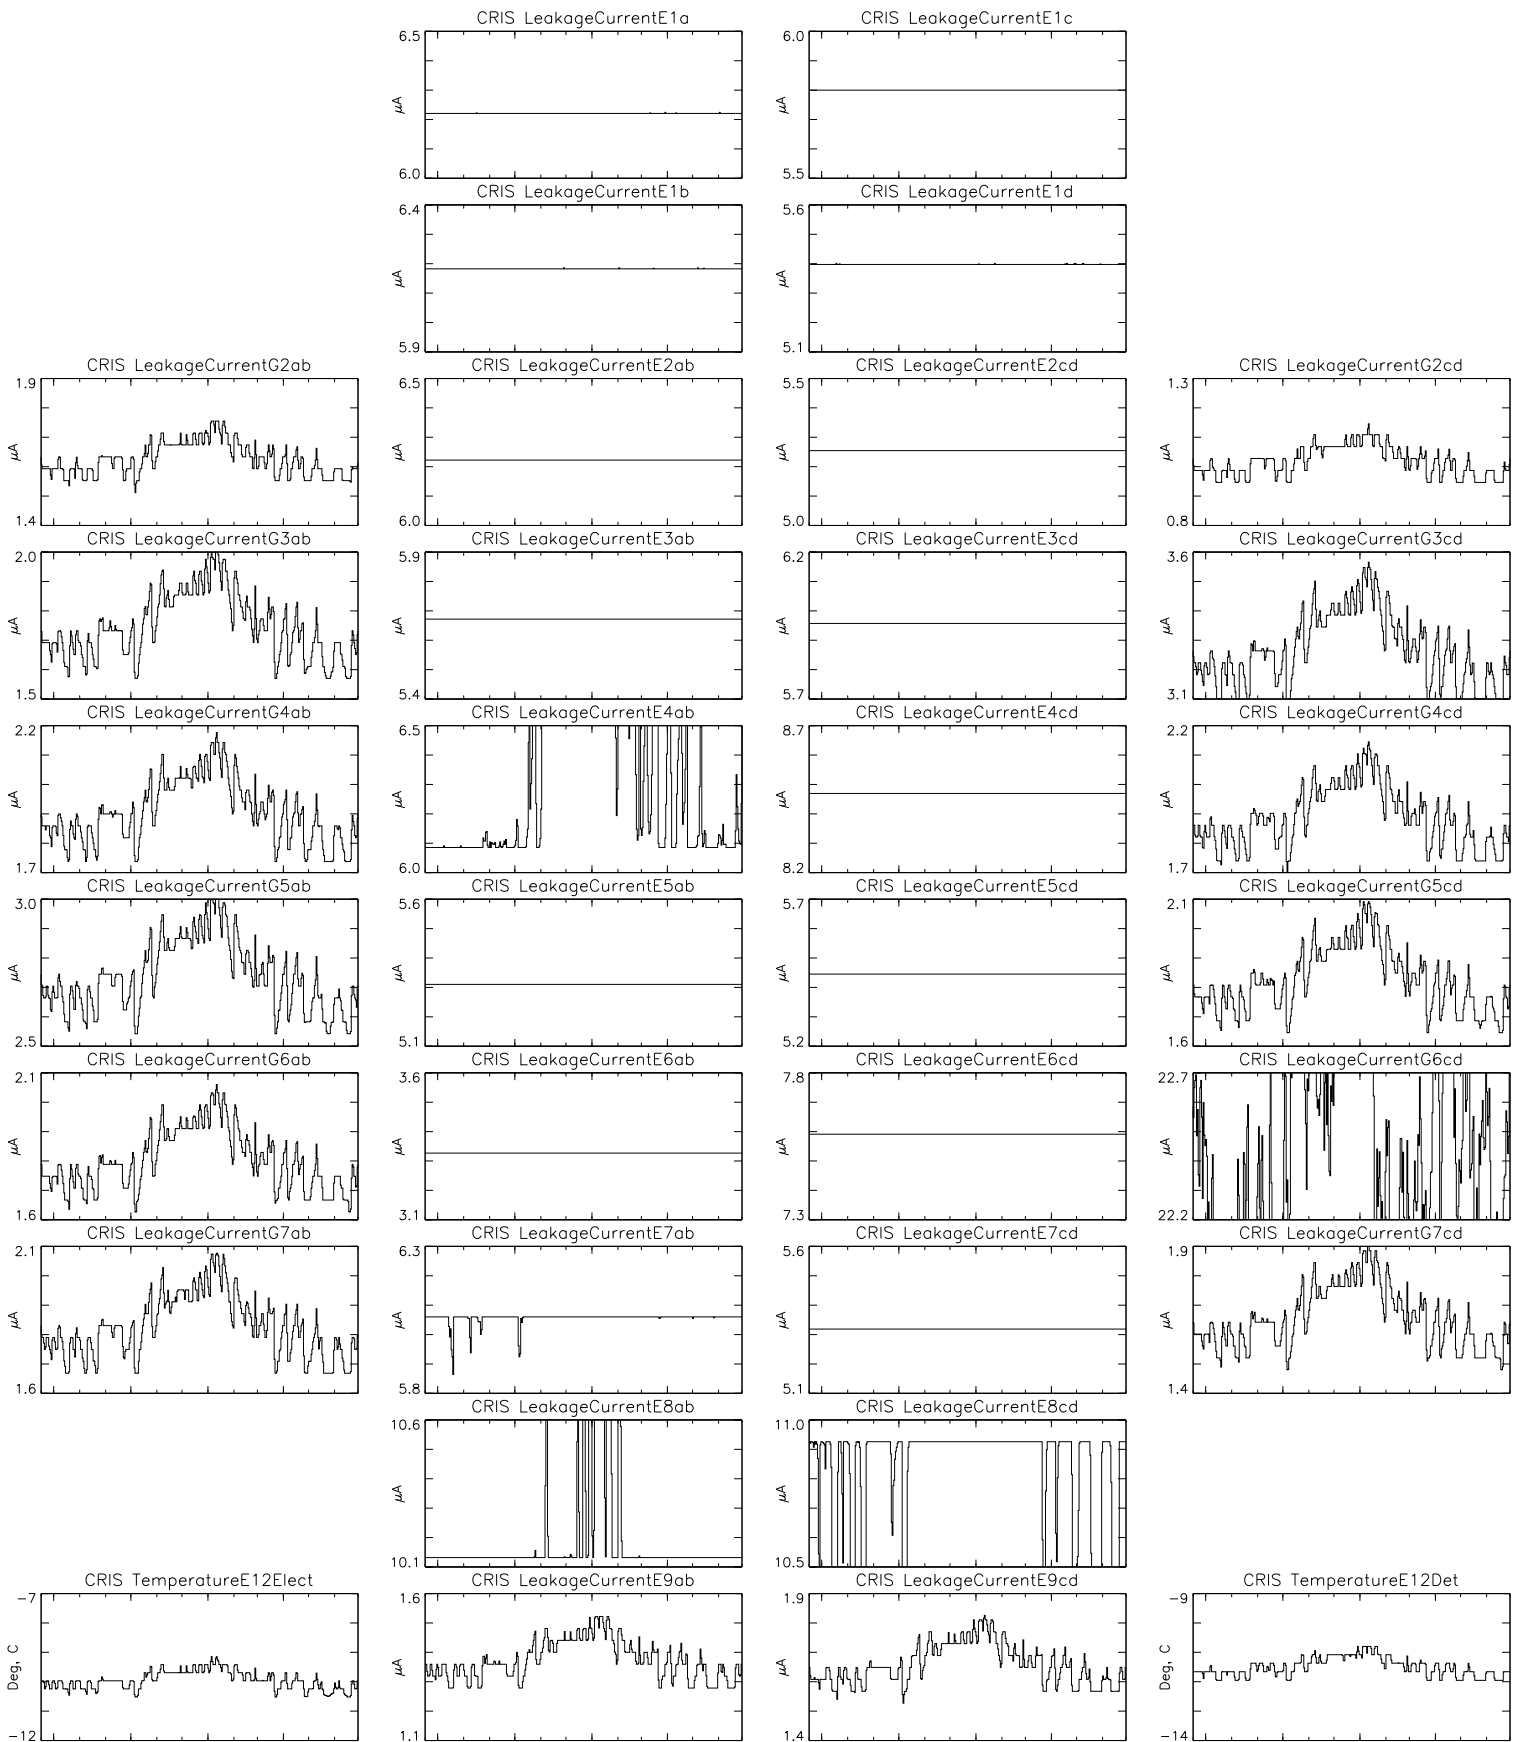

Bartels Rotation 2576-2589 – Daily Averages
 (16-Jun-2022 thru 28-Jun-2023)
 (167/2022 thru 179/2023)

Jul

Oct

Jan

Apr

time (16-Jun-2022 to 29-Jun-2023)

Bartels Rotation 2576–2589 – Daily Averages
 (16–Jun–2022 thru 28–Jun–2023)
 (167/2022 thru 179/2023)

Jul

Oct

Jan

Apr

time (16–Jun–2022 to 29–Jun–2023)

Bartels Rotation 2576-2589 – Daily Averages
(16-Jun-2022 thru 28-Jun-2023)
(167/2022 thru 179/2023)

Jul

Oct

Jan

Apr

time (16-Jun-2022 to 29-Jun-2023)

Bartels Rotation 2576–2589 – Daily Averages (16–Jun–2022 thru 28–Jun–2023) (167/2022 thru 179/2023)