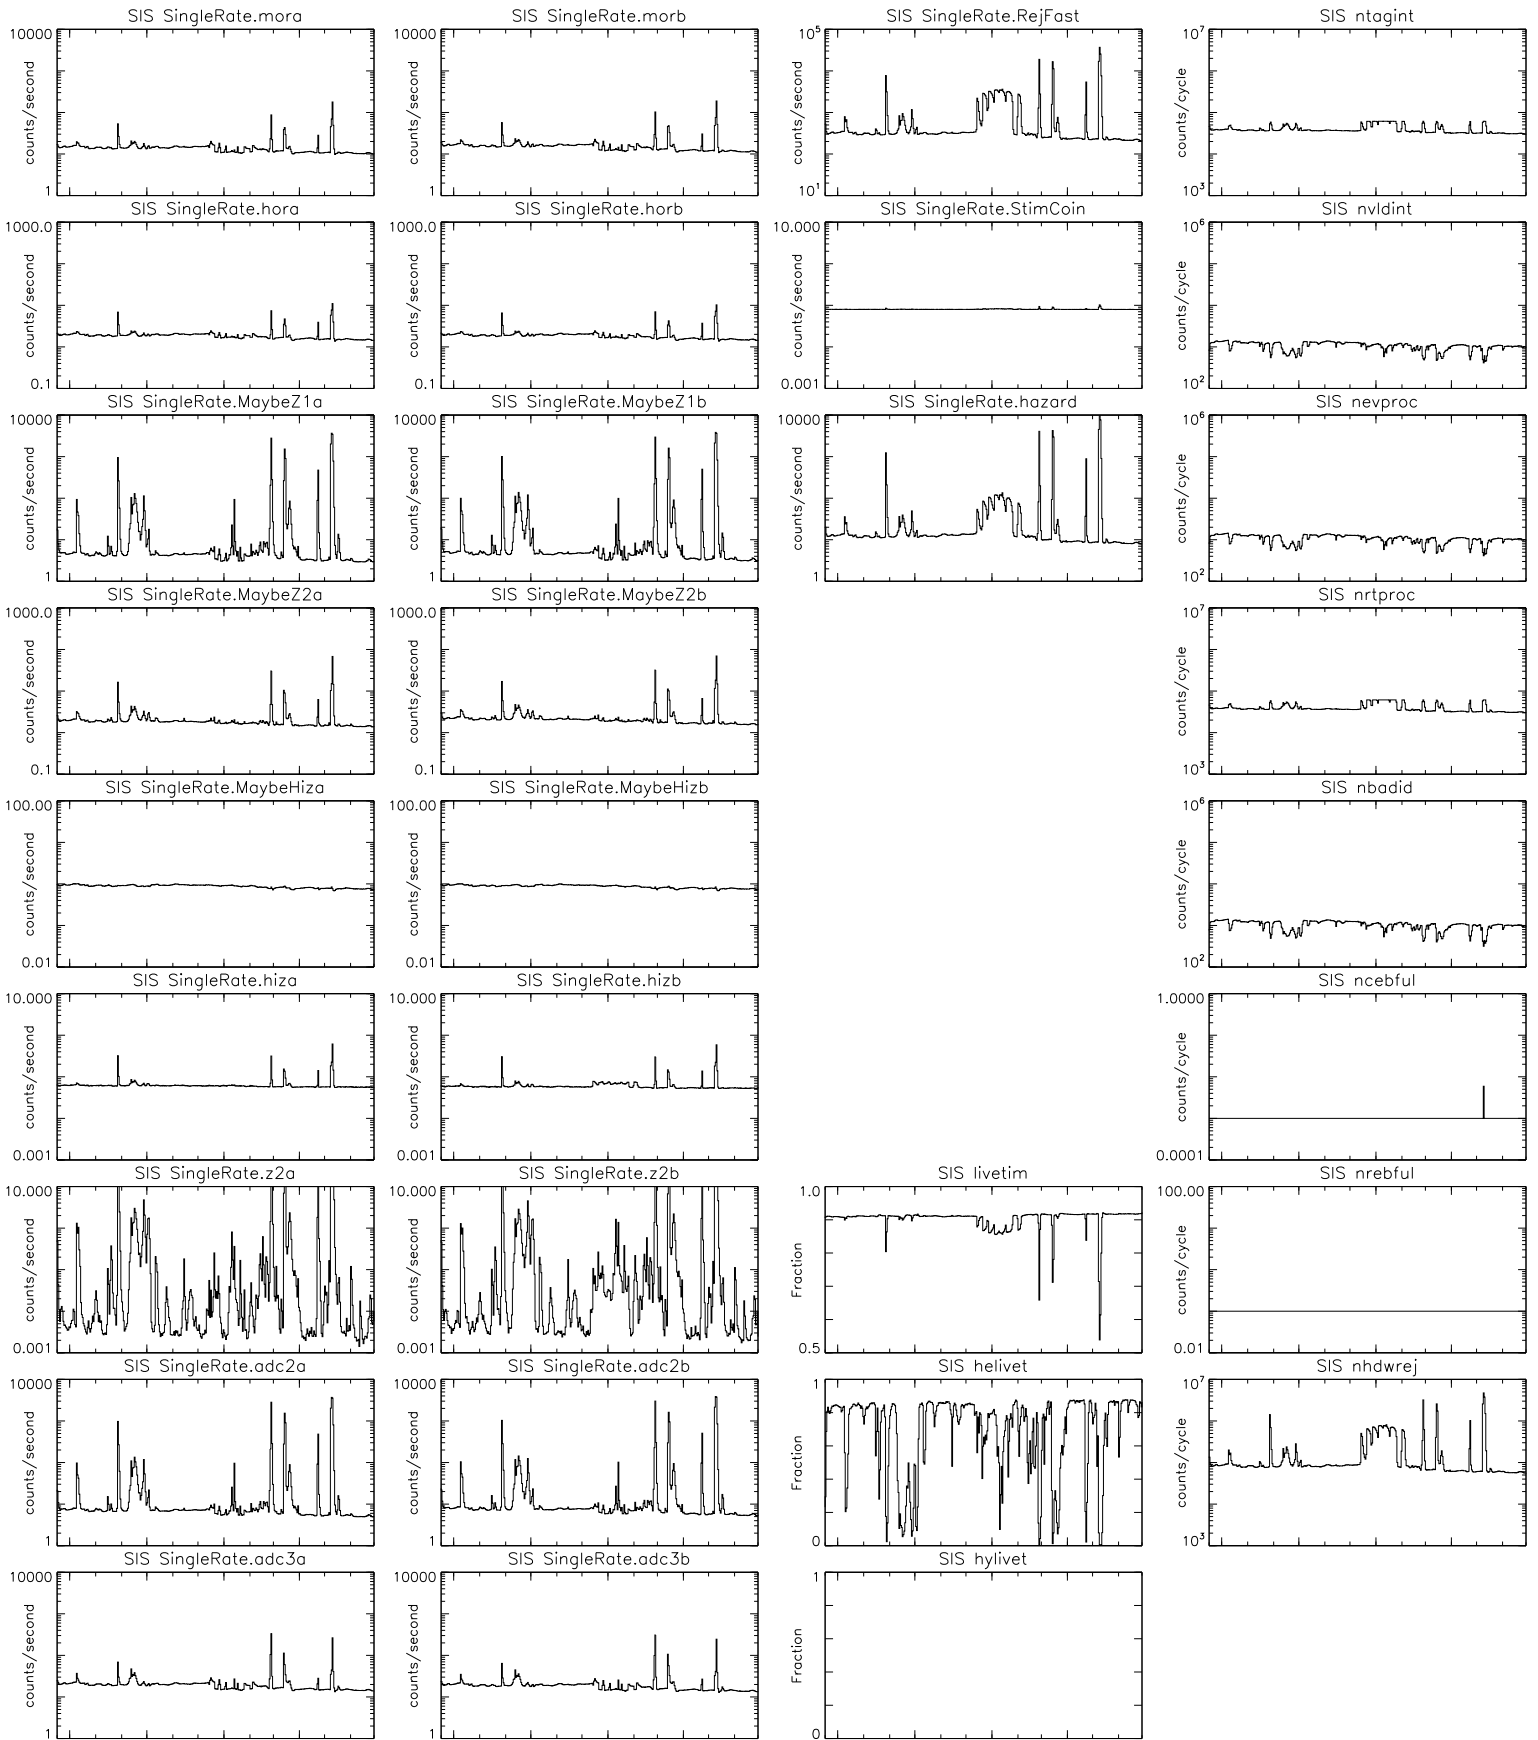

Bartels Rotation 2576-2589 – Daily Averages (16-Jun-2022 thru 28-Jun-2023) (167/2022 thru 179/2023)

Jul

Oct

Jan

Apr

time (16-Jun-2022 to 29-Jun-2023)

Bartels Rotation 2576-2589 – Daily Averages
(16-Jun-2022 thru 28-Jun-2023)
(167/2022 thru 179/2023)

Jul

Oct

Jan

Apr

time (16-Jun-2022 to 29-Jun-2023)

Bartels Rotation 2576–2589 – Daily Averages (16–Jun–2022 thru 28–Jun–2023) (167/2022 thru 179/2023)

Jul

Oct

Jan

Apr

time (16–Jun–2022 to 29–Jun–2023)