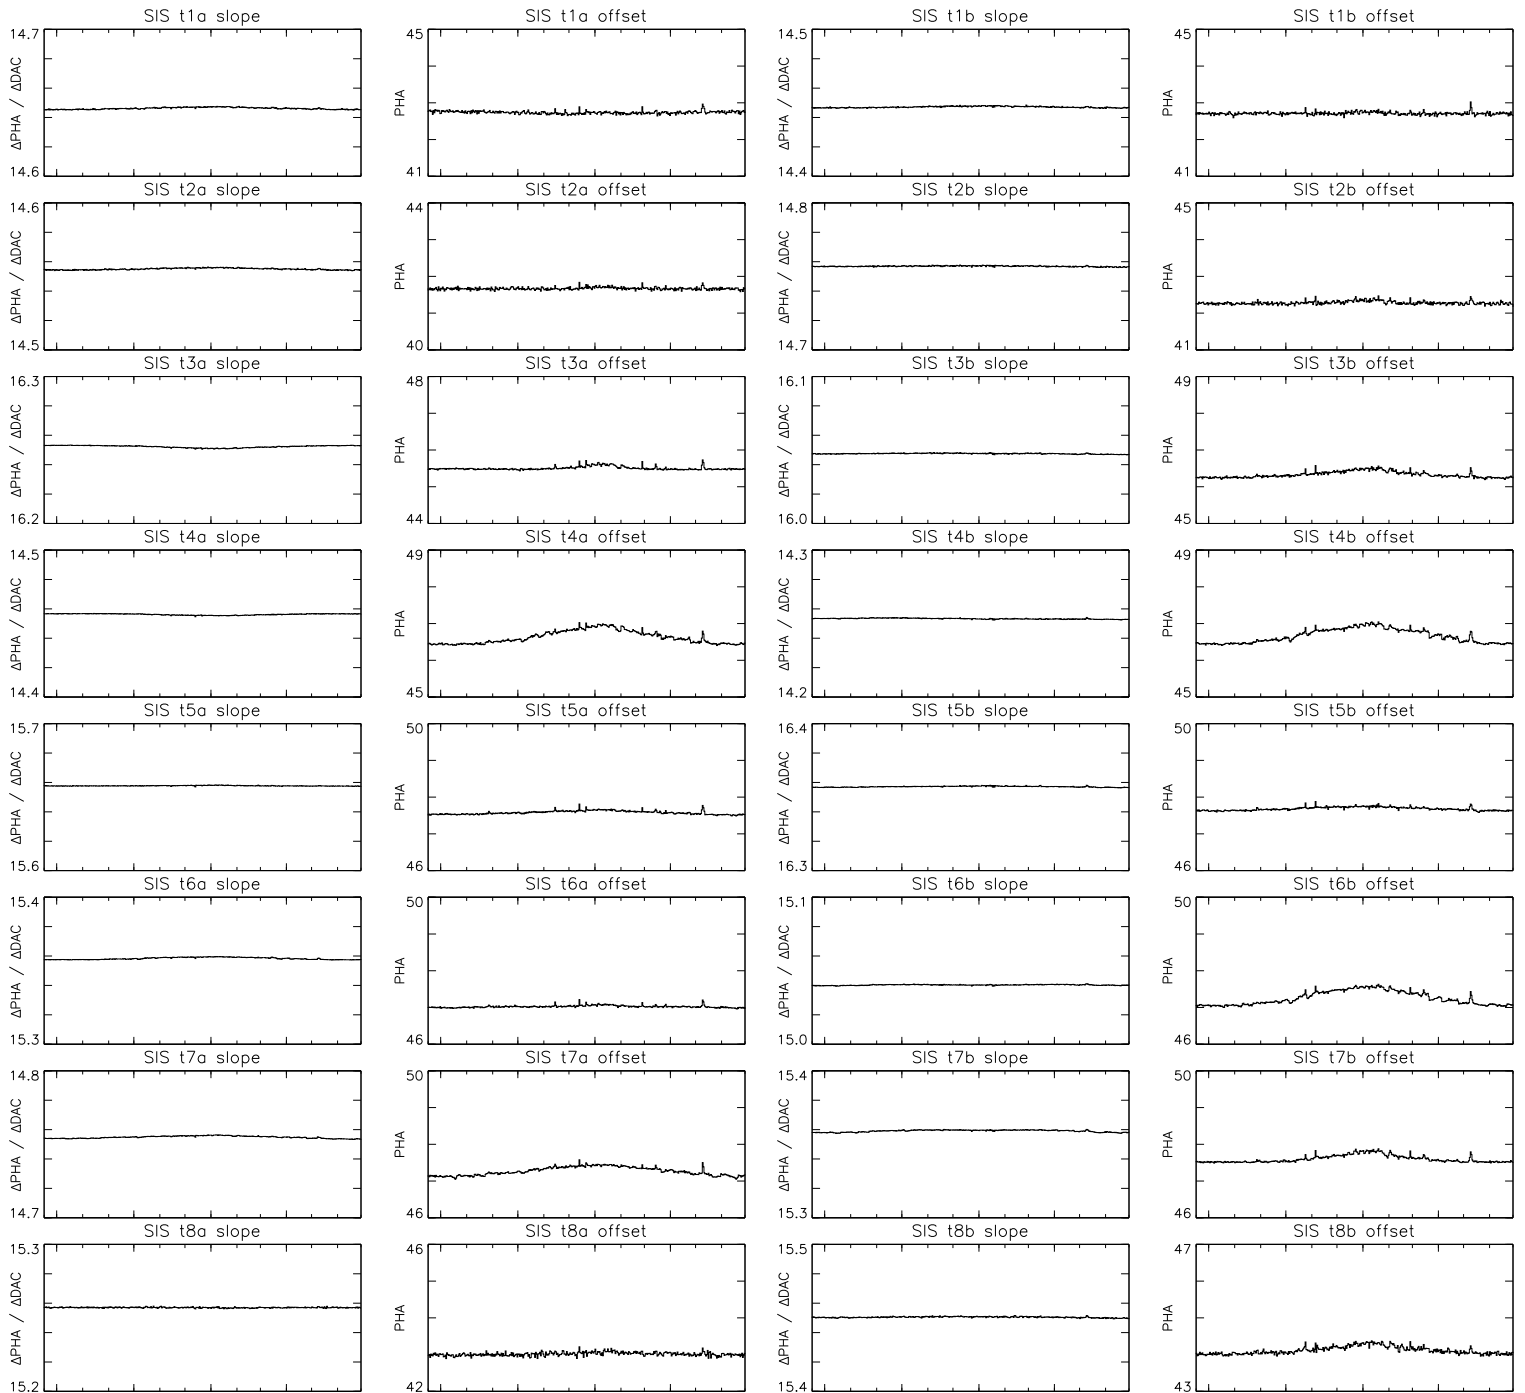

Bartels Rotation 2576–2589
 Stim events – Daily fitted slope & offset
 (16–Jun–2022 thru 28–Jun–2023) (167/2022 thru 179/2023)

Jul Oct Jan Apr
 time (16–Jun–2022 to 29–Jun–2023)