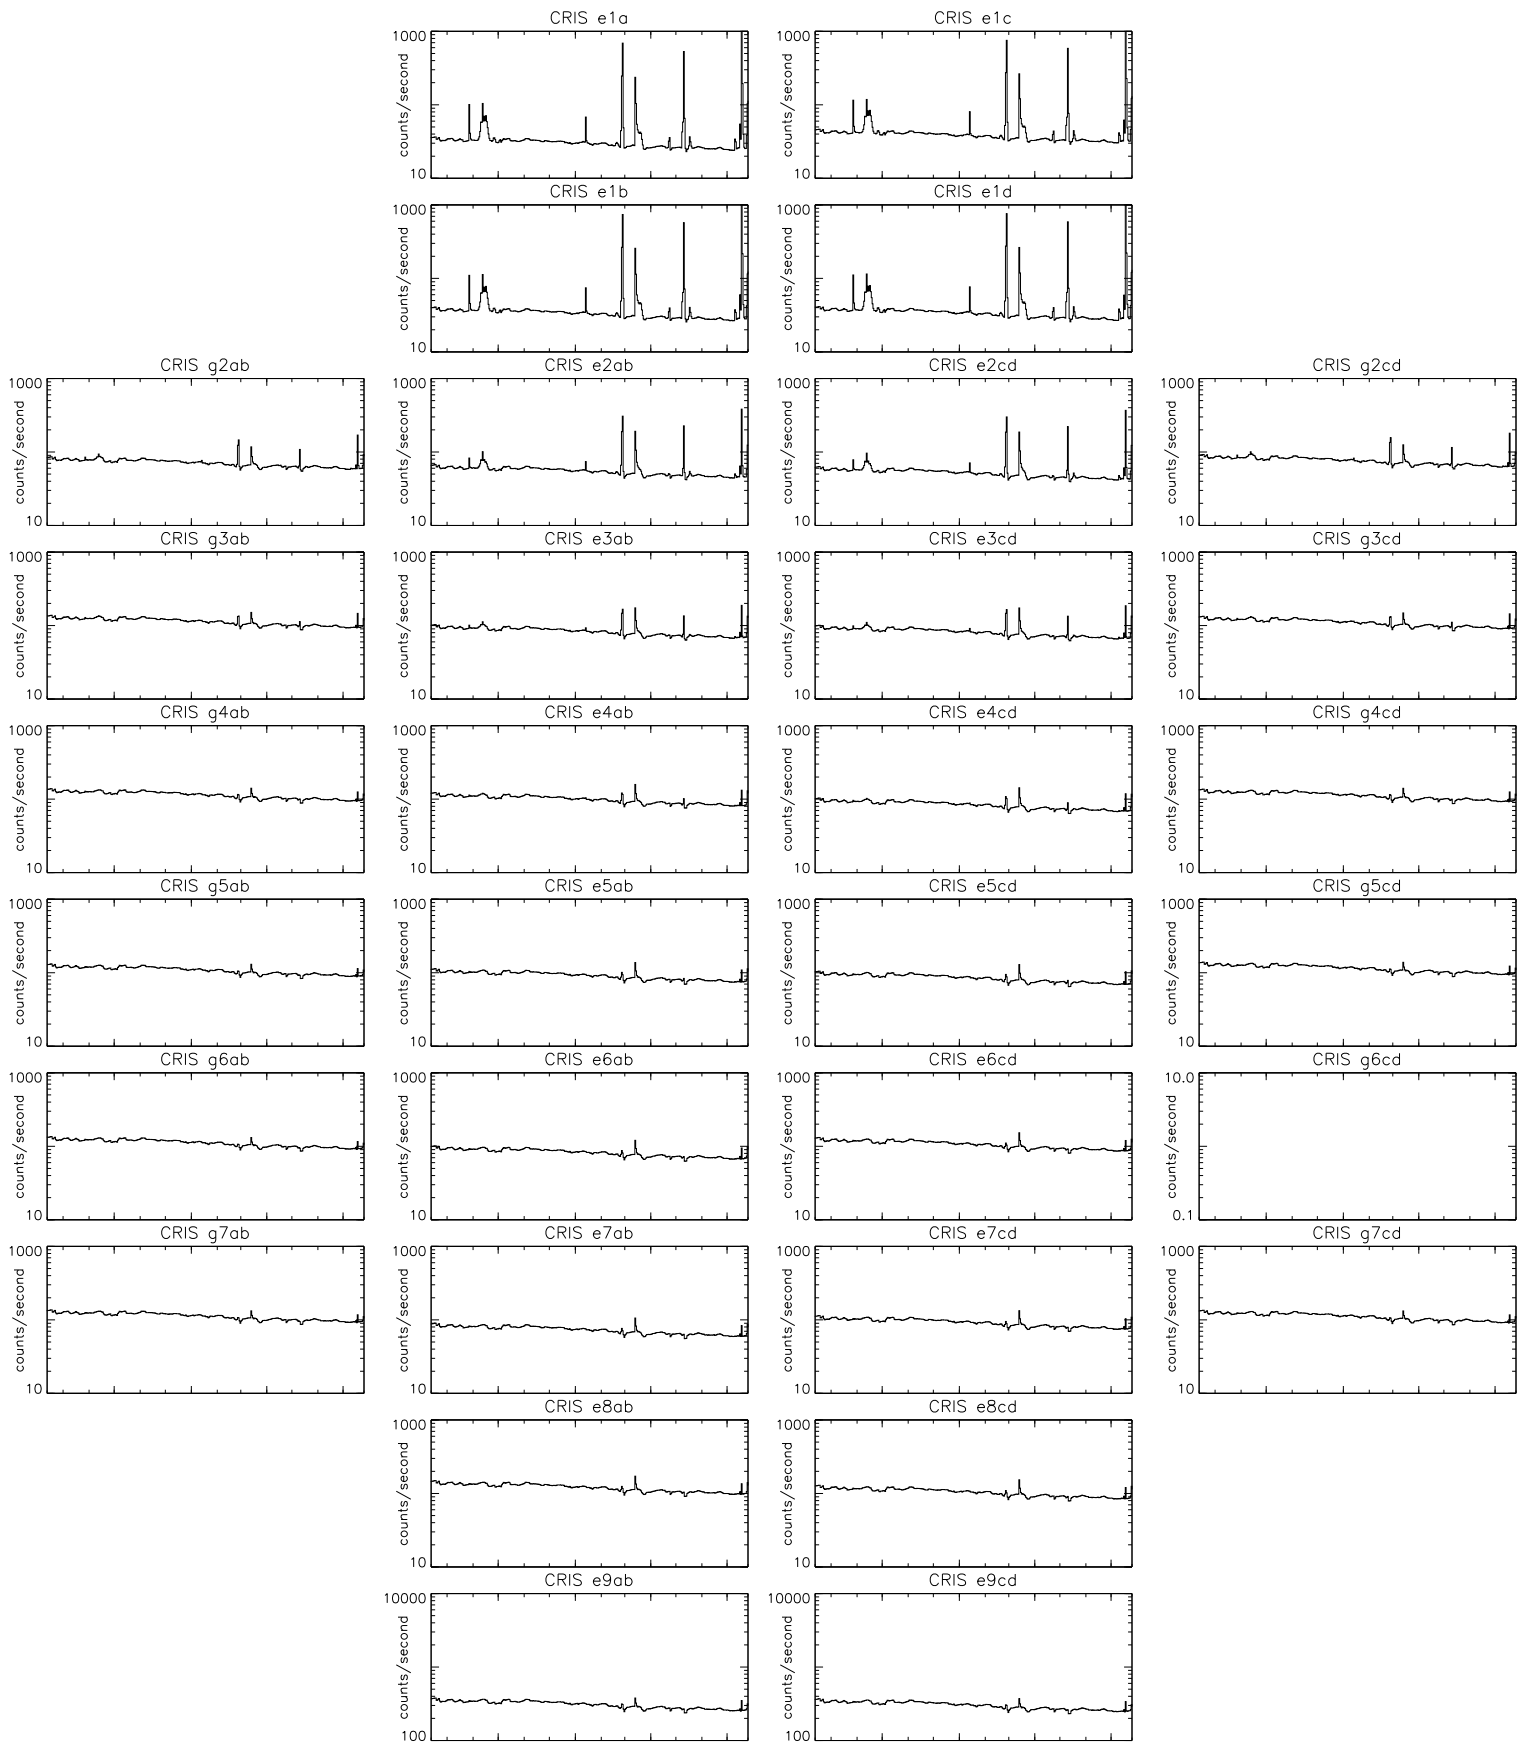

Bartels Rotation 2577-2590 – Daily Averages
 (13-Jul-2022 thru 25-Jul-2023)
 (194/2022 thru 206/2023)

Oct

Jan

Apr

Jul

time (13-Jul-2022 to 26-Jul-2023)

Bartels Rotation 2577–2590 – Daily Averages
 (13-Jul-2022 thru 25-Jul-2023)
 (194/2022 thru 206/2023)

Oct Jan Apr Jul
 time (13-Jul-2022 to 26-Jul-2023)

Bartels Rotation 2577-2590 – Daily Averages
(13-Jul-2022 thru 25-Jul-2023)
(194/2022 thru 206/2023)

Oct Jan Apr Jul
time (13-Jul-2022 to 26-Jul-2023)

Bartels Rotation 2577-2590 – Daily Averages (13-Jul-2022 thru 25-Jul-2023) (194/2022 thru 206/2023)