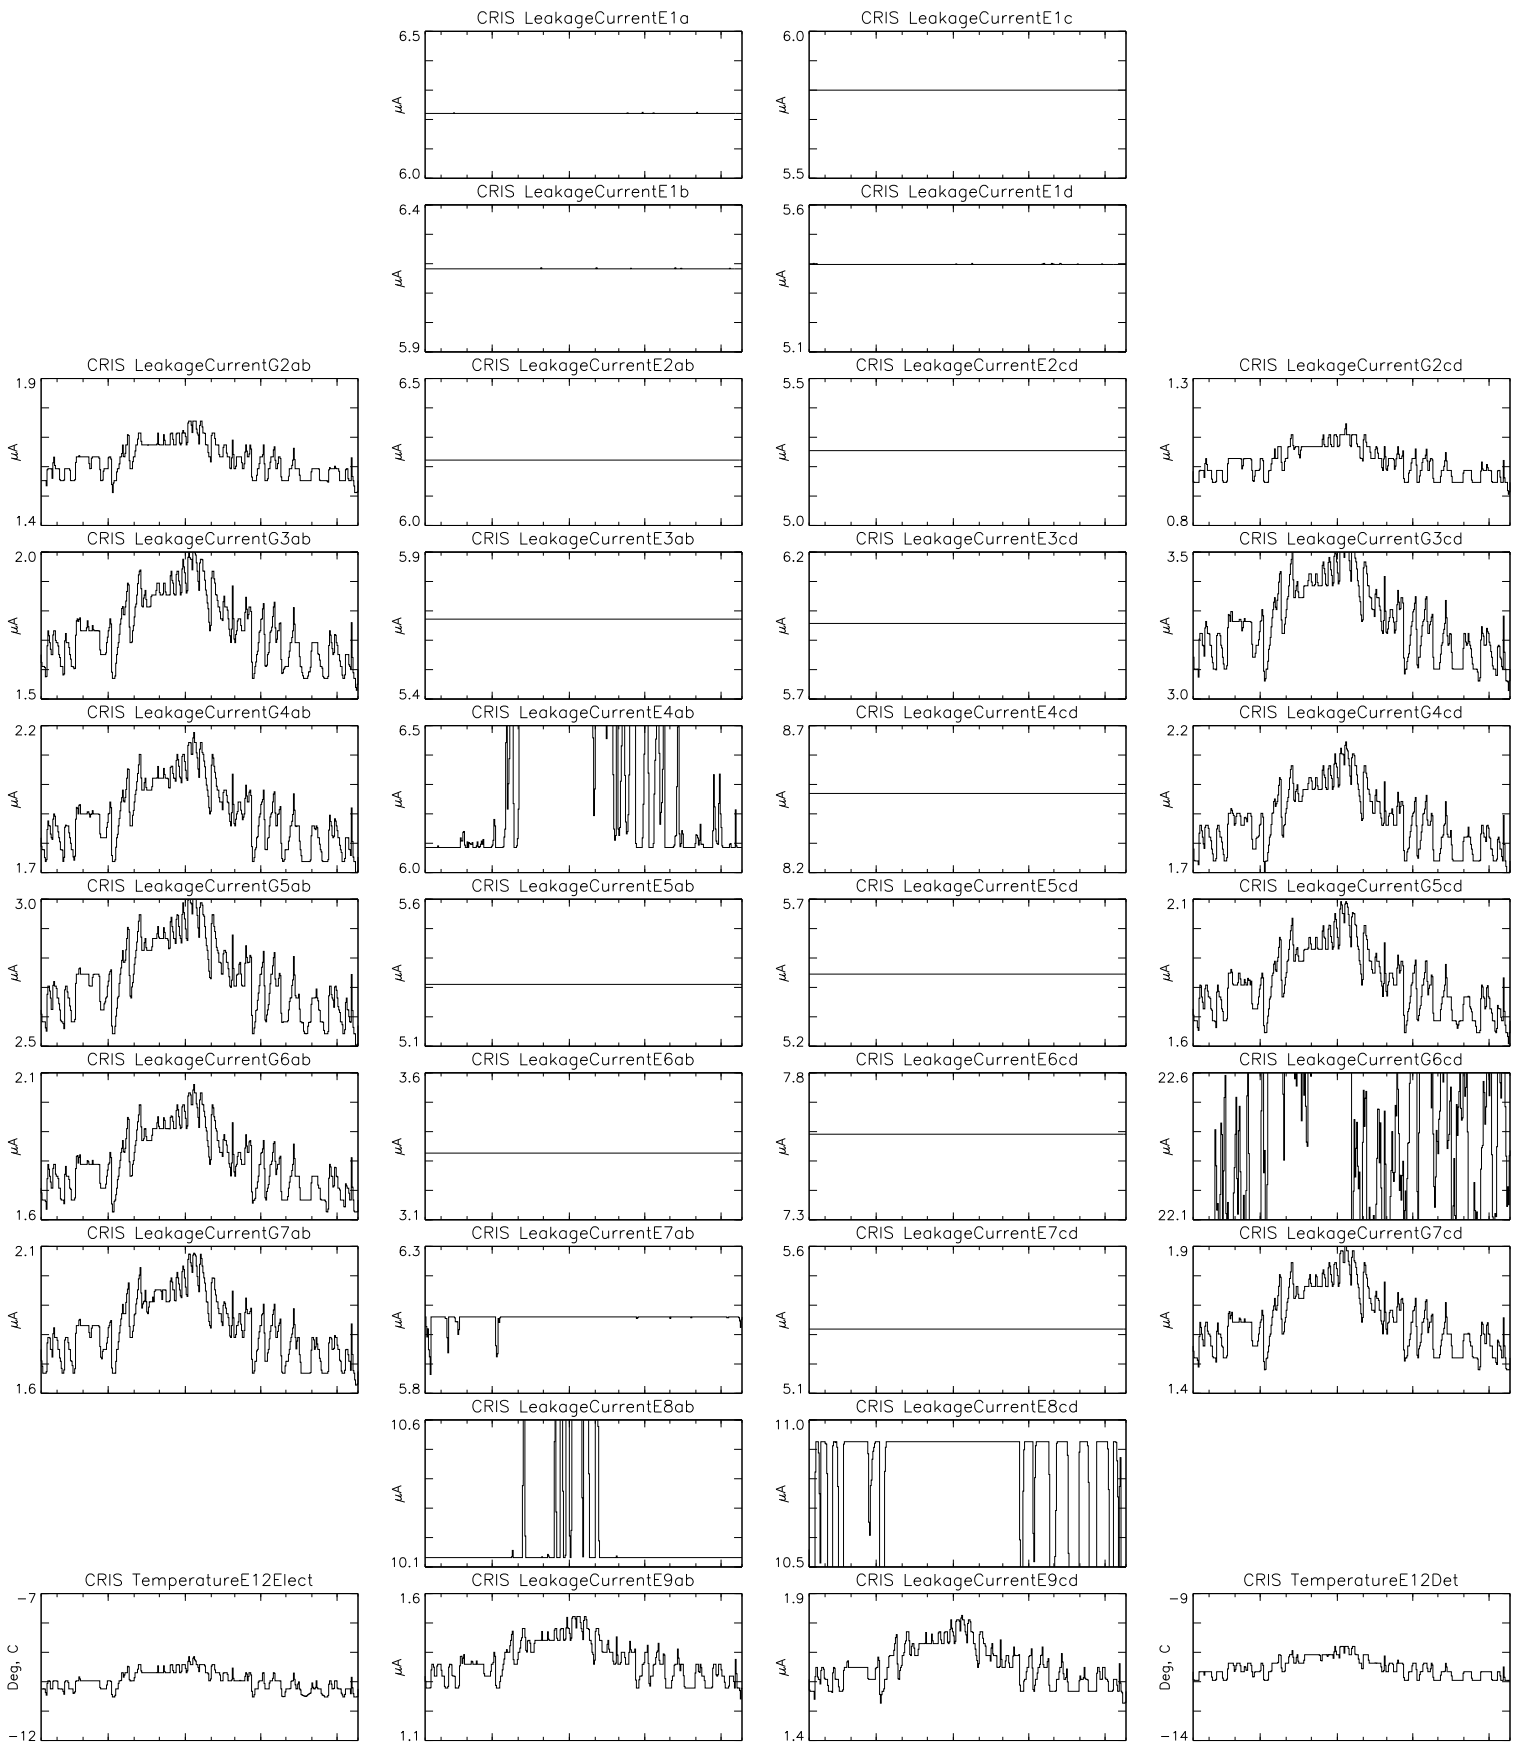

Bartels Rotation 2577-2590 – Daily Averages
 (13-Jul-2022 thru 25-Jul-2023)
 (194/2022 thru 206/2023)

Oct

Jan

Apr

Jul

time (13-Jul-2022 to 26-Jul-2023)

Bartels Rotation 2577–2590 – Daily Averages
 (13-Jul-2022 thru 25-Jul-2023)
 (194/2022 thru 206/2023)

Oct Jan Apr Jul
 time (13-Jul-2022 to 26-Jul-2023)

Bartels Rotation 2577-2590 – Daily Averages
(13-Jul-2022 thru 25-Jul-2023)
(194/2022 thru 206/2023)

Oct Jan Apr Jul
time (13-Jul-2022 to 26-Jul-2023)

Bartels Rotation 2577-2590 – Daily Averages (13-Jul-2022 thru 25-Jul-2023) (194/2022 thru 206/2023)