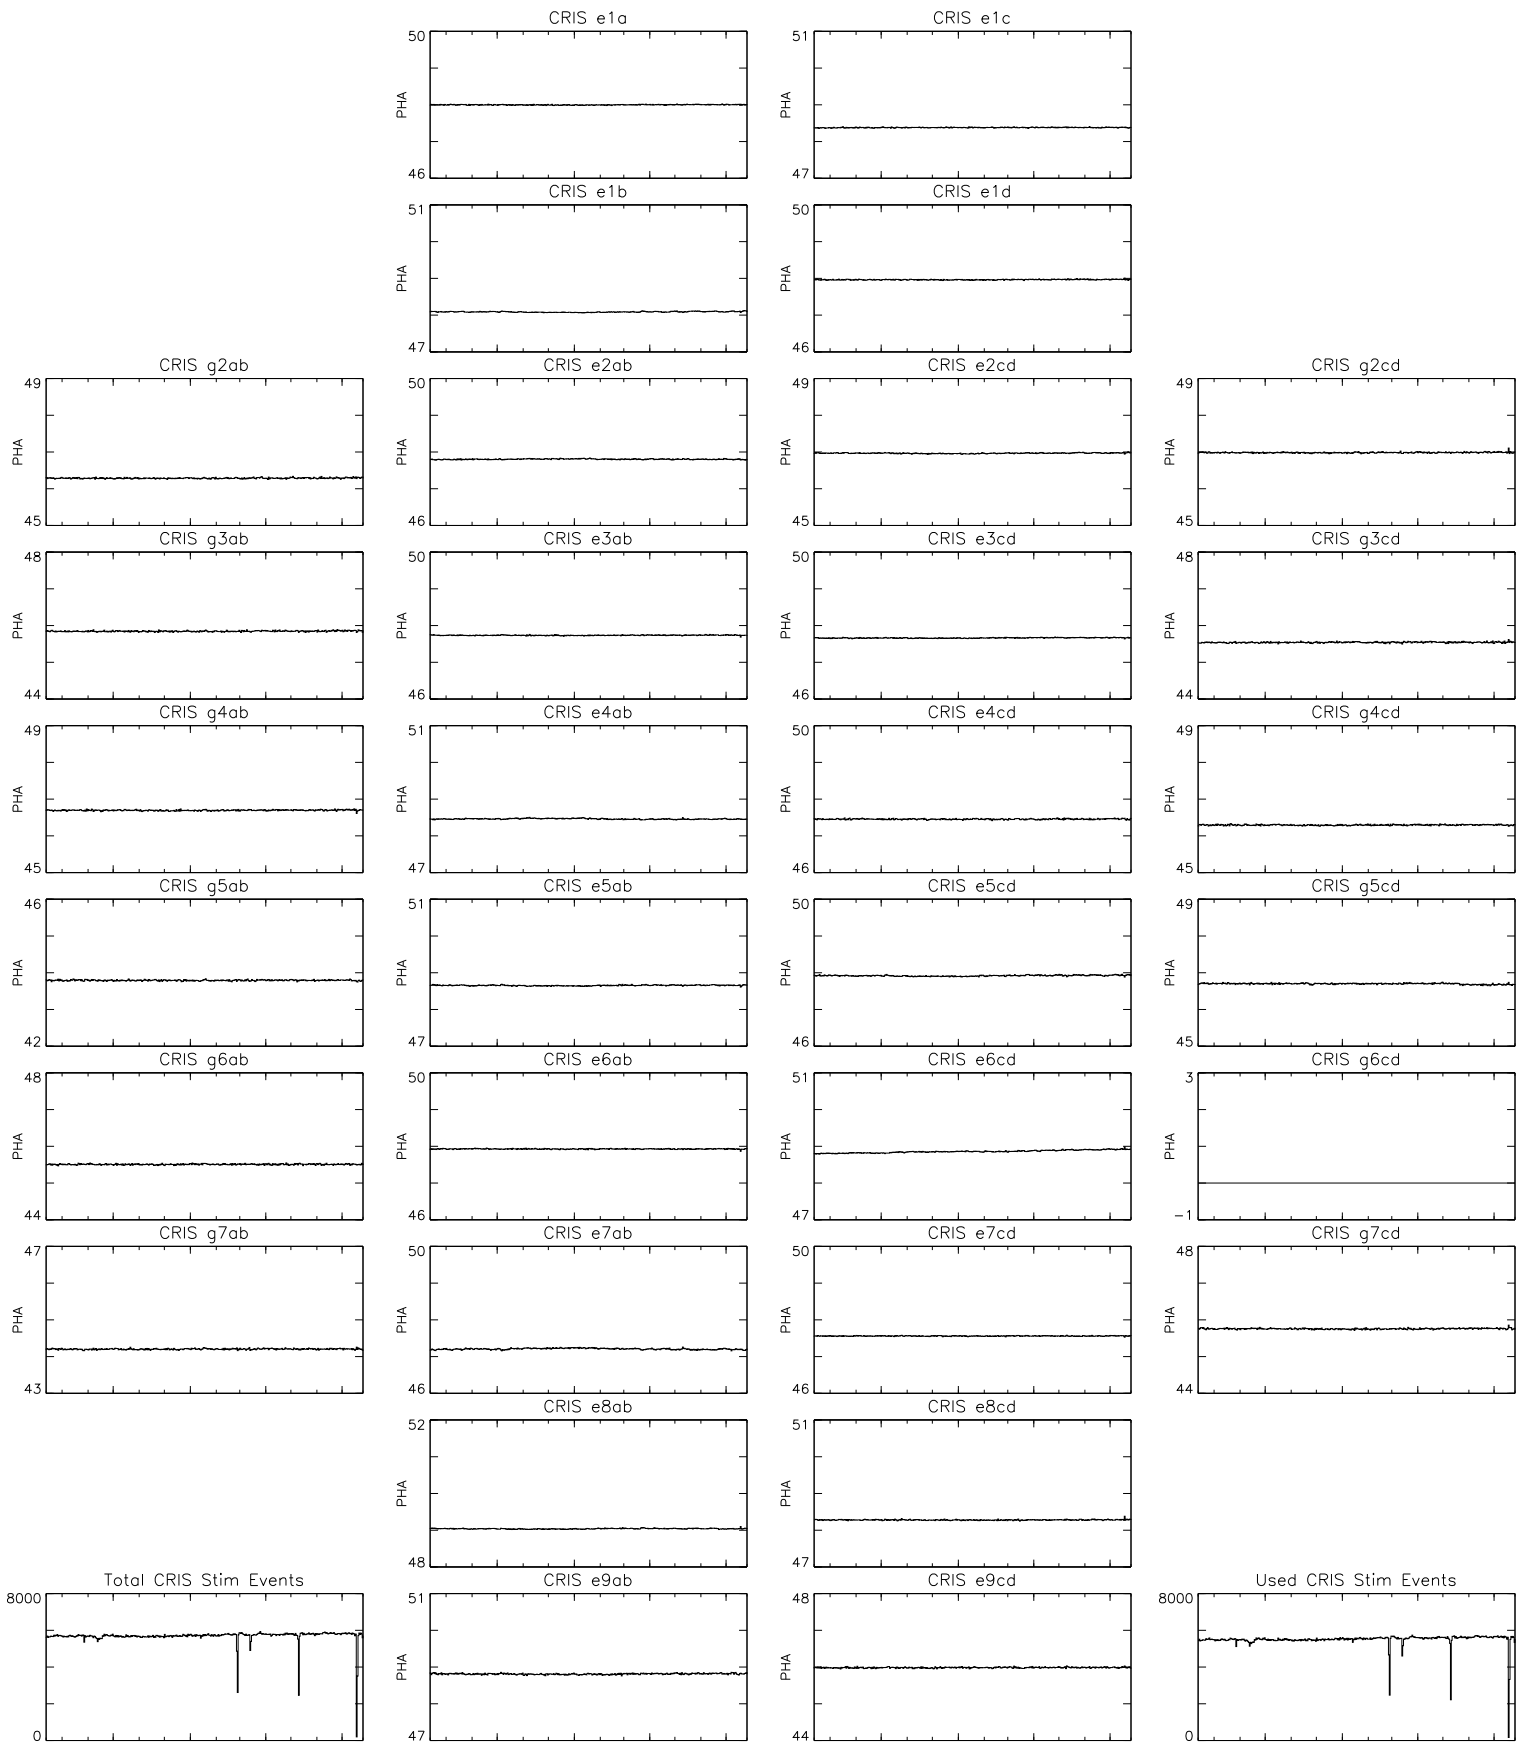

Bartels Rotation 2577–2590
 Stim events – Daily fitted slope
 (13-Jul-2022 thru 25-Jul-2023) (194/2022 thru 206/2023)

Bartels Rotation 2577–2590
 Stim events – Daily fitted offset
 (13-Jul-2022 thru 25-Jul-2023) (194/2022 thru 206/2023)

Oct Jan Apr Jul
 time (13-Jul-2022 to 26-Jul-2023)