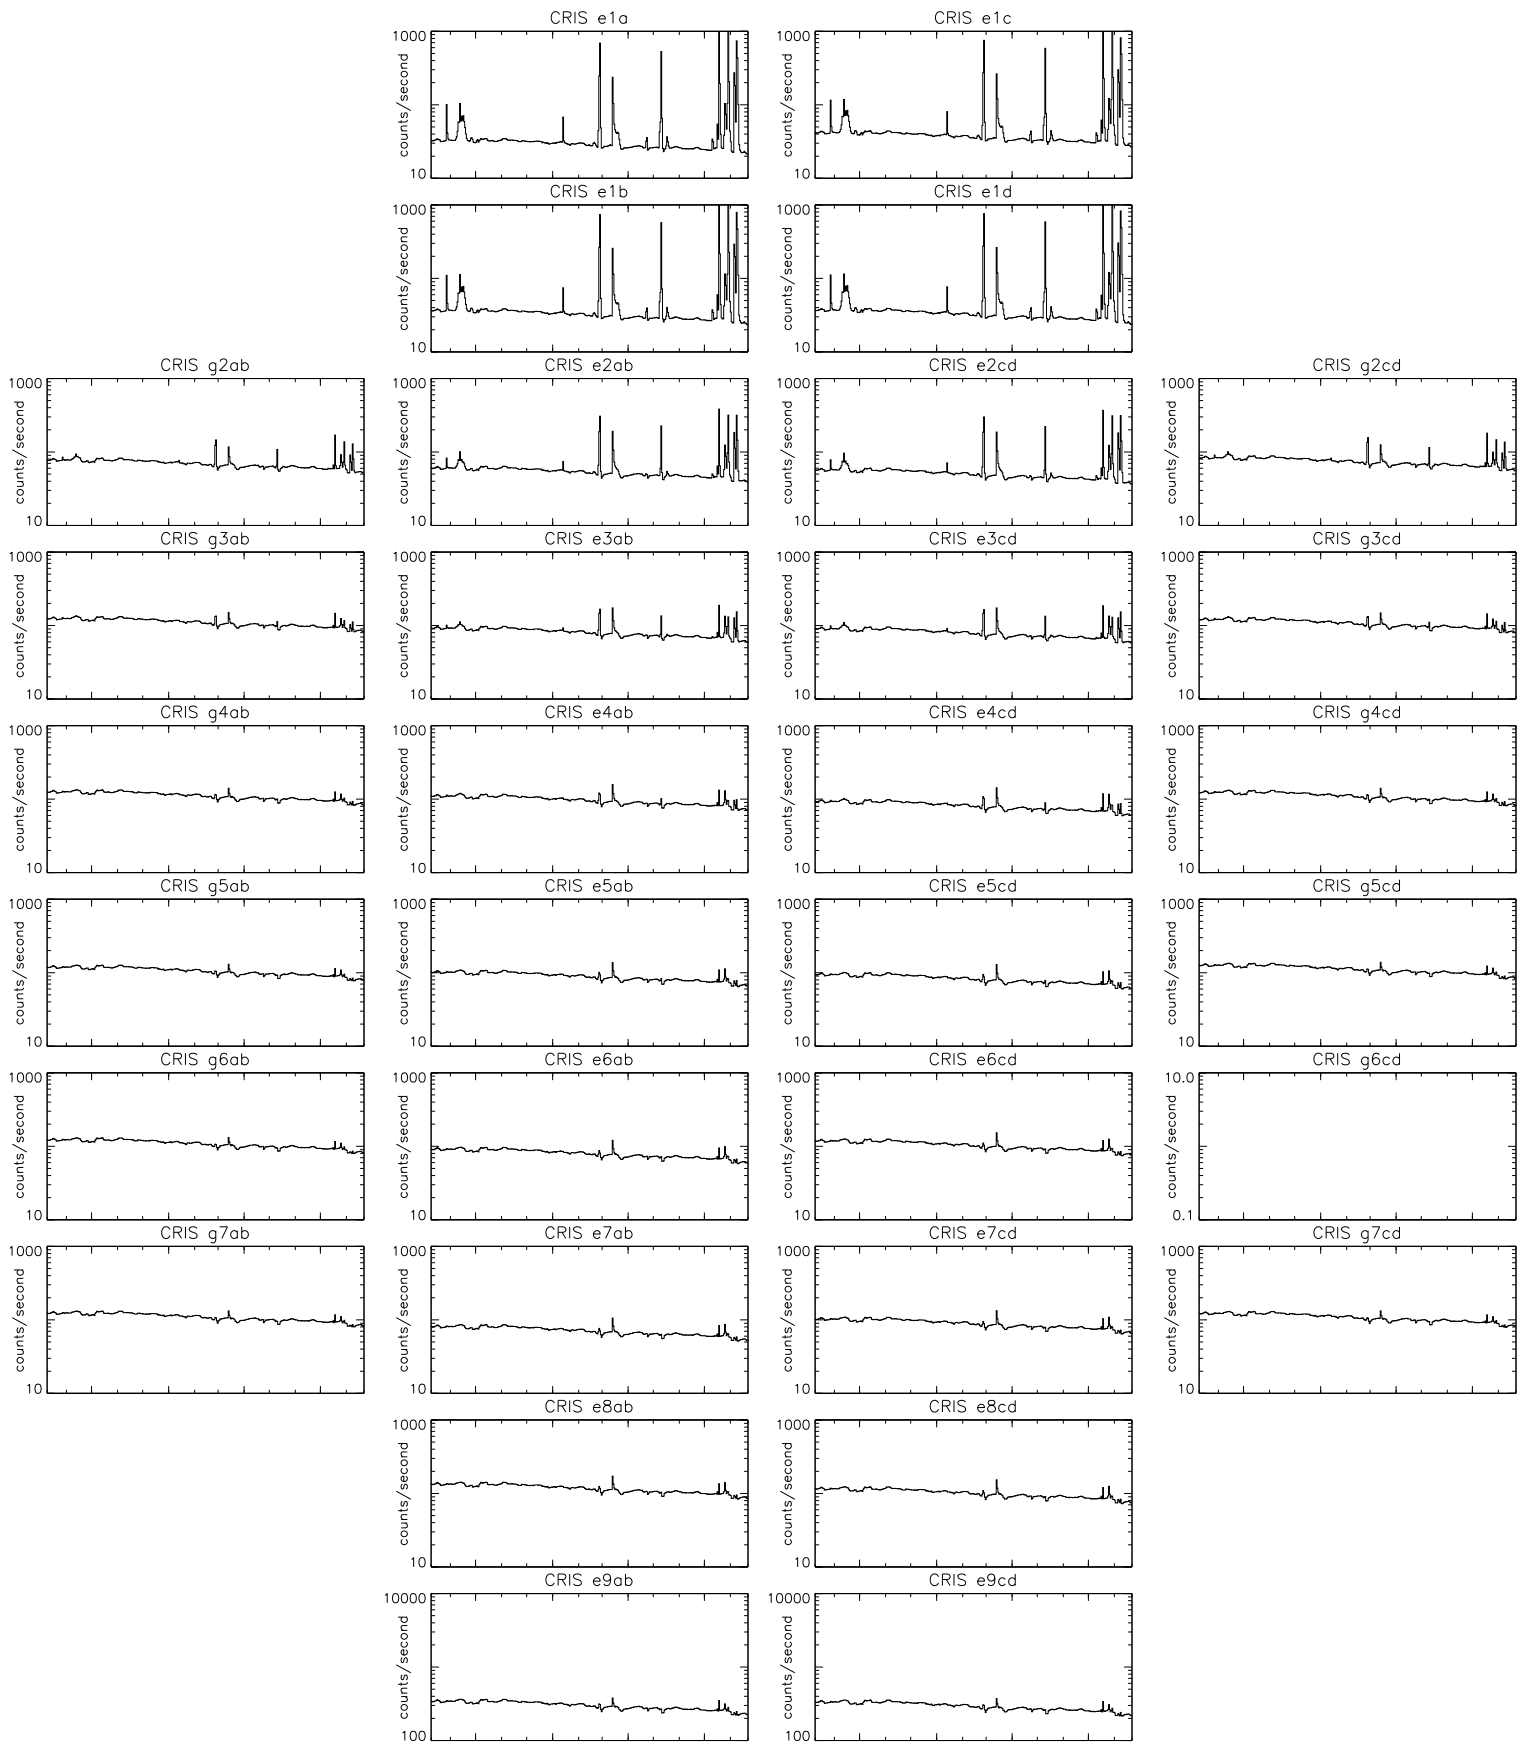

Bartels Rotation 2578-2591 – Daily Averages
 (09-Aug-2022 thru 21-Aug-2023)
 (221/2022 thru 233/2023)

Oct Jan Apr Jul
 time (09-Aug-2022 to 22-Aug-2023)

Bartels Rotation 2578-2591 – Daily Averages
 (09-Aug-2022 thru 21-Aug-2023)
 (221/2022 thru 233/2023)

Oct
Jan
Apr
Jul

time (09-Aug-2022 to 22-Aug-2023)