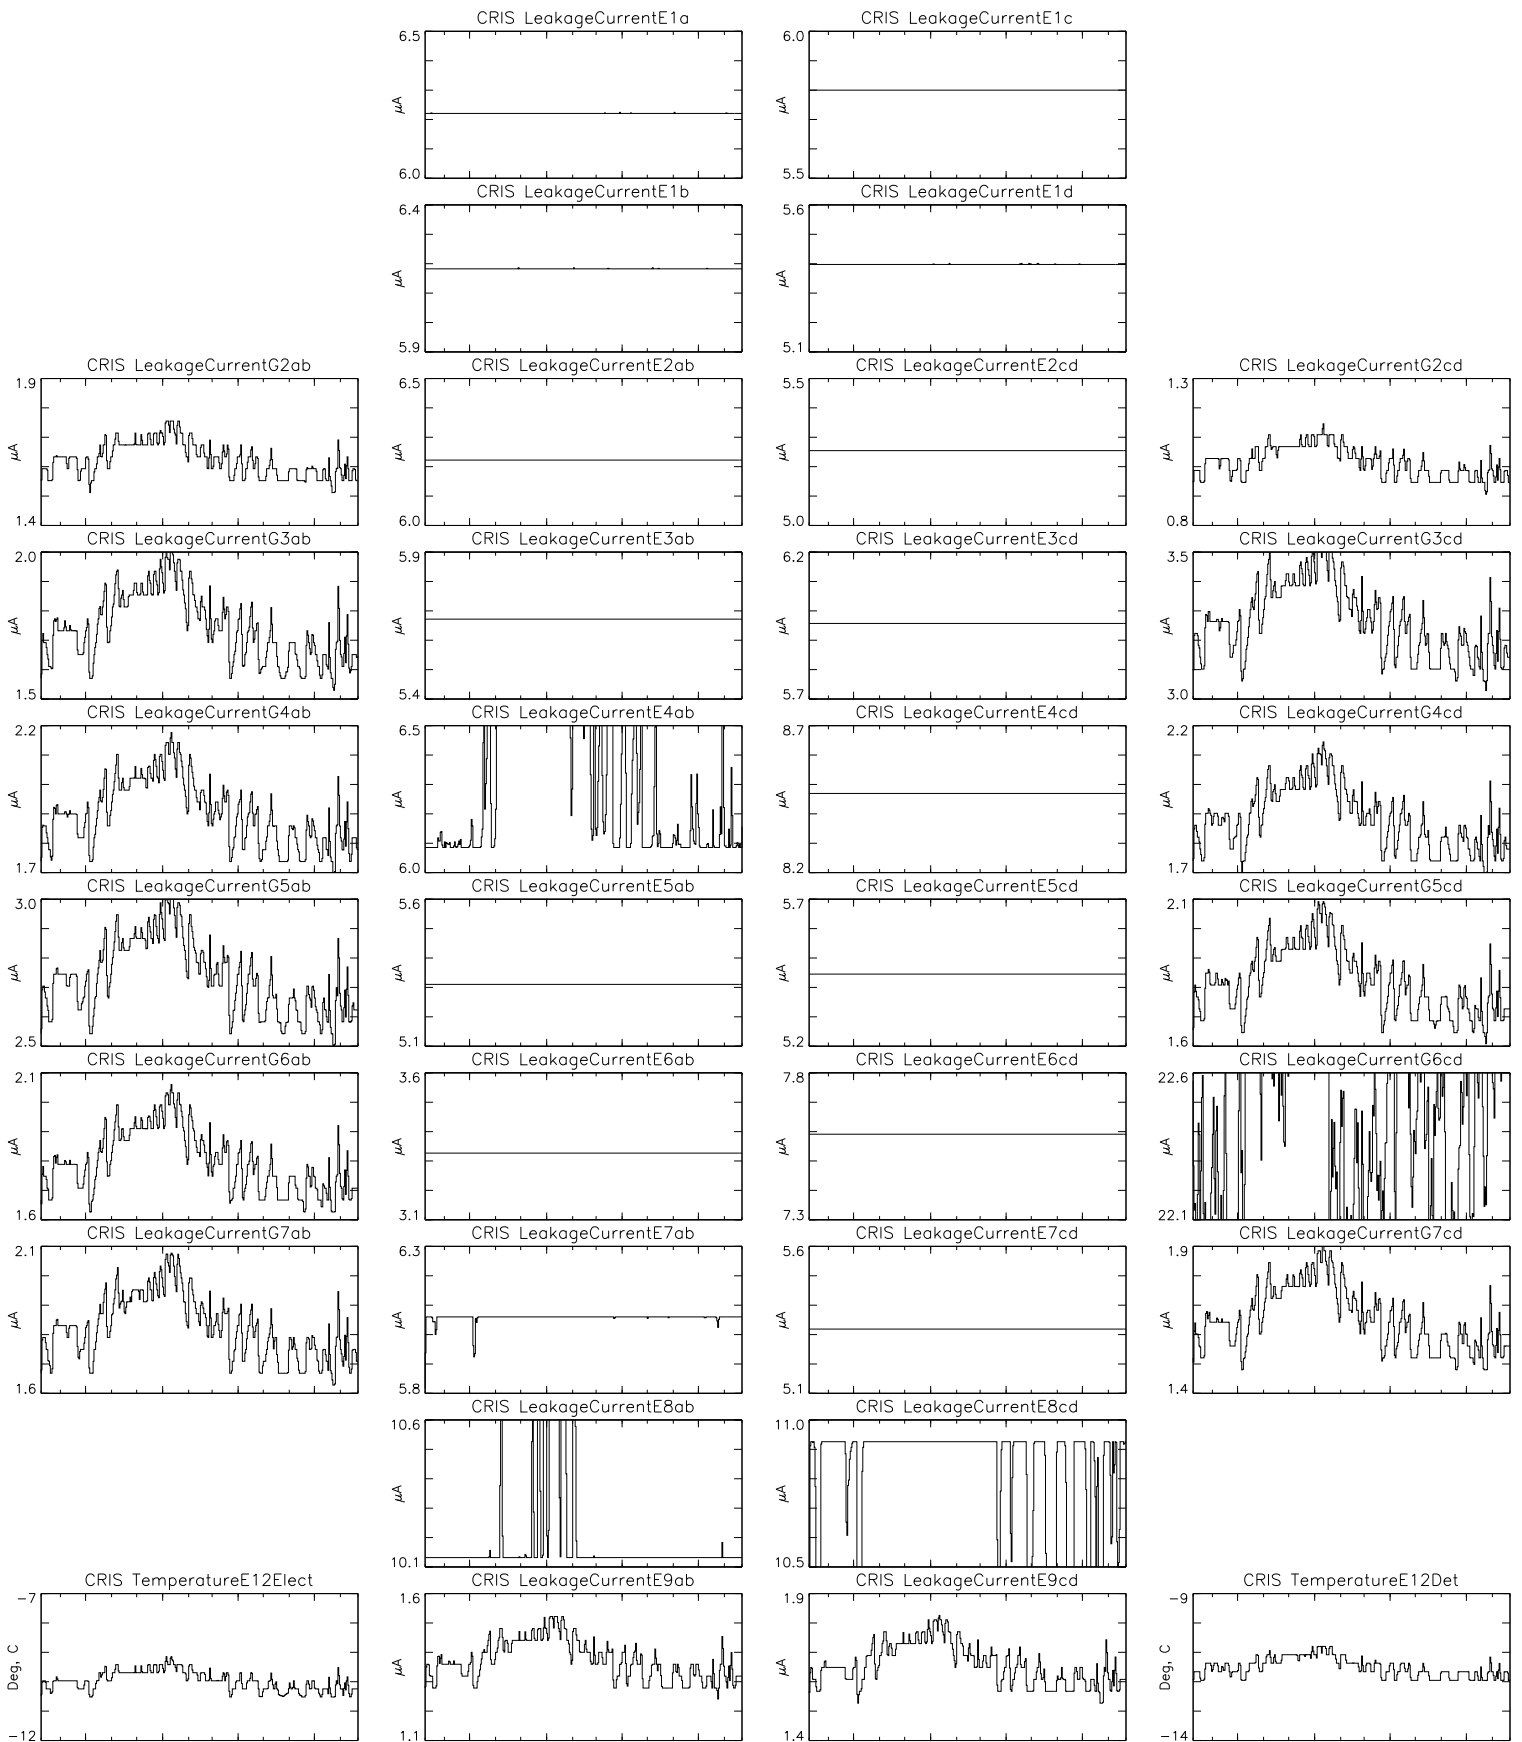

Bartels Rotation 2578-2591 – Daily Averages
 (09-Aug-2022 thru 21-Aug-2023)
 (221/2022 thru 233/2023)

Oct Jan Apr Jul
 time (09-Aug-2022 to 22-Aug-2023)

Bartels Rotation 2578-2591 – Daily Averages
 (09-Aug-2022 thru 21-Aug-2023)
 (221/2022 thru 233/2023)

Oct
Jan
Apr
Jul

time (09-Aug-2022 to 22-Aug-2023)