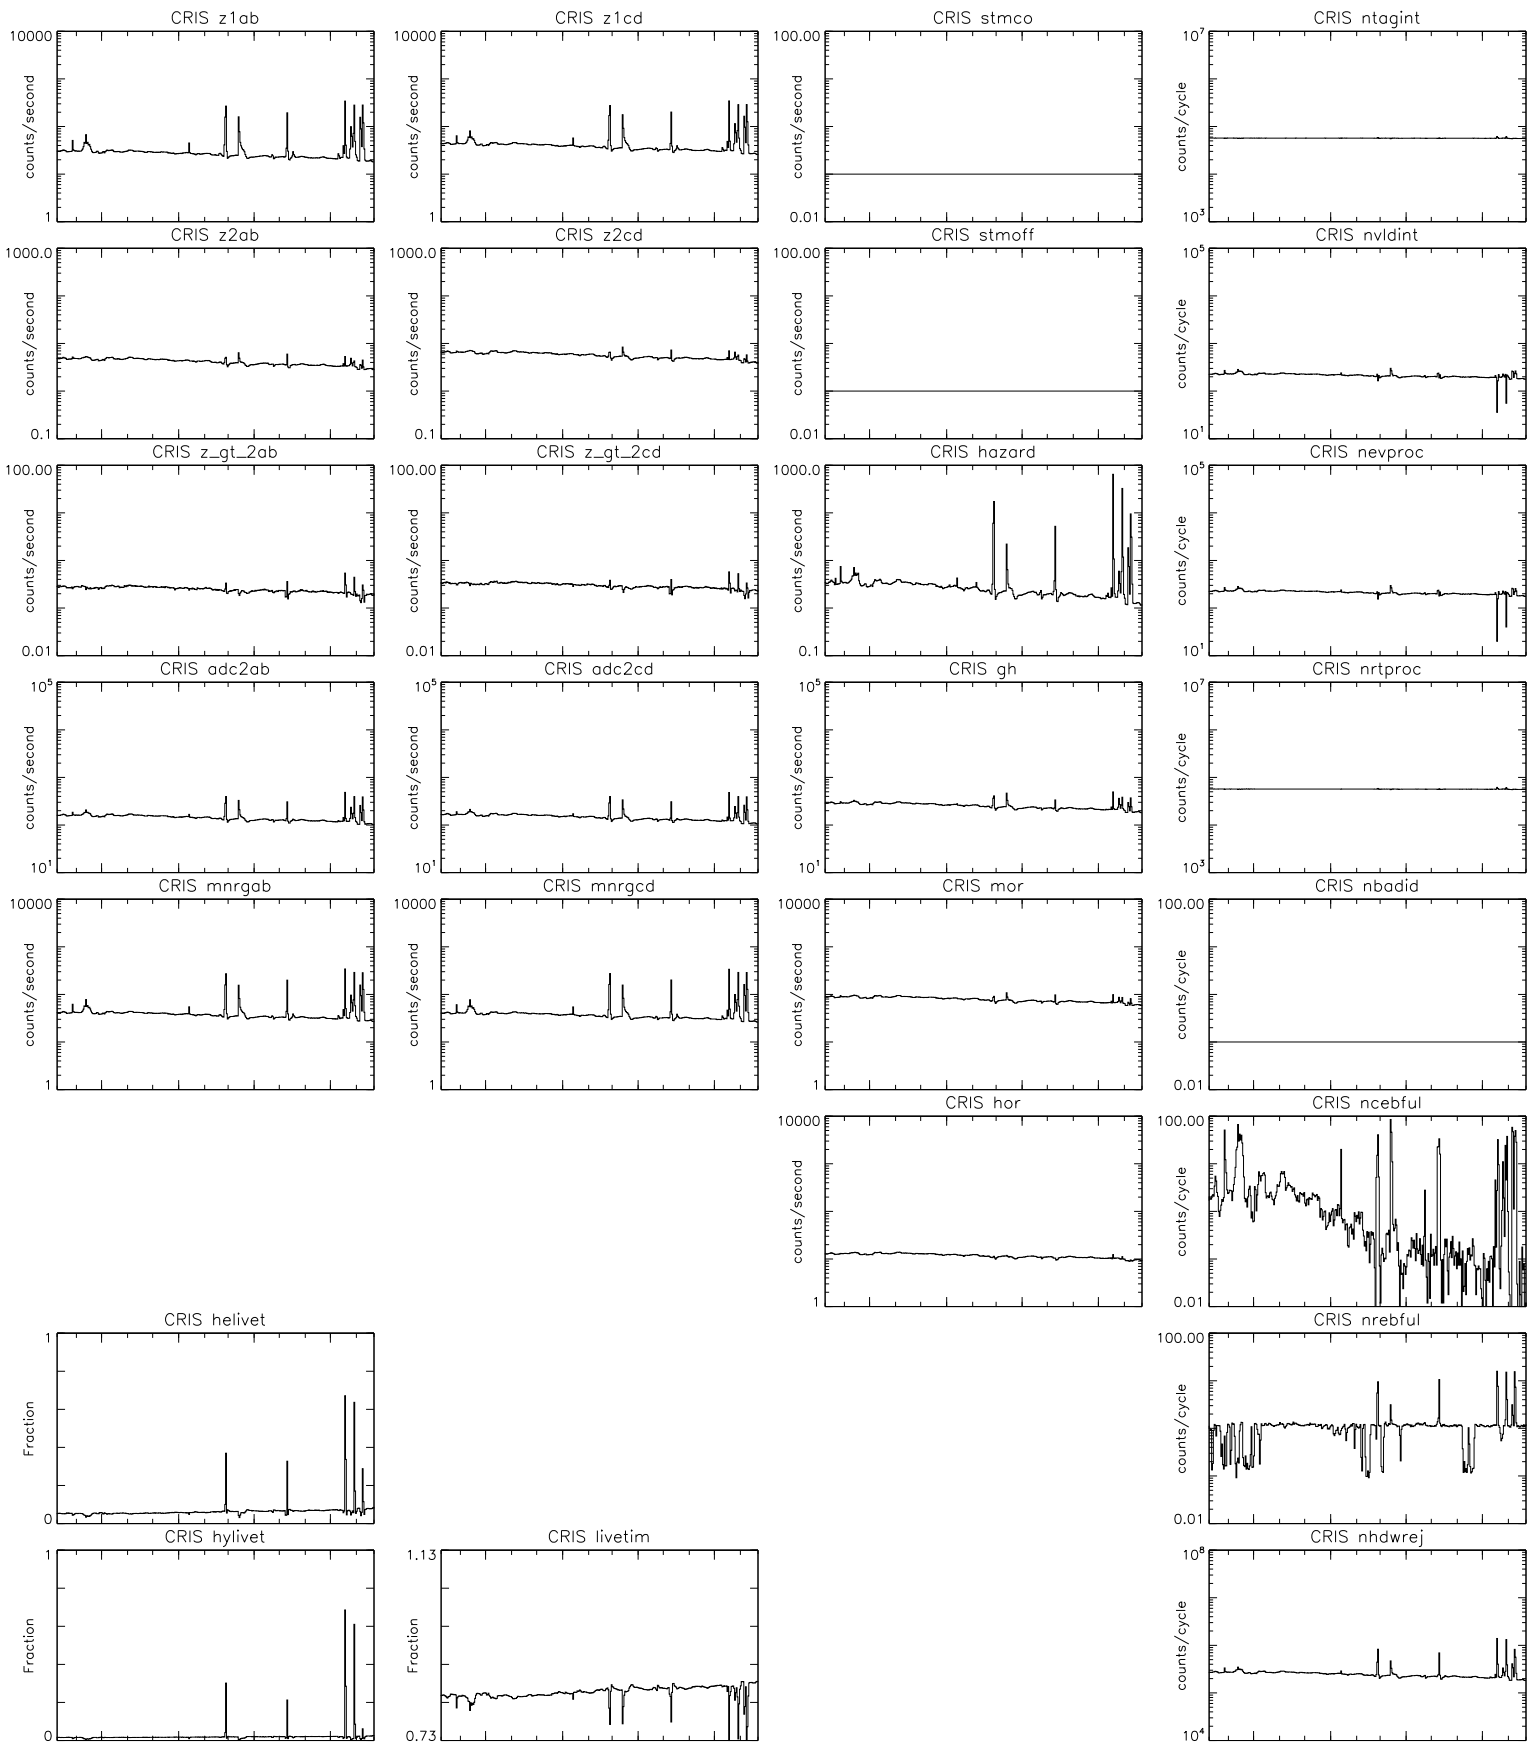

Bartels Rotation 2578-2591 – Daily Averages
 (09-Aug-2022 thru 21-Aug-2023)
 (221/2022 thru 233/2023)

Oct Jan Apr Jul
 time (09-Aug-2022 to 22-Aug-2023)

Bartels Rotation 2578-2591 – Daily Averages
 (09-Aug-2022 thru 21-Aug-2023)
 (221/2022 thru 233/2023)

Oct
Jan
Apr
Jul

time (09-Aug-2022 to 22-Aug-2023)