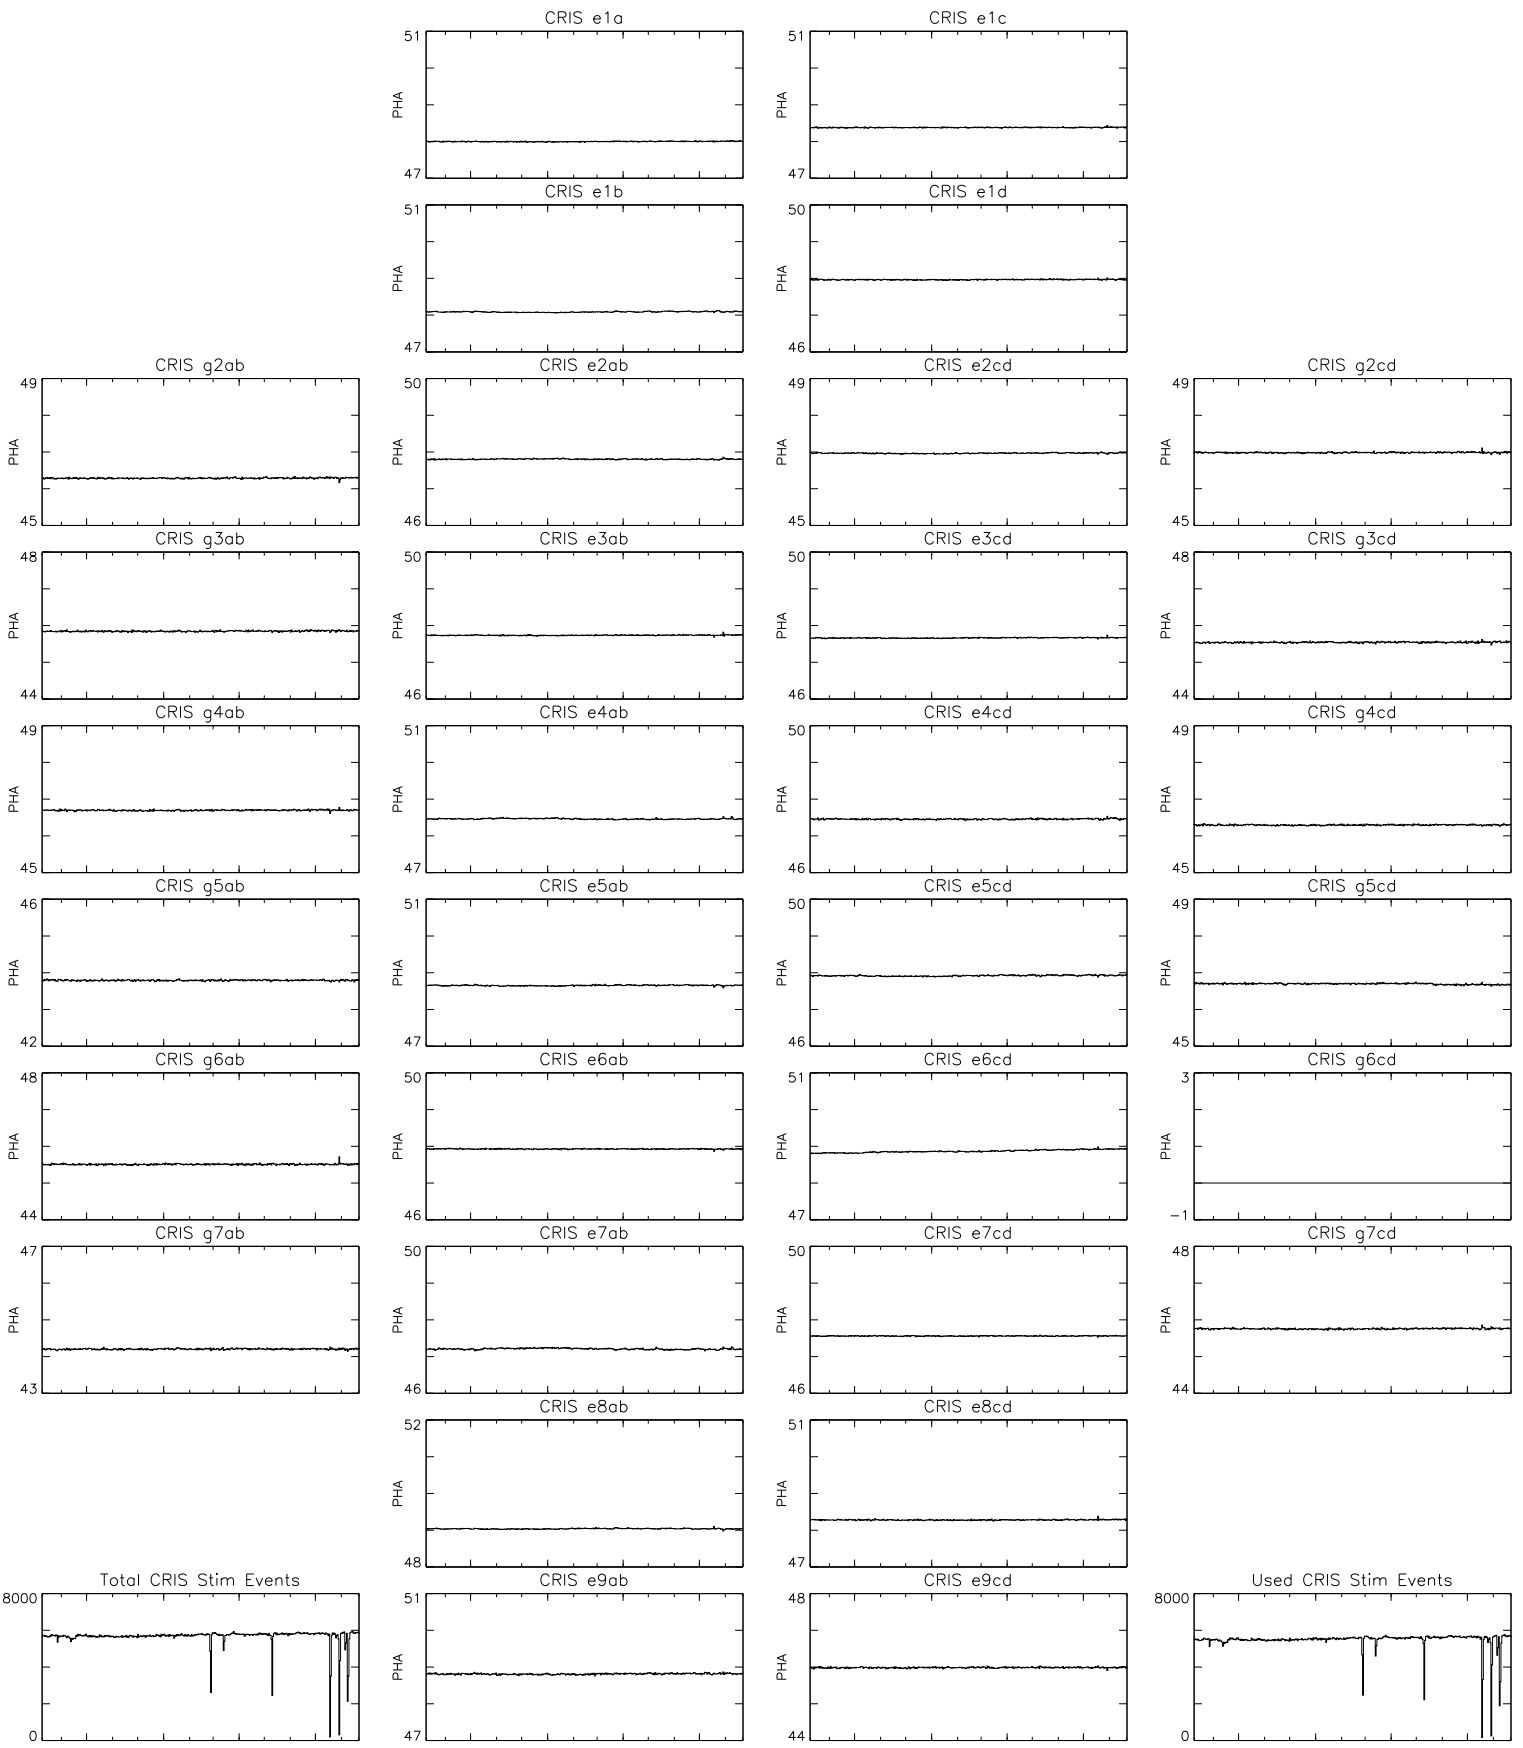

Bartels Rotation 2578–2591
 Stim events – Daily fitted slope
 (09–Aug–2022 thru 21–Aug–2023) (221/2022 thru 233/2023)

Bartels Rotation 2578–2591
 Stim events – Daily fitted offset
 (09–Aug–2022 thru 21–Aug–2023) (221/2022 thru 233/2023)

Oct Jan Apr Jul
 time (09–Aug–2022 to 22–Aug–2023)