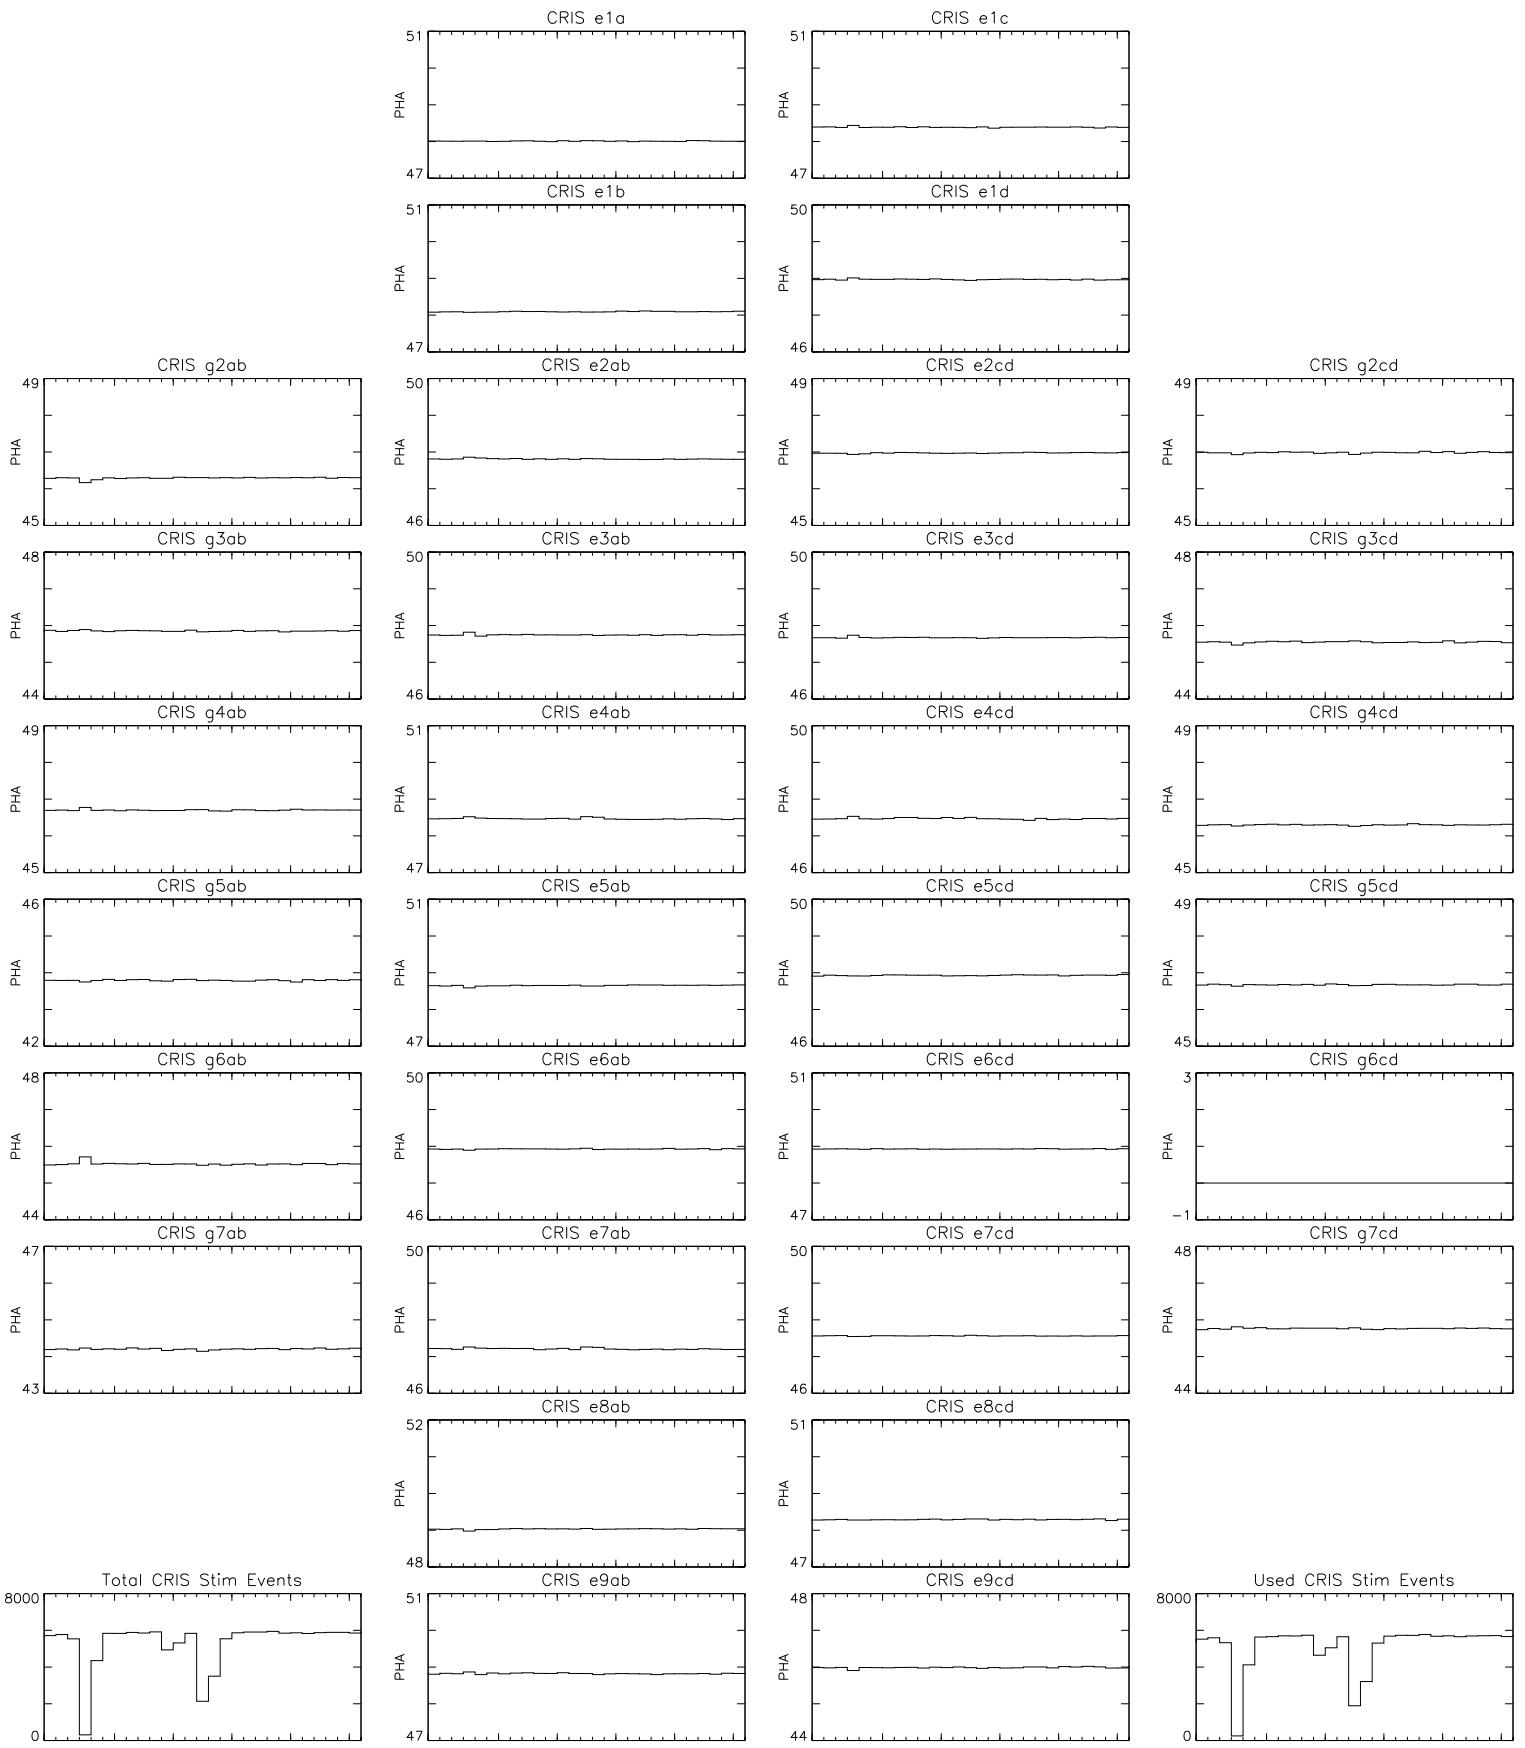

Bartels Rotation 2591  
 Stim events – Daily fitted slope  
 (26-Jul-2023 thru 21-Aug-2023) (207/2023 thru 233/2023)

Bartels Rotation 2591  
Stim events – Daily fitted offset  
(26-Jul-2023 thru 21-Aug-2023) (207/2023 thru 233/2023)

26 Aug 1 6 11 16 21  
time (26-Jul-2023 to 22-Aug-2023)