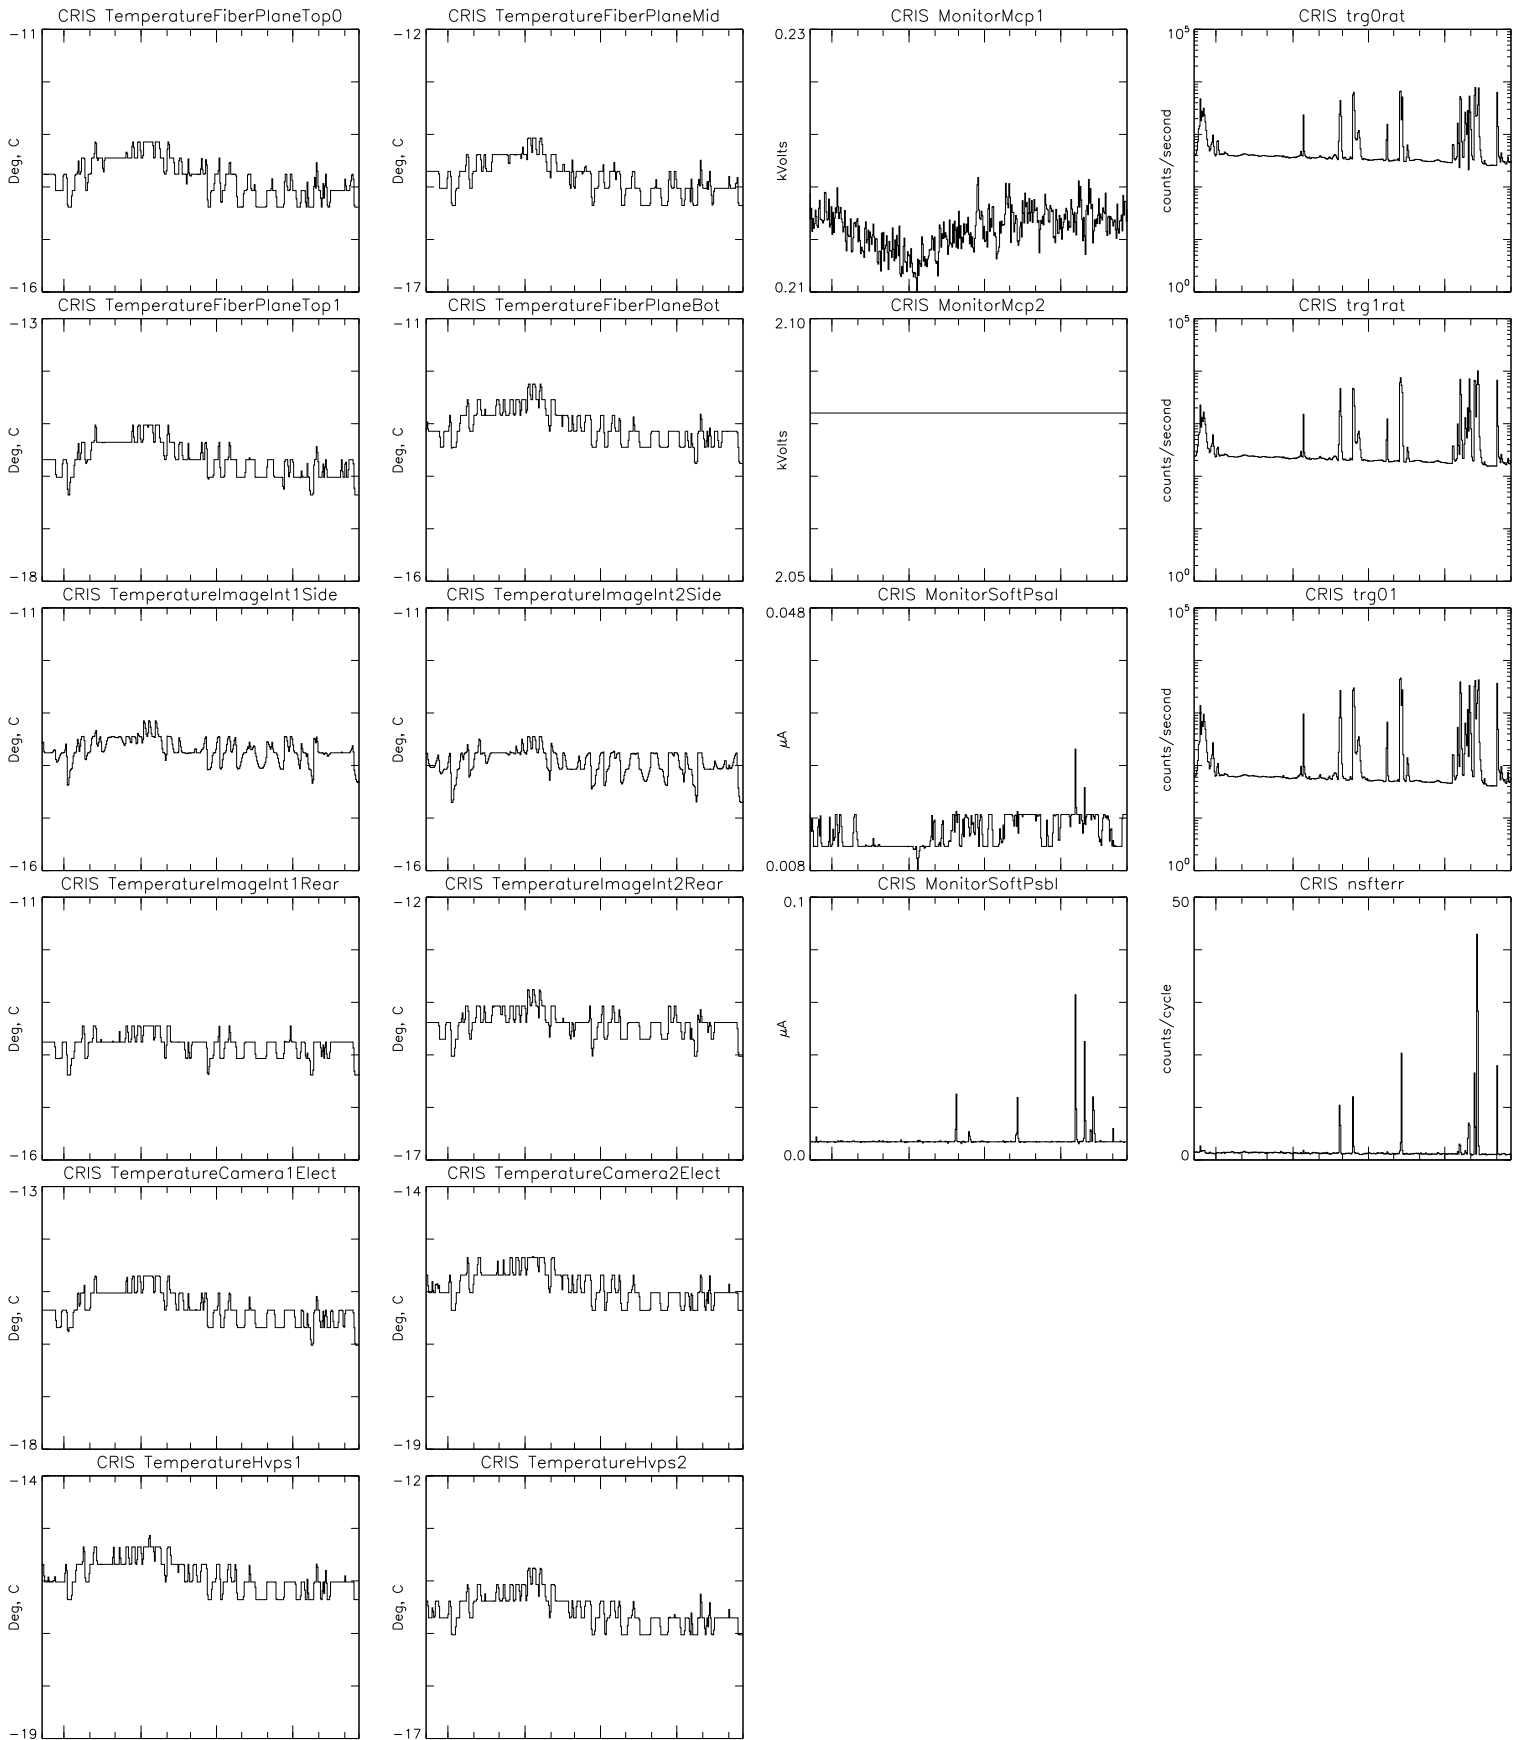

Bartels Rotation 2579-2592 – Daily Averages  
(05-Sep-2022 thru 17-Sep-2023)  
(248/2022 thru 260/2023)

Oct

Jan

Apr

Jul

time (05-Sep-2022 to 18-Sep-2023)

Bartels Rotation 2579–2592 – Daily Averages  
 (05–Sep–2022 thru 17–Sep–2023)  
 (248/2022 thru 260/2023)

Oct

Jan

Apr

Jul

time (05–Sep–2022 to 18–Sep–2023)

Bartels Rotation 2579-2592 – Daily Averages  
(05-Sep-2022 thru 17-Sep-2023)  
(248/2022 thru 260/2023)

Oct

Jan

Apr

Jul

time (05-Sep-2022 to 18-Sep-2023)

Bartels Rotation 2579-2592 – Daily Averages  
 (05-Sep-2022 thru 17-Sep-2023)  
 (248/2022 thru 260/2023)