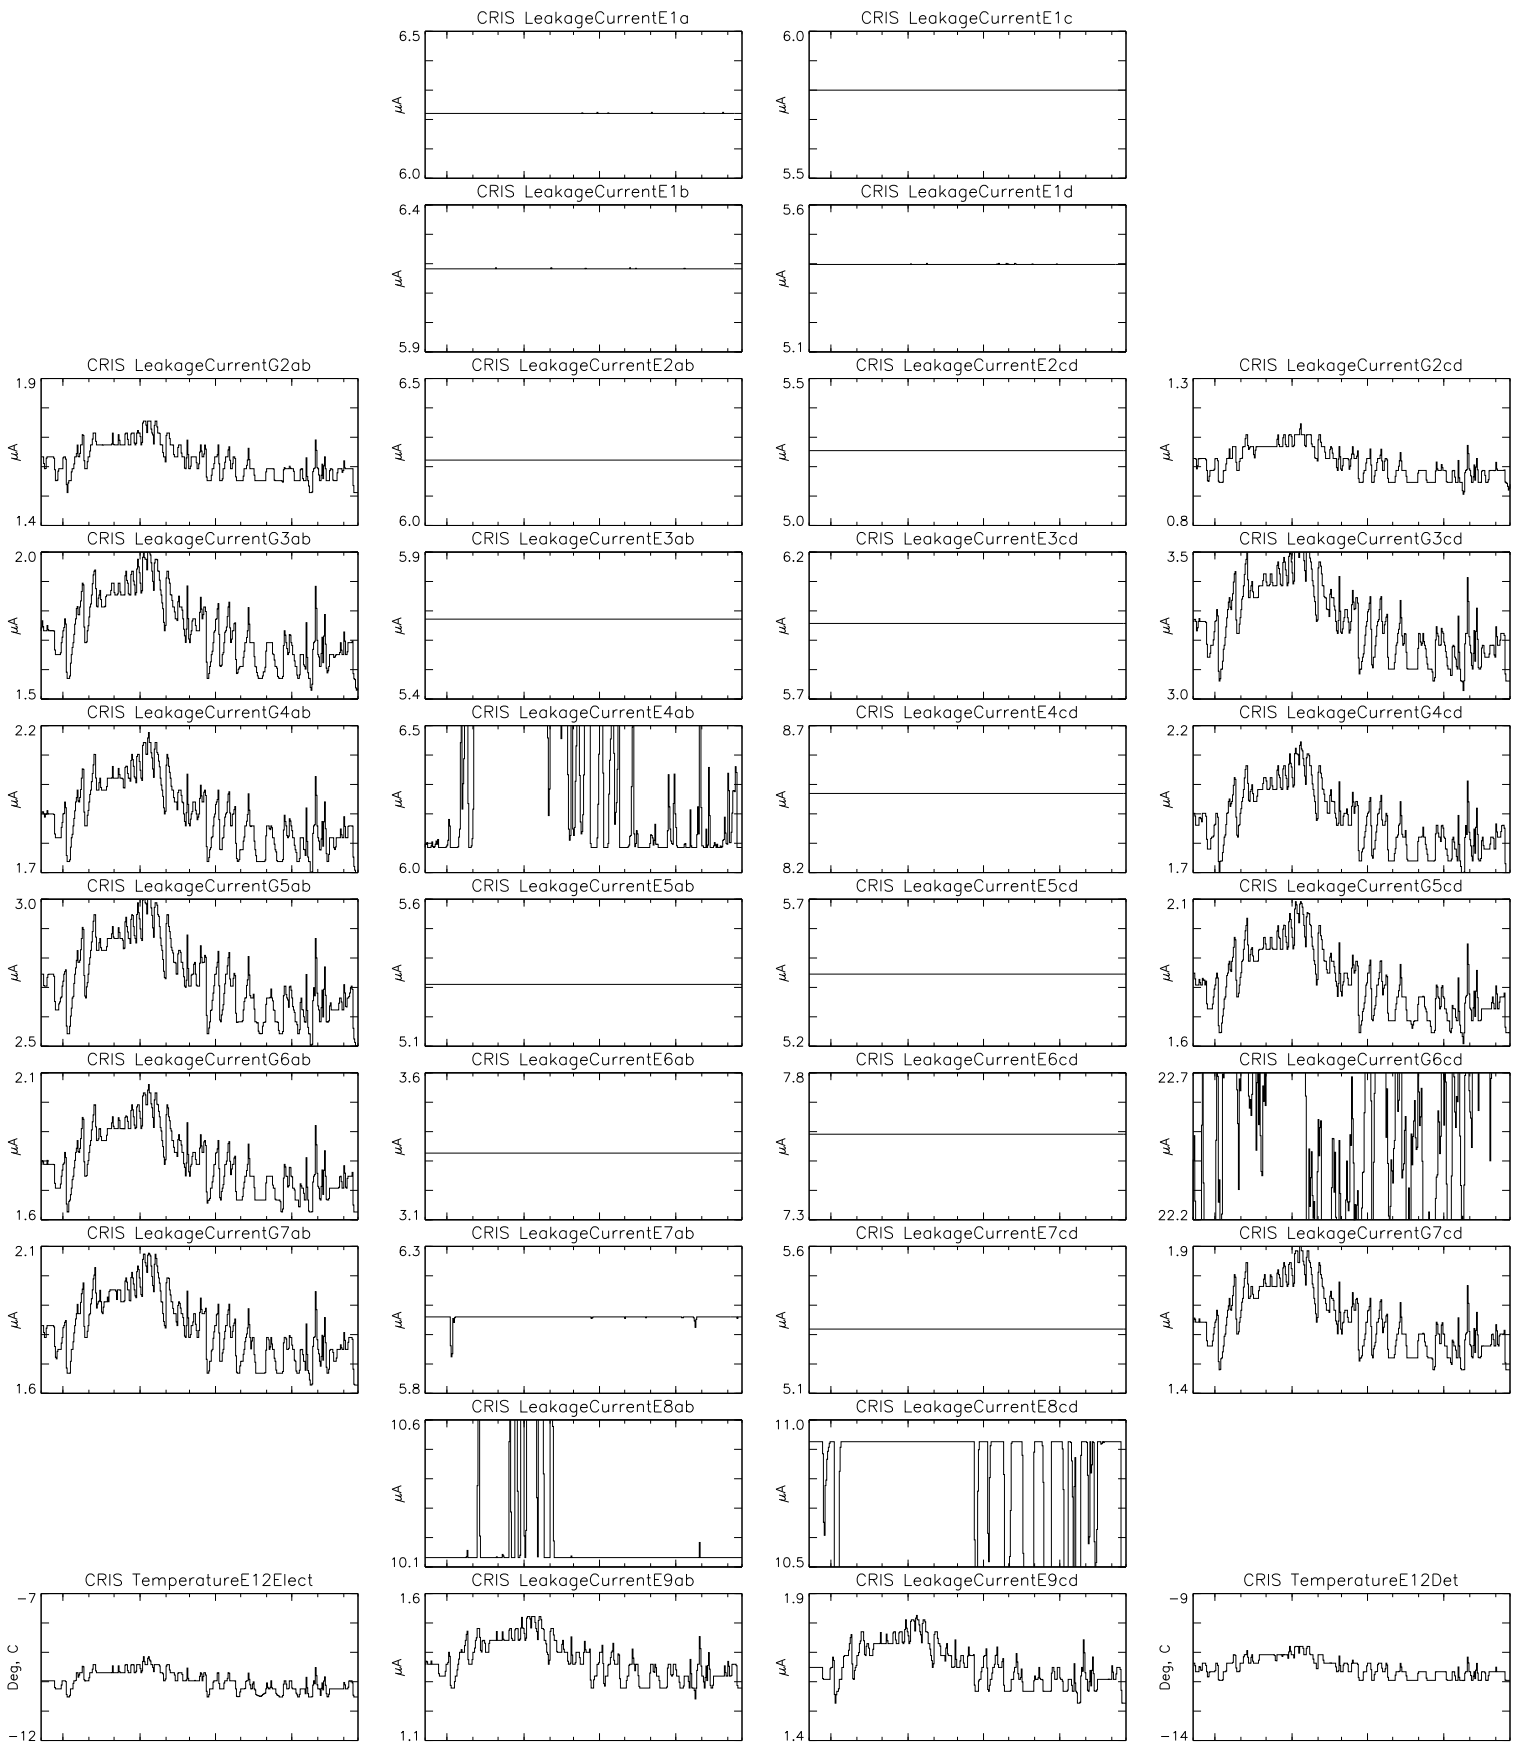

Bartels Rotation 2579-2592 – Daily Averages  
(05-Sep-2022 thru 17-Sep-2023)  
(248/2022 thru 260/2023)

Oct

Jan

Apr

Jul

time (05-Sep-2022 to 18-Sep-2023)

Bartels Rotation 2579–2592 – Daily Averages  
 (05–Sep–2022 thru 17–Sep–2023)  
 (248/2022 thru 260/2023)

Oct

Jan

Apr

Jul

time (05–Sep–2022 to 18–Sep–2023)

Bartels Rotation 2579-2592 – Daily Averages  
(05-Sep-2022 thru 17-Sep-2023)  
(248/2022 thru 260/2023)

Oct

Jan

Apr

Jul

time (05-Sep-2022 to 18-Sep-2023)

Bartels Rotation 2579-2592 – Daily Averages  
 (05-Sep-2022 thru 17-Sep-2023)  
 (248/2022 thru 260/2023)