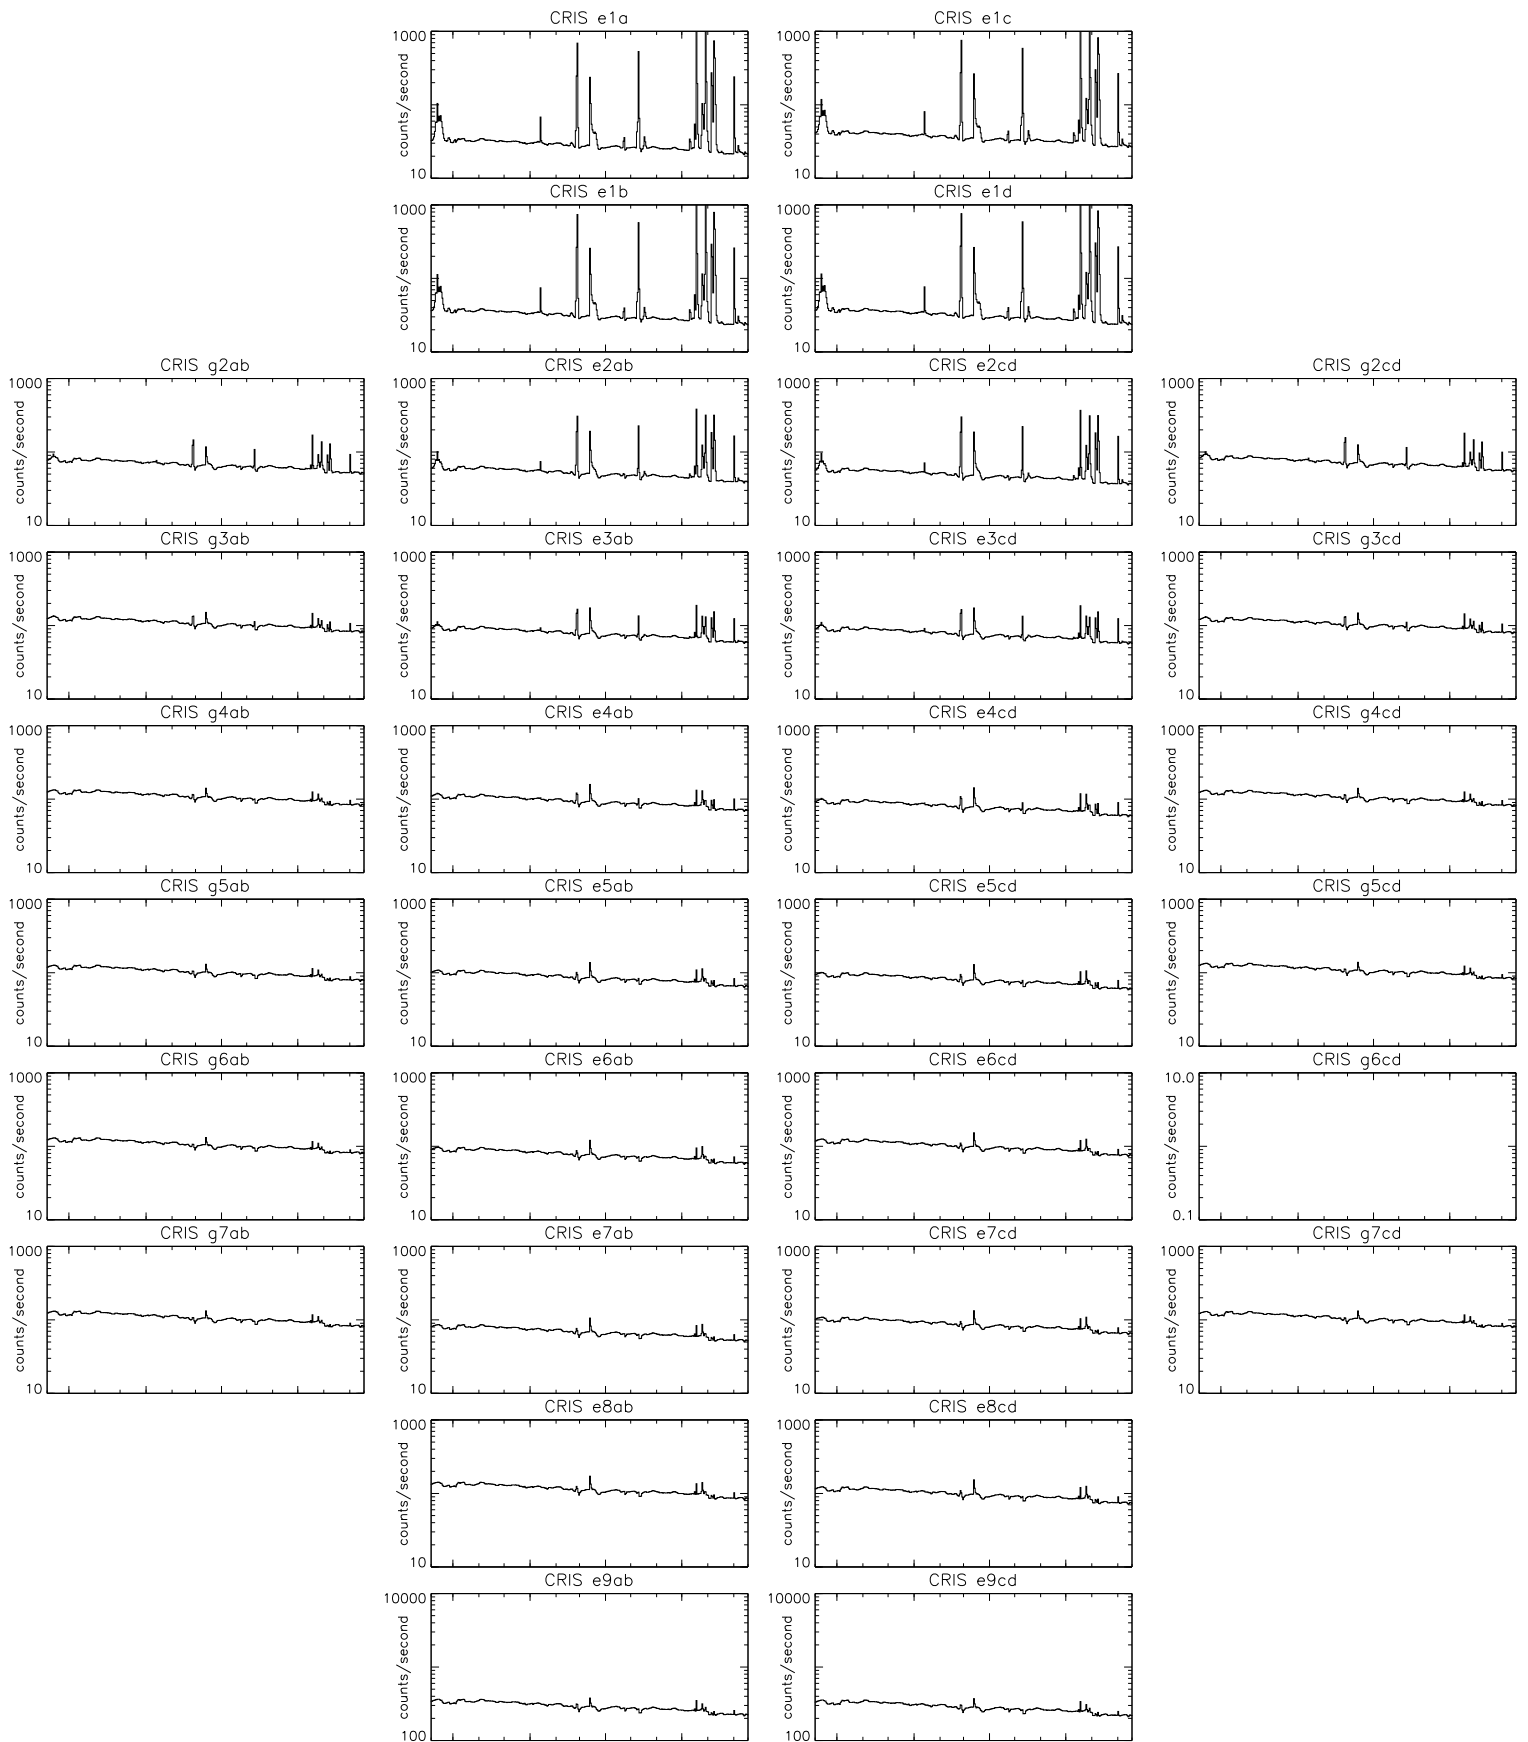

Bartels Rotation 2579-2592 – Daily Averages  
(05-Sep-2022 thru 17-Sep-2023)  
(248/2022 thru 260/2023)

Oct

Jan

Apr

Jul

time (05-Sep-2022 to 18-Sep-2023)

Bartels Rotation 2579–2592 – Daily Averages  
 (05–Sep–2022 thru 17–Sep–2023)  
 (248/2022 thru 260/2023)

Oct

Jan

Apr

Jul

time (05–Sep–2022 to 18–Sep–2023)

Bartels Rotation 2579-2592 – Daily Averages  
(05-Sep-2022 thru 17-Sep-2023)  
(248/2022 thru 260/2023)

Oct

Jan

Apr

Jul

time (05-Sep-2022 to 18-Sep-2023)

Bartels Rotation 2579-2592 – Daily Averages  
 (05-Sep-2022 thru 17-Sep-2023)  
 (248/2022 thru 260/2023)