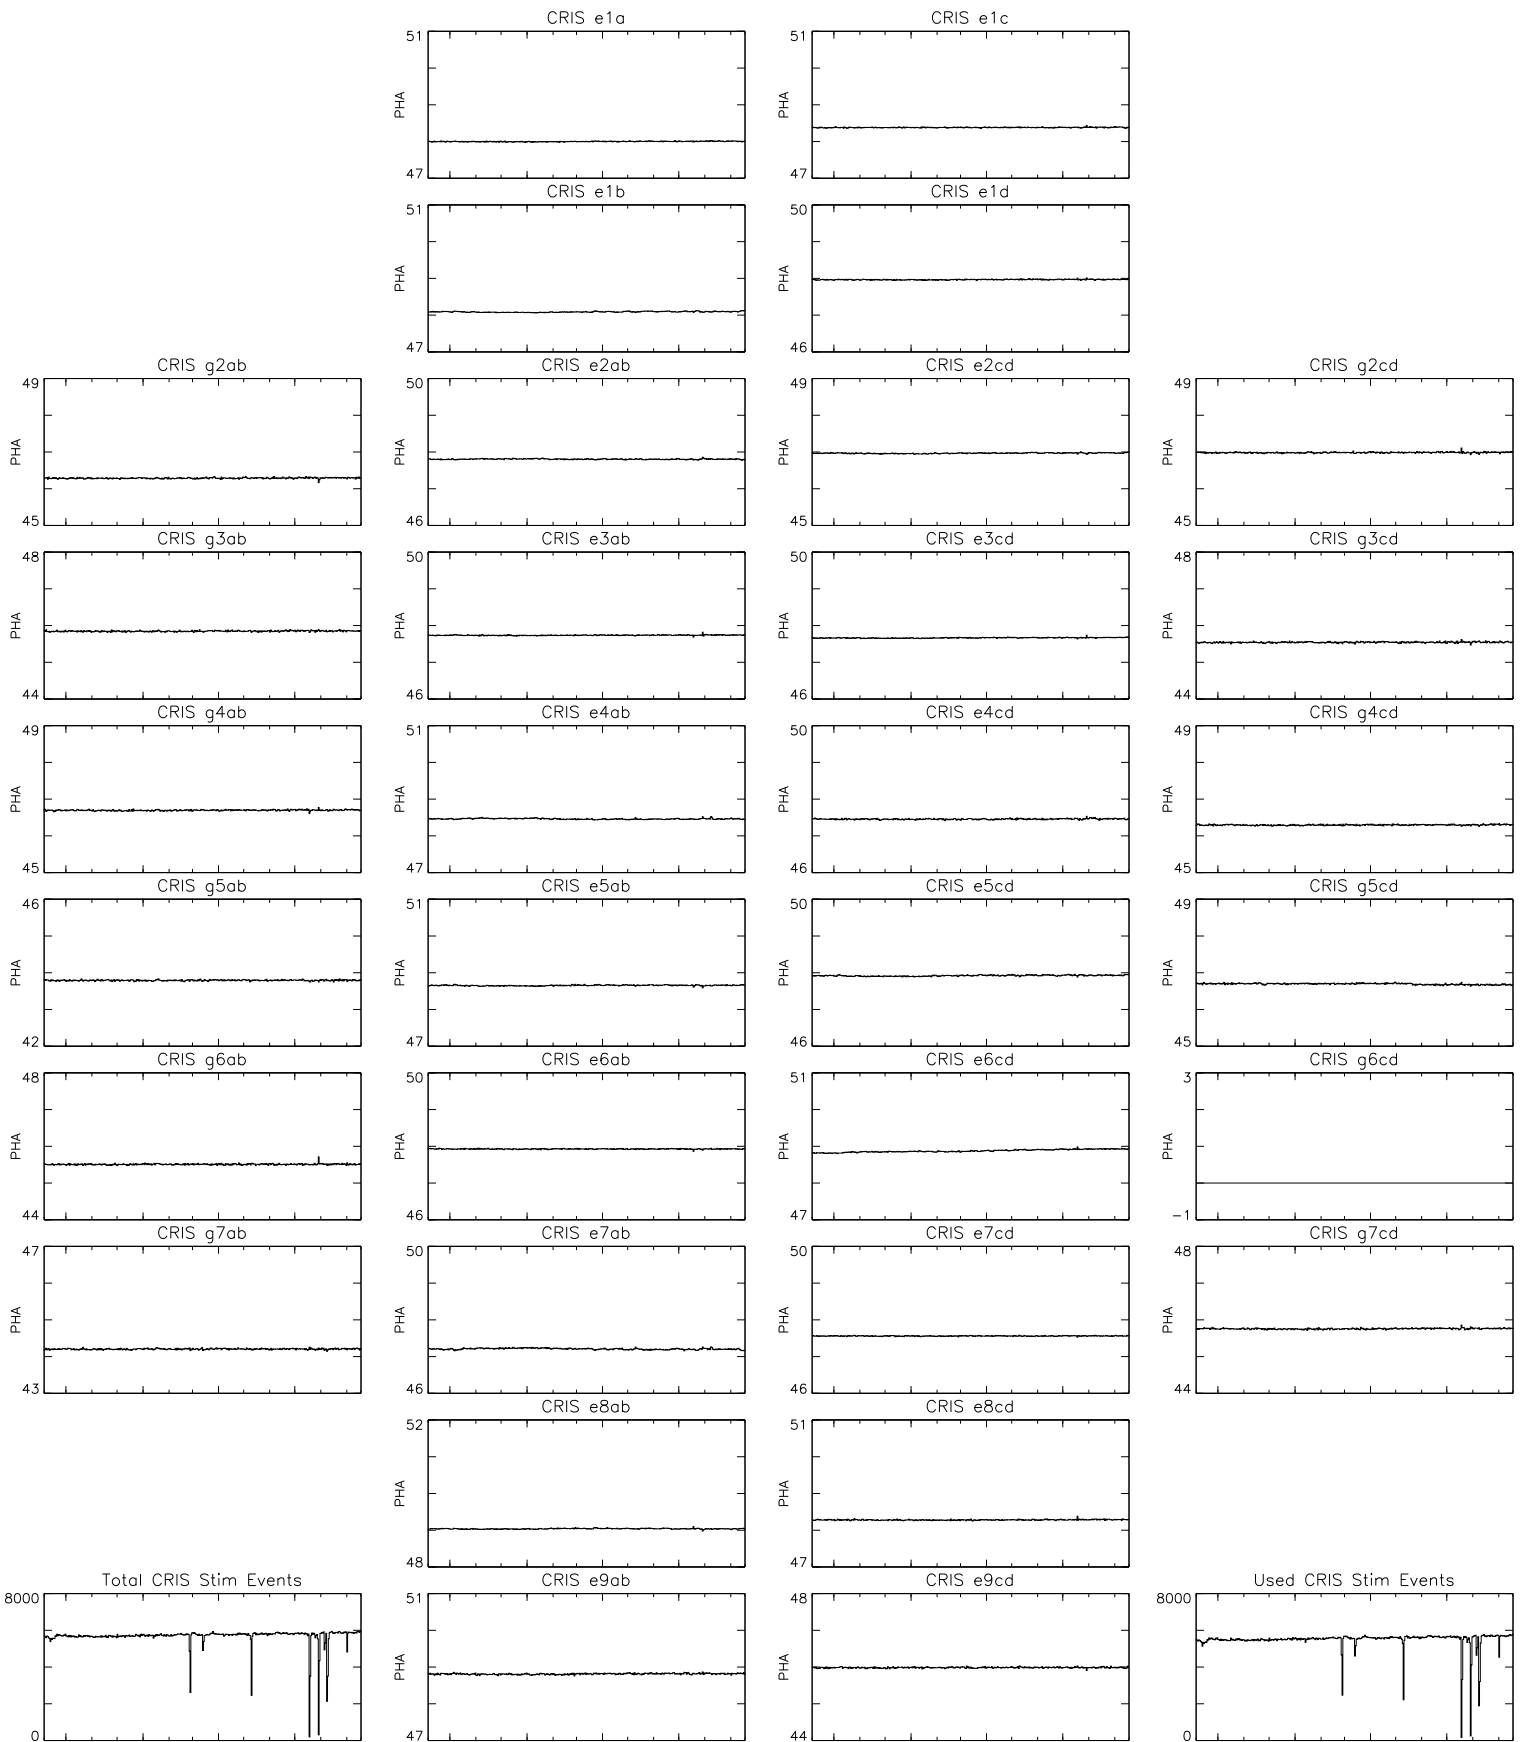

Bartels Rotation 2579–2592
 Stim events – Daily fitted slope
 (05–Sep–2022 thru 17–Sep–2023) (248/2022 thru 260/2023)

Bartels Rotation 2579–2592
 Stim events – Daily fitted offset
 (05–Sep–2022 thru 17–Sep–2023) (248/2022 thru 260/2023)

Oct

Jan

Apr

Jul

time (05–Sep–2022 to 18–Sep–2023)