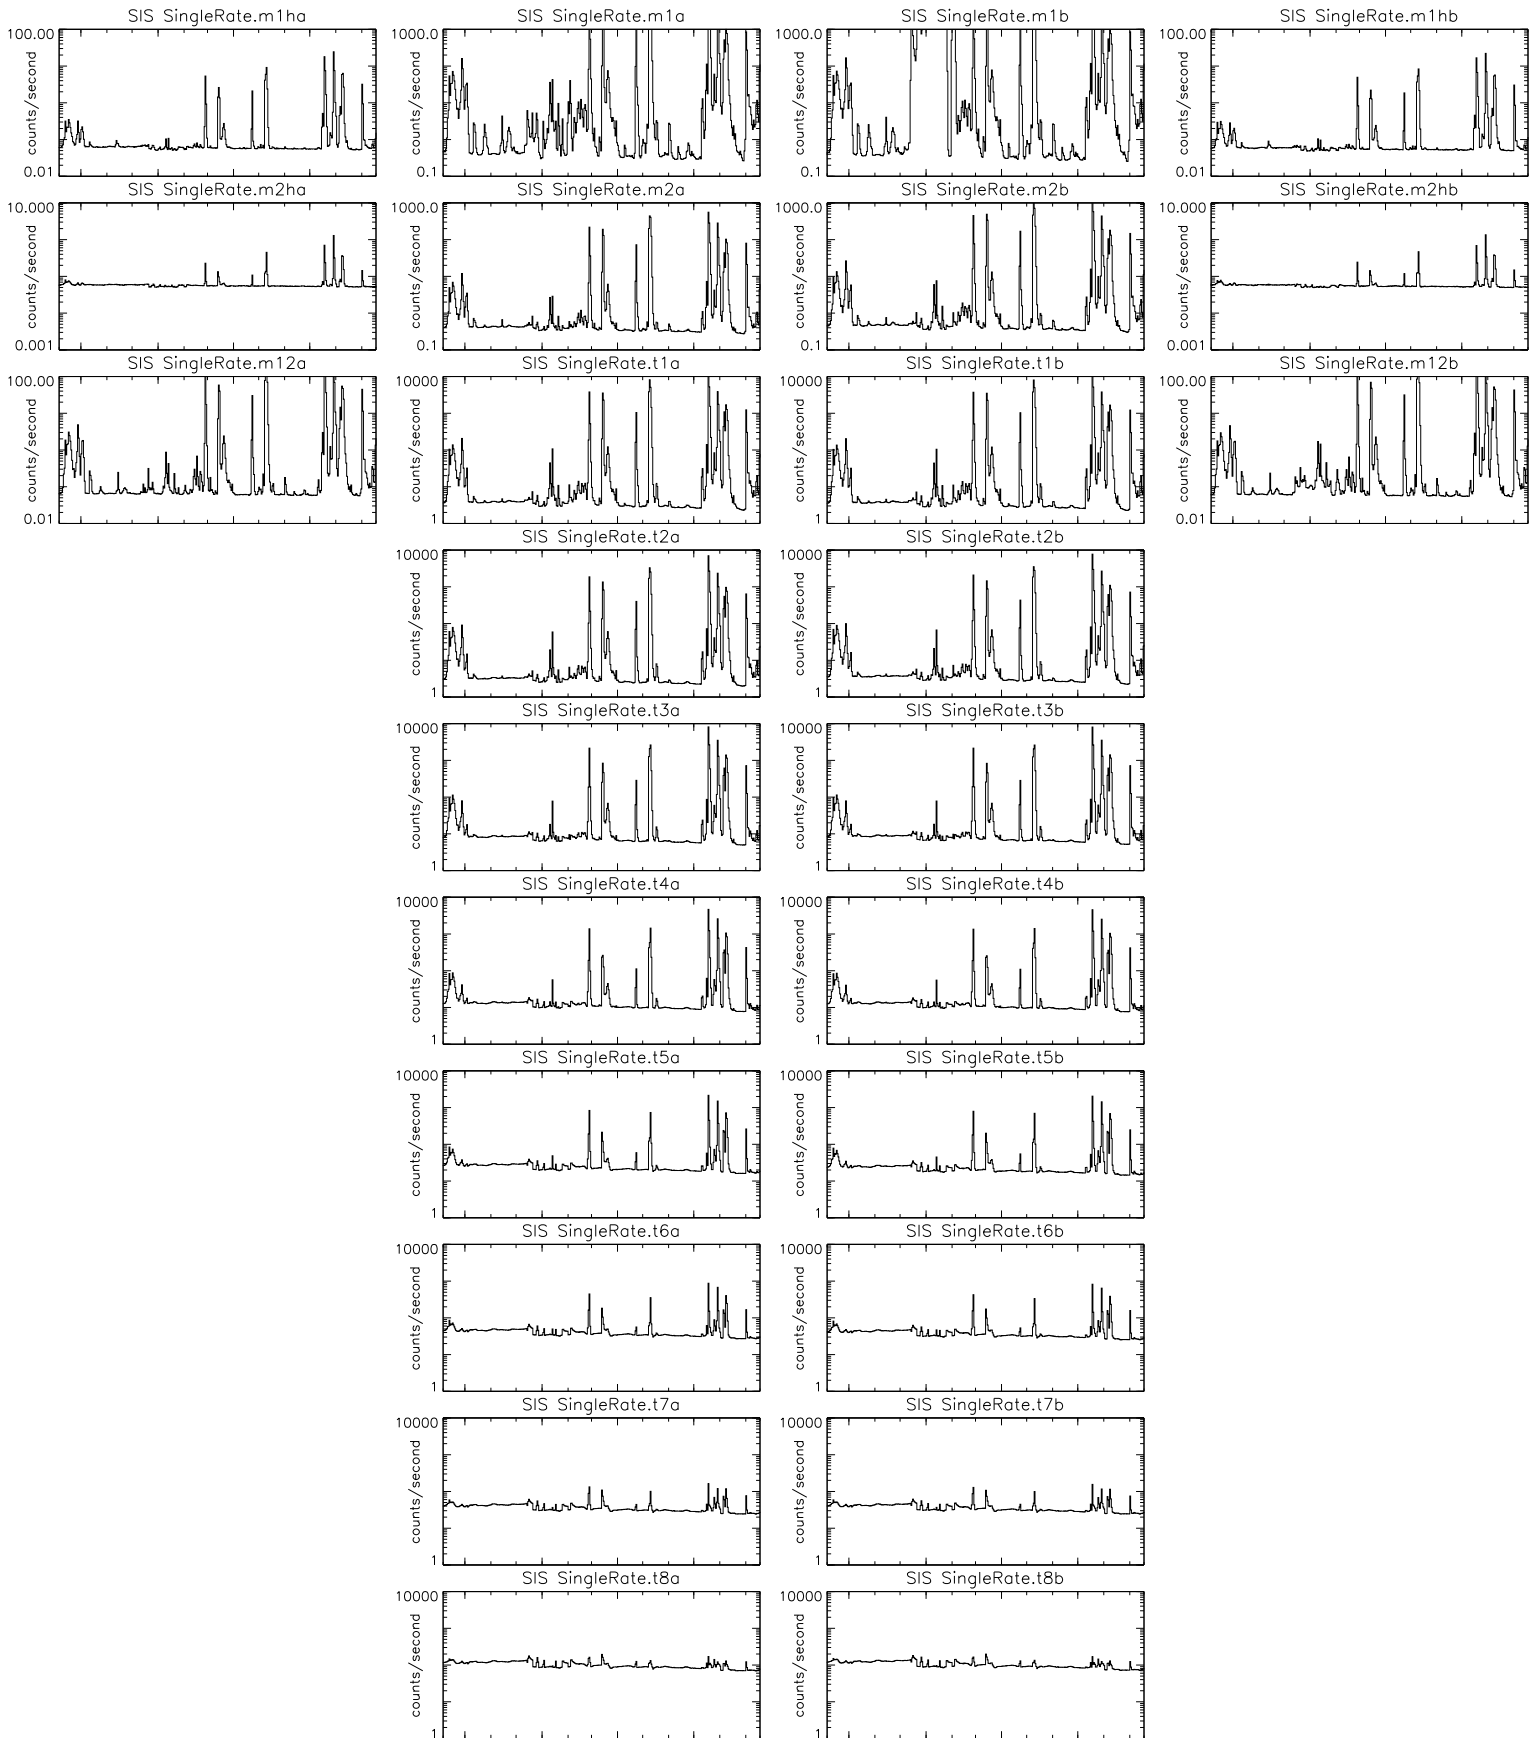

Bartels Rotation 2579-2592 – Daily Averages
 (05-Sep-2022 thru 17-Sep-2023)
 (248/2022 thru 260/2023)

Oct

Jan

Apr

Jul

time (05-Sep-2022 to 18-Sep-2023)

Bartels Rotation 2579-2592 – Daily Averages
(05-Sep-2022 thru 17-Sep-2023)
(248/2022 thru 260/2023)

Oct

Jan

Apr

Jul

time (05-Sep-2022 to 18-Sep-2023)

Bartels Rotation 2579-2592 – Daily Averages
 (05-Sep-2022 thru 17-Sep-2023)
 (248/2022 thru 260/2023)

Oct Jan Apr Jul
 time (05-Sep-2022 to 18-Sep-2023)