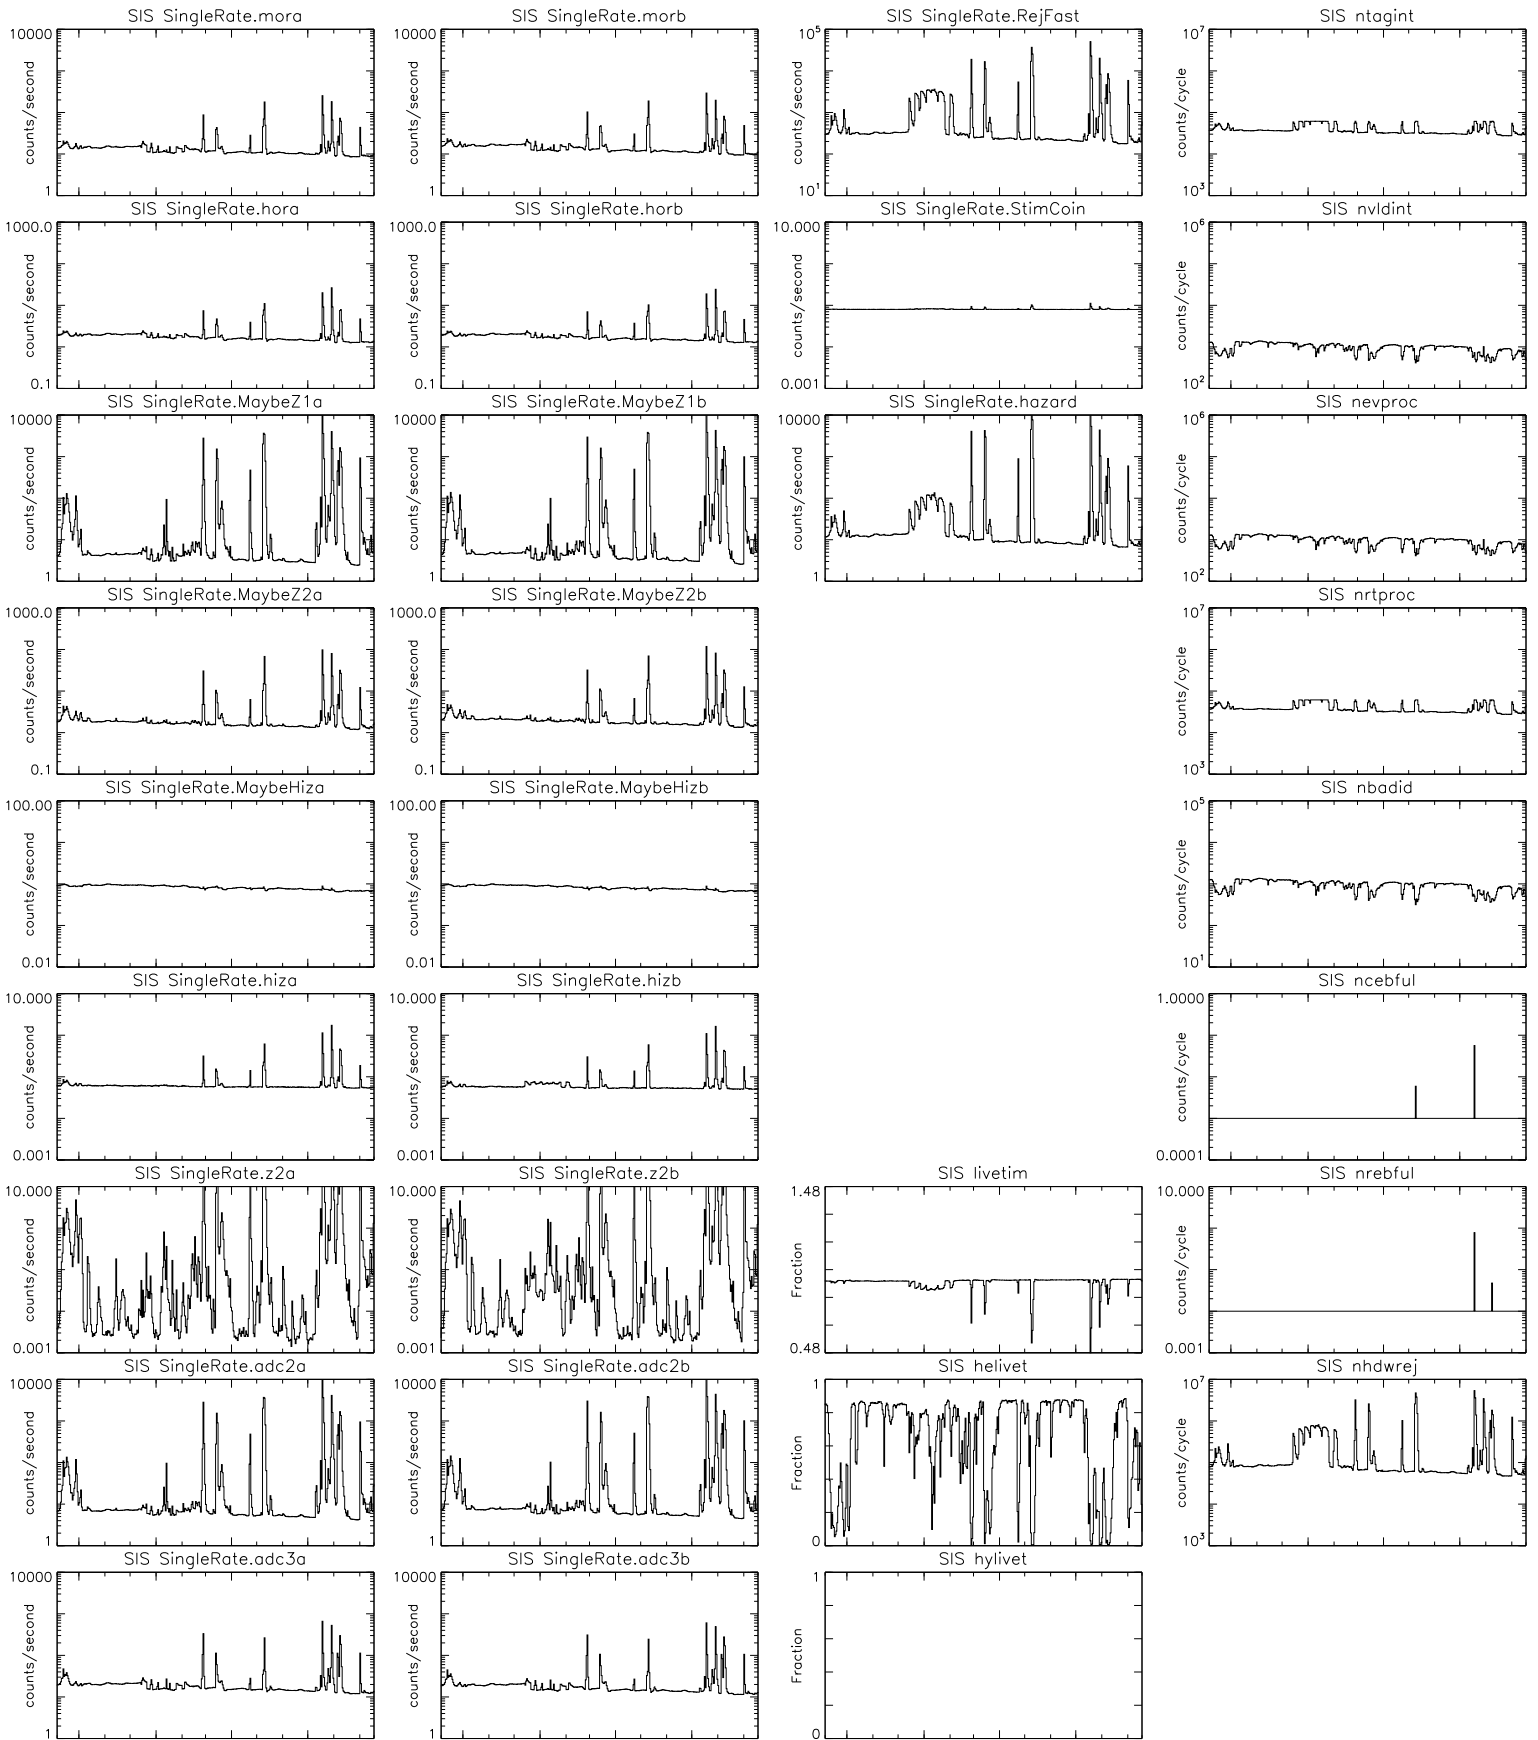

Bartels Rotation 2579-2592 – Daily Averages
 (05-Sep-2022 thru 17-Sep-2023)
 (248/2022 thru 260/2023)

Oct

Jan

Apr

Jul

time (05-Sep-2022 to 18-Sep-2023)

Bartels Rotation 2579-2592 – Daily Averages
(05-Sep-2022 thru 17-Sep-2023)
(248/2022 thru 260/2023)

Oct

Jan

Apr

Jul

time (05-Sep-2022 to 18-Sep-2023)

Bartels Rotation 2579-2592 – Daily Averages
 (05-Sep-2022 thru 17-Sep-2023)
 (248/2022 thru 260/2023)

Oct Jan Apr Jul
 time (05-Sep-2022 to 18-Sep-2023)