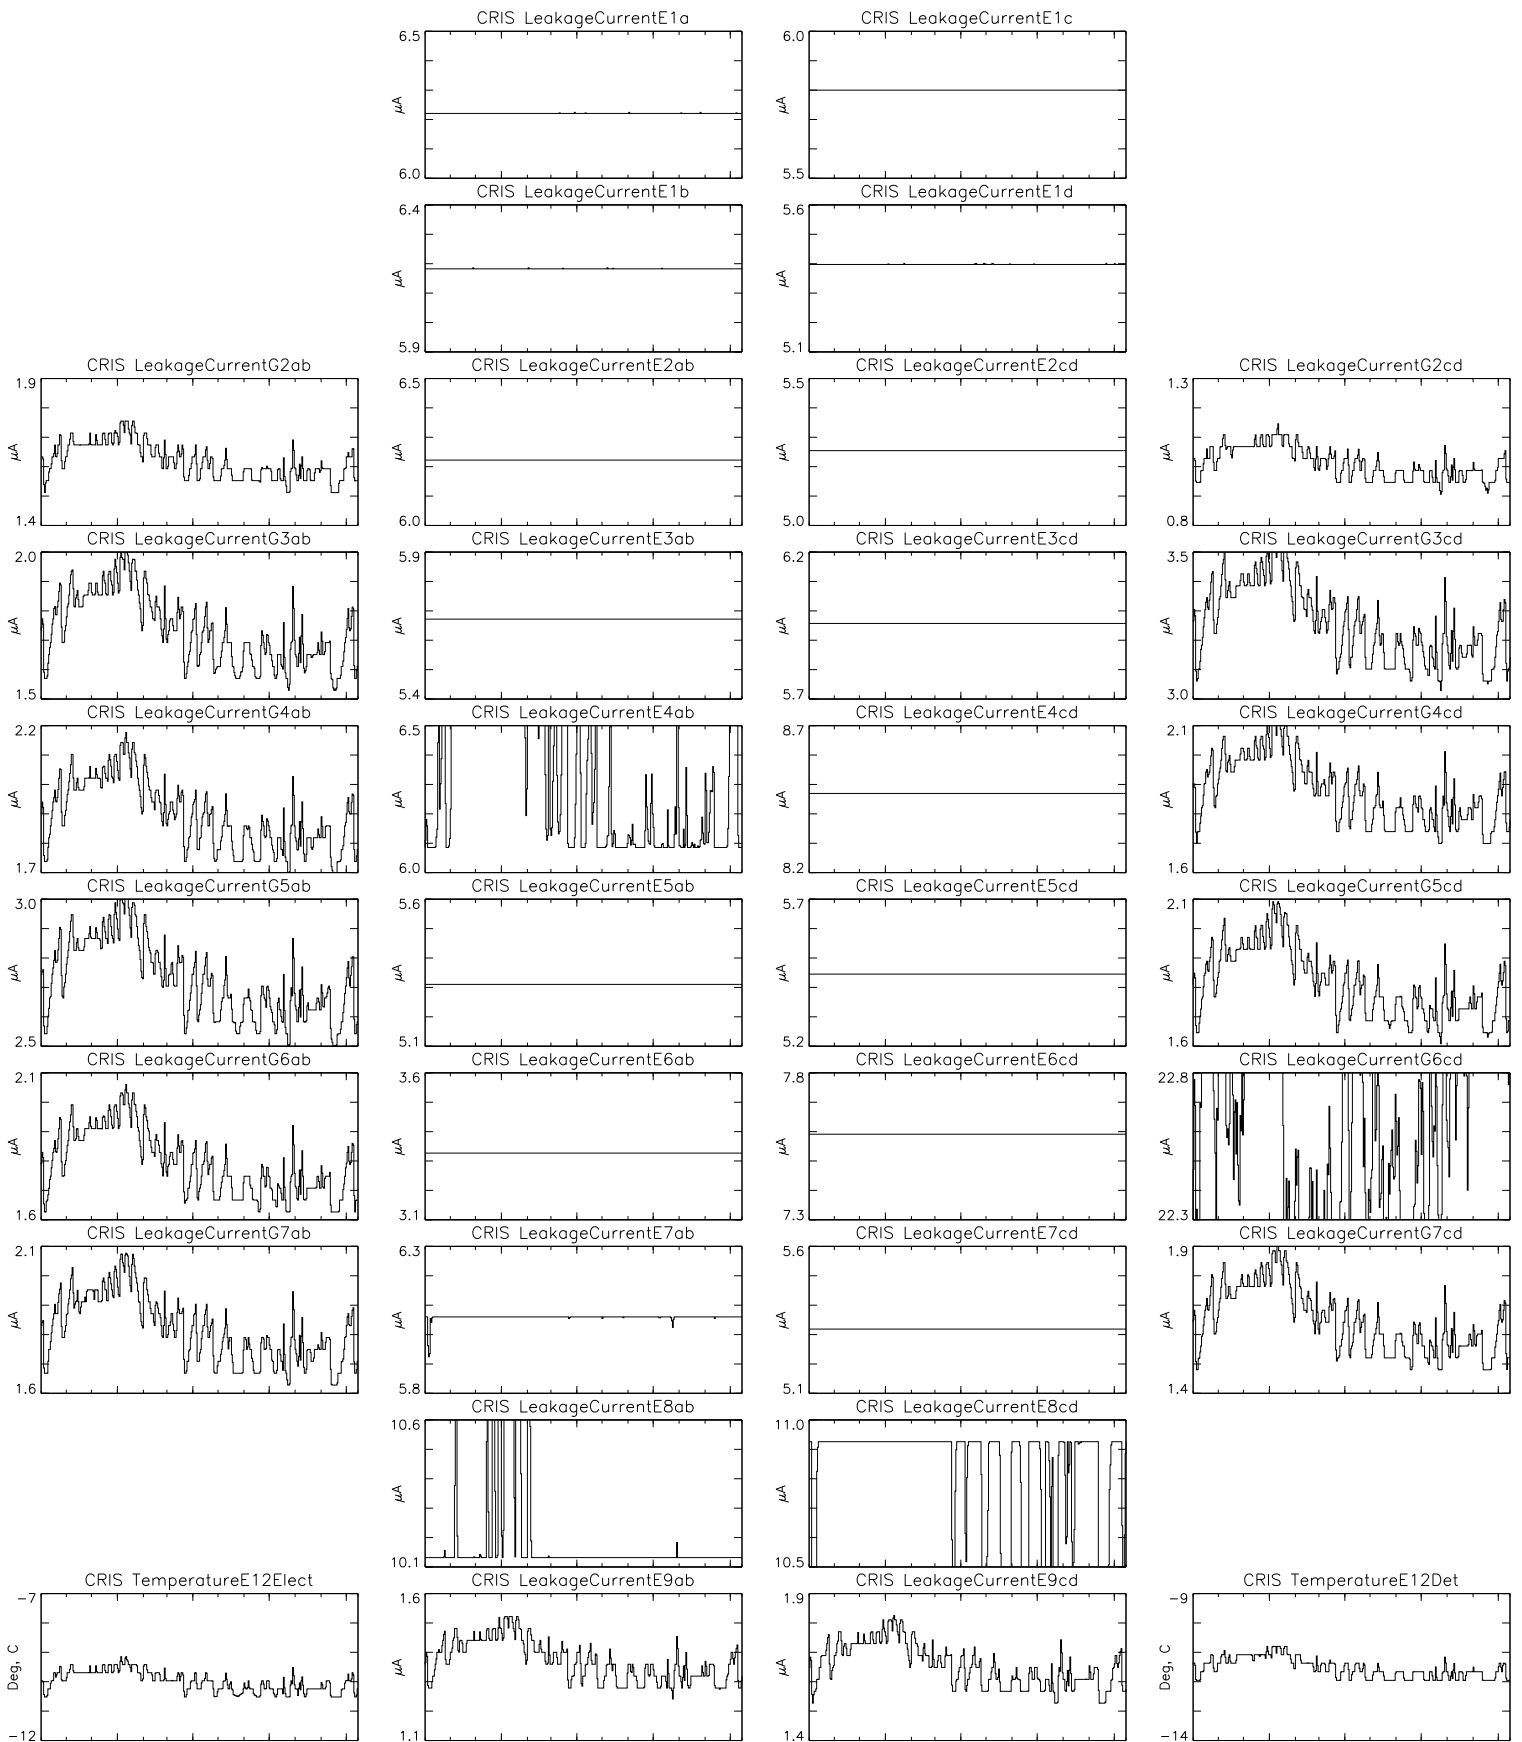

Bartels Rotation 2580-2593 – Daily Averages
 (02-Oct-2022 thru 14-Oct-2023)
 (275/2022 thru 287/2023)

Jan Apr Jul Oct
 time (02-Oct-2022 to 15-Oct-2023)

Bartels Rotation 2580–2593 – Daily Averages
 (02–Oct–2022 thru 14–Oct–2023)
 (275/2022 thru 287/2023)

Jan Apr Jul Oct
 time (02–Oct–2022 to 15–Oct–2023)

Bartels Rotation 2580-2593 – Daily Averages
(02-Oct-2022 thru 14-Oct-2023)
(275/2022 thru 287/2023)

Jan Apr Jul Oct
time (02-Oct-2022 to 15-Oct-2023)

Bartels Rotation 2580-2593 – Daily Averages (02-Oct-2022 thru 14-Oct-2023) (275/2022 thru 287/2023)