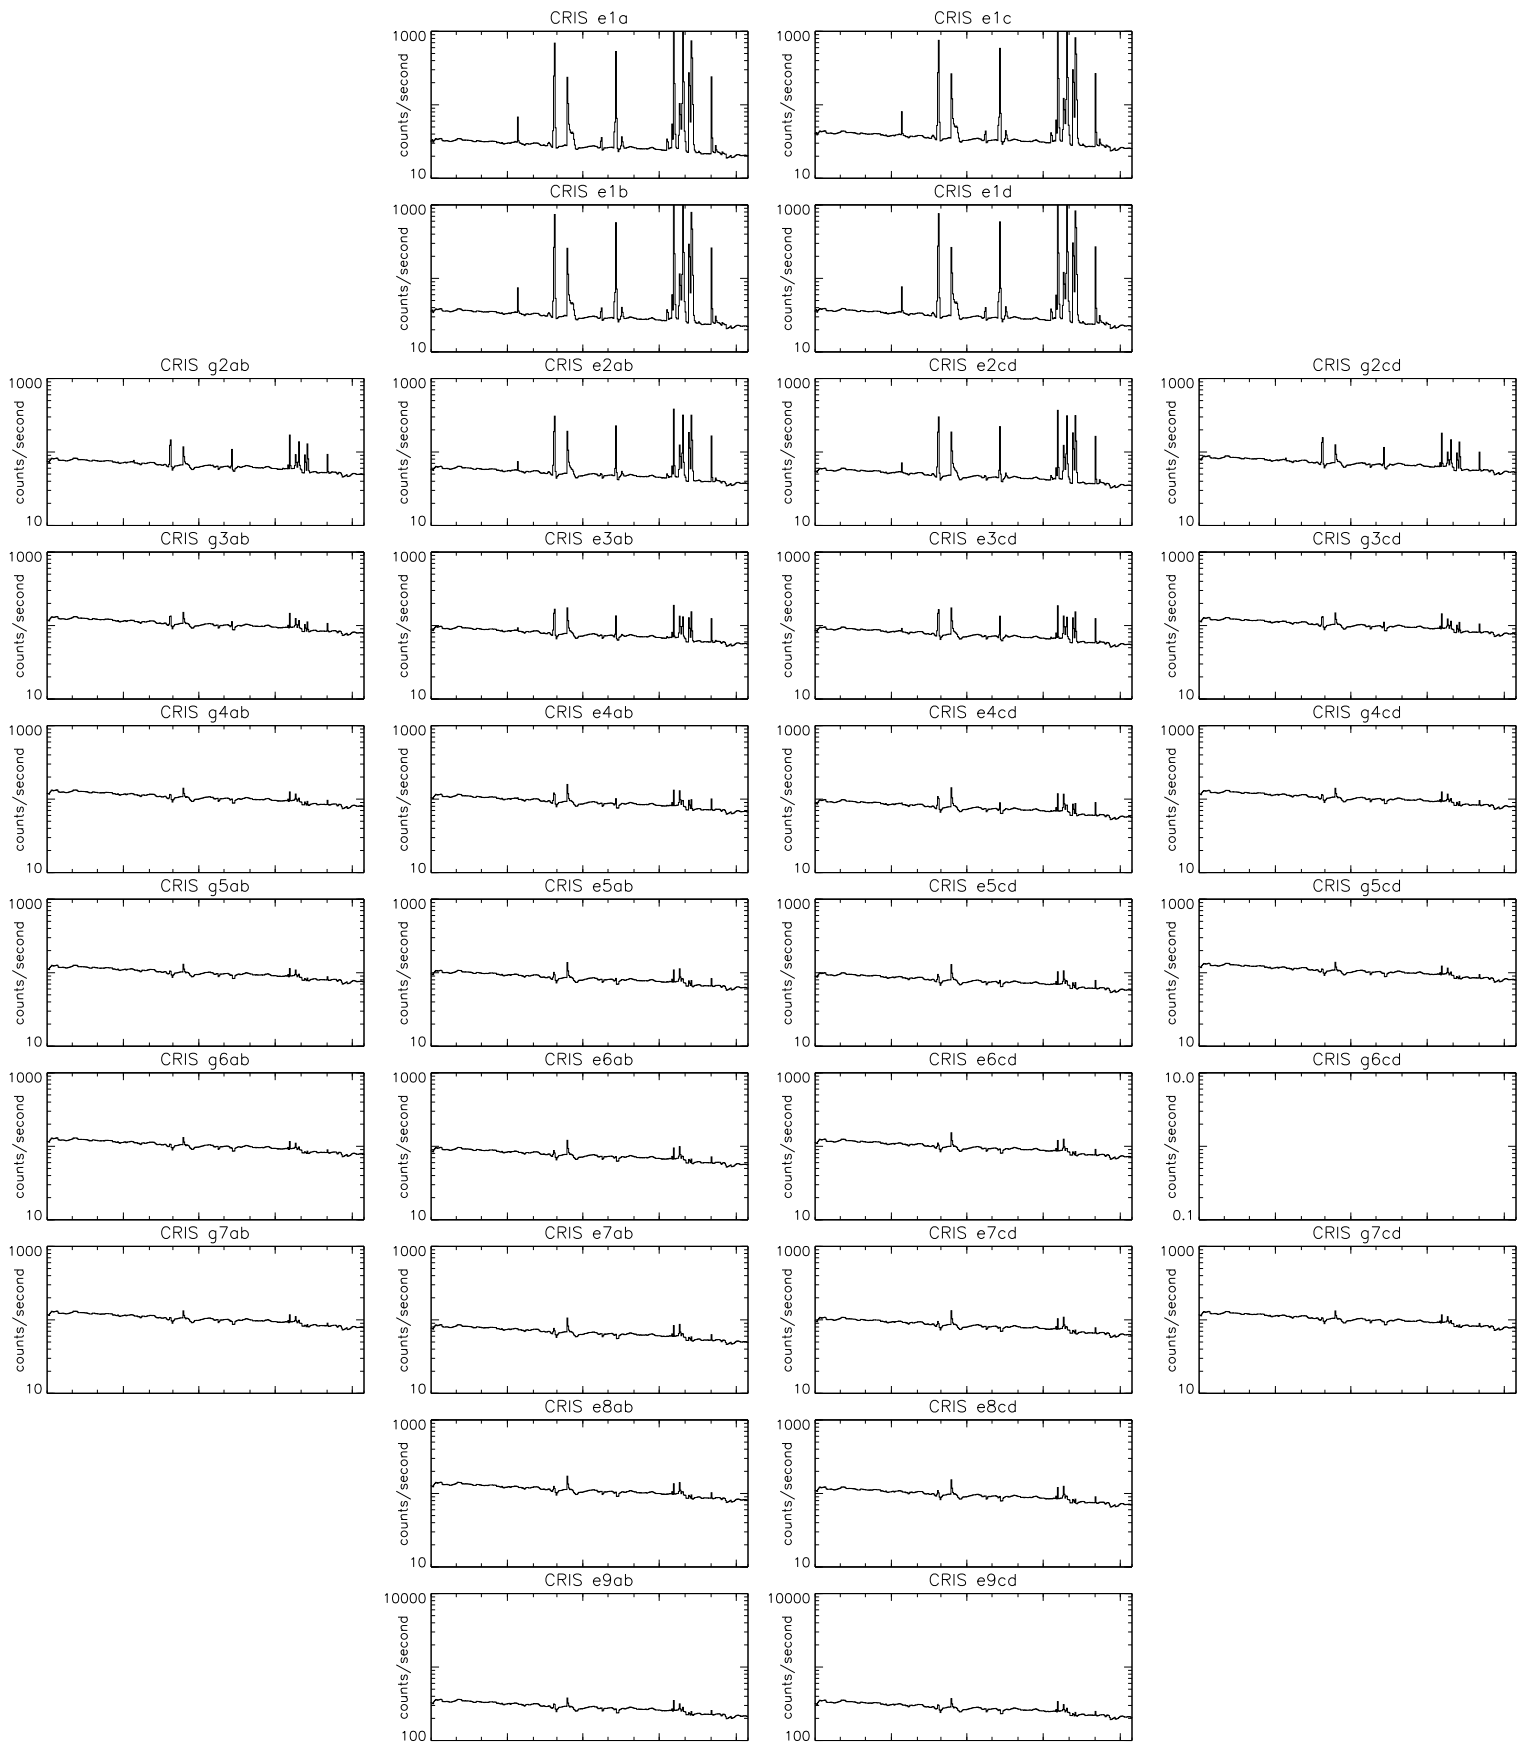

Bartels Rotation 2580-2593 – Daily Averages
 (02-Oct-2022 thru 14-Oct-2023)
 (275/2022 thru 287/2023)

Jan Apr Jul Oct
 time (02-Oct-2022 to 15-Oct-2023)

Bartels Rotation 2580–2593 – Daily Averages
 (02–Oct–2022 thru 14–Oct–2023)
 (275/2022 thru 287/2023)

Jan Apr Jul Oct
 time (02–Oct–2022 to 15–Oct–2023)

Bartels Rotation 2580-2593 – Daily Averages
(02-Oct-2022 thru 14-Oct-2023)
(275/2022 thru 287/2023)

Jan Apr Jul Oct
time (02-Oct-2022 to 15-Oct-2023)

Bartels Rotation 2580-2593 – Daily Averages (02-Oct-2022 thru 14-Oct-2023) (275/2022 thru 287/2023)