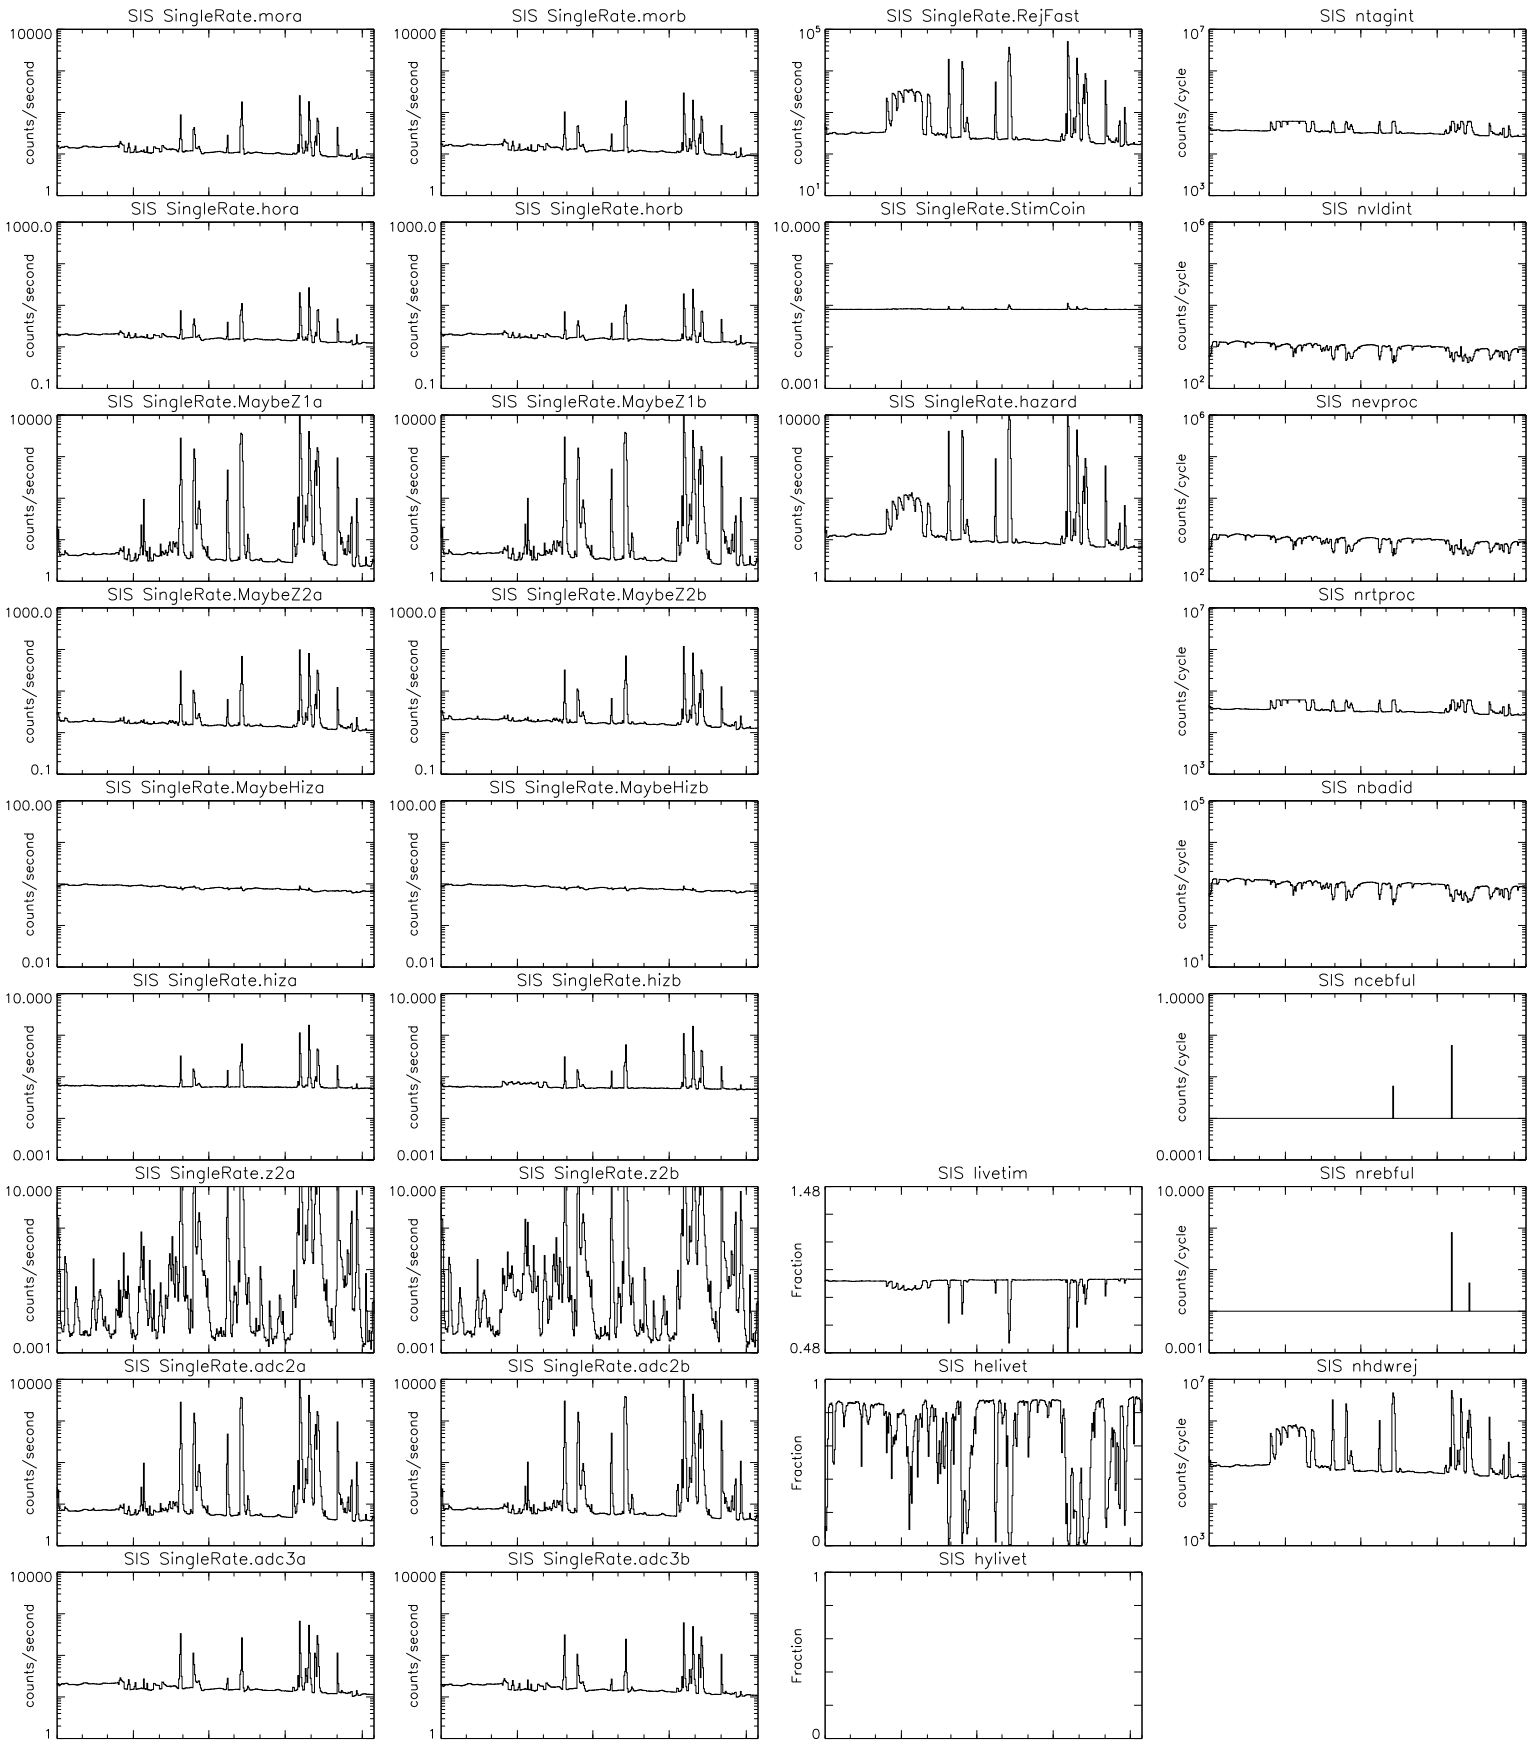

Bartels Rotation 2580–2593 – Daily Averages
 (02–Oct–2022 thru 14–Oct–2023)
 (275/2022 thru 287/2023)

Jan Apr Jul Oct
 time (02–Oct–2022 to 15–Oct–2023)

Bartels Rotation 2580-2593 – Daily Averages
(02-Oct-2022 thru 14-Oct-2023)
(275/2022 thru 287/2023)

Jan Apr Jul Oct
time (02-Oct-2022 to 15-Oct-2023)

Bartels Rotation 2580-2593 – Daily Averages
 (02-Oct-2022 thru 14-Oct-2023)
 (275/2022 thru 287/2023)

Jan Apr Jul Oct
 time (02-Oct-2022 to 15-Oct-2023)