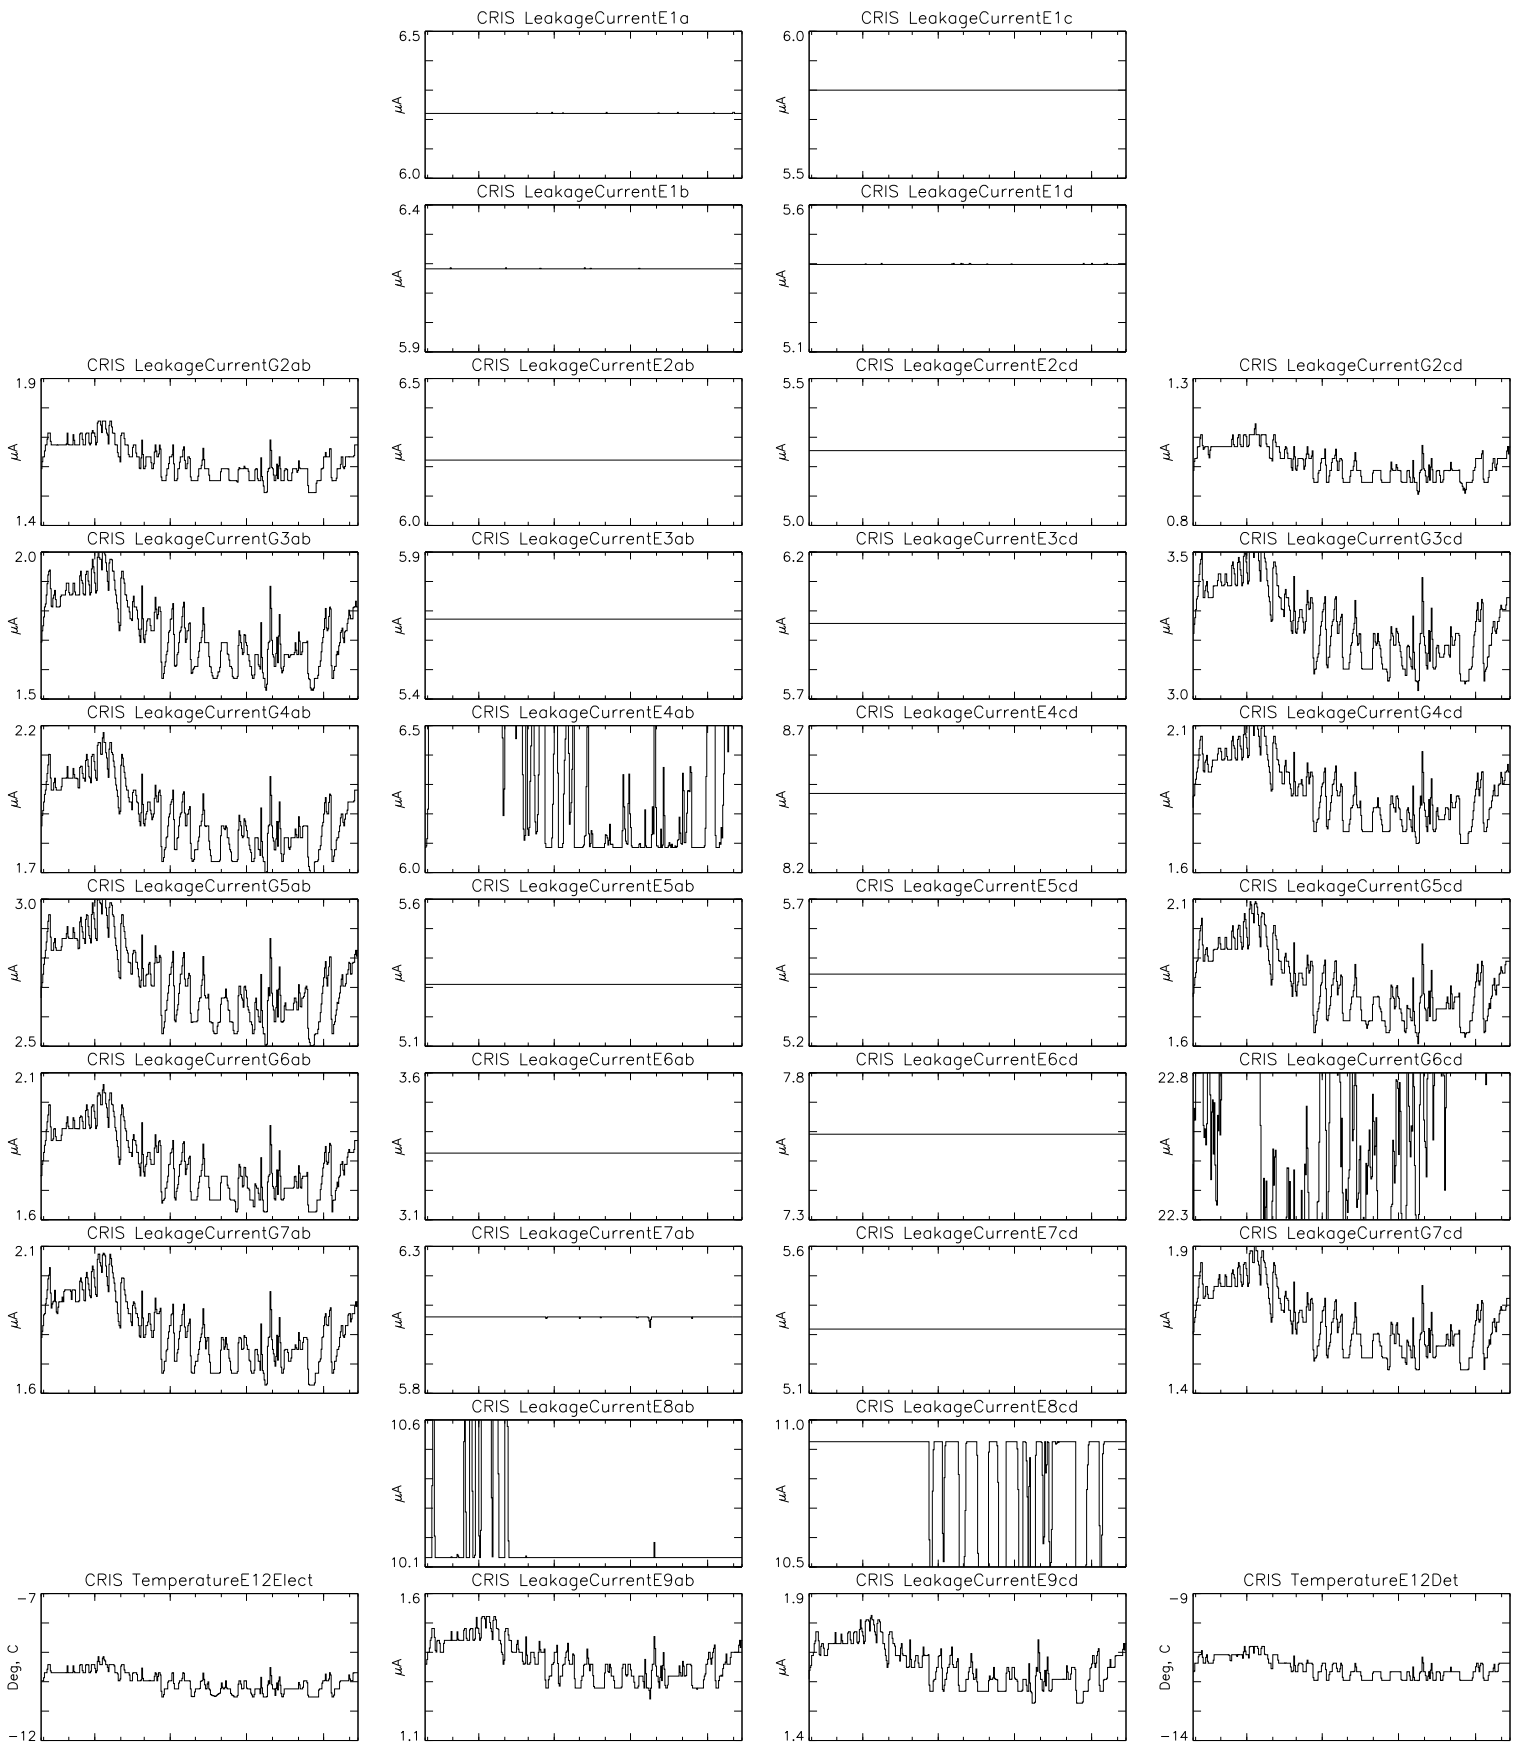

Bartels Rotation 2581-2594 – Daily Averages
 (29-Oct-2022 thru 10-Nov-2023)
 (302/2022 thru 314/2023)

Jan Apr Jul Oct
 time (29-Oct-2022 to 11-Nov-2023)

Bartels Rotation 2581–2594 – Daily Averages
 (29–Oct–2022 thru 10–Nov–2023)
 (302/2022 thru 314/2023)

Jan Apr Jul Oct
 time (29–Oct–2022 to 11–Nov–2023)

Bartels Rotation 2581-2594 – Daily Averages
(29-Oct-2022 thru 10-Nov-2023)
(302/2022 thru 314/2023)

Jan Apr Jul Oct
time (29-Oct-2022 to 11-Nov-2023)