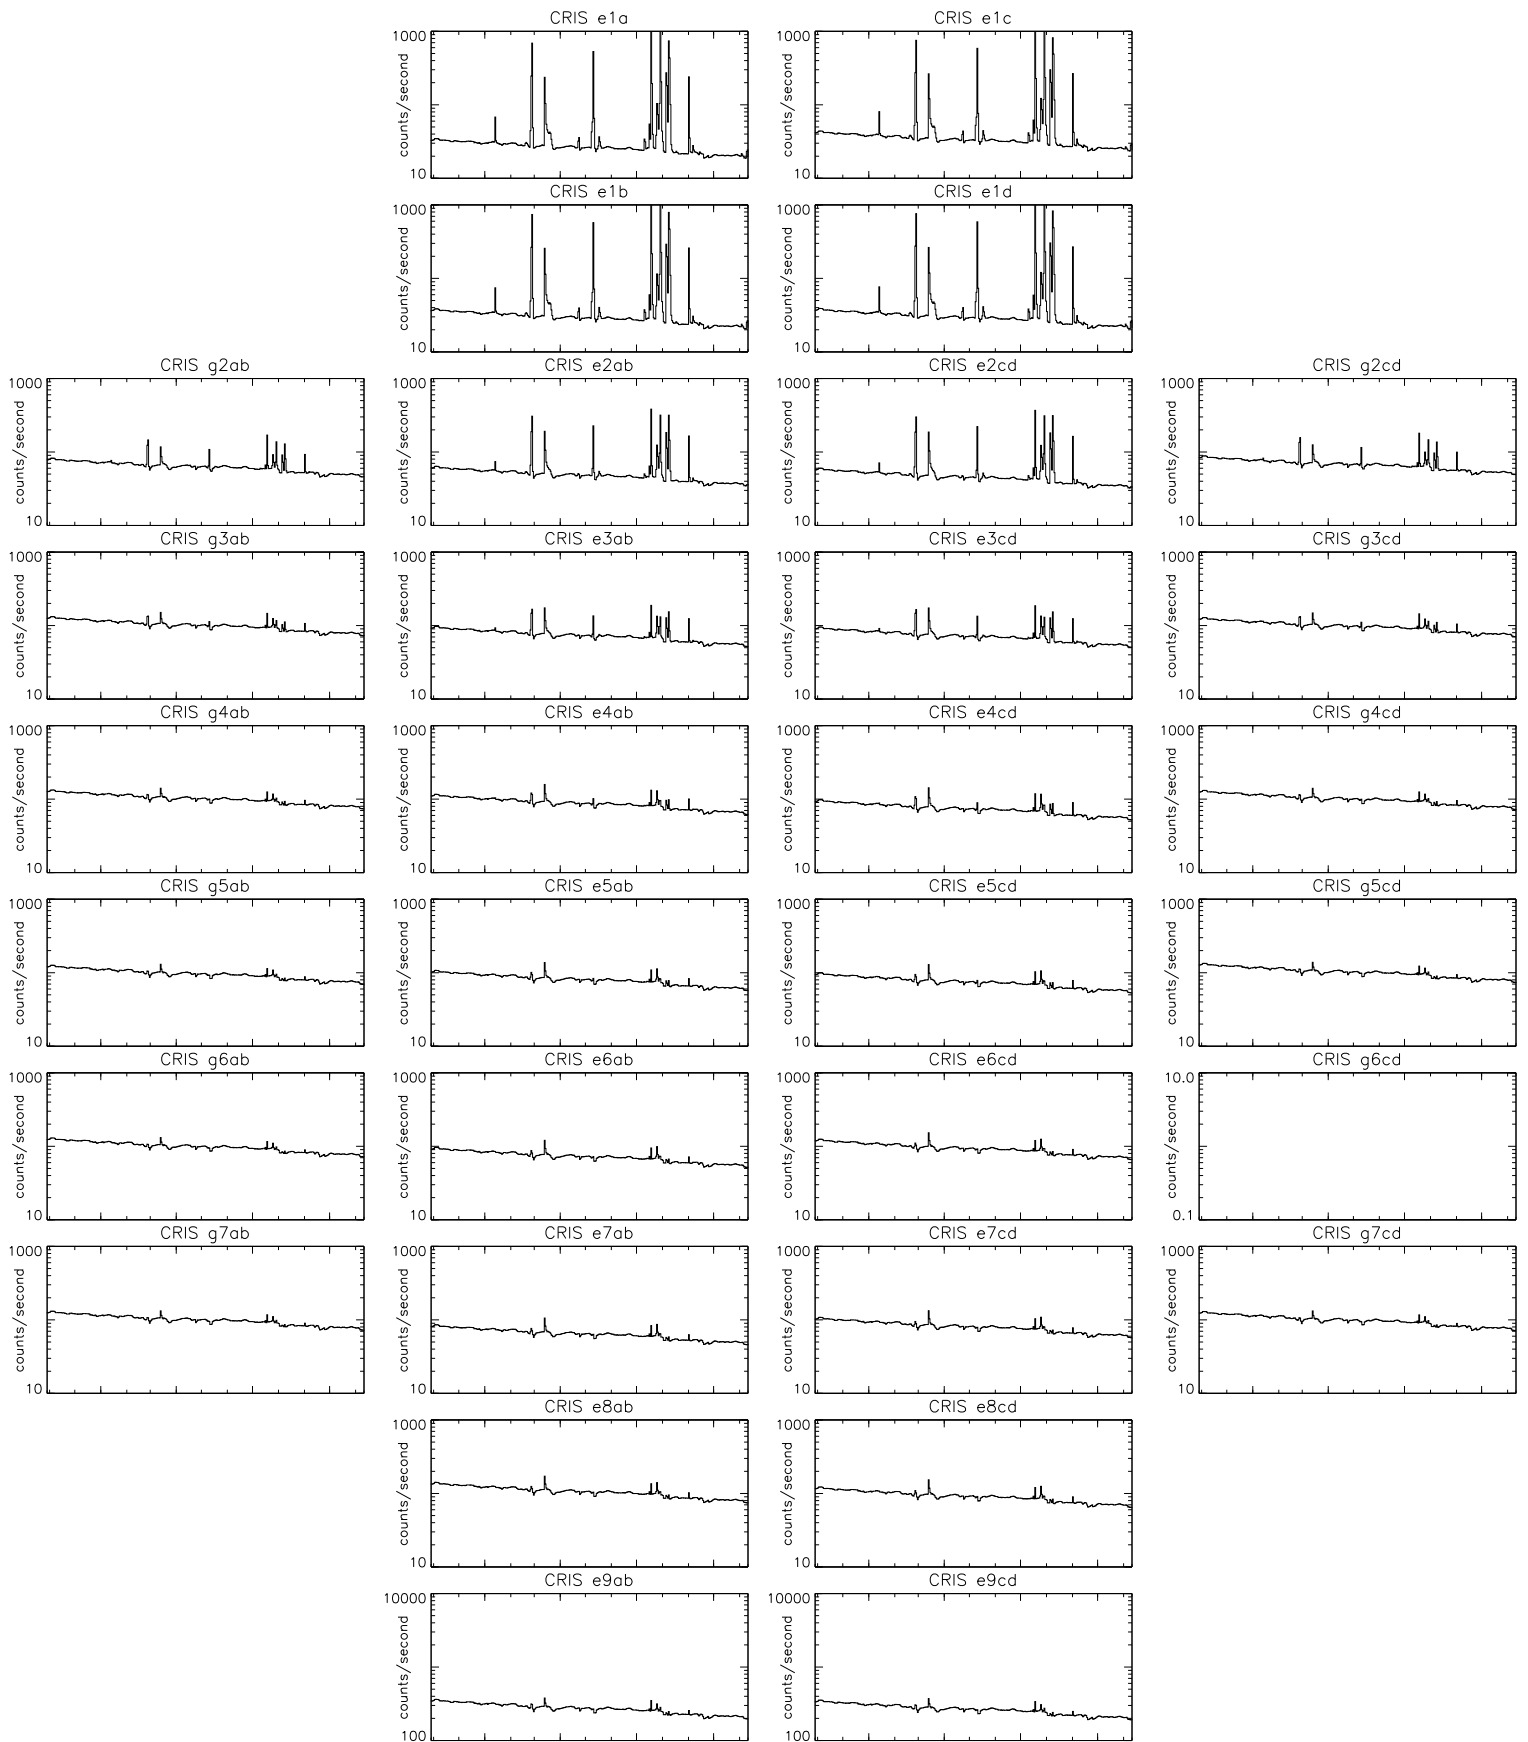

Bartels Rotation 2581-2594 – Daily Averages
 (29-Oct-2022 thru 10-Nov-2023)
 (302/2022 thru 314/2023)

Jan Apr Jul Oct
 time (29-Oct-2022 to 11-Nov-2023)

Bartels Rotation 2581–2594 – Daily Averages
 (29–Oct–2022 thru 10–Nov–2023)
 (302/2022 thru 314/2023)

Jan Apr Jul Oct
 time (29–Oct–2022 to 11–Nov–2023)

Bartels Rotation 2581-2594 – Daily Averages
(29-Oct-2022 thru 10-Nov-2023)
(302/2022 thru 314/2023)

Jan Apr Jul Oct
time (29-Oct-2022 to 11-Nov-2023)