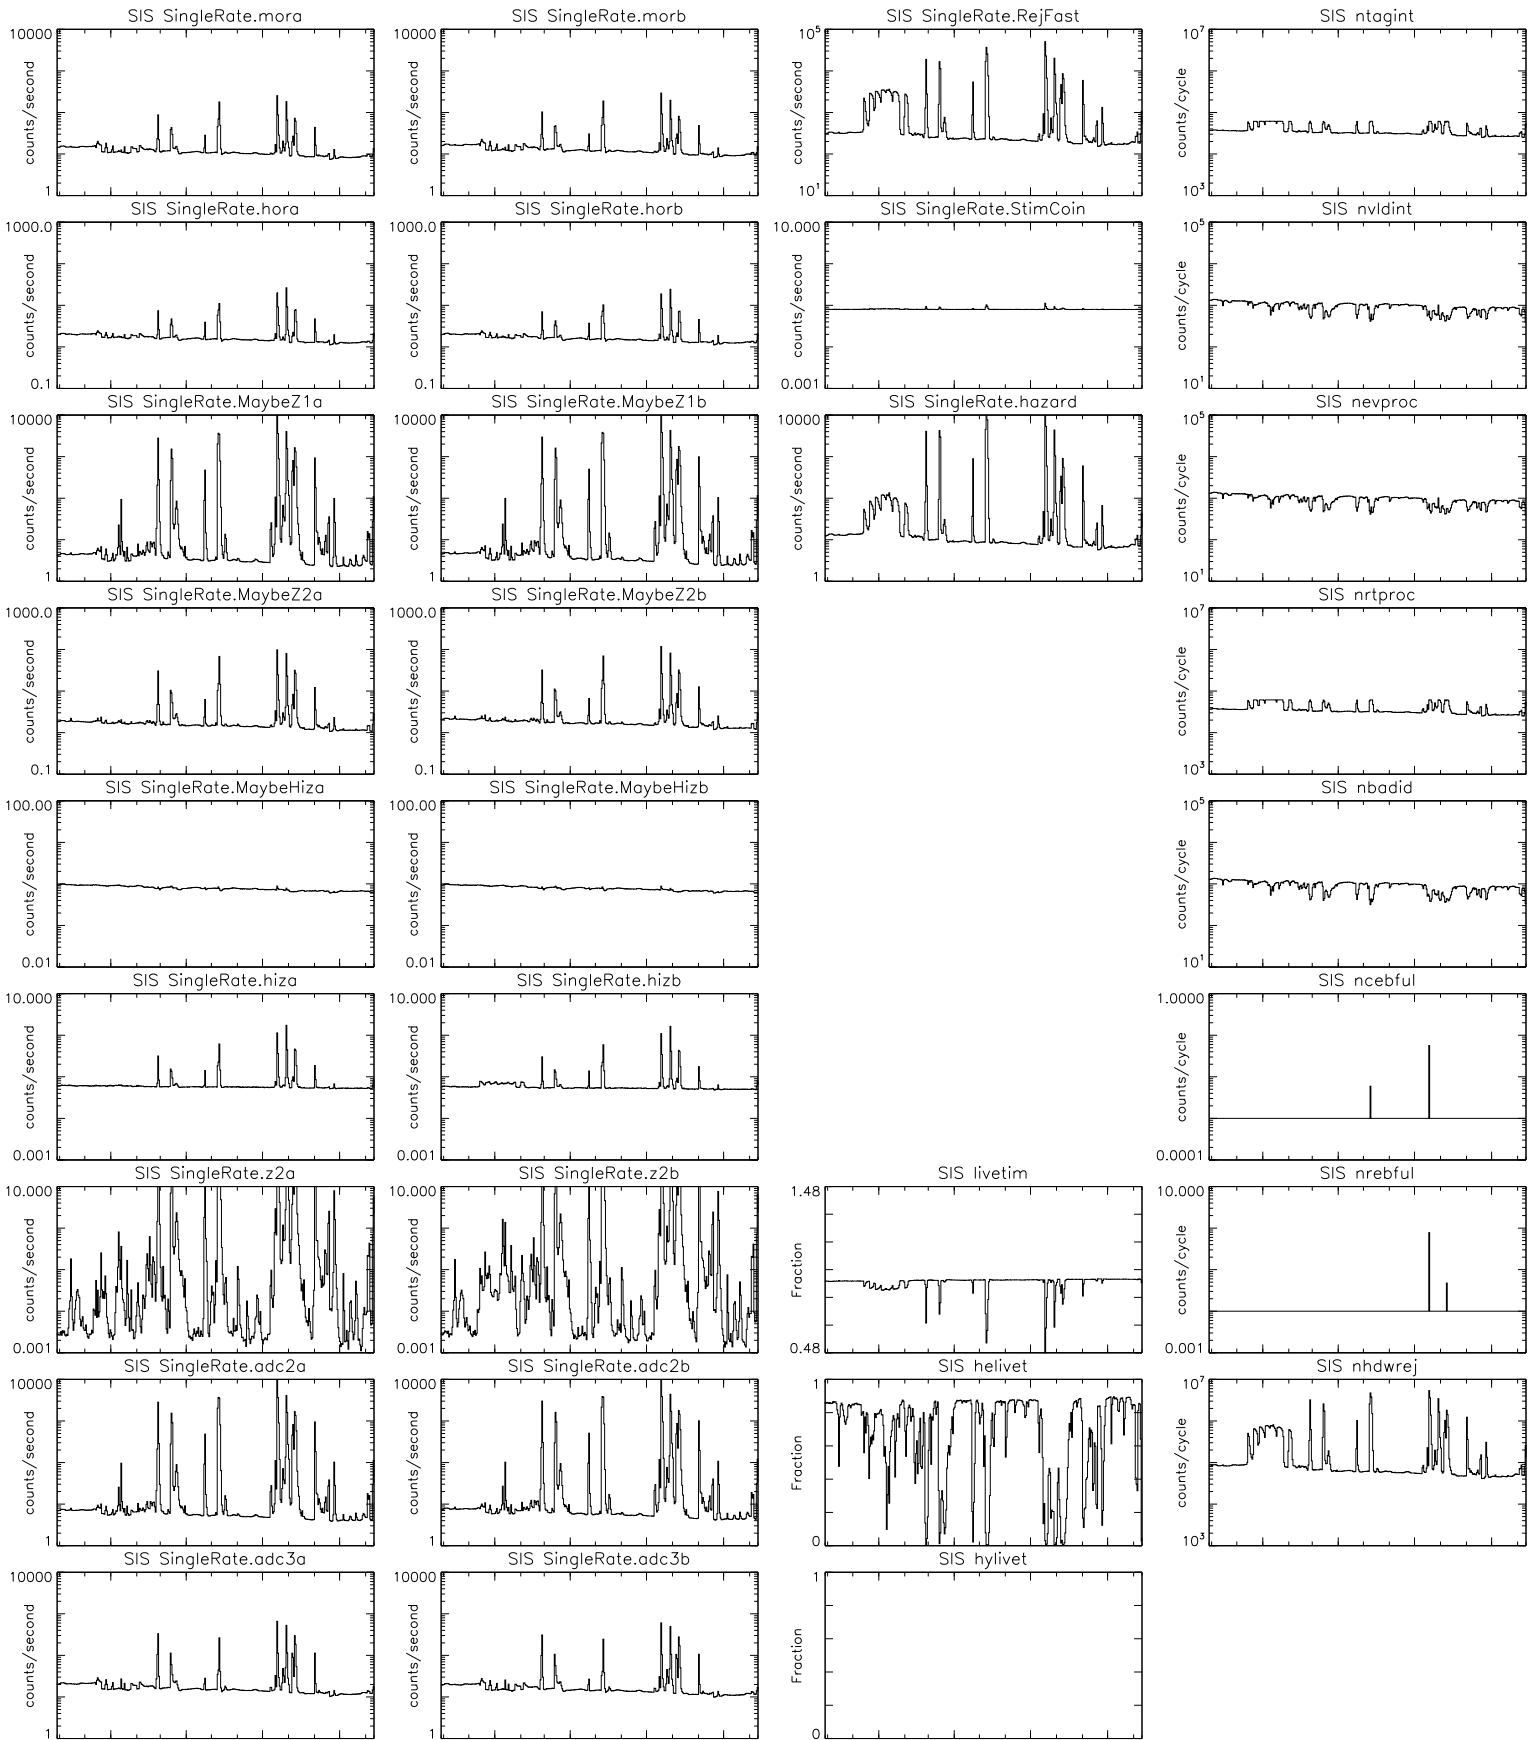

Bartels Rotation 2581-2594 – Daily Averages
(29-Oct-2022 thru 10-Nov-2023)
(302/2022 thru 314/2023)

Jan

Apr

Jul

Oct

time (29-Oct-2022 to 11-Nov-2023)

Bartels Rotation 2581-2594 – Daily Averages
(29-Oct-2022 thru 10-Nov-2023)
(302/2022 thru 314/2023)

Jan Apr Jul Oct
time (29-Oct-2022 to 11-Nov-2023)

Bartels Rotation 2581–2594 – Daily Averages (29–Oct–2022 thru 10–Nov–2023) (302/2022 thru 314/2023)

Jan
Apr
Jul
Oct

time (29–Oct–2022 to 11–Nov–2023)