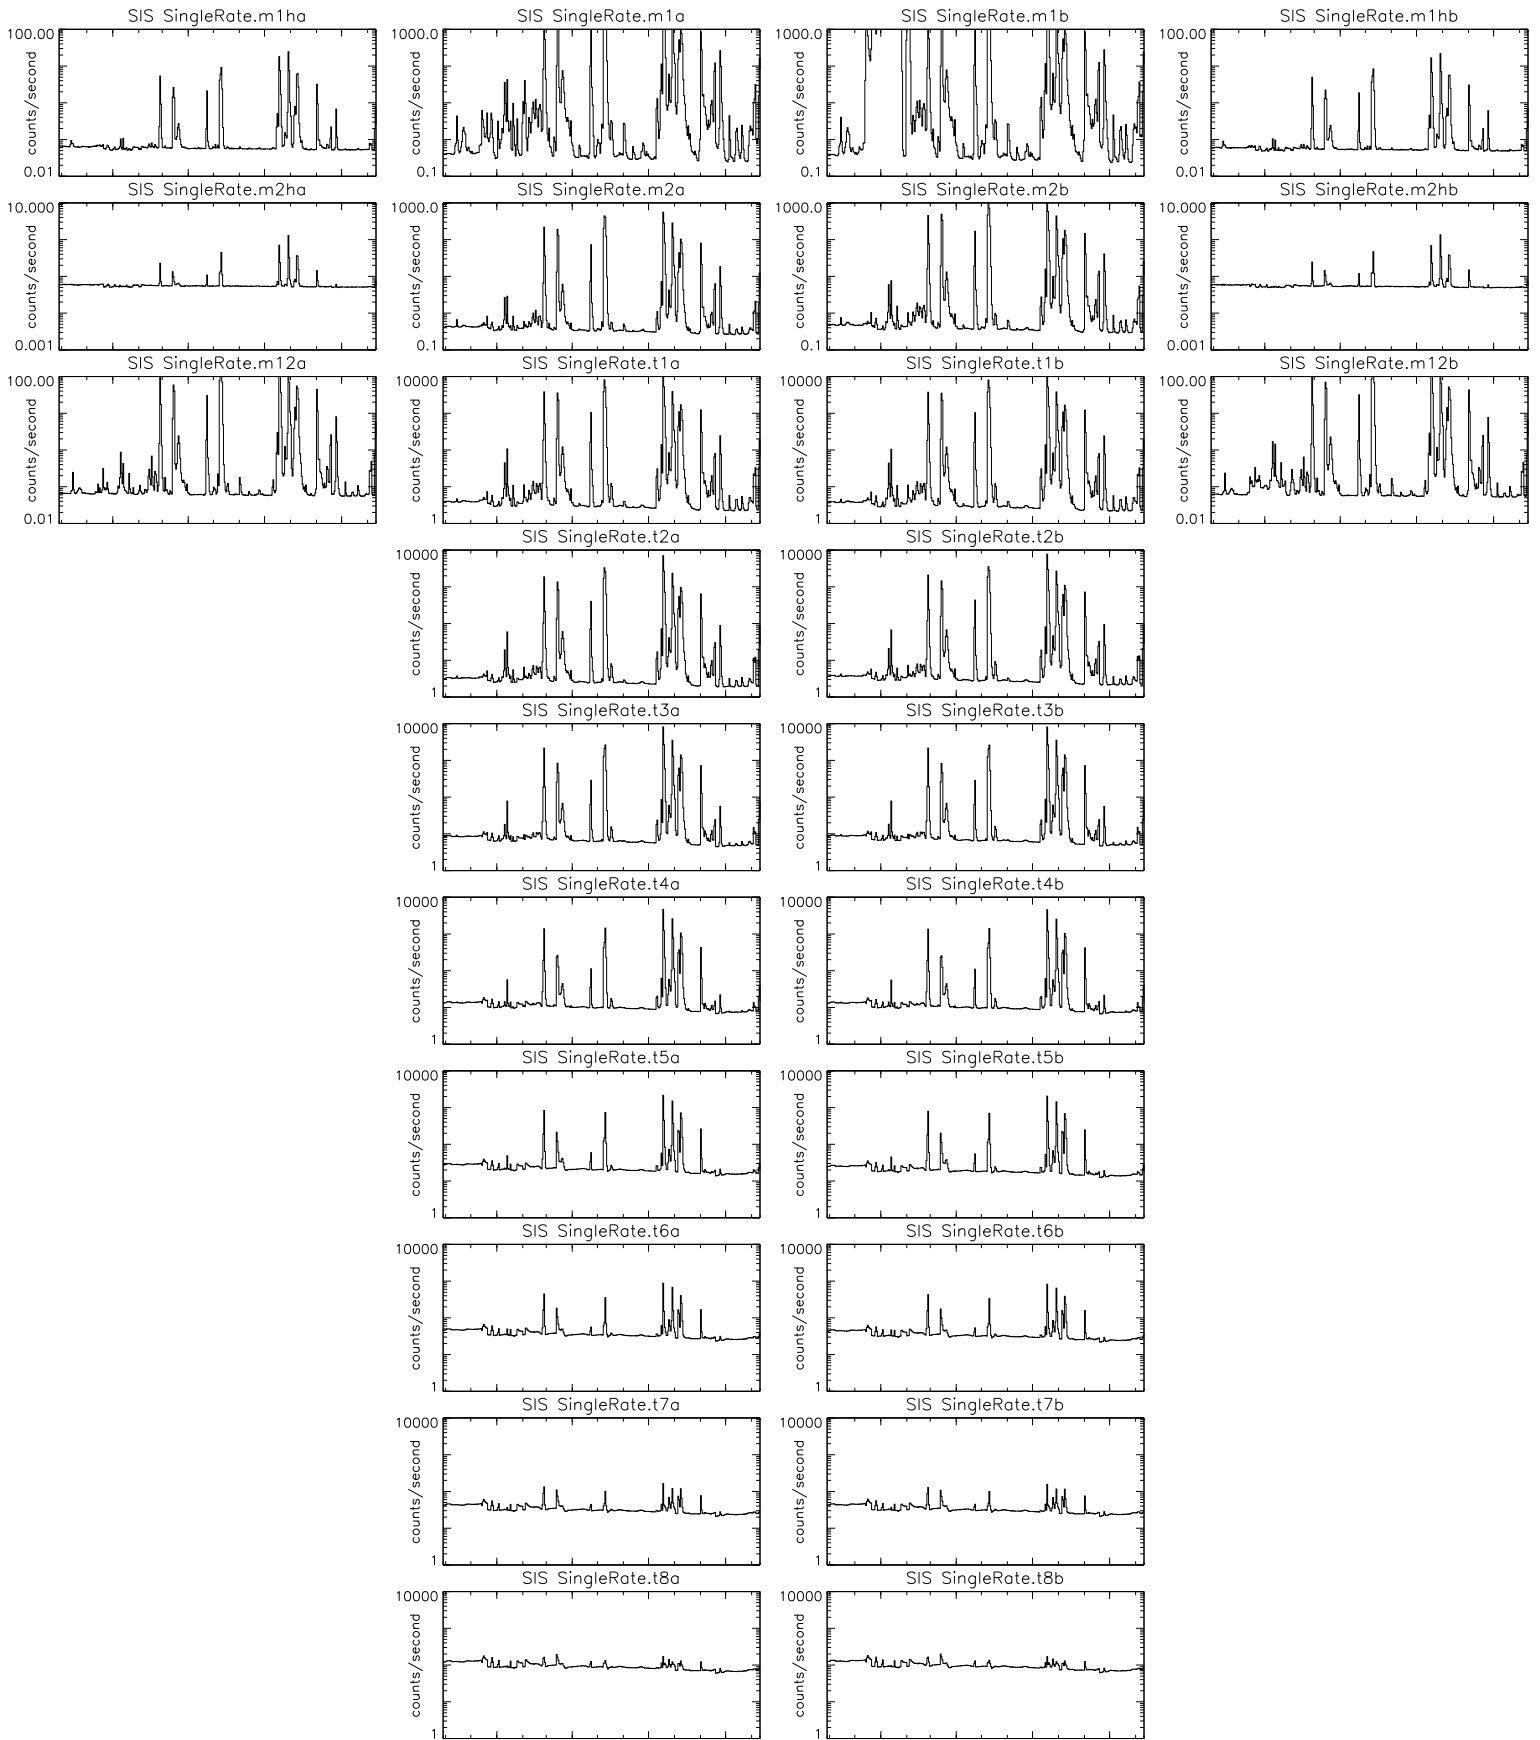

Bartels Rotation 2581-2594 – Daily Averages
(29-Oct-2022 thru 10-Nov-2023)
(302/2022 thru 314/2023)

Jan

Apr

Jul

Oct

time (29-Oct-2022 to 11-Nov-2023)

Bartels Rotation 2581-2594 – Daily Averages
(29-Oct-2022 thru 10-Nov-2023)
(302/2022 thru 314/2023)

Jan Apr Jul Oct
time (29-Oct-2022 to 11-Nov-2023)

Bartels Rotation 2581–2594 – Daily Averages (29–Oct–2022 thru 10–Nov–2023) (302/2022 thru 314/2023)

Jan
Apr
Jul
Oct

time (29–Oct–2022 to 11–Nov–2023)