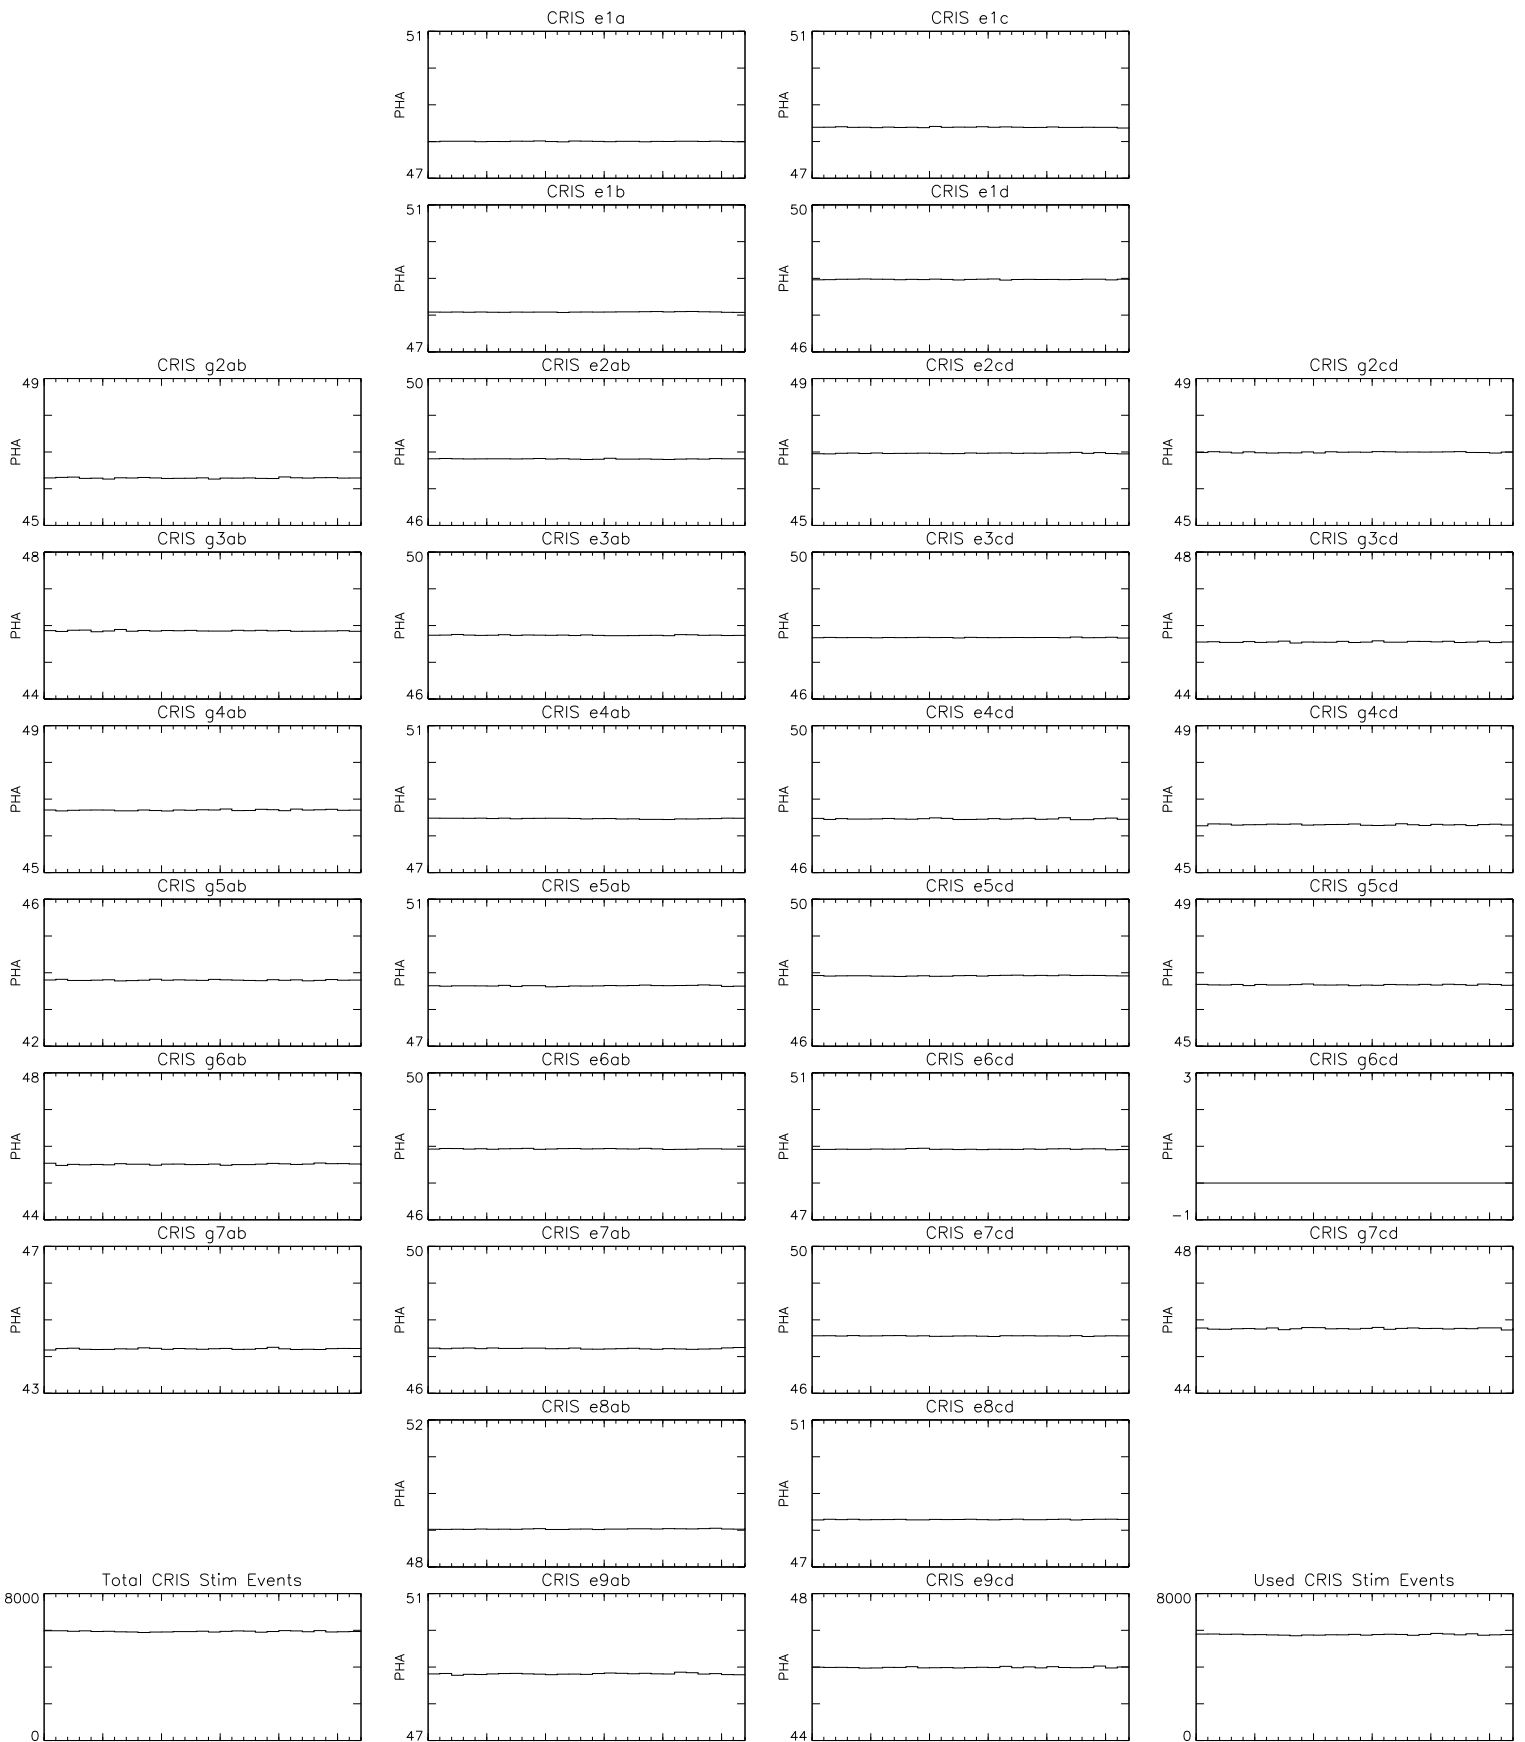

Bartels Rotation 2595
Stim events – Daily fitted slope
(11–Nov–2023 thru 07–Dec–2023) (315/2023 thru 341/2023)

Bartels Rotation 2595
Stim events - Daily fitted offset
(11-Nov-2023 thru 07-Dec-2023) (315/2023 thru 341/2023)

11 16 21 26 Dec 1 6
time (11-Nov-2023 to 08-Dec-2023)