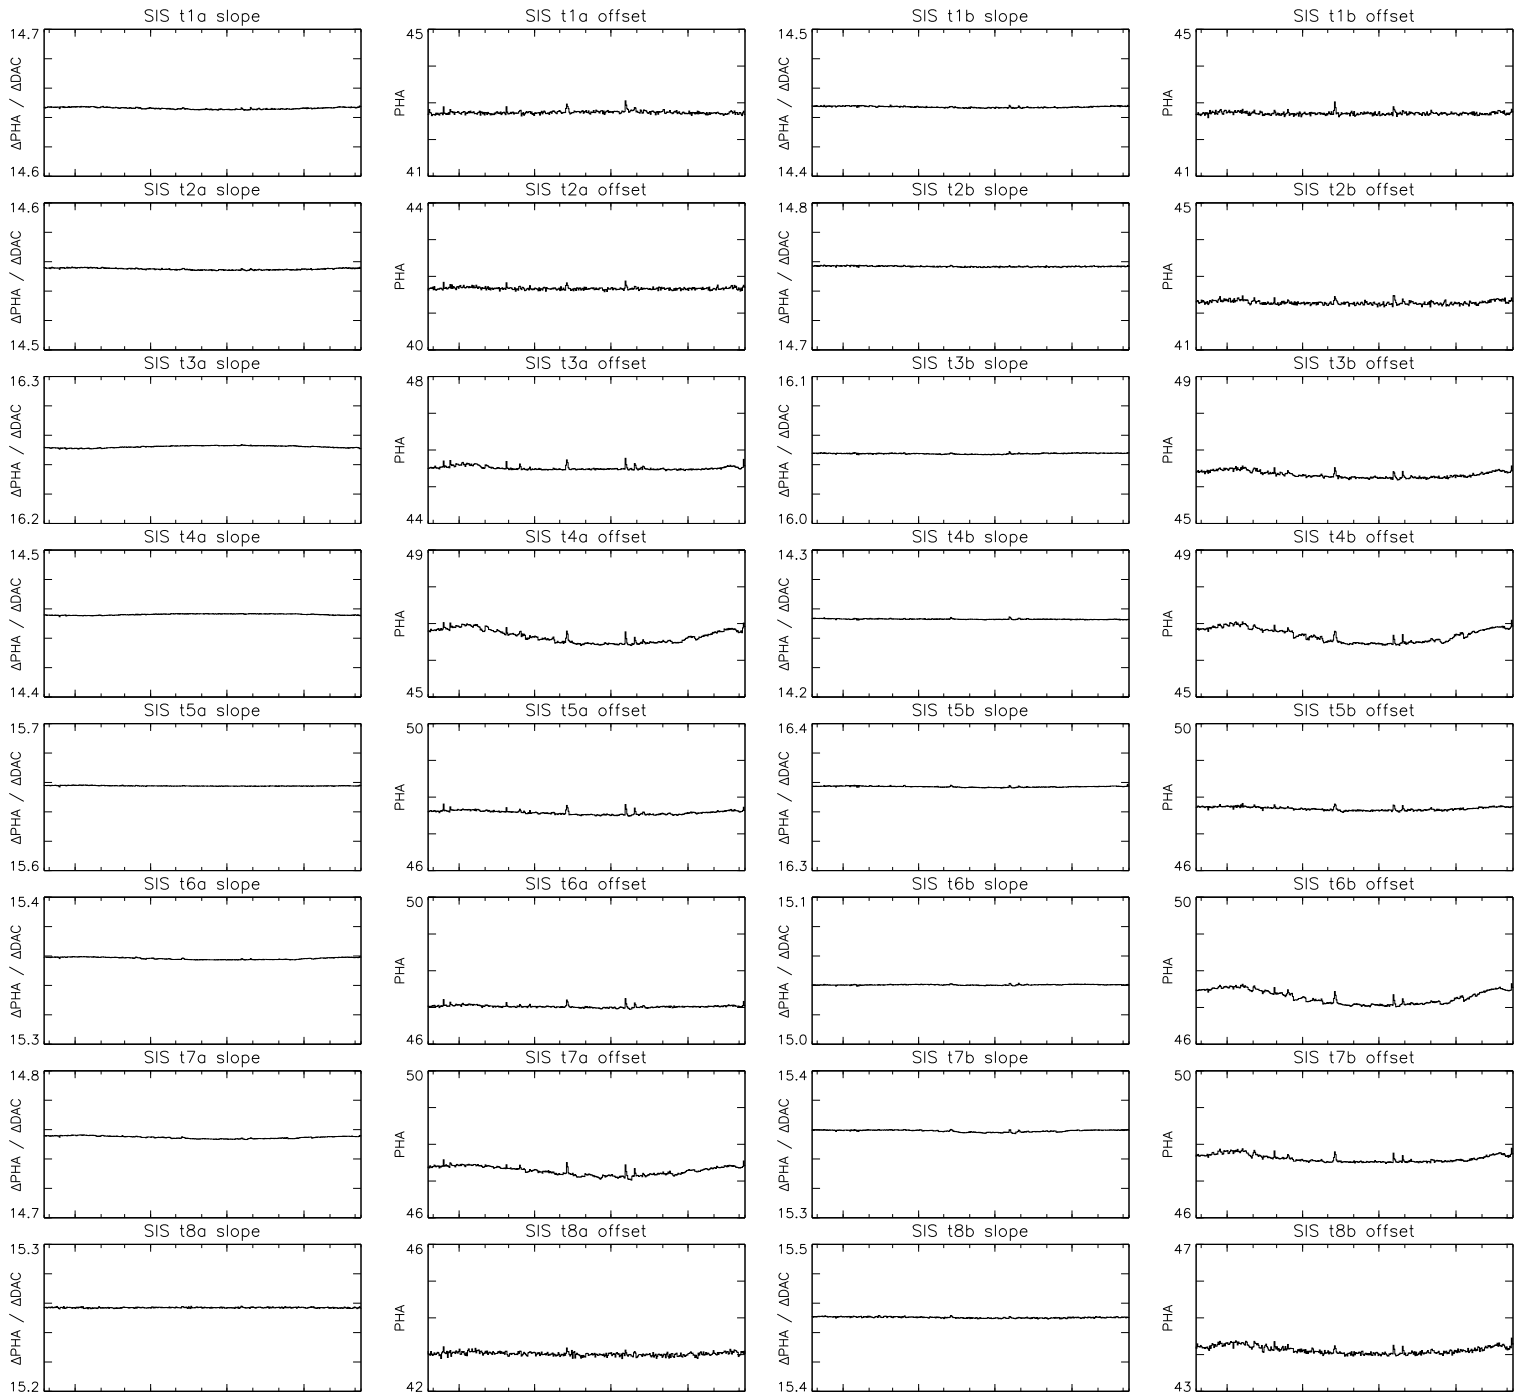

Bartels Rotation 2582–2595  
 Stim events – Daily fitted slope & offset  
 (25–Nov–2022 thru 07–Dec–2023) (329/2022 thru 341/2023)

Jan                      Apr                      Jul                      Oct  
 time (25–Nov–2022 to 08–Dec–2023)