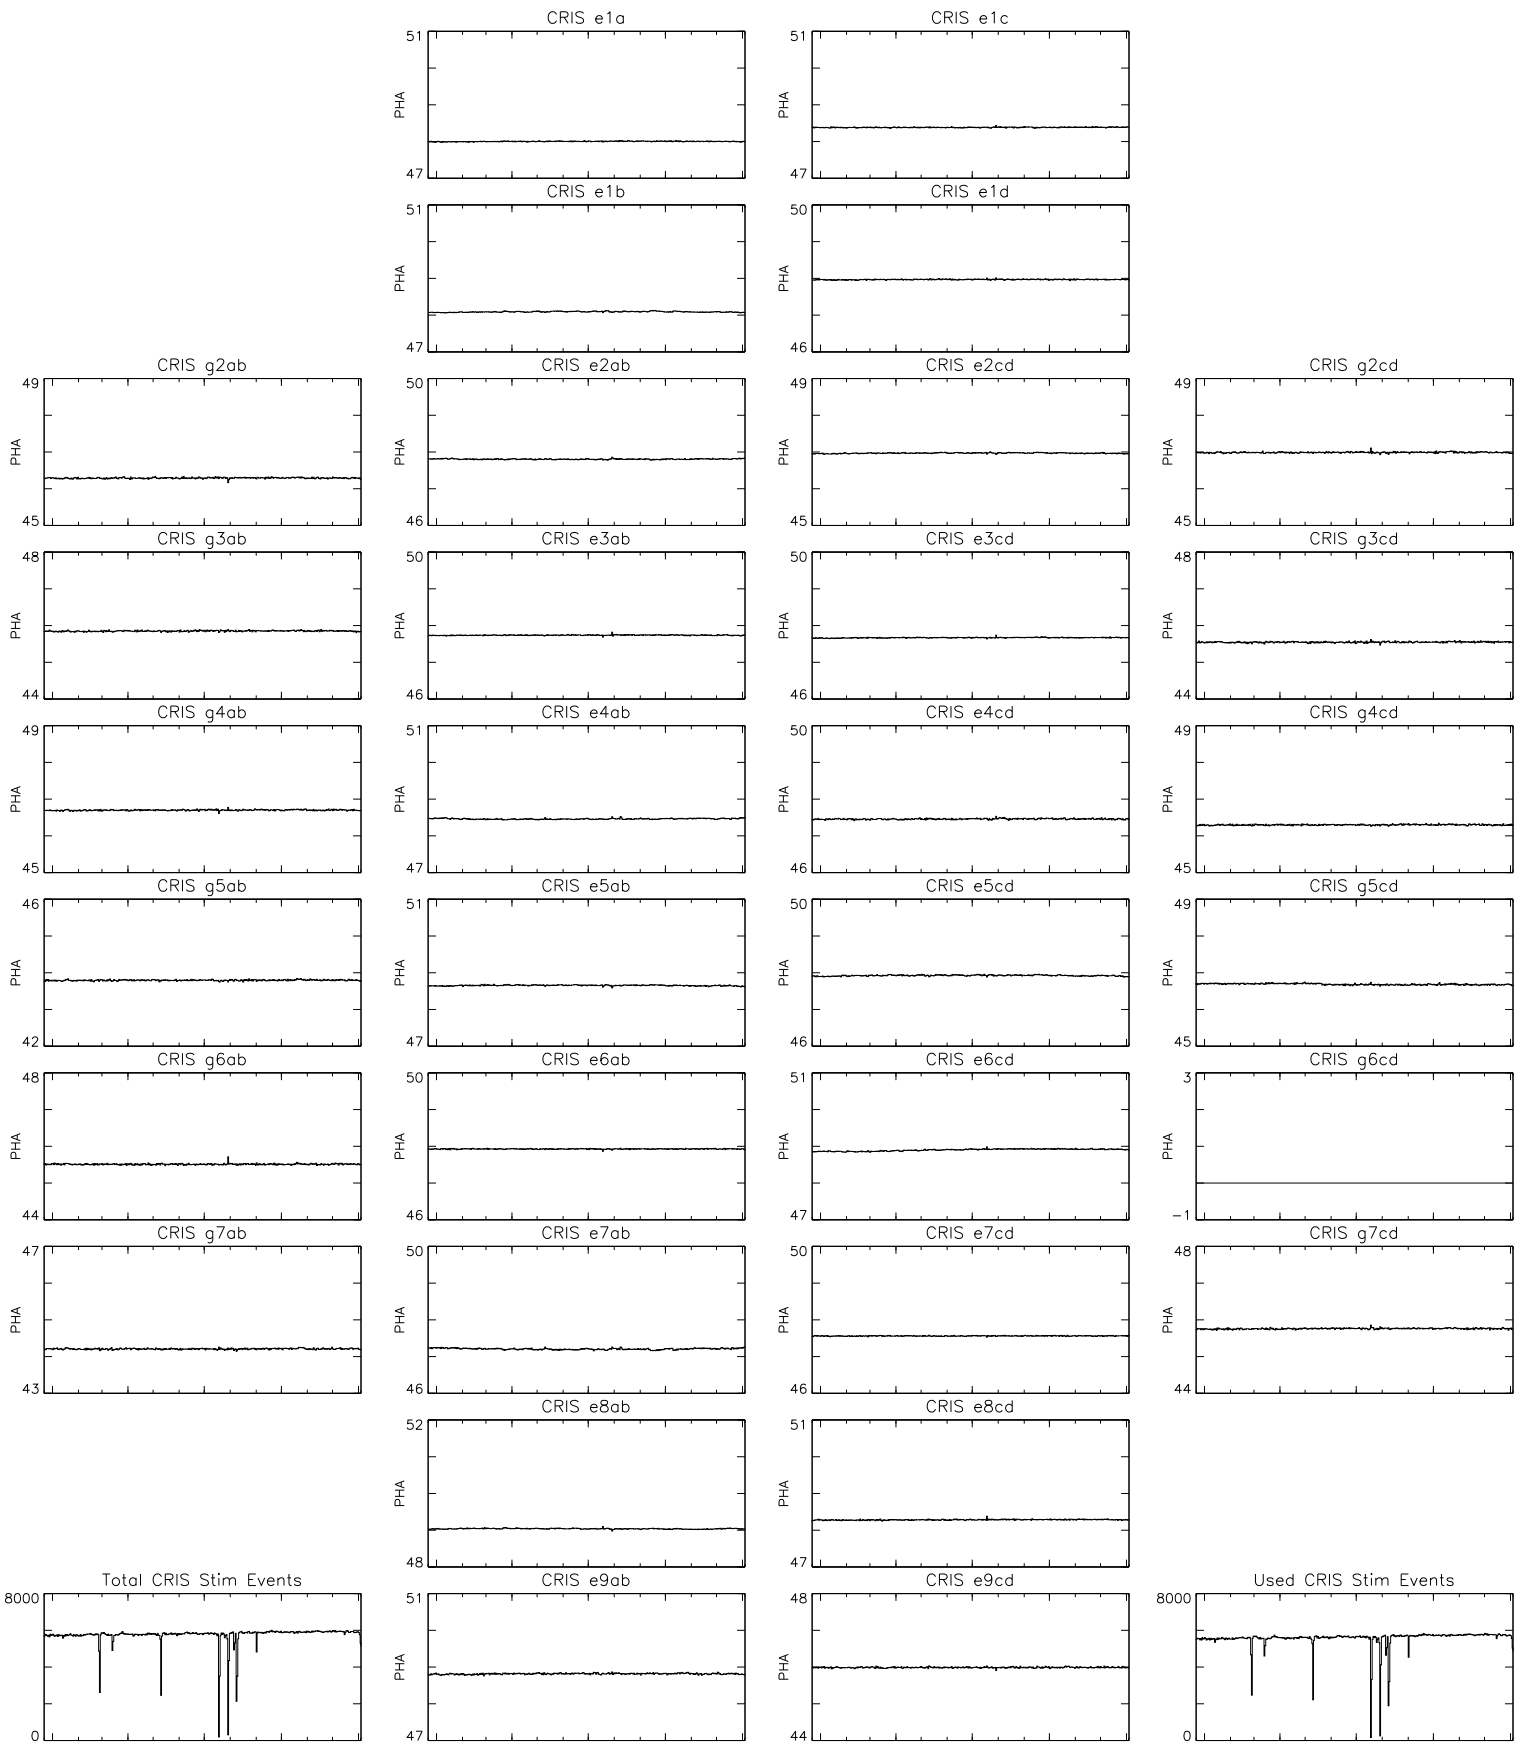

Bartels Rotation 2583–2596
 Stim events – Daily fitted slope
 (22–Dec–2022 thru 03–Jan–2024) (356/2022 thru 003/2024)

time (22–Dec–2022 to 04–Jan–2024)

Bartels Rotation 2583–2596
 Stim events – Daily fitted offset
 (22–Dec–2022 thru 03–Jan–2024) (356/2022 thru 003/2024)

Jan Apr Jul Oct Jan
 time (22–Dec–2022 to 04–Jan–2024)