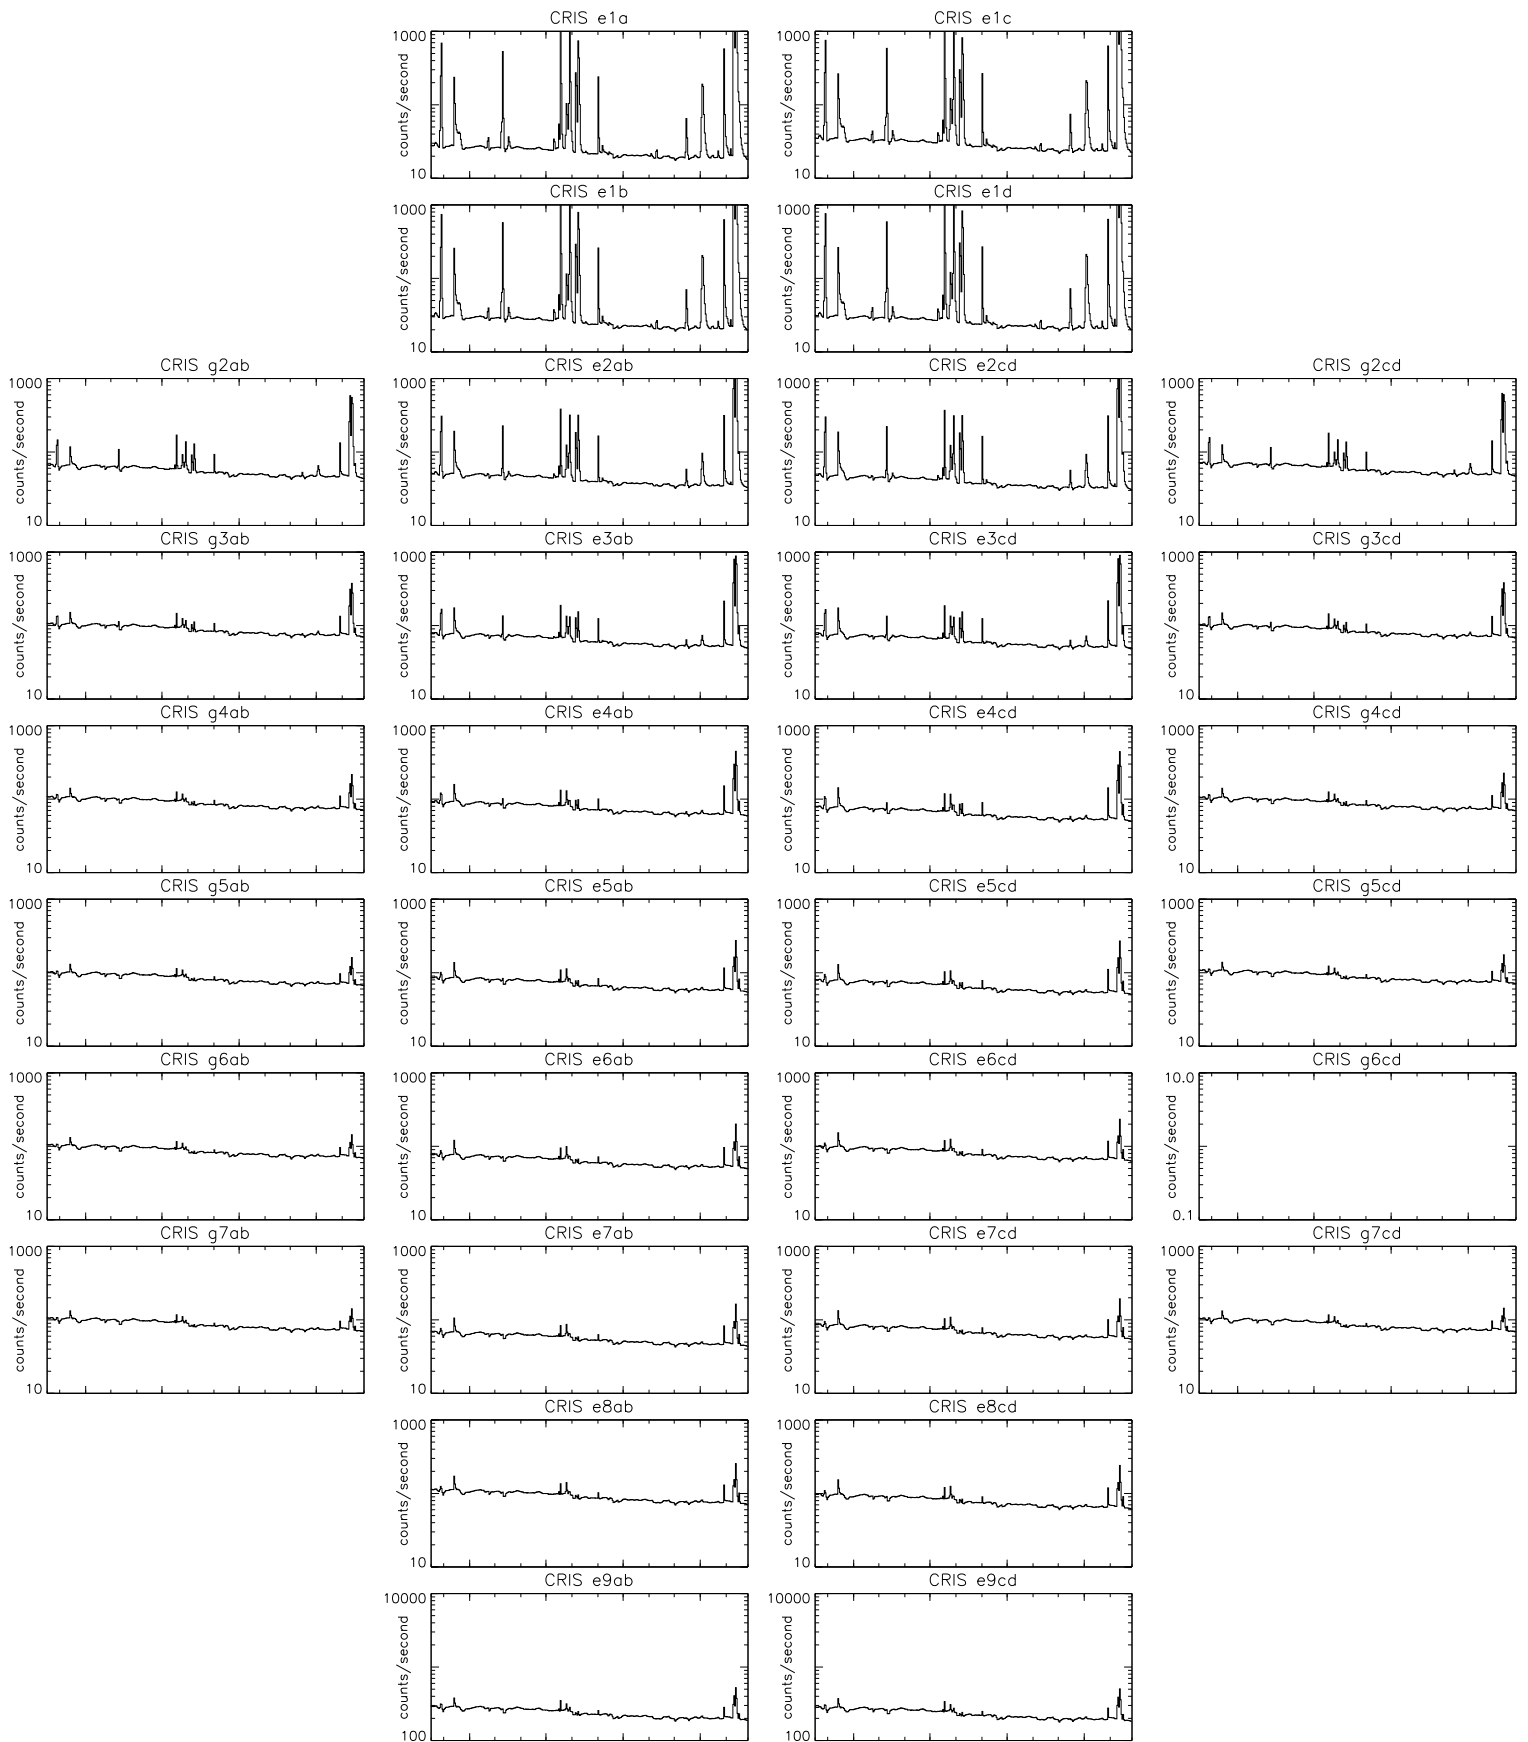

Bartels Rotation 2585-2598 – Daily Averages  
 (14-Feb-2023 thru 26-Feb-2024)  
 (045/2023 thru 057/2024)

Apr

Jul

Oct

Jan

time (14-Feb-2023 to 27-Feb-2024)

Bartels Rotation 2585–2598 – Daily Averages  
 (14–Feb–2023 thru 26–Feb–2024)  
 (045/2023 thru 057/2024)

Apr

Jul

Oct

Jan

time (14–Feb–2023 to 27–Feb–2024)

Bartels Rotation 2585-2598 – Daily Averages  
(14-Feb-2023 thru 26-Feb-2024)  
(045/2023 thru 057/2024)

Apr

Jul

Oct

Jan

time (14-Feb-2023 to 27-Feb-2024)

# Bartels Rotation 2585–2598 – Daily Averages (14–Feb–2023 thru 26–Feb–2024) (045/2023 thru 057/2024)