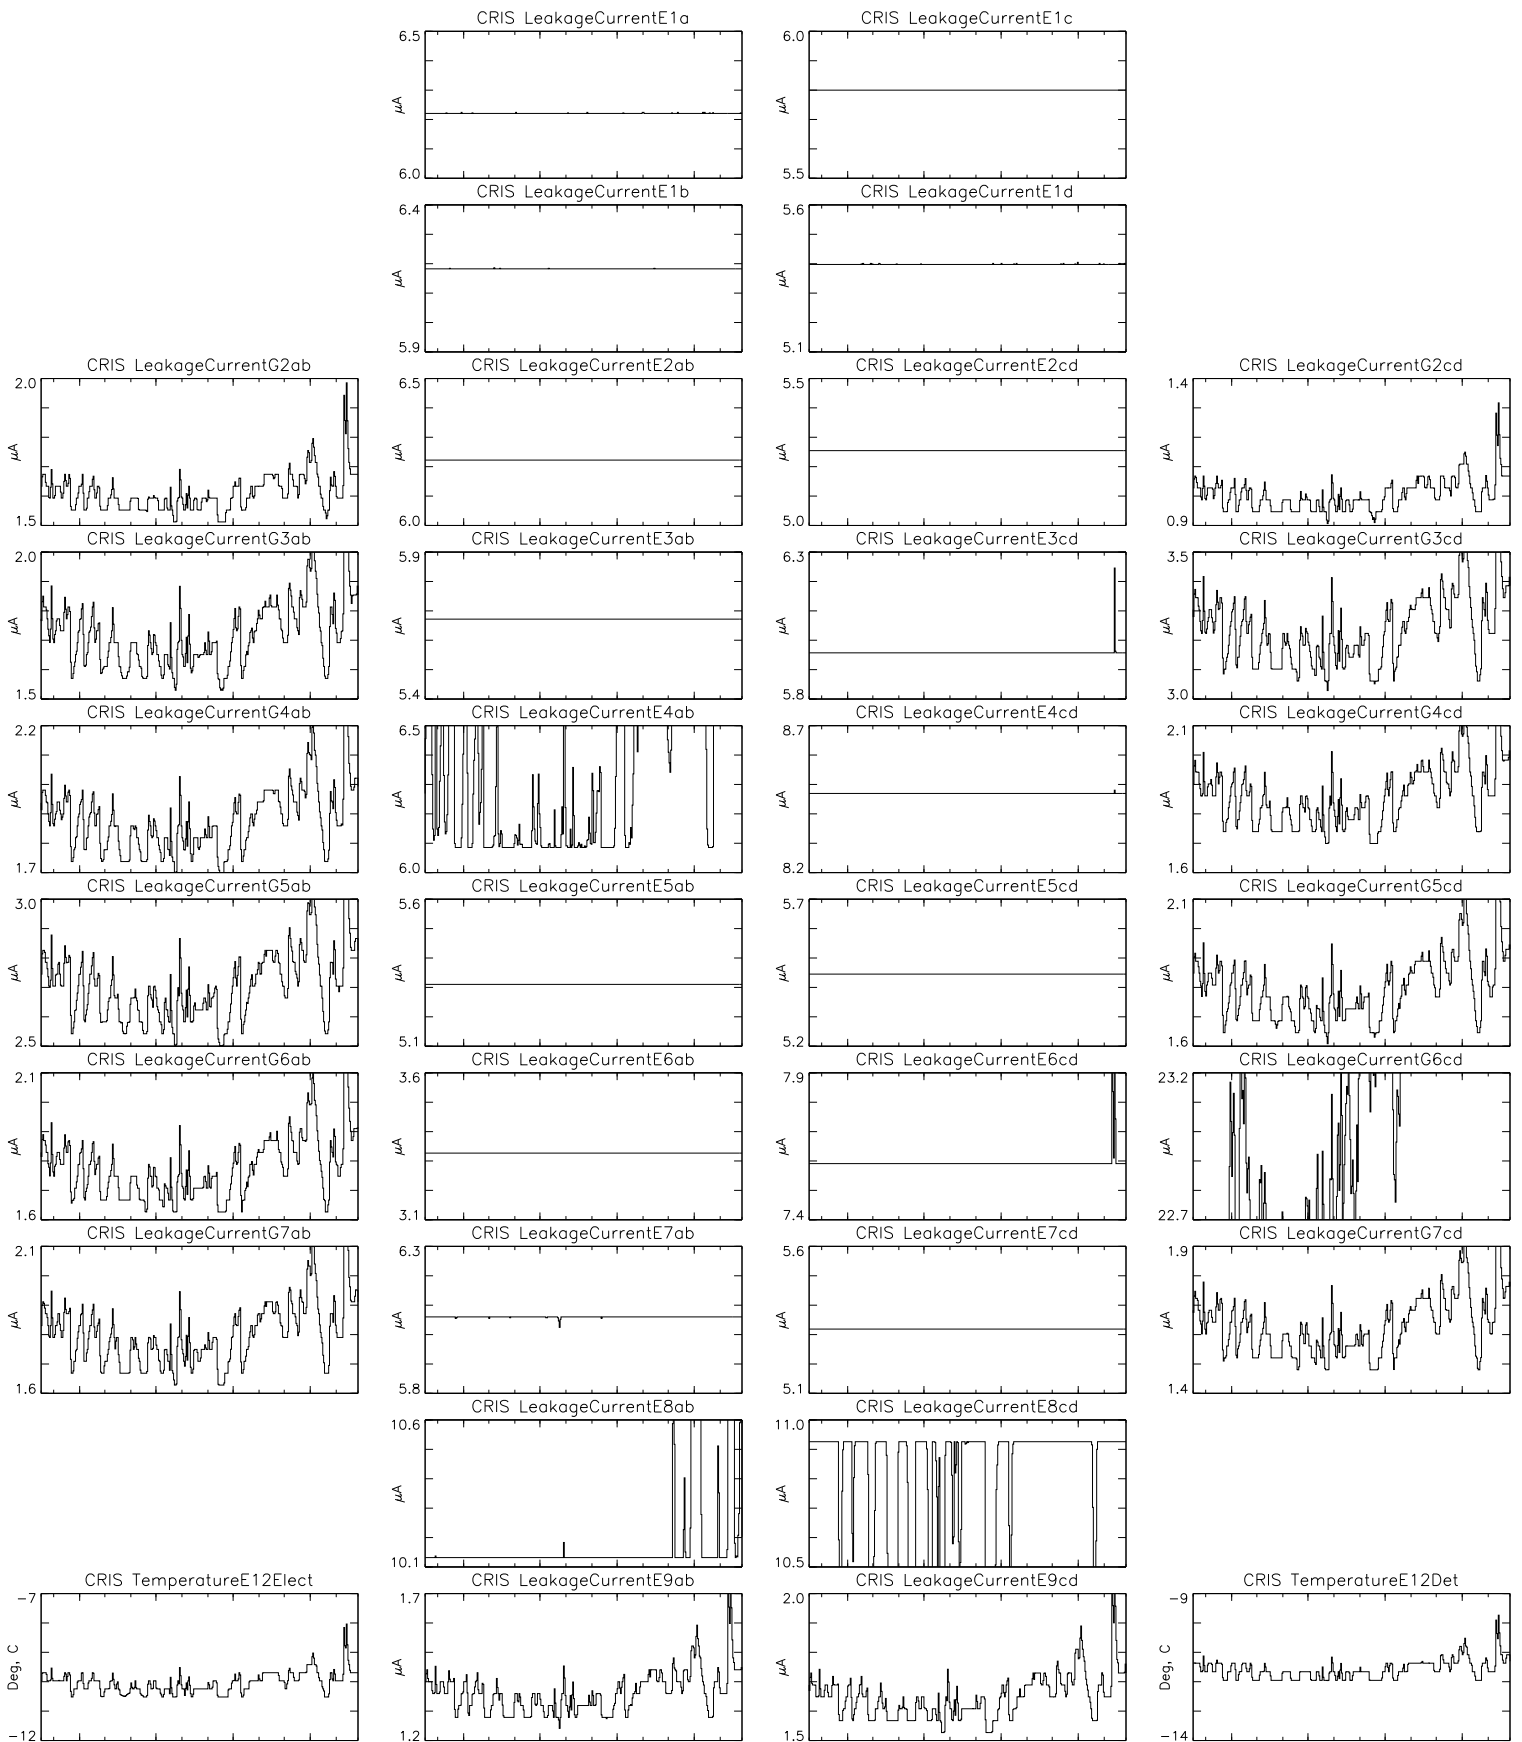

Bartels Rotation 2585-2598 – Daily Averages  
 (14-Feb-2023 thru 26-Feb-2024)  
 (045/2023 thru 057/2024)

Apr

Jul

Oct

Jan

time (14-Feb-2023 to 27-Feb-2024)

Bartels Rotation 2585–2598 – Daily Averages  
 (14–Feb–2023 thru 26–Feb–2024)  
 (045/2023 thru 057/2024)

Apr

Jul

Oct

Jan

time (14–Feb–2023 to 27–Feb–2024)

Bartels Rotation 2585-2598 – Daily Averages  
(14-Feb-2023 thru 26-Feb-2024)  
(045/2023 thru 057/2024)

Apr

Jul

Oct

Jan

time (14-Feb-2023 to 27-Feb-2024)

# Bartels Rotation 2585–2598 – Daily Averages (14–Feb–2023 thru 26–Feb–2024) (045/2023 thru 057/2024)