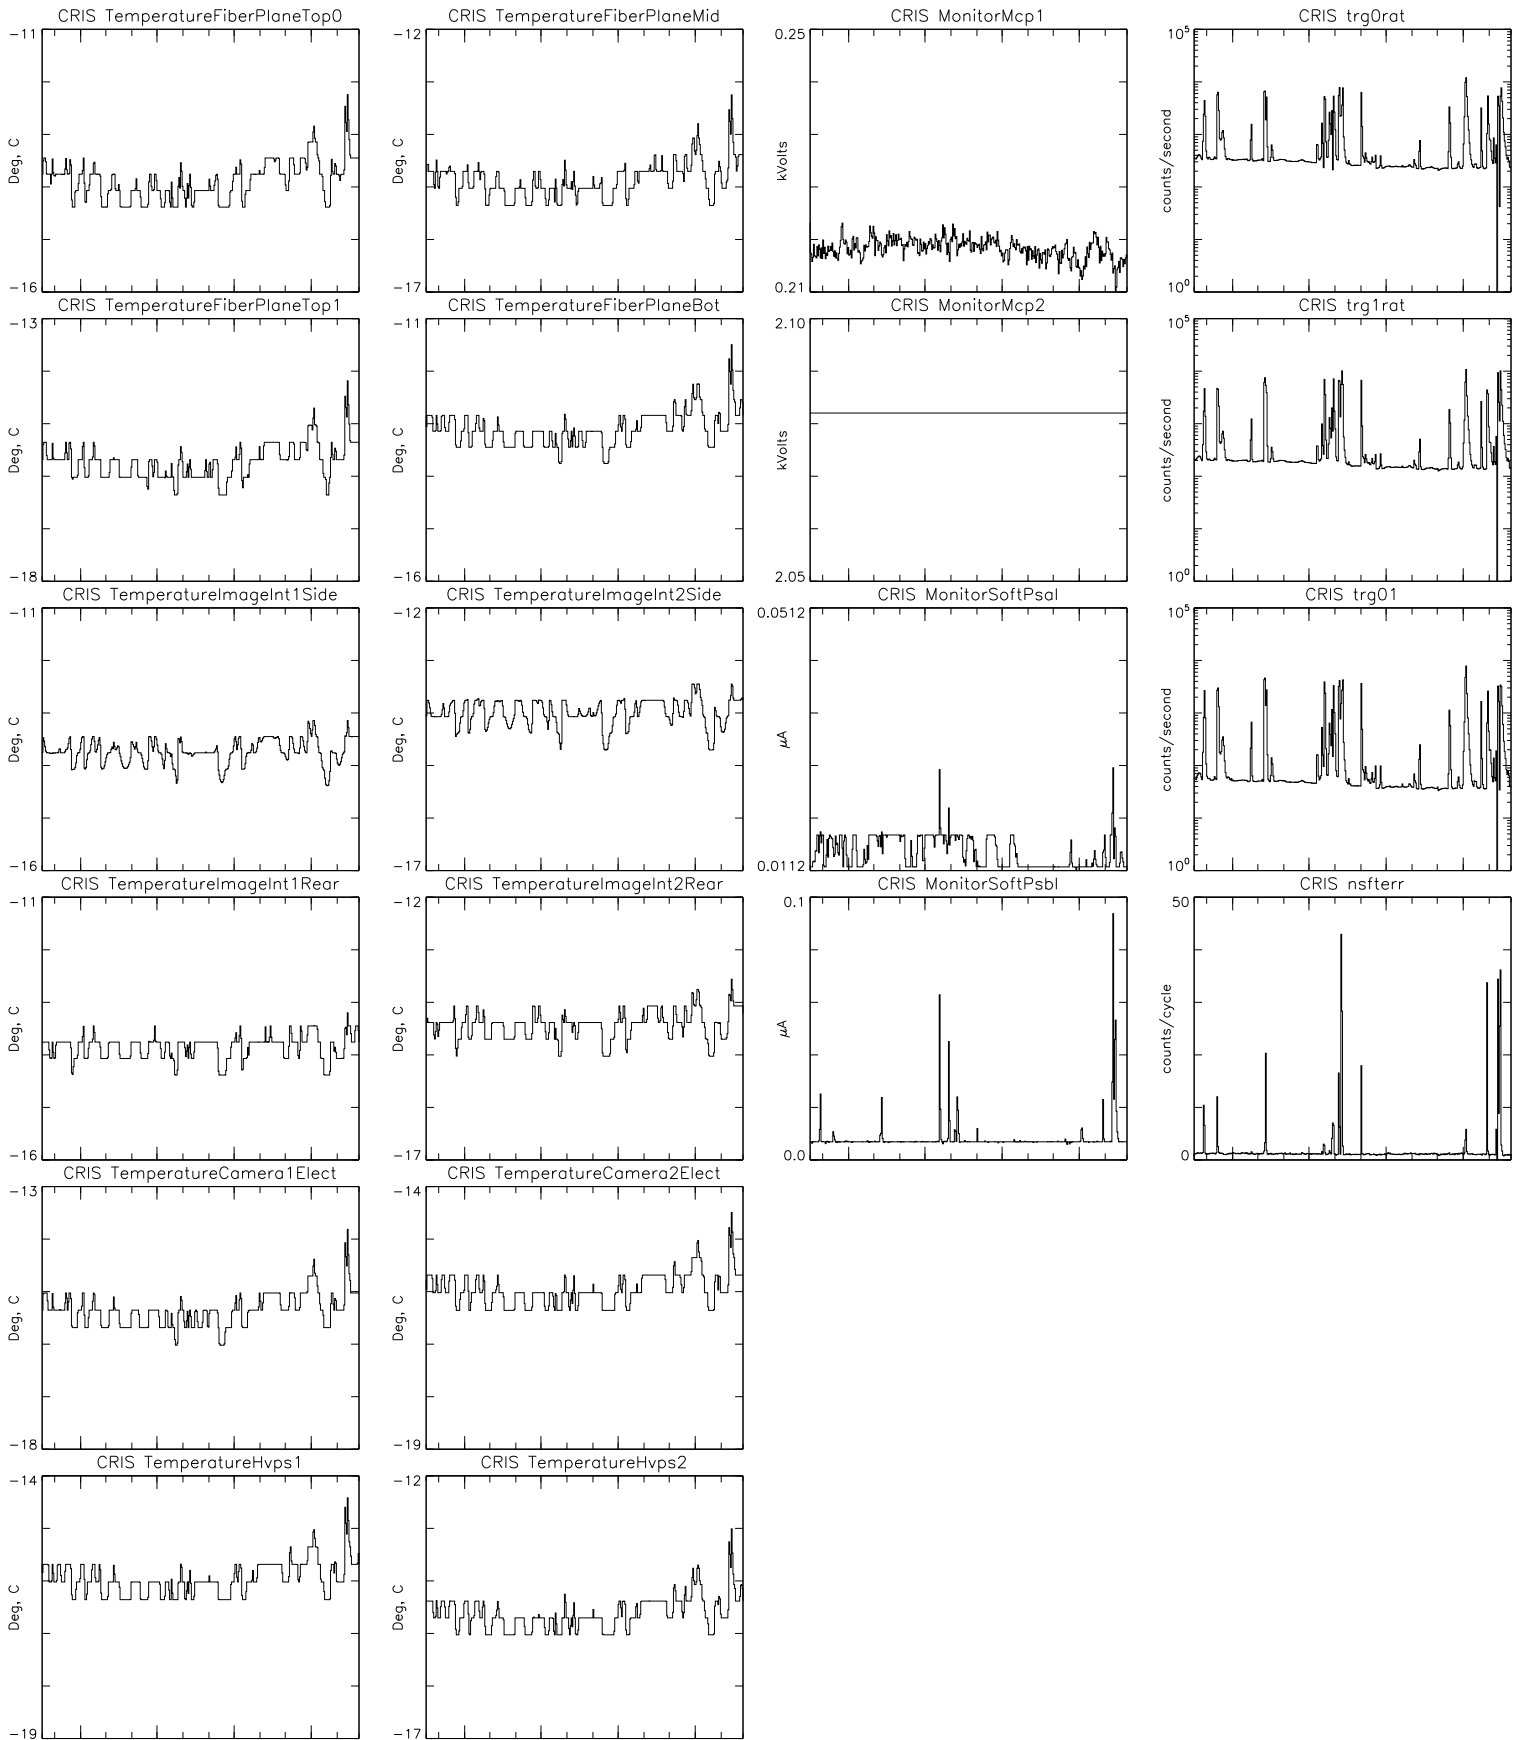

Bartels Rotation 2585-2598 – Daily Averages  
 (14-Feb-2023 thru 26-Feb-2024)  
 (045/2023 thru 057/2024)

Apr

Jul

Oct

Jan

time (14-Feb-2023 to 27-Feb-2024)

Bartels Rotation 2585–2598 – Daily Averages  
 (14–Feb–2023 thru 26–Feb–2024)  
 (045/2023 thru 057/2024)

Apr

Jul

Oct

Jan

time (14–Feb–2023 to 27–Feb–2024)

Bartels Rotation 2585-2598 – Daily Averages  
(14-Feb-2023 thru 26-Feb-2024)  
(045/2023 thru 057/2024)

Apr

Jul

Oct

Jan

time (14-Feb-2023 to 27-Feb-2024)

# Bartels Rotation 2585–2598 – Daily Averages (14–Feb–2023 thru 26–Feb–2024) (045/2023 thru 057/2024)