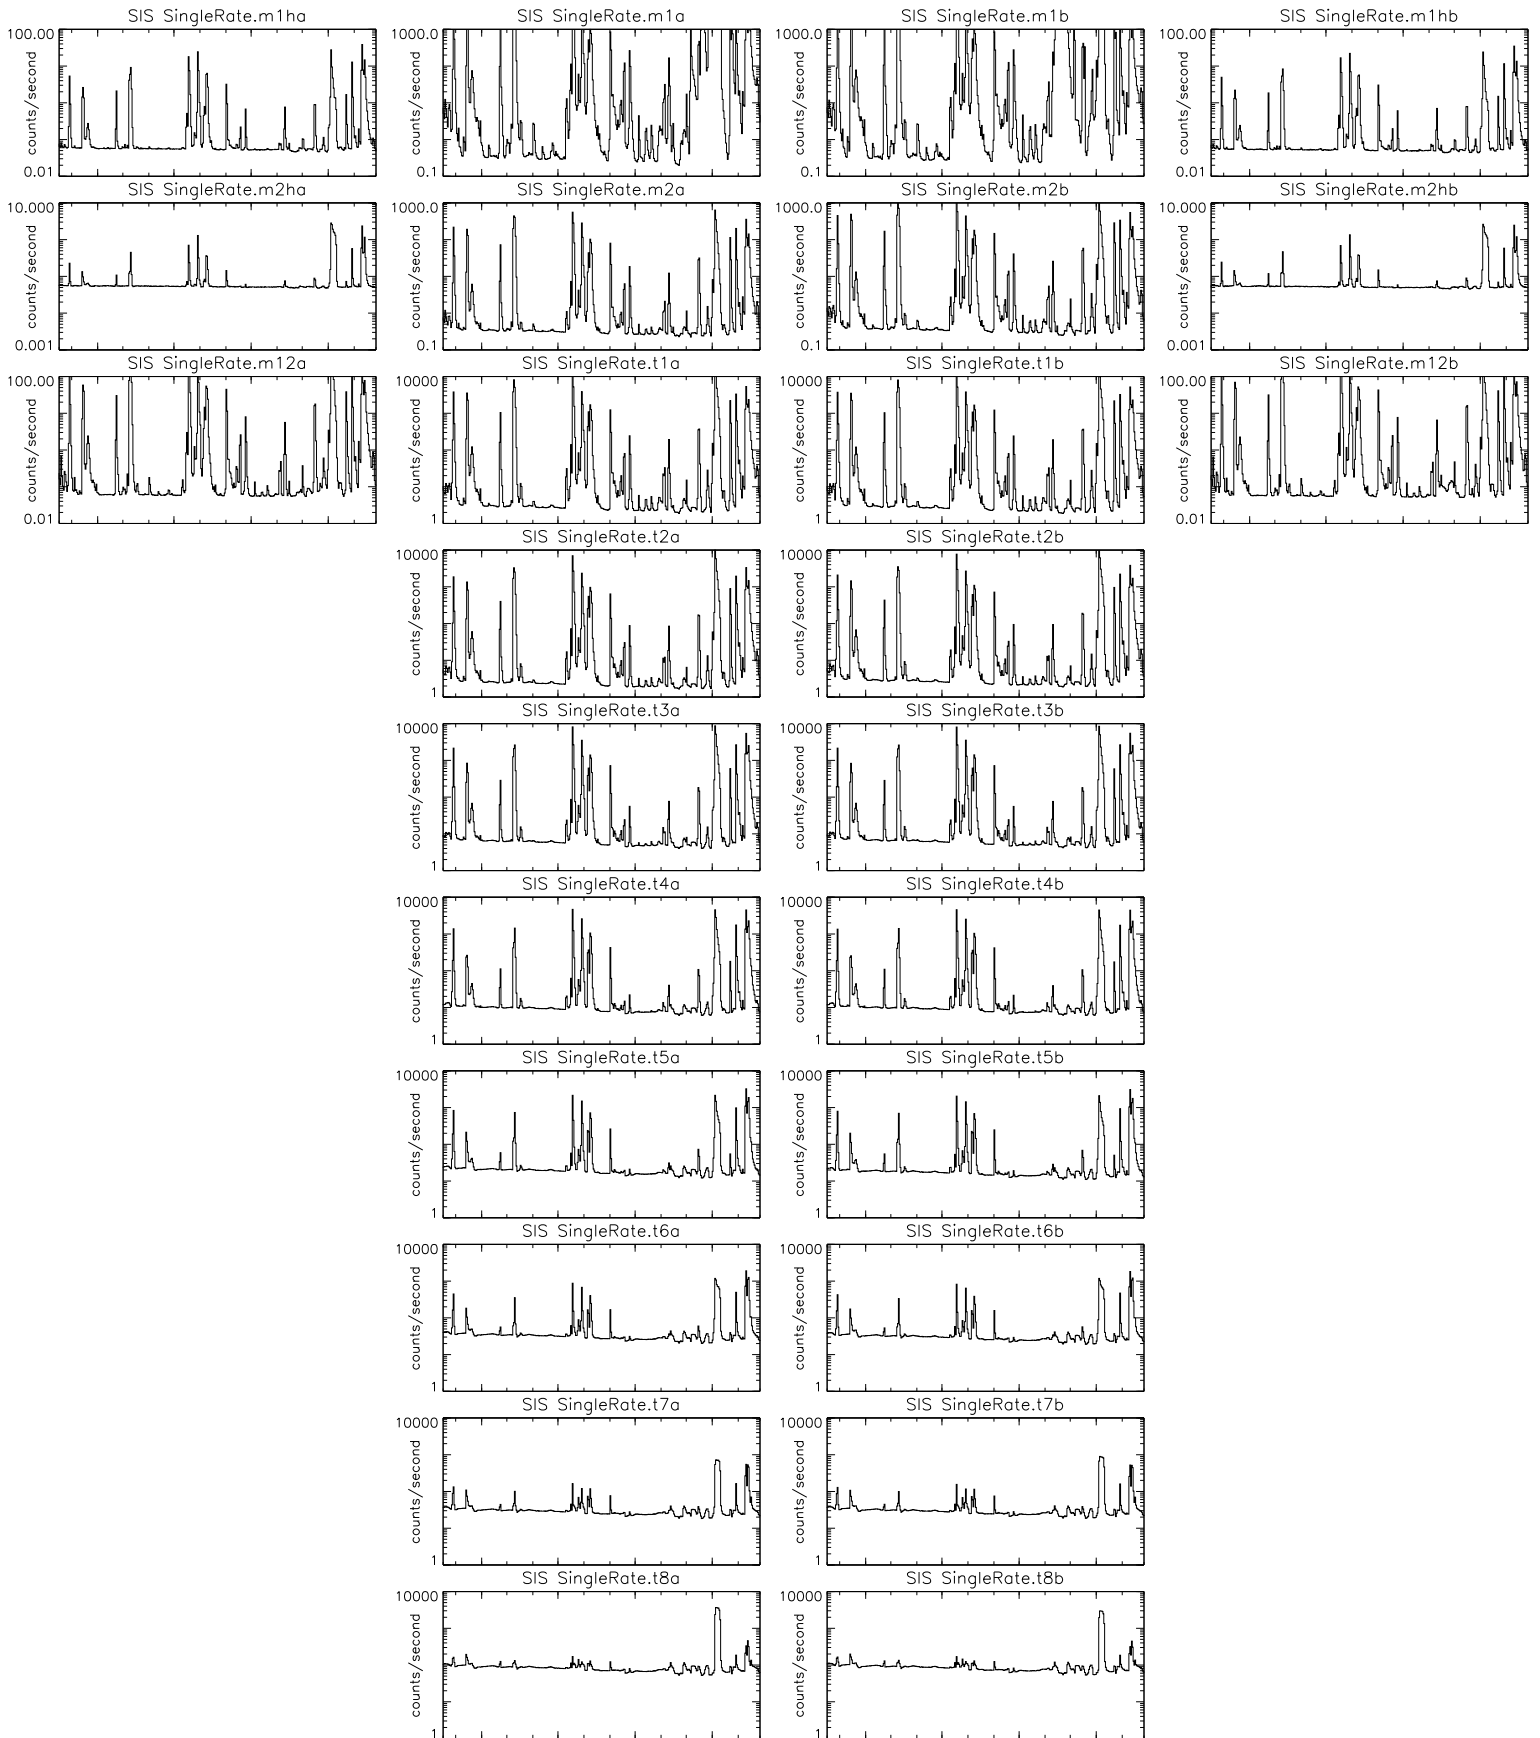

Bartels Rotation 2585-2598 – Daily Averages
(14-Feb-2023 thru 26-Feb-2024)
(045/2023 thru 057/2024)

Apr

Jul

Oct

Jan

time (14-Feb-2023 to 27-Feb-2024)

Bartels Rotation 2585-2598 – Daily Averages
(14-Feb-2023 thru 26-Feb-2024)
(045/2023 thru 057/2024)

Apr

Jul

Oct

Jan

time (14-Feb-2023 to 27-Feb-2024)

Bartels Rotation 2585–2598 – Daily Averages
 (14–Feb–2023 thru 26–Feb–2024)
 (045/2023 thru 057/2024)

Apr

Jul

Oct

Jan

time (14–Feb–2023 to 27–Feb–2024)