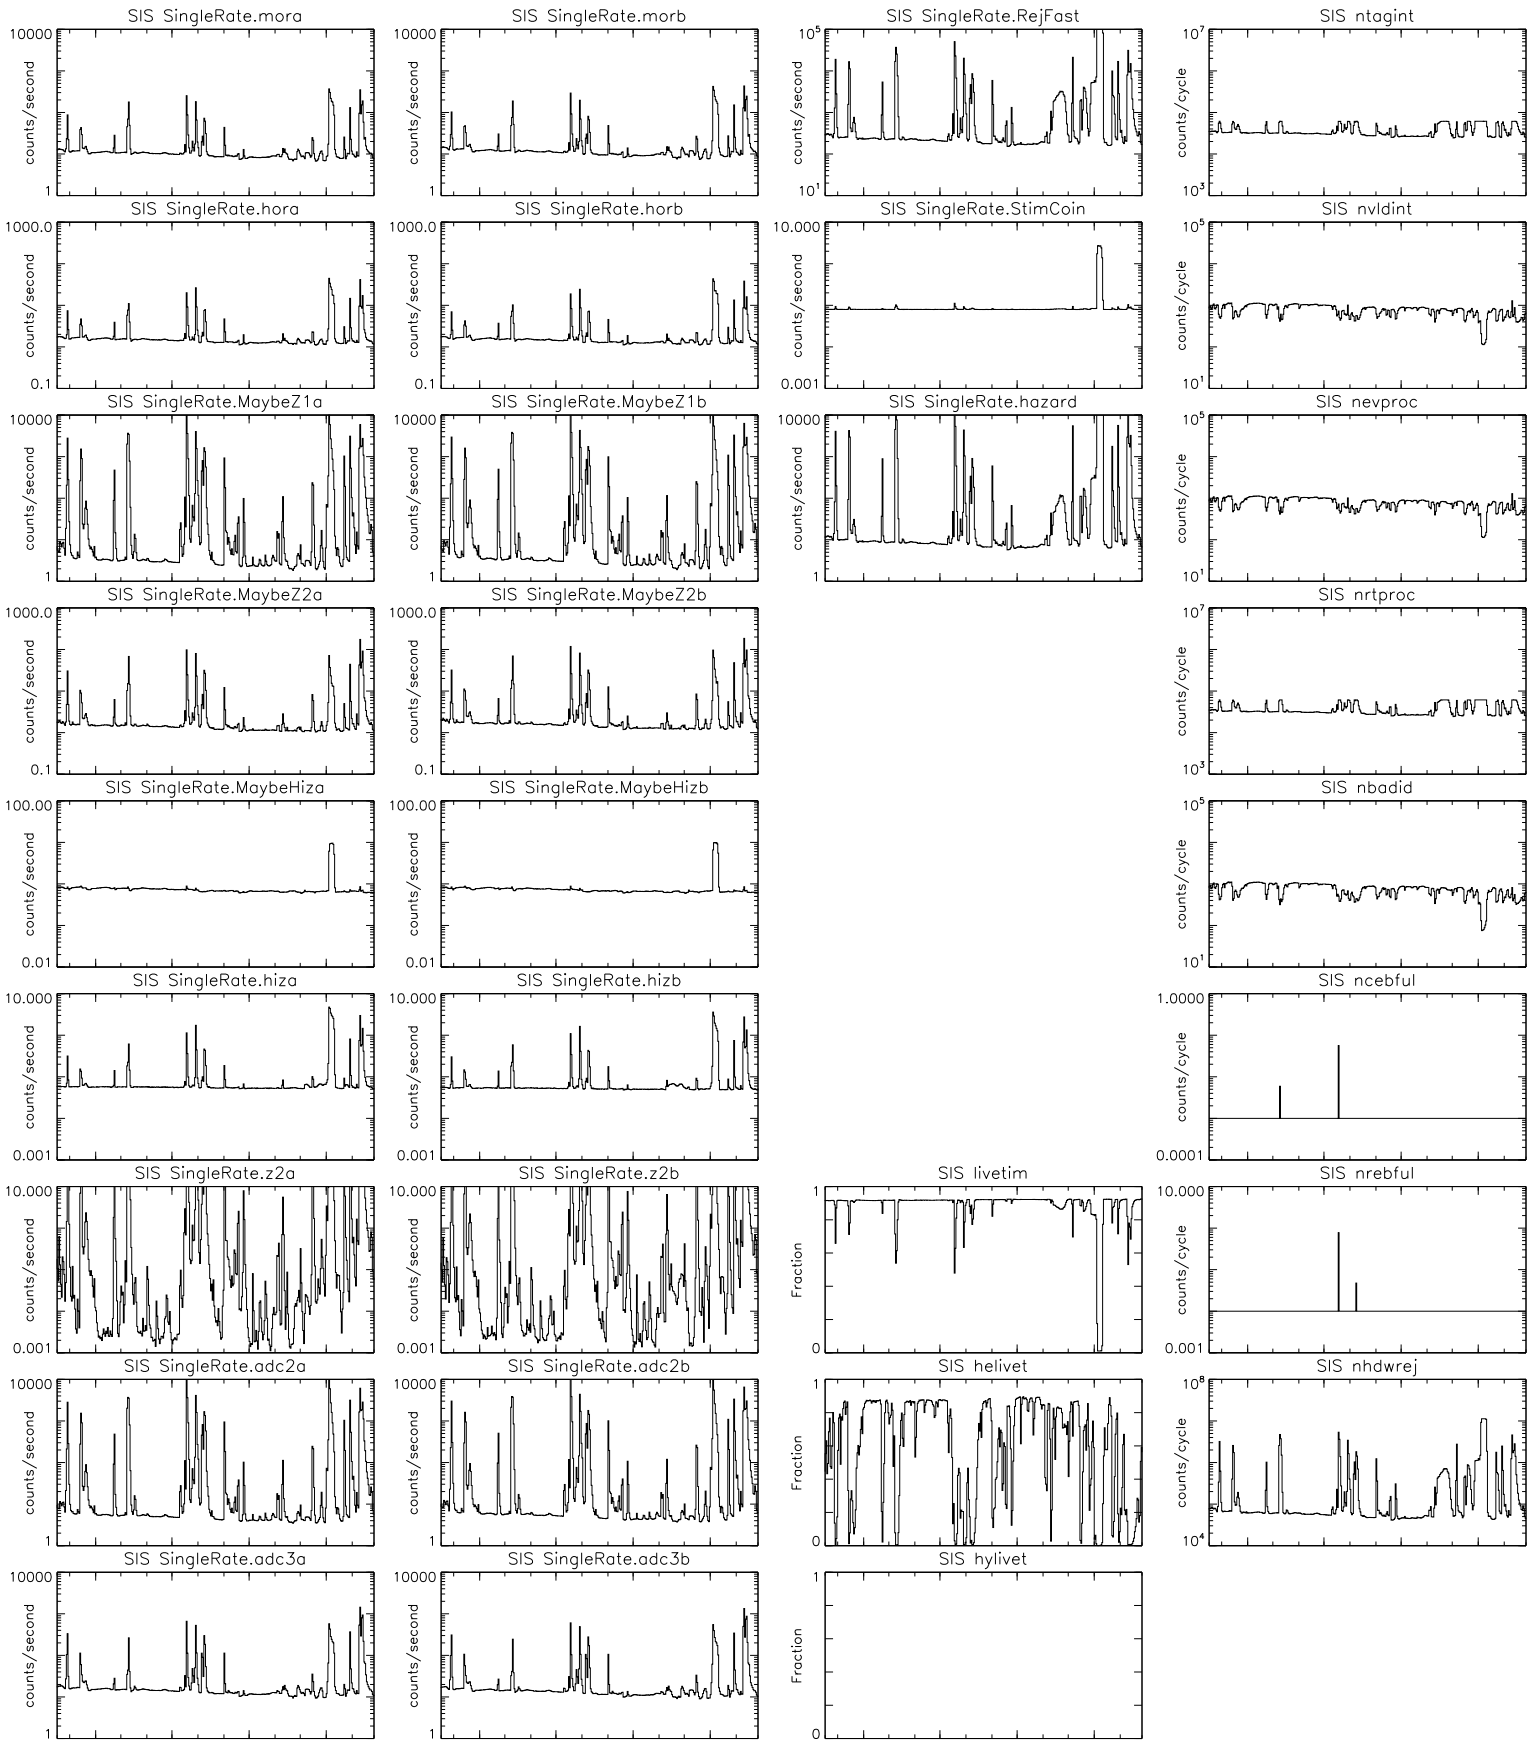

Bartels Rotation 2585-2598 – Daily Averages
(14-Feb-2023 thru 26-Feb-2024)
(045/2023 thru 057/2024)

Apr

Jul

Oct

Jan

time (14-Feb-2023 to 27-Feb-2024)

Bartels Rotation 2585-2598 – Daily Averages
(14-Feb-2023 thru 26-Feb-2024)
(045/2023 thru 057/2024)

Apr

Jul

Oct

Jan

time (14-Feb-2023 to 27-Feb-2024)

Bartels Rotation 2585–2598 – Daily Averages
 (14–Feb–2023 thru 26–Feb–2024)
 (045/2023 thru 057/2024)

Apr

Jul

Oct

Jan

time (14–Feb–2023 to 27–Feb–2024)