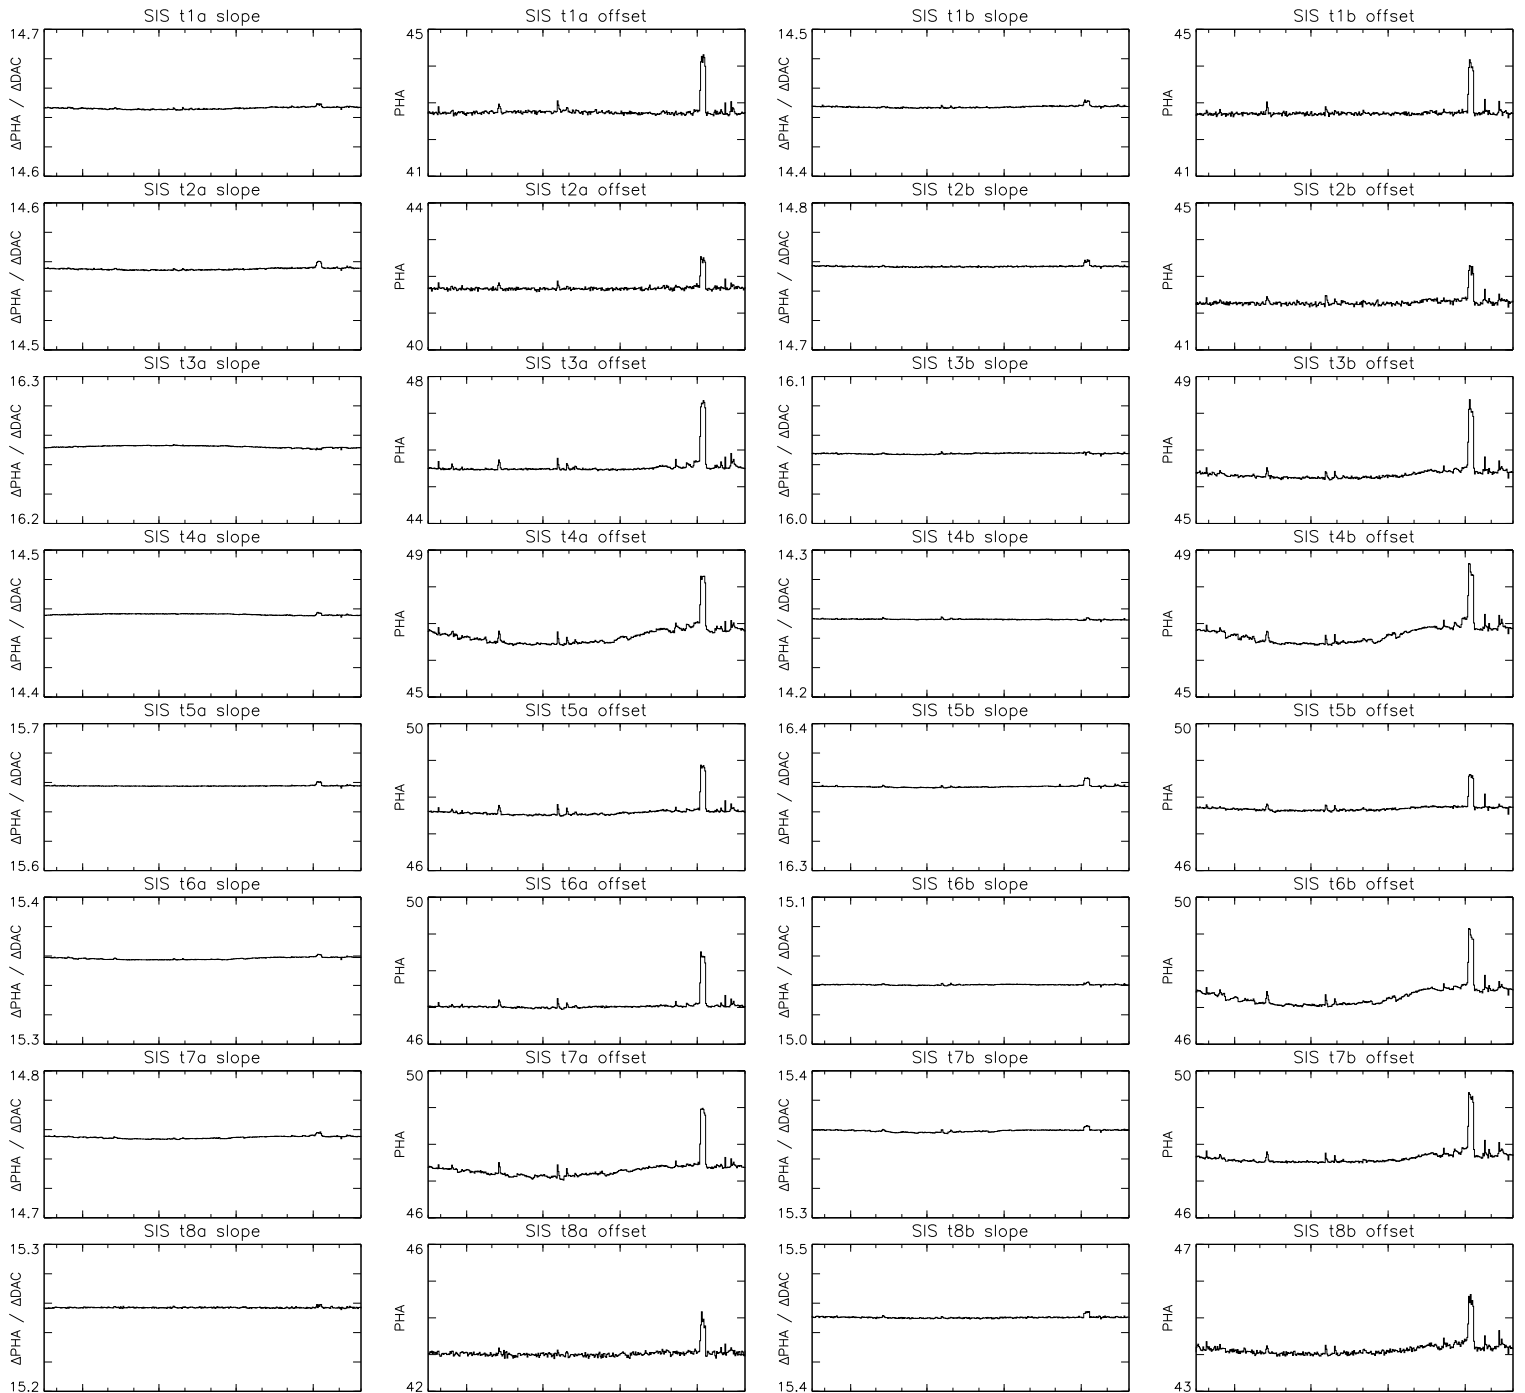

Bartels Rotation 2585–2598
 Stim events – Daily fitted slope & offset
 (14–Feb–2023 thru 26–Feb–2024) (045/2023 thru 057/2024)

Apr

Jul

Oct

Jan

time (14–Feb–2023 to 27–Feb–2024)