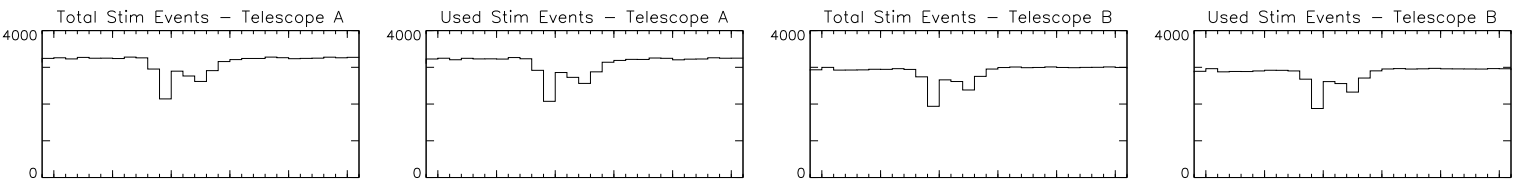

Bartels Rotation 2598  
 Stim events – Daily fitted slope & offset  
 (31-Jan-2024 thru 26-Feb-2024) (031/2024 thru 057/2024)

Feb 1                      6                      11                      16                      21                      26

time (31-Jan-2024 to 27-Feb-2024)