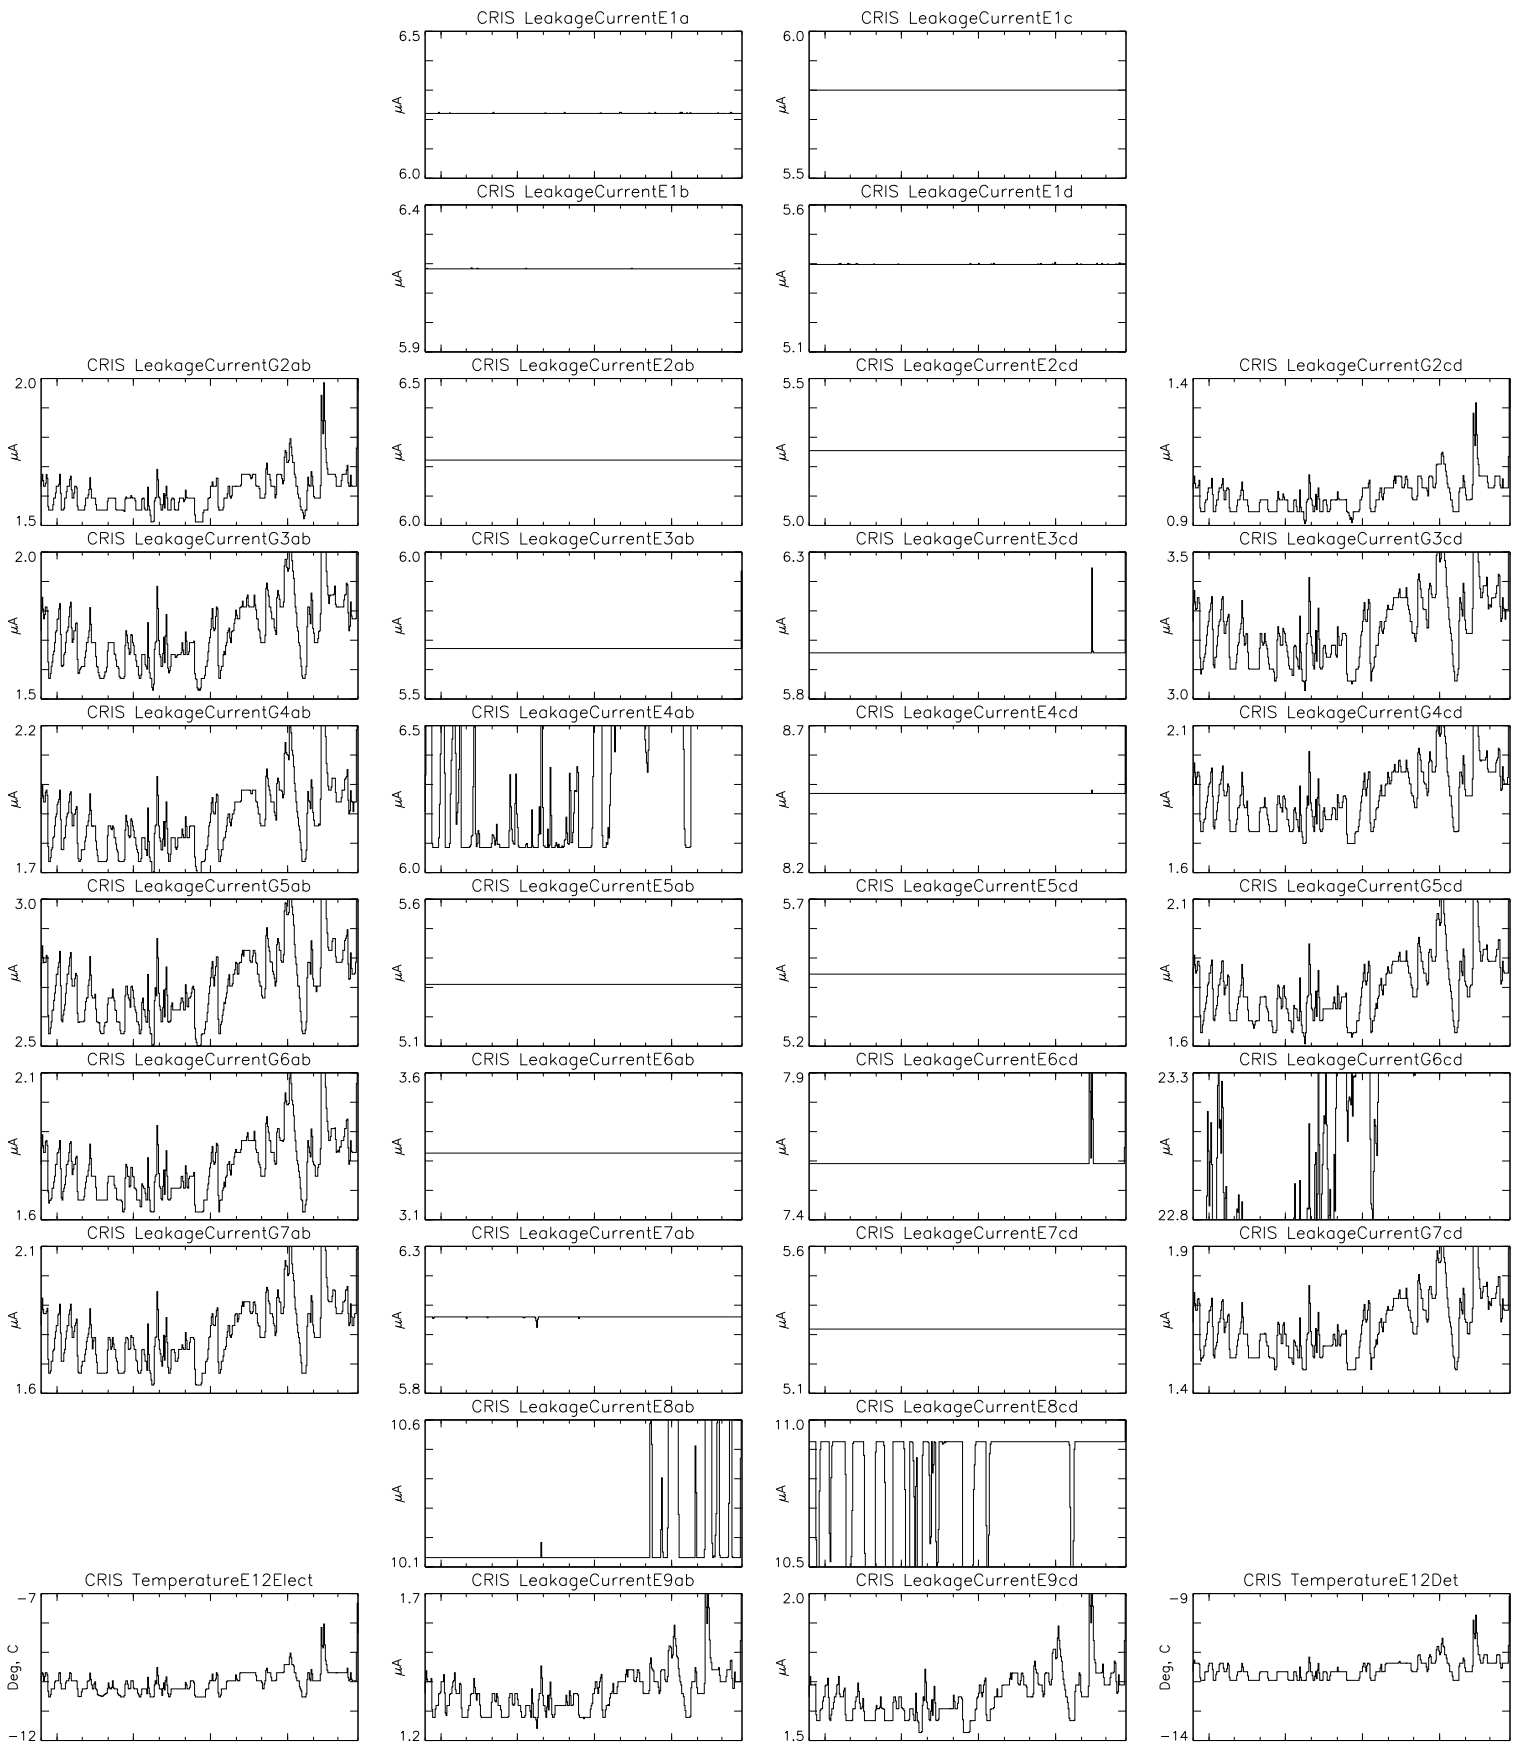

Bartels Rotation 2586-2599 – Daily Averages  
(13-Mar-2023 thru 24-Mar-2024)  
(072/2023 thru 084/2024)

Apr

Jul

Oct

Jan

time (13-Mar-2023 to 25-Mar-2024)

Bartels Rotation 2586–2599 – Daily Averages  
(13–Mar–2023 thru 24–Mar–2024)  
(072/2023 thru 084/2024)

Apr

Jul

Oct

Jan

time (13–Mar–2023 to 25–Mar–2024)

Bartels Rotation 2586-2599 – Daily Averages  
(13-Mar-2023 thru 24-Mar-2024)  
(072/2023 thru 084/2024)

Apr

Jul

Oct

Jan

time (13-Mar-2023 to 25-Mar-2024)

# Bartels Rotation 2586-2599 – Daily Averages (13-Mar-2023 thru 24-Mar-2024) (072/2023 thru 084/2024)