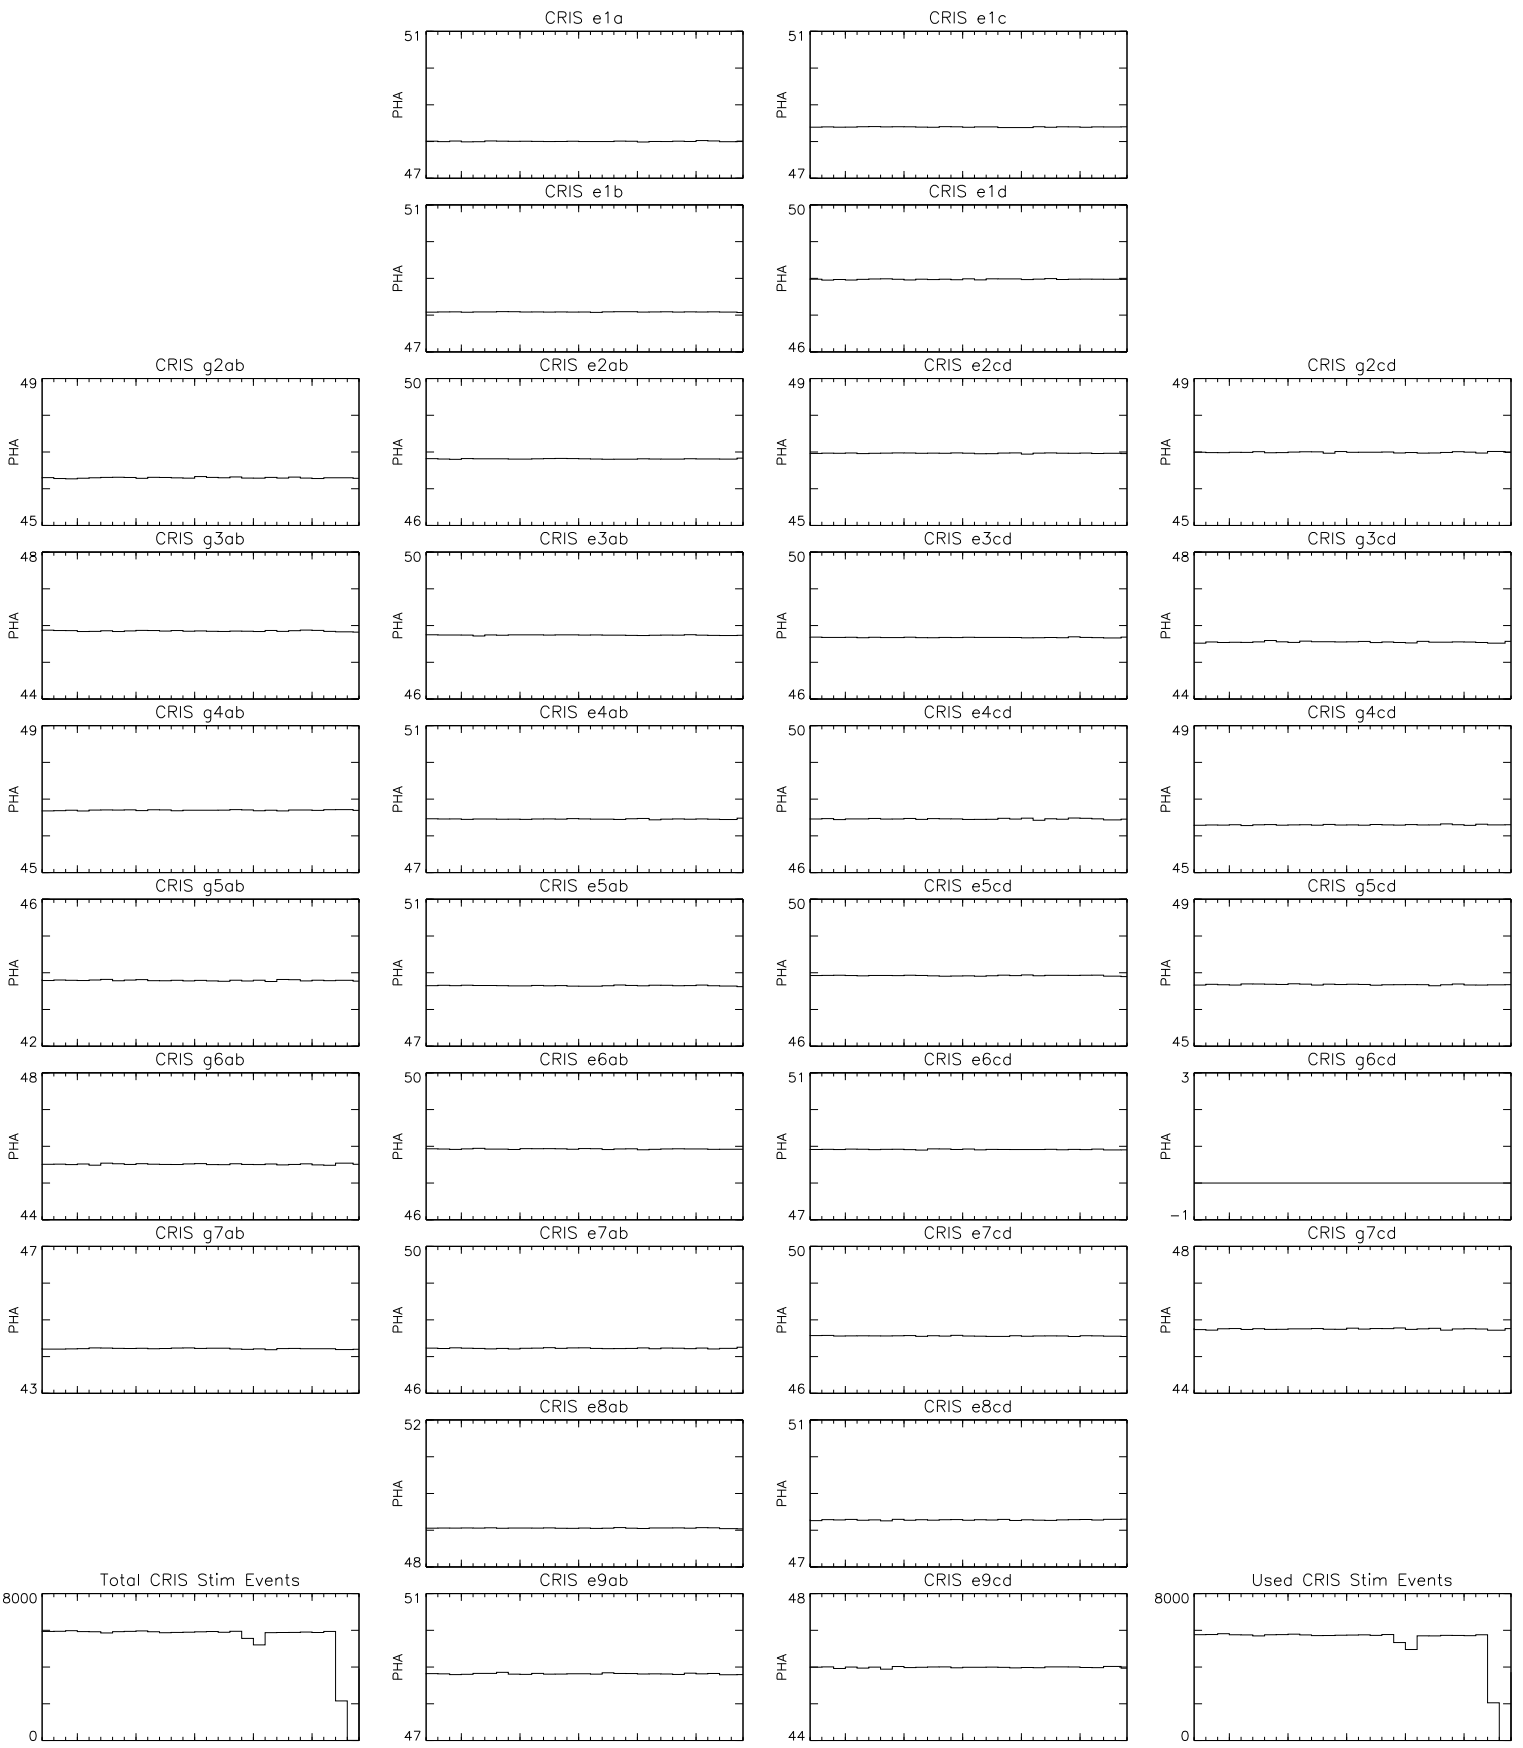

Bartels Rotation 2599  
 Stim events – Daily fitted slope  
 (27-Feb-2024 thru 24-Mar-2024) (058/2024 thru 084/2024)

Bartels Rotation 2599  
 Stim events – Daily fitted offset  
 (27-Feb-2024 thru 24-Mar-2024) (058/2024 thru 084/2024)

Mar 1                      6                      11                      16                      21  
 time (27-Feb-2024 to 25-Mar-2024)