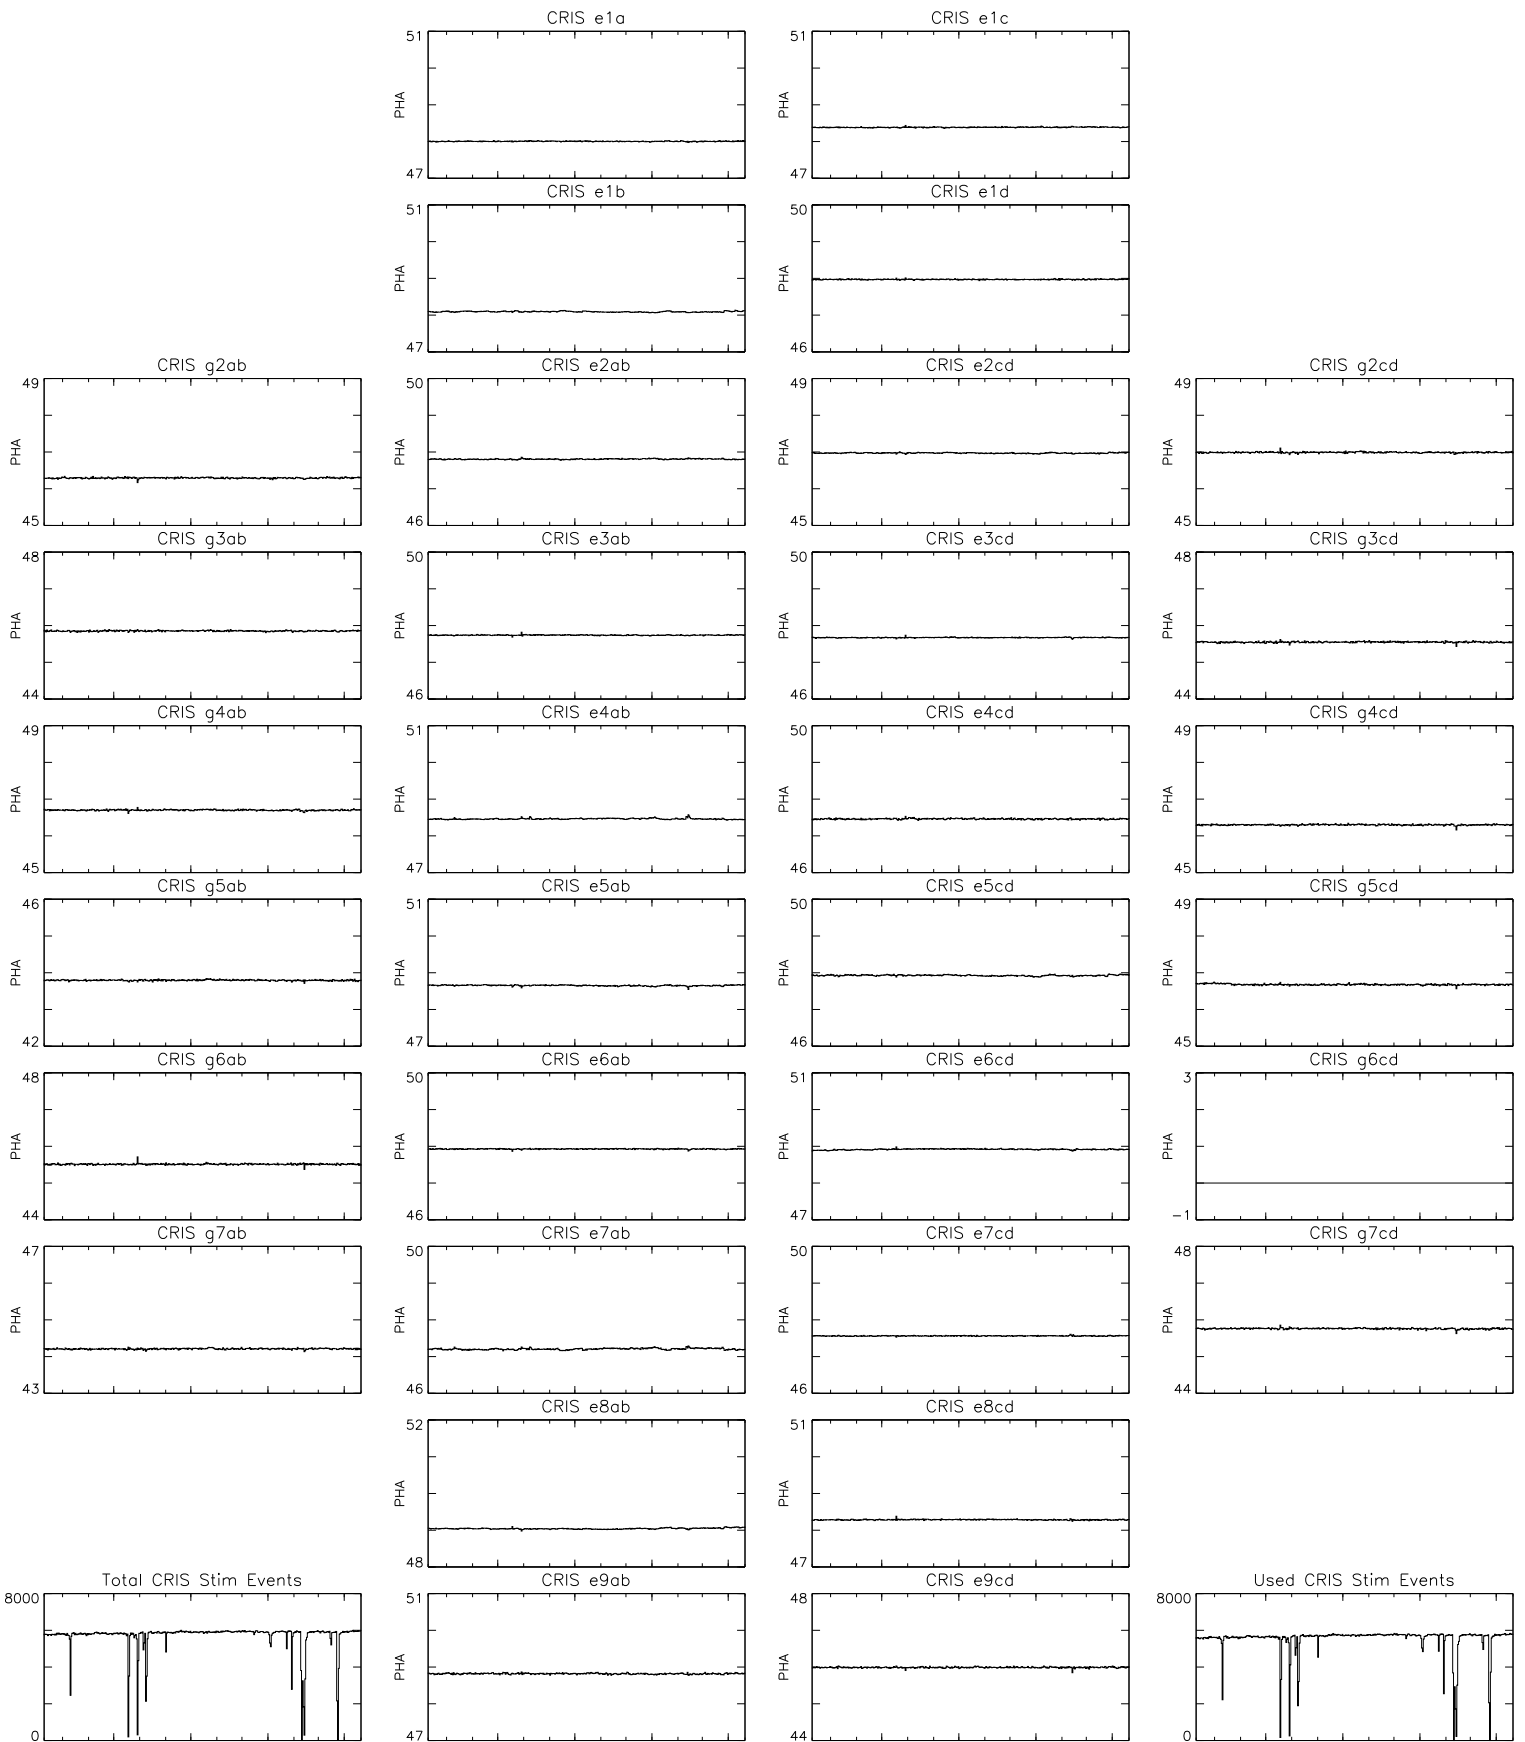

Bartels Rotation 2587–2600  
 Stim events – Daily fitted slope  
 (09–Apr–2023 thru 20–Apr–2024) (099/2023 thru 111/2024)

Bartels Rotation 2587–2600  
 Stim events – Daily fitted offset  
 (09–Apr–2023 thru 20–Apr–2024) (099/2023 thru 111/2024)

Jul

Oct

Jan

Apr

time (09–Apr–2023 to 21–Apr–2024)