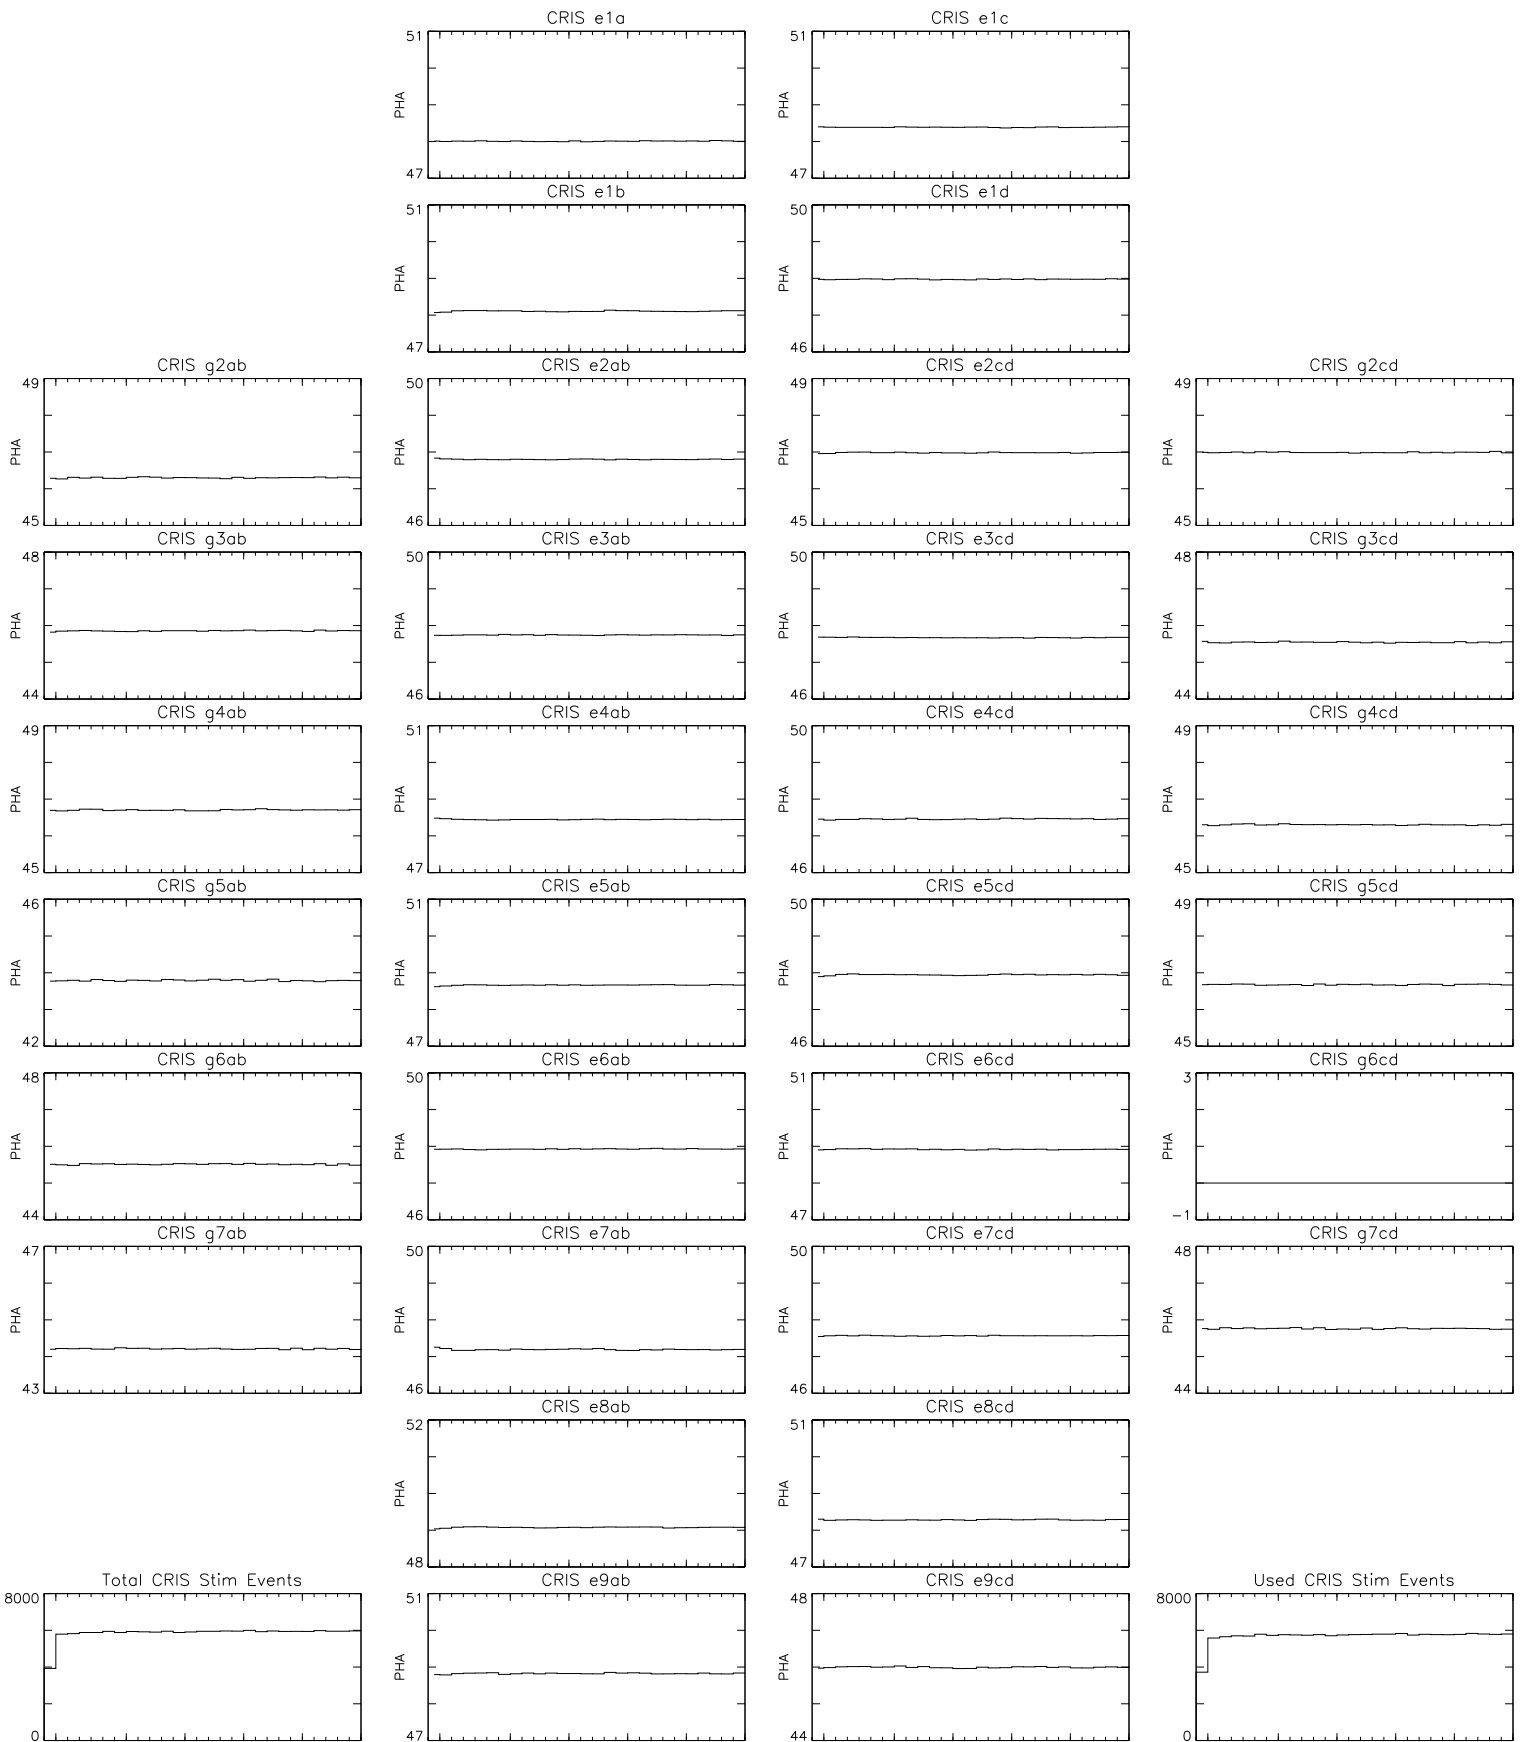

Bartels Rotation 2600
 Stim events – Daily fitted slope
 (25–Mar–2024 thru 20–Apr–2024) (085/2024 thru 111/2024)

Bartels Rotation 2600
Stim events - Daily fitted offset
(25-Mar-2024 thru 20-Apr-2024) (085/2024 thru 111/2024)

26 Apr 1 6 11 16 21
time (25-Mar-2024 to 21-Apr-2024)