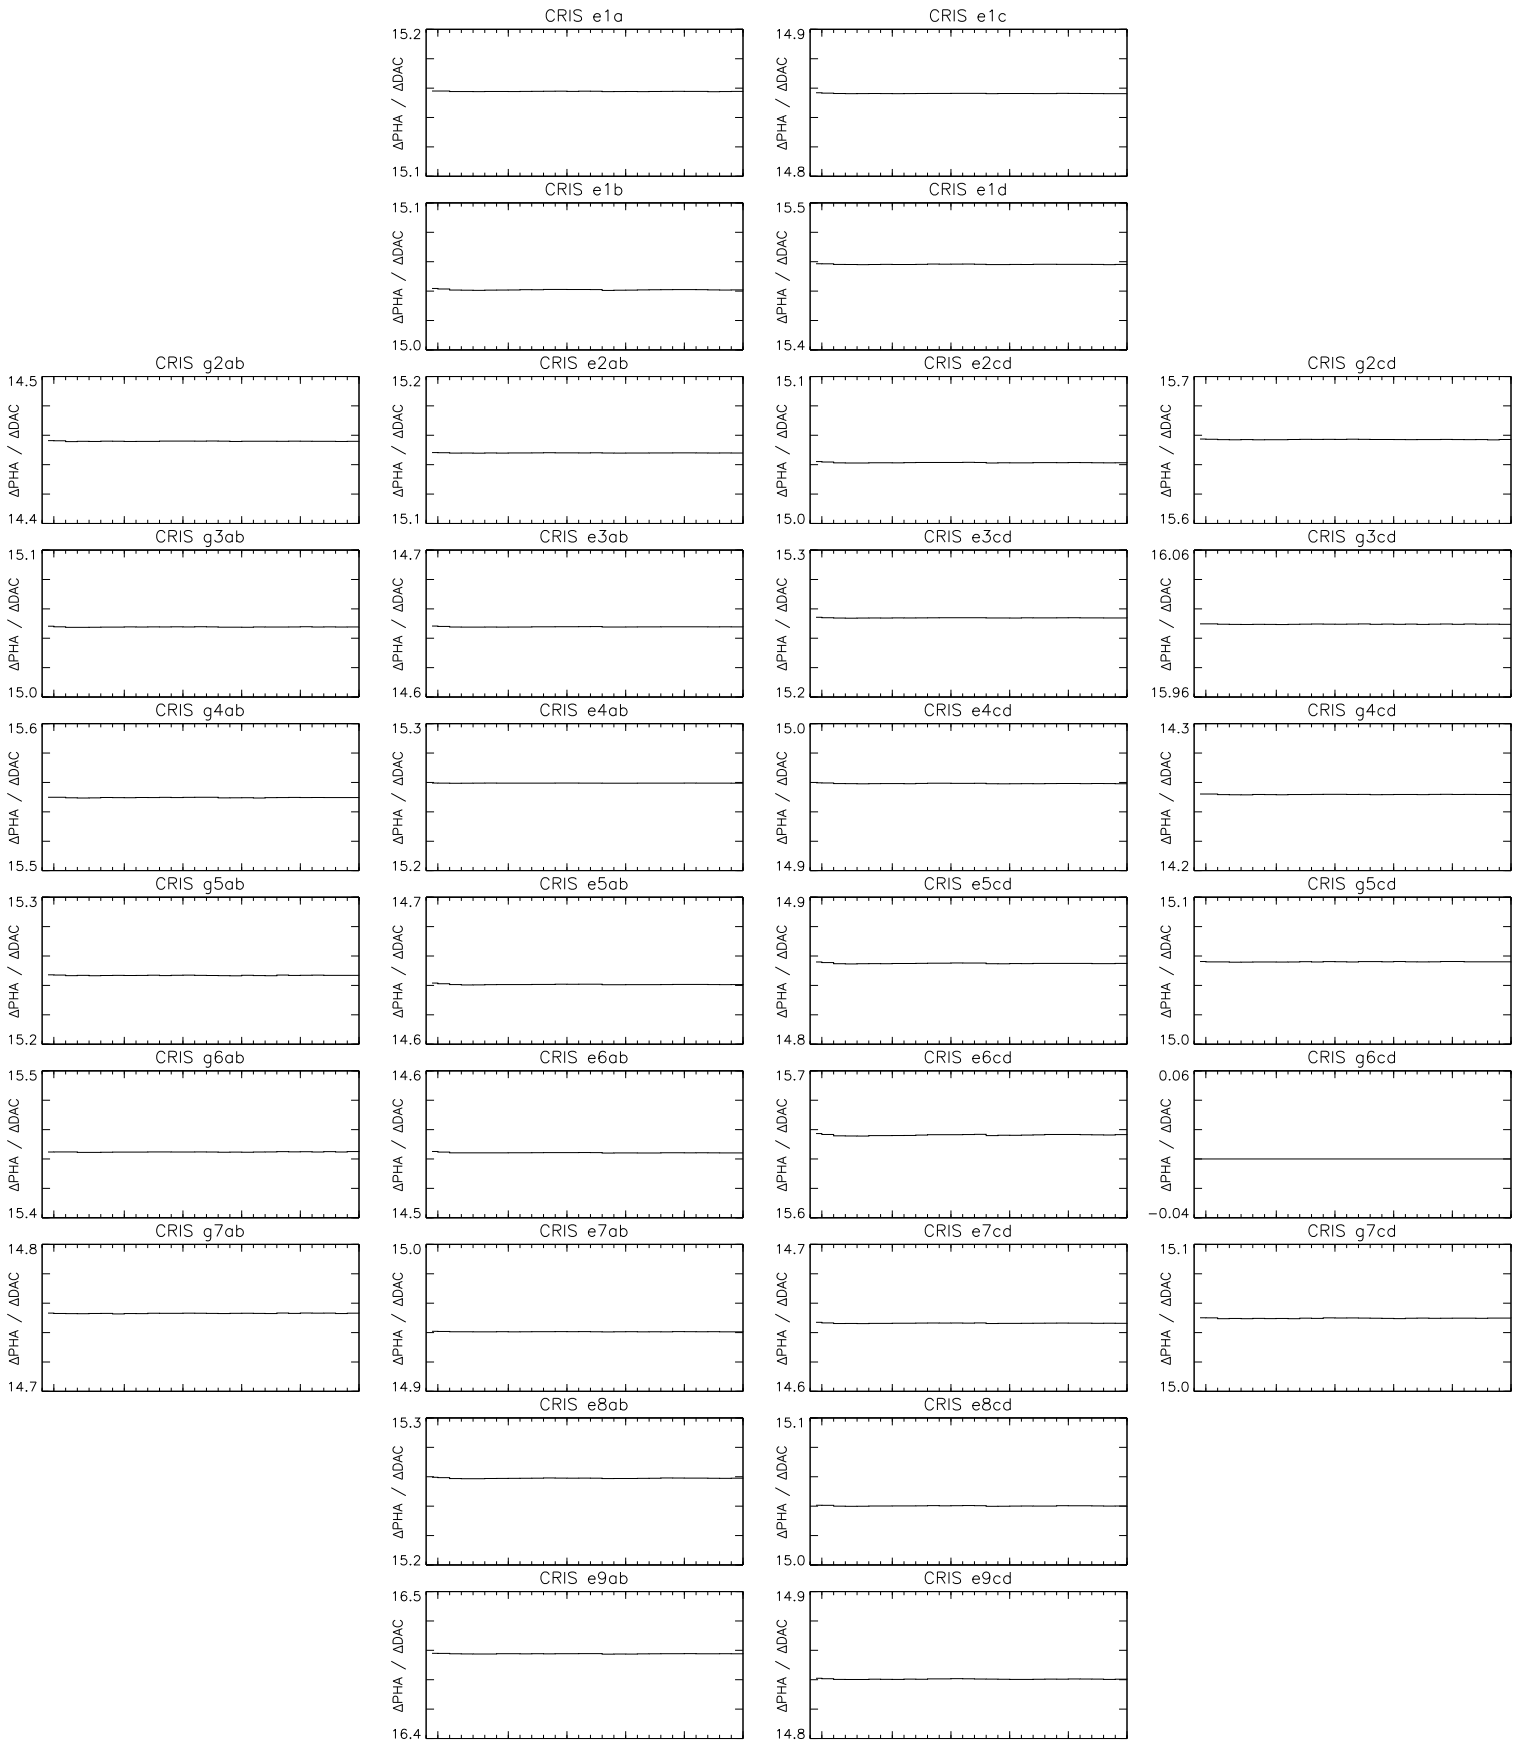

Bartels Rotation 2600
 Stim events – Daily fitted slope
 (25–Mar–2024 thru 20–Apr–2024) (085/2024 thru 111/2024)

Bartels Rotation 2600
Stim events - Daily fitted offset
(25-Mar-2024 thru 20-Apr-2024) (085/2024 thru 111/2024)

26 Apr 1 6 11 16 21
time (25-Mar-2024 to 21-Apr-2024)