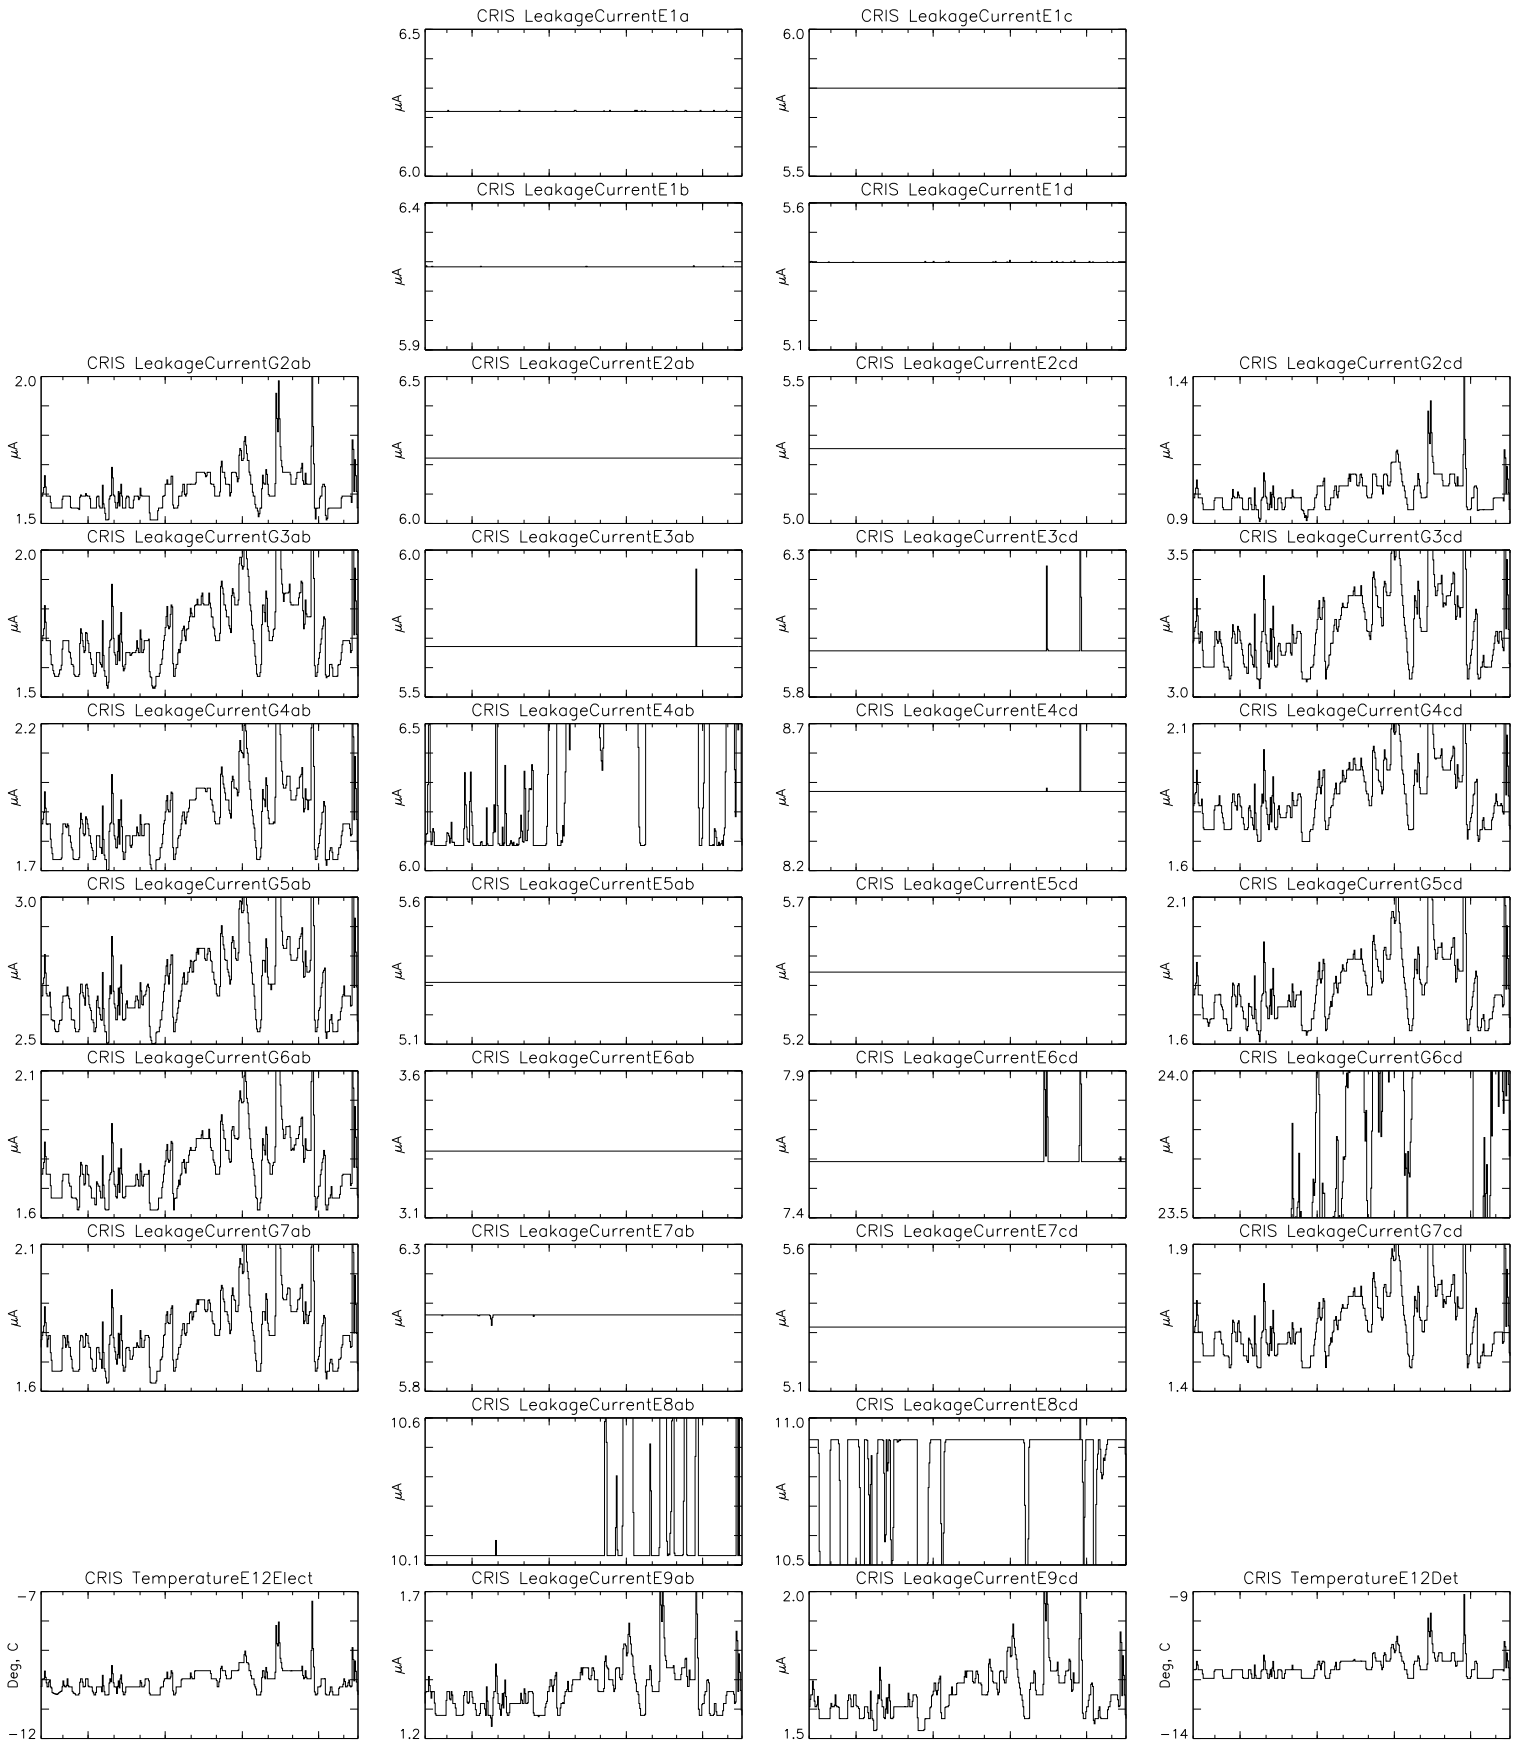

Bartels Rotation 2588-2601 – Daily Averages
(06-May-2023 thru 17-May-2024)
(126/2023 thru 138/2024)

Jul Oct Jan Apr
time (06-May-2023 to 18-May-2024)

Bartels Rotation 2588-2601 – Daily Averages
(06-May-2023 thru 17-May-2024)
(126/2023 thru 138/2024)

Jul Oct Jan Apr
time (06-May-2023 to 18-May-2024)

Bartels Rotation 2588-2601 – Daily Averages
(06-May-2023 thru 17-May-2024)
(126/2023 thru 138/2024)

Jul Oct Jan Apr
time (06-May-2023 to 18-May-2024)

Bartels Rotation 2588-2601 – Daily Averages
 (06-May-2023 thru 17-May-2024)
 (126/2023 thru 138/2024)

Jul Oct Jan Apr
 time (06-May-2023 to 18-May-2024)