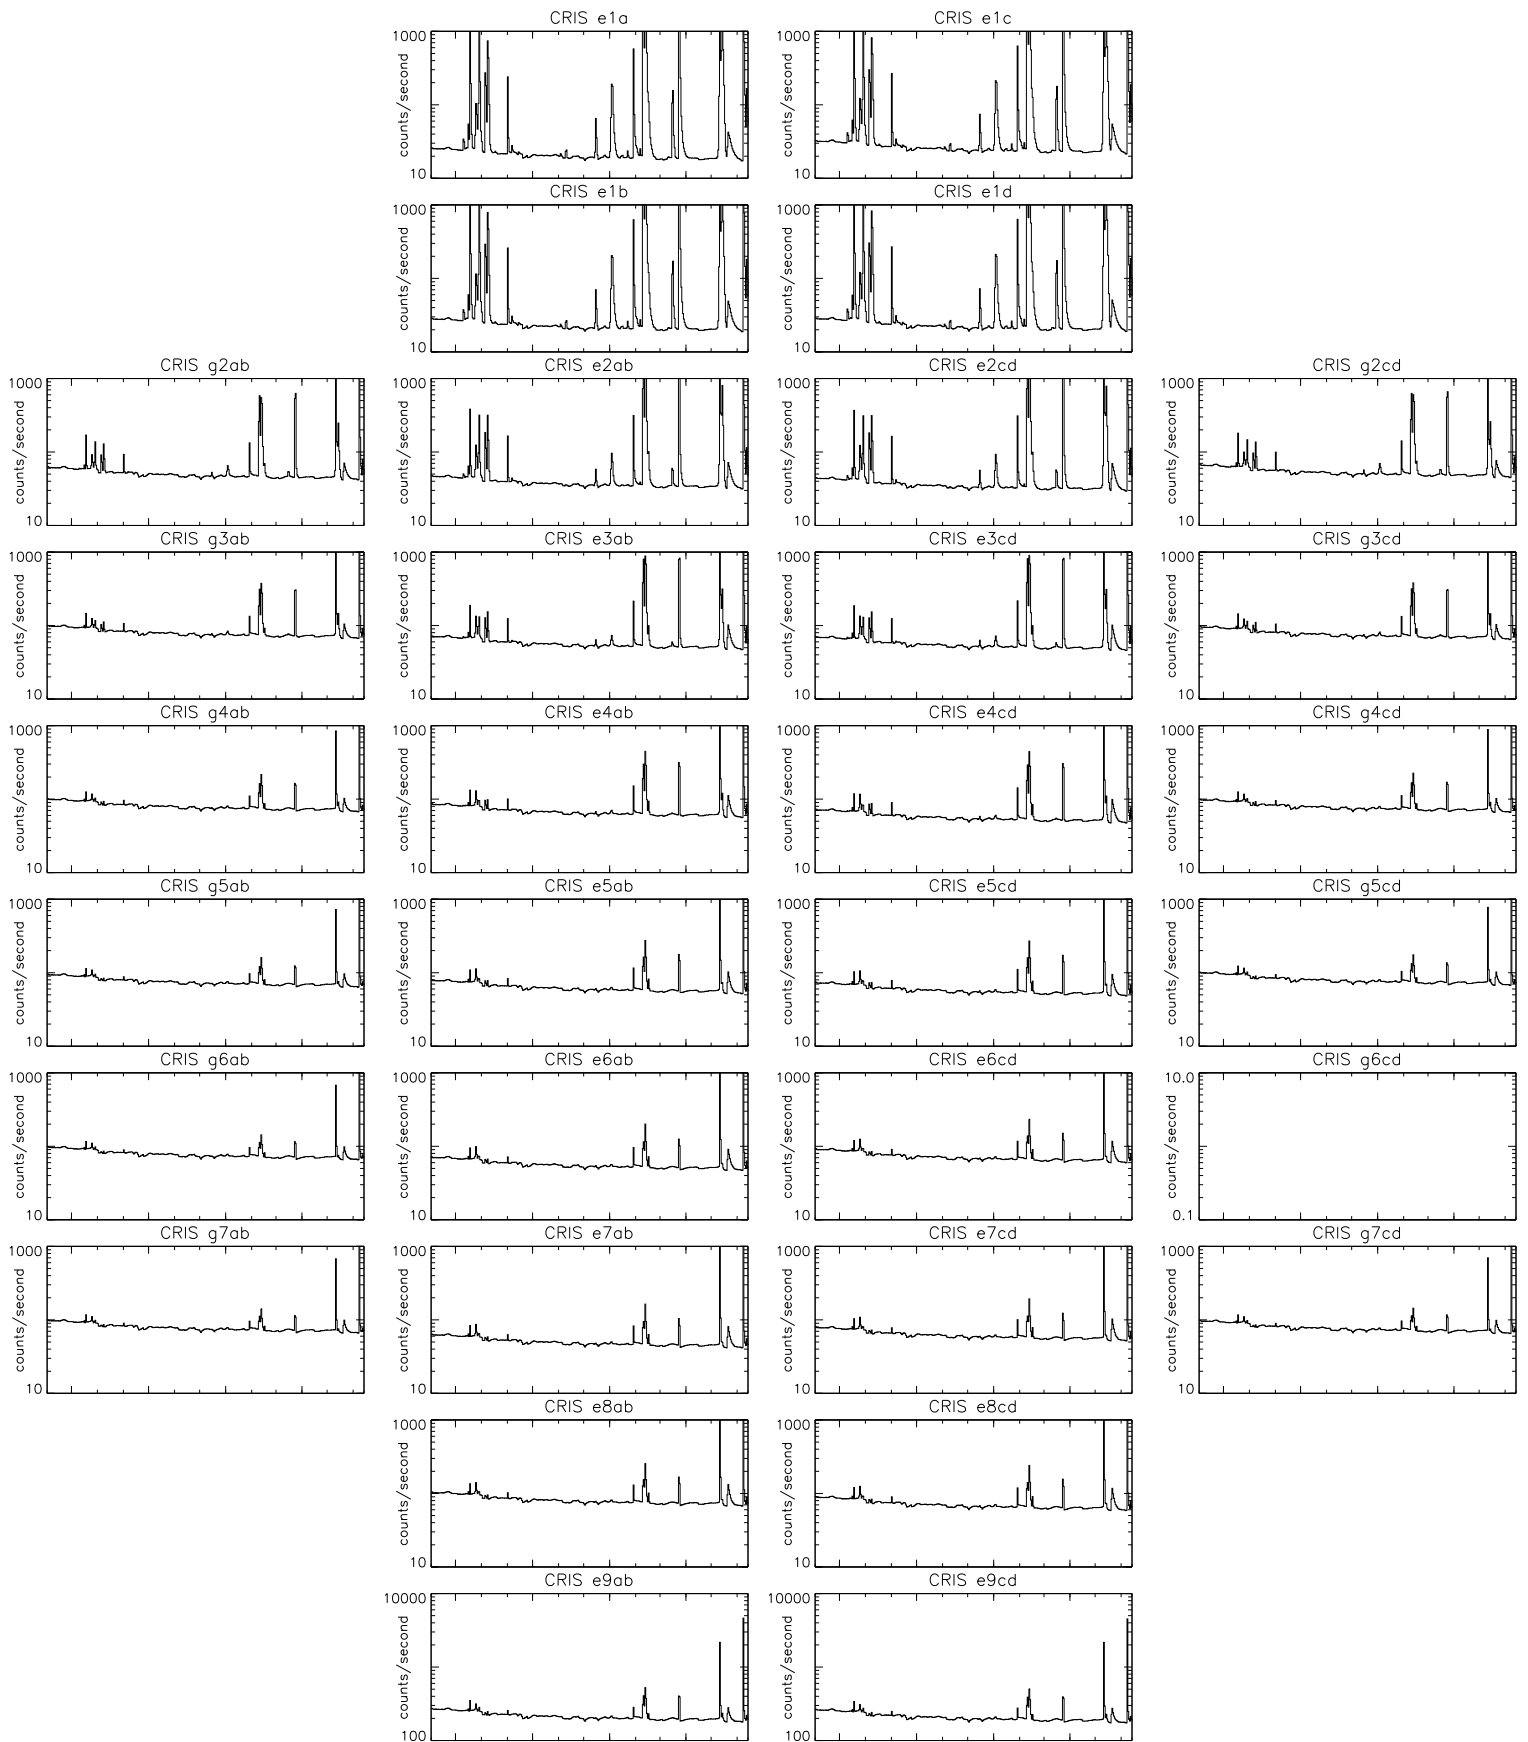

Bartels Rotation 2589-2602 – Daily Averages
 (02-Jun-2023 thru 13-Jun-2024)
 (153/2023 thru 165/2024)

Jul

Oct

Jan

Apr

time (02-Jun-2023 to 14-Jun-2024)

Bartels Rotation 2589–2602 – Daily Averages
 (02-Jun-2023 thru 13-Jun-2024)
 (153/2023 thru 165/2024)

Jul

Oct

Jan

Apr

time (02-Jun-2023 to 14-Jun-2024)

Bartels Rotation 2589-2602 – Daily Averages
(02-Jun-2023 thru 13-Jun-2024)
(153/2023 thru 165/2024)

Jul

Oct

Jan

Apr

time (02-Jun-2023 to 14-Jun-2024)

Bartels Rotation 2589-2602 – Daily Averages (02-Jun-2023 thru 13-Jun-2024) (153/2023 thru 165/2024)