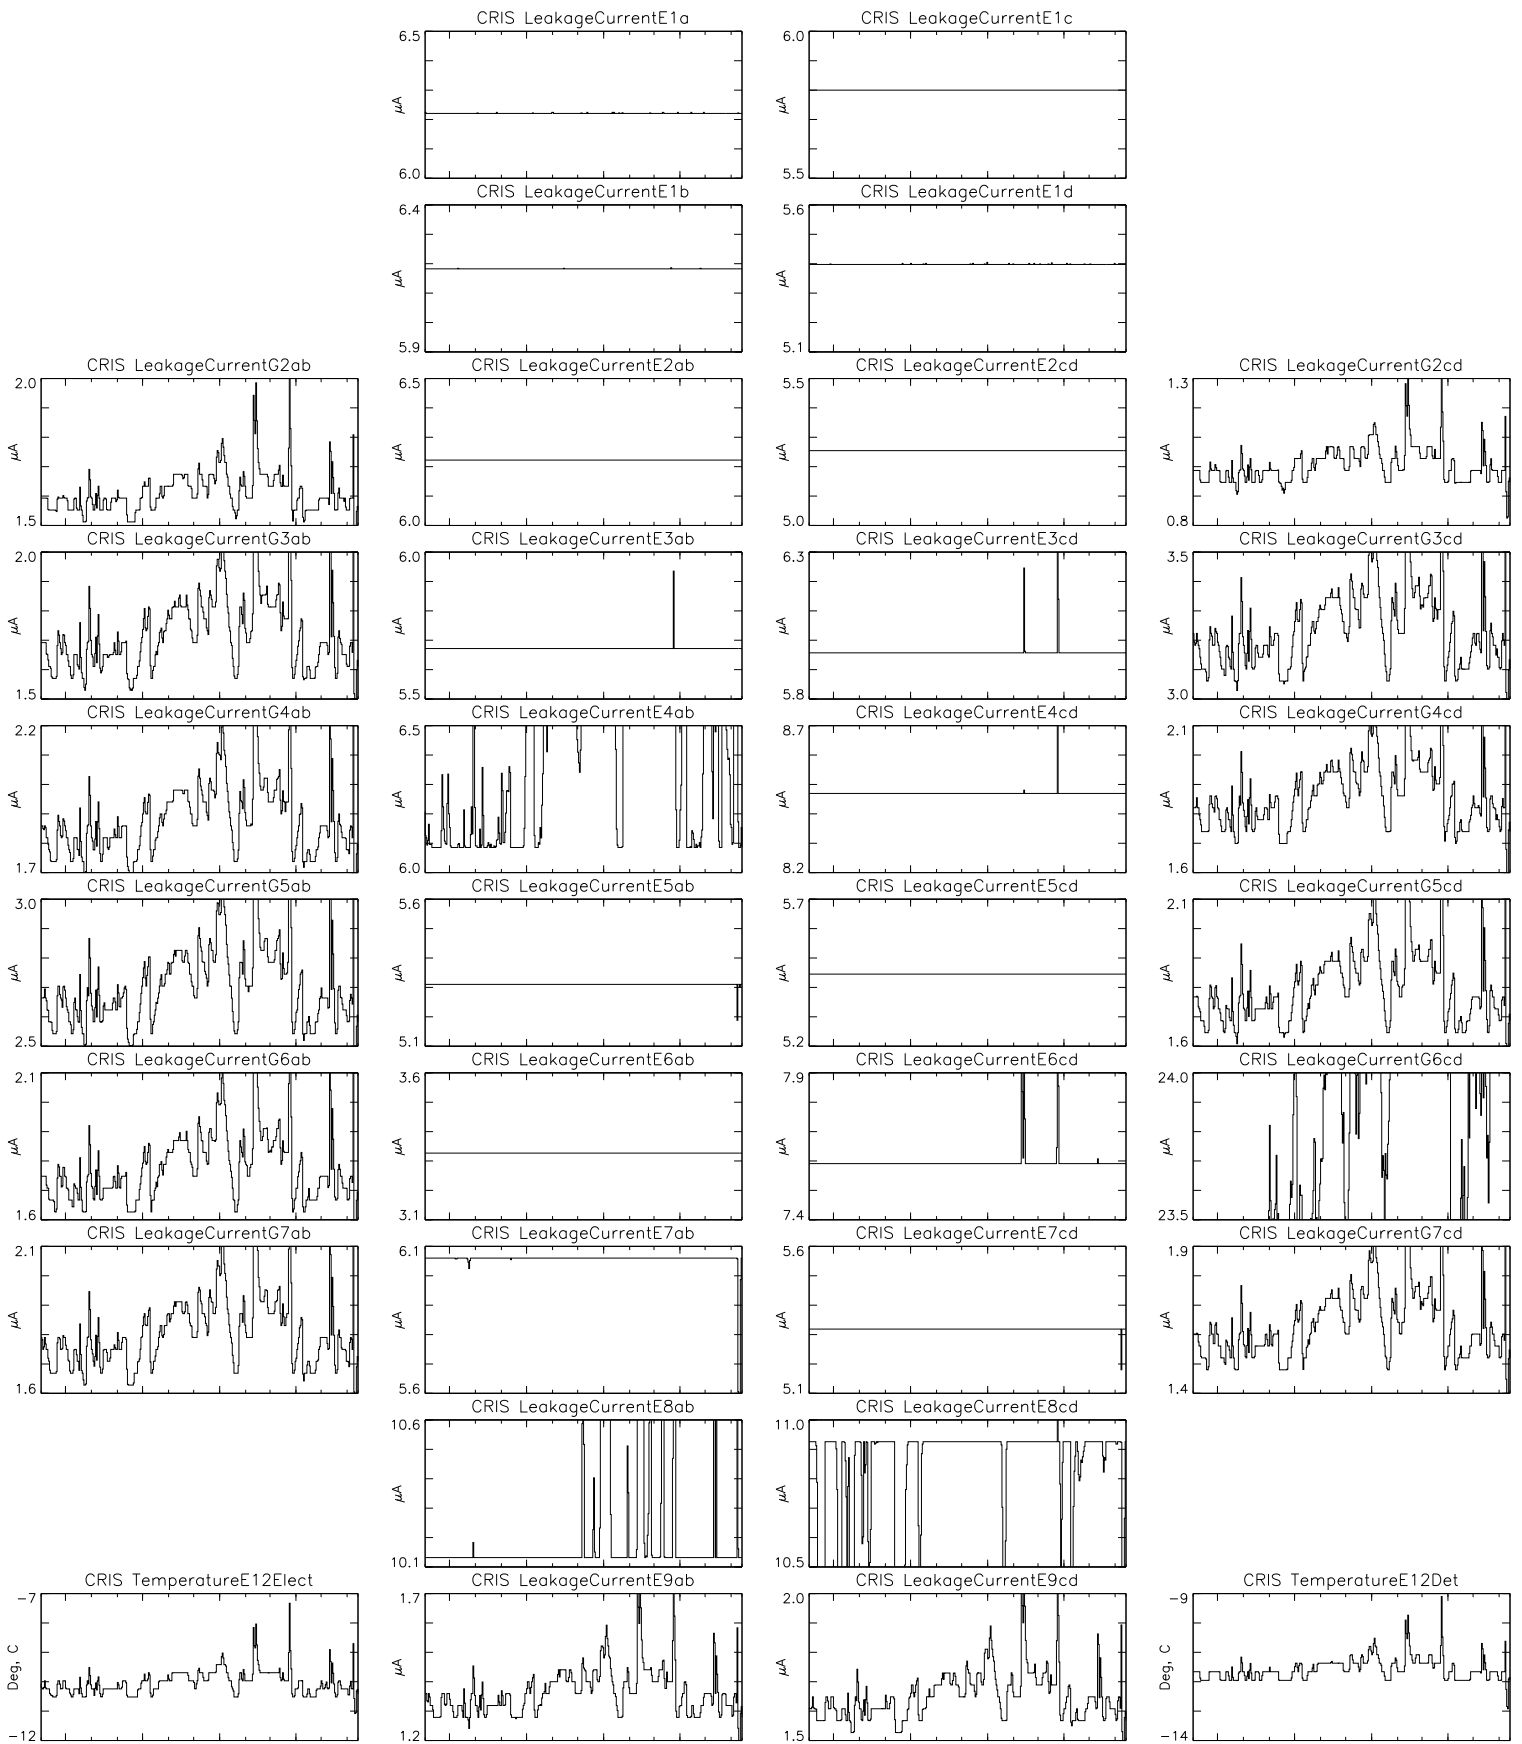

Bartels Rotation 2589-2602 – Daily Averages
 (02-Jun-2023 thru 13-Jun-2024)
 (153/2023 thru 165/2024)

Jul

Oct

Jan

Apr

time (02-Jun-2023 to 14-Jun-2024)

Bartels Rotation 2589–2602 – Daily Averages
 (02-Jun-2023 thru 13-Jun-2024)
 (153/2023 thru 165/2024)

Jul

Oct

Jan

Apr

time (02-Jun-2023 to 14-Jun-2024)

Bartels Rotation 2589-2602 – Daily Averages
(02-Jun-2023 thru 13-Jun-2024)
(153/2023 thru 165/2024)

Jul

Oct

Jan

Apr

time (02-Jun-2023 to 14-Jun-2024)

Bartels Rotation 2589-2602 – Daily Averages (02-Jun-2023 thru 13-Jun-2024) (153/2023 thru 165/2024)