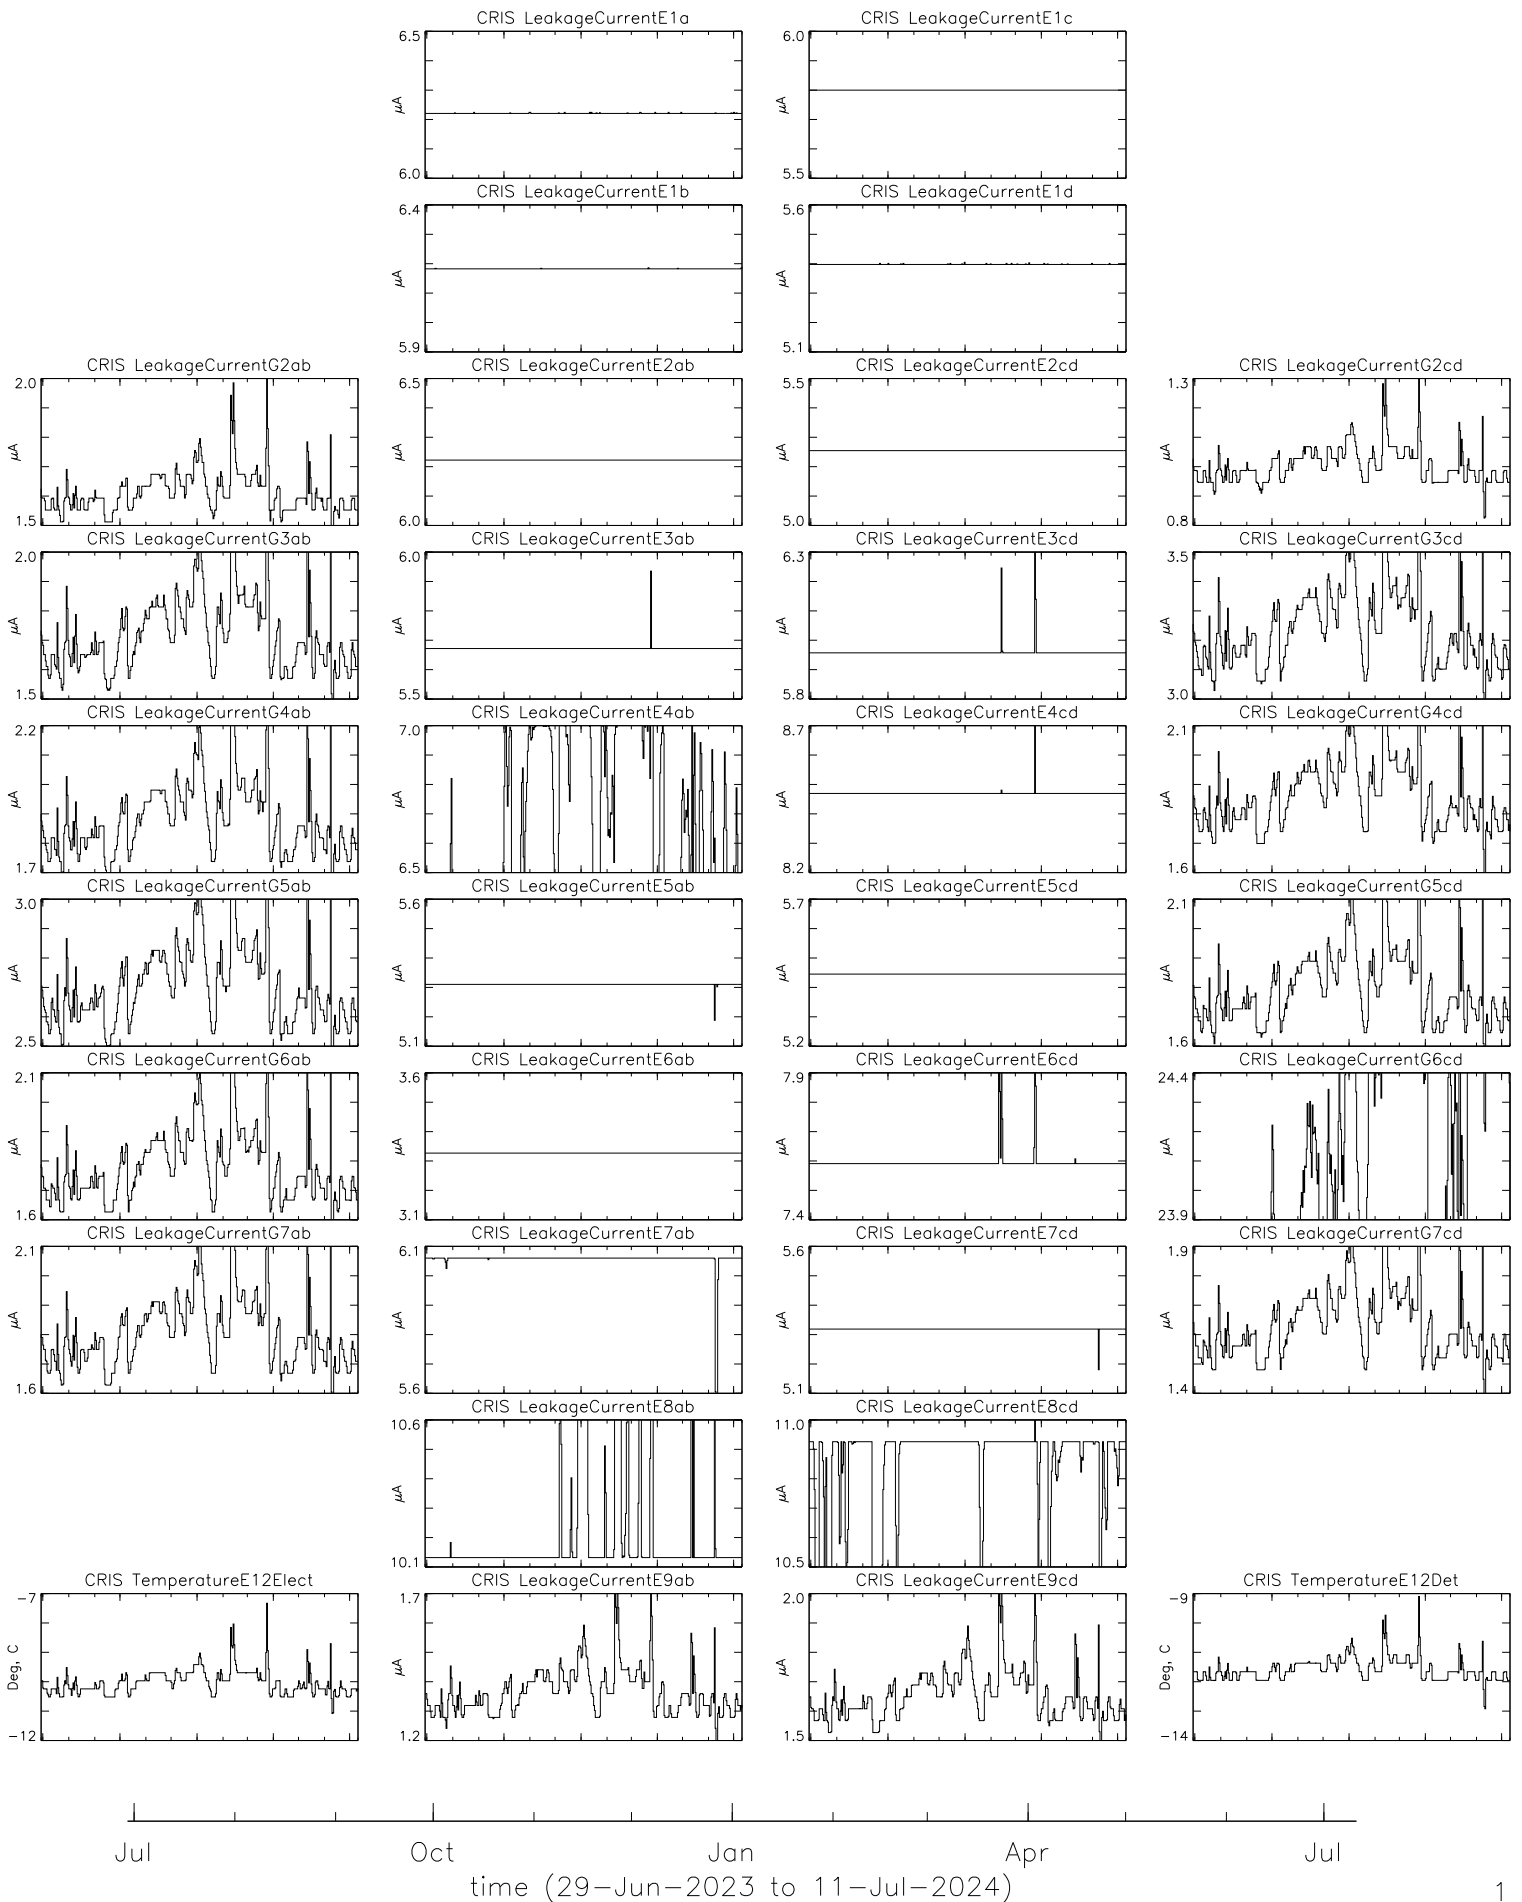

Bartels Rotation 2590-2603 – Daily Averages
(29-Jun-2023 thru 10-Jul-2024)
(180/2023 thru 192/2024)

Bartels Rotation 2590–2603 – Daily Averages
 (29-Jun-2023 thru 10-Jul-2024)
 (180/2023 thru 192/2024)

Jul Oct Jan Apr Jul
 time (29-Jun-2023 to 11-Jul-2024)

Bartels Rotation 2590-2603 – Daily Averages
(29-Jun-2023 thru 10-Jul-2024)
(180/2023 thru 192/2024)

Jul Oct Jan Apr Jul
time (29-Jun-2023 to 11-Jul-2024)

Bartels Rotation 2590–2603 – Daily Averages (29-Jun-2023 thru 10-Jul-2024) (180/2023 thru 192/2024)