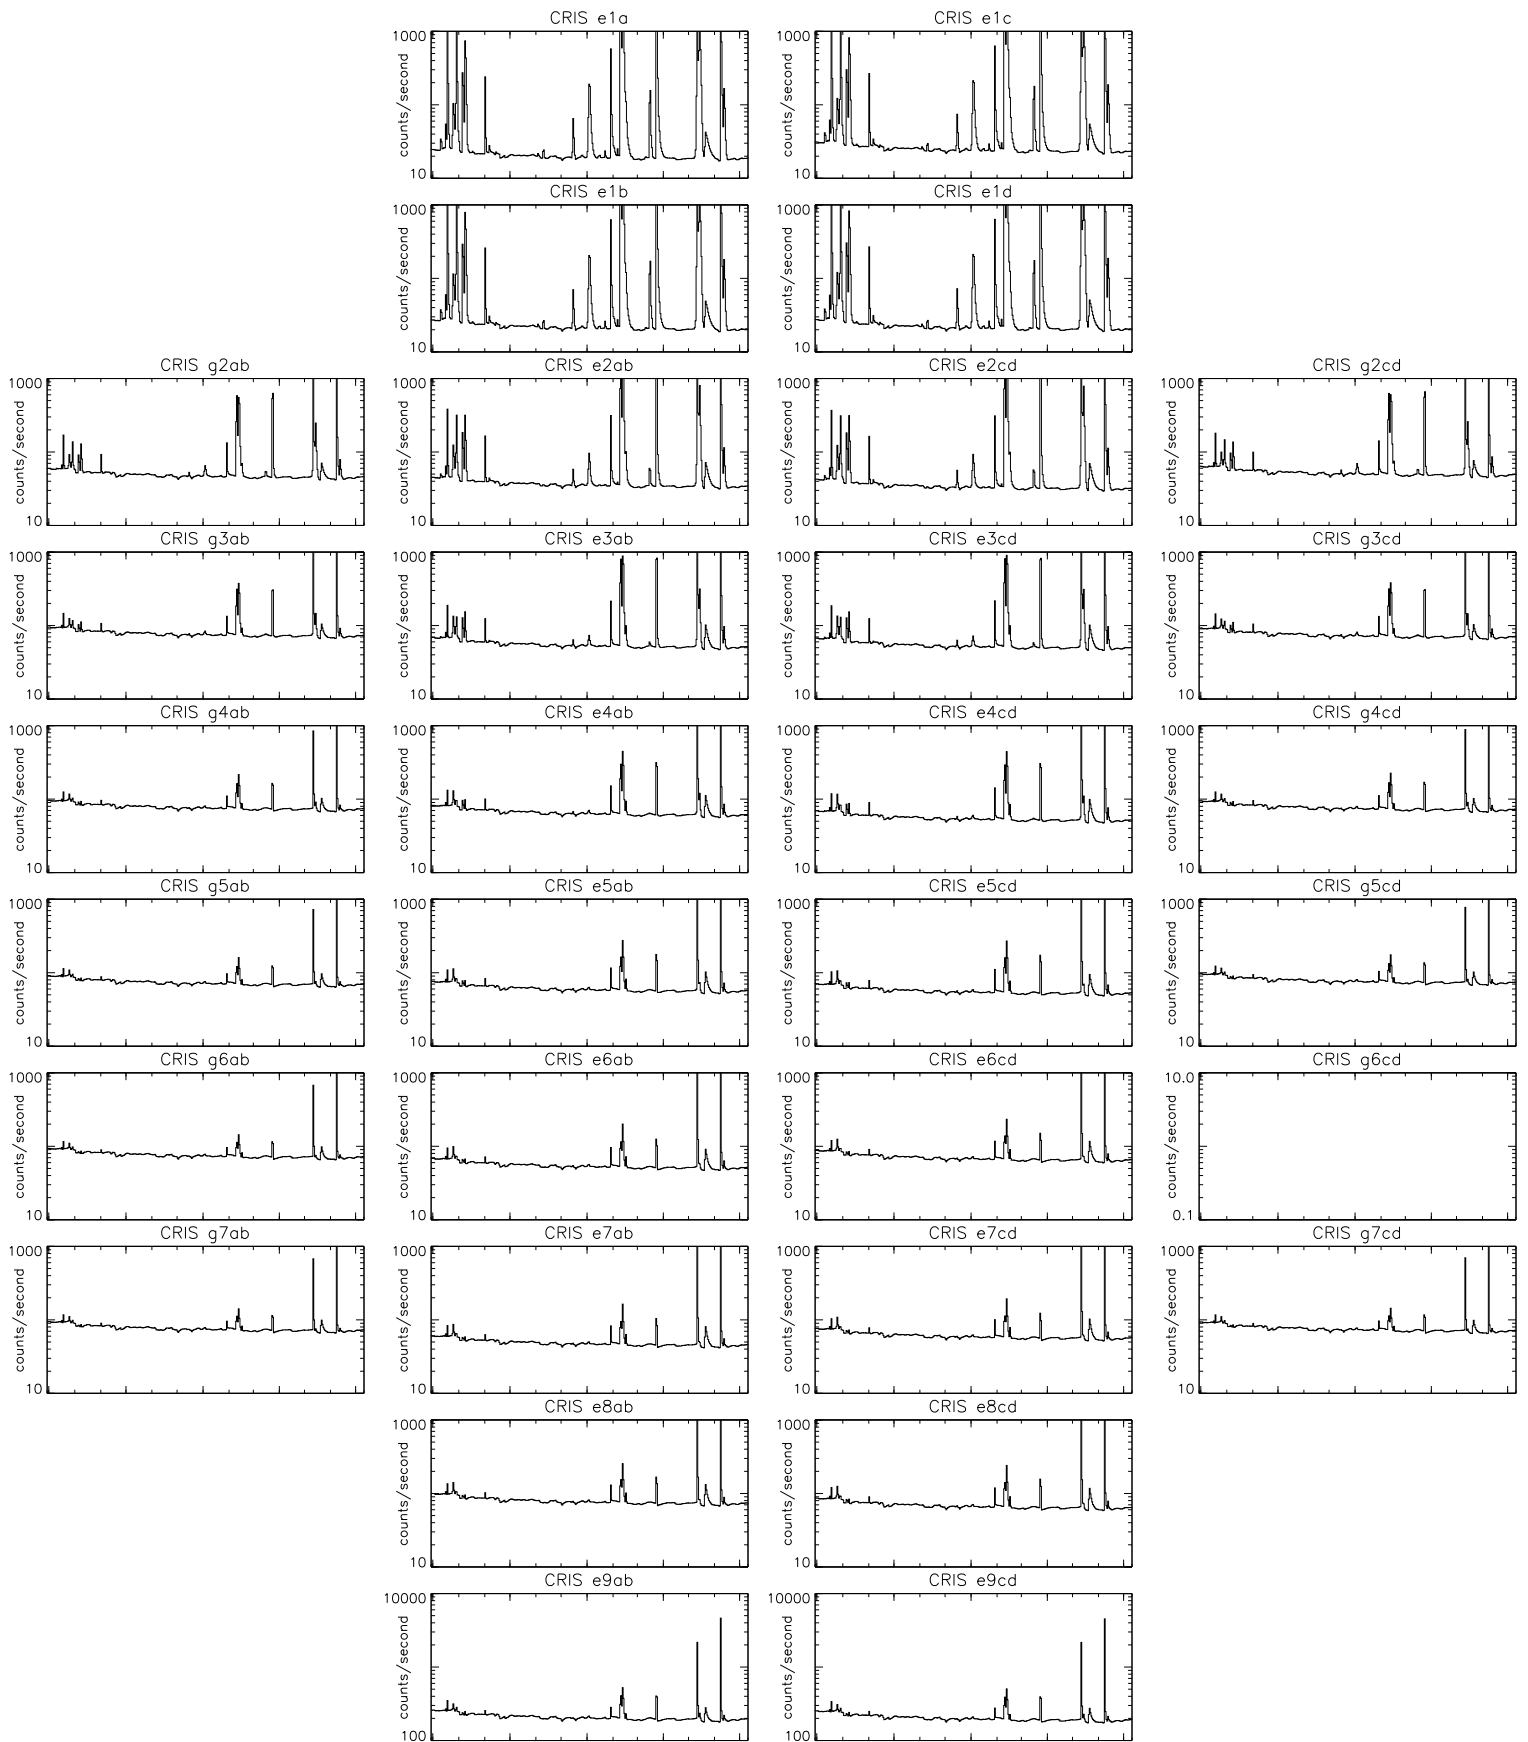

Bartels Rotation 2590-2603 – Daily Averages
(29-Jun-2023 thru 10-Jul-2024)
(180/2023 thru 192/2024)

Bartels Rotation 2590–2603 – Daily Averages
 (29-Jun-2023 thru 10-Jul-2024)
 (180/2023 thru 192/2024)

Jul Oct Jan Apr Jul
 time (29-Jun-2023 to 11-Jul-2024)

Bartels Rotation 2590-2603 – Daily Averages
(29-Jun-2023 thru 10-Jul-2024)
(180/2023 thru 192/2024)

Jul Oct Jan Apr Jul
time (29-Jun-2023 to 11-Jul-2024)

Bartels Rotation 2590–2603 – Daily Averages (29-Jun-2023 thru 10-Jul-2024) (180/2023 thru 192/2024)