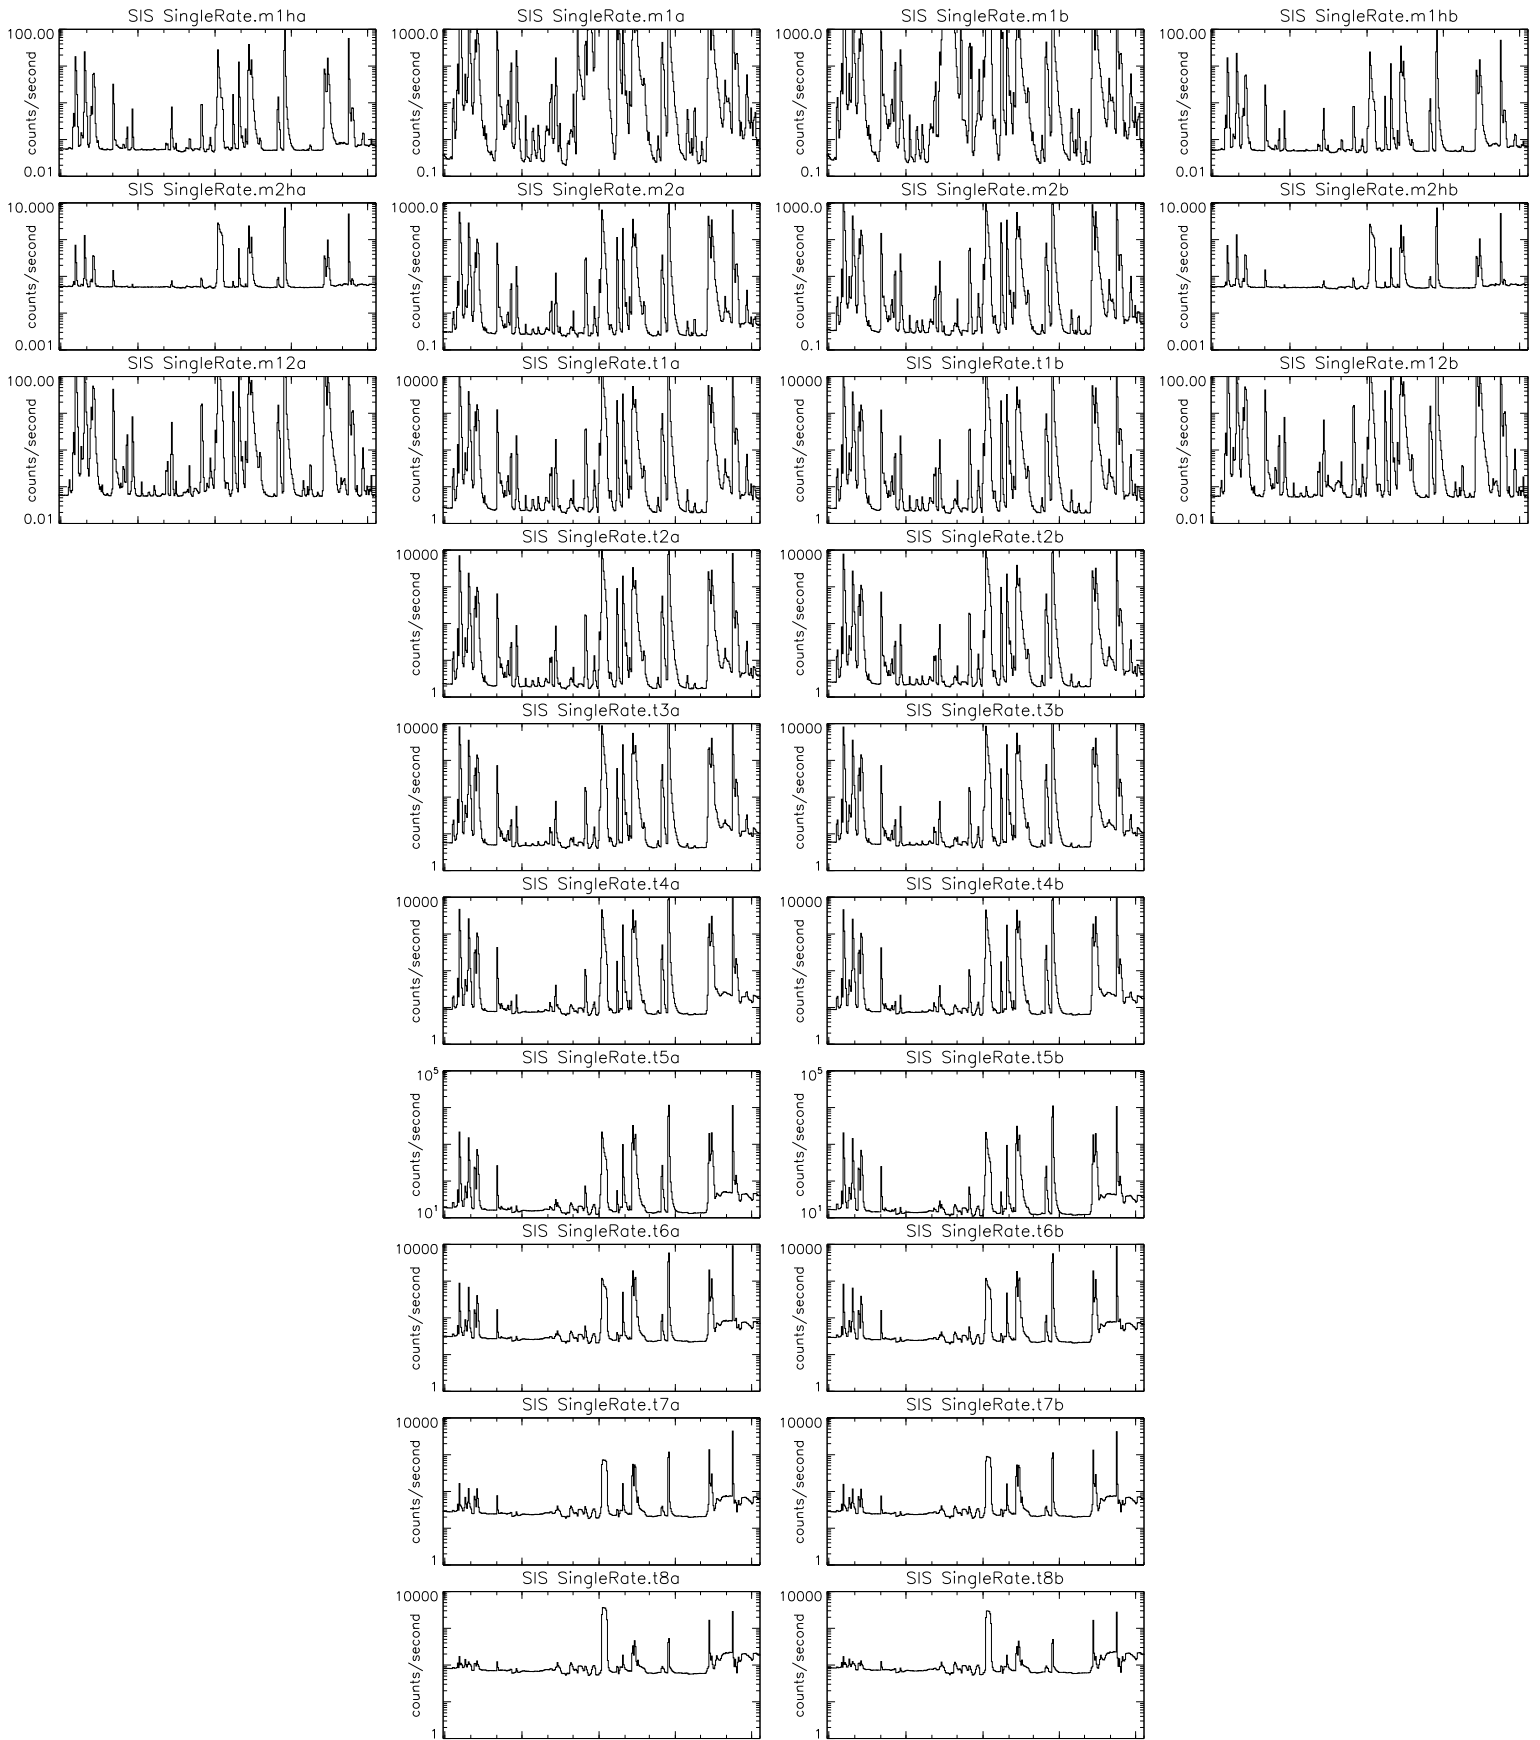

# Bartels Rotation 2590-2603 – Daily Averages (29-Jun-2023 thru 10-Jul-2024) (180/2023 thru 192/2024)

Bartels Rotation 2590-2603 – Daily Averages  
(29-Jun-2023 thru 10-Jul-2024)  
(180/2023 thru 192/2024)

Jul Oct Jan Apr Jul  
time (29-Jun-2023 to 11-Jul-2024)

Bartels Rotation 2590-2603 – Daily Averages  
 (29-Jun-2023 thru 10-Jul-2024)  
 (180/2023 thru 192/2024)