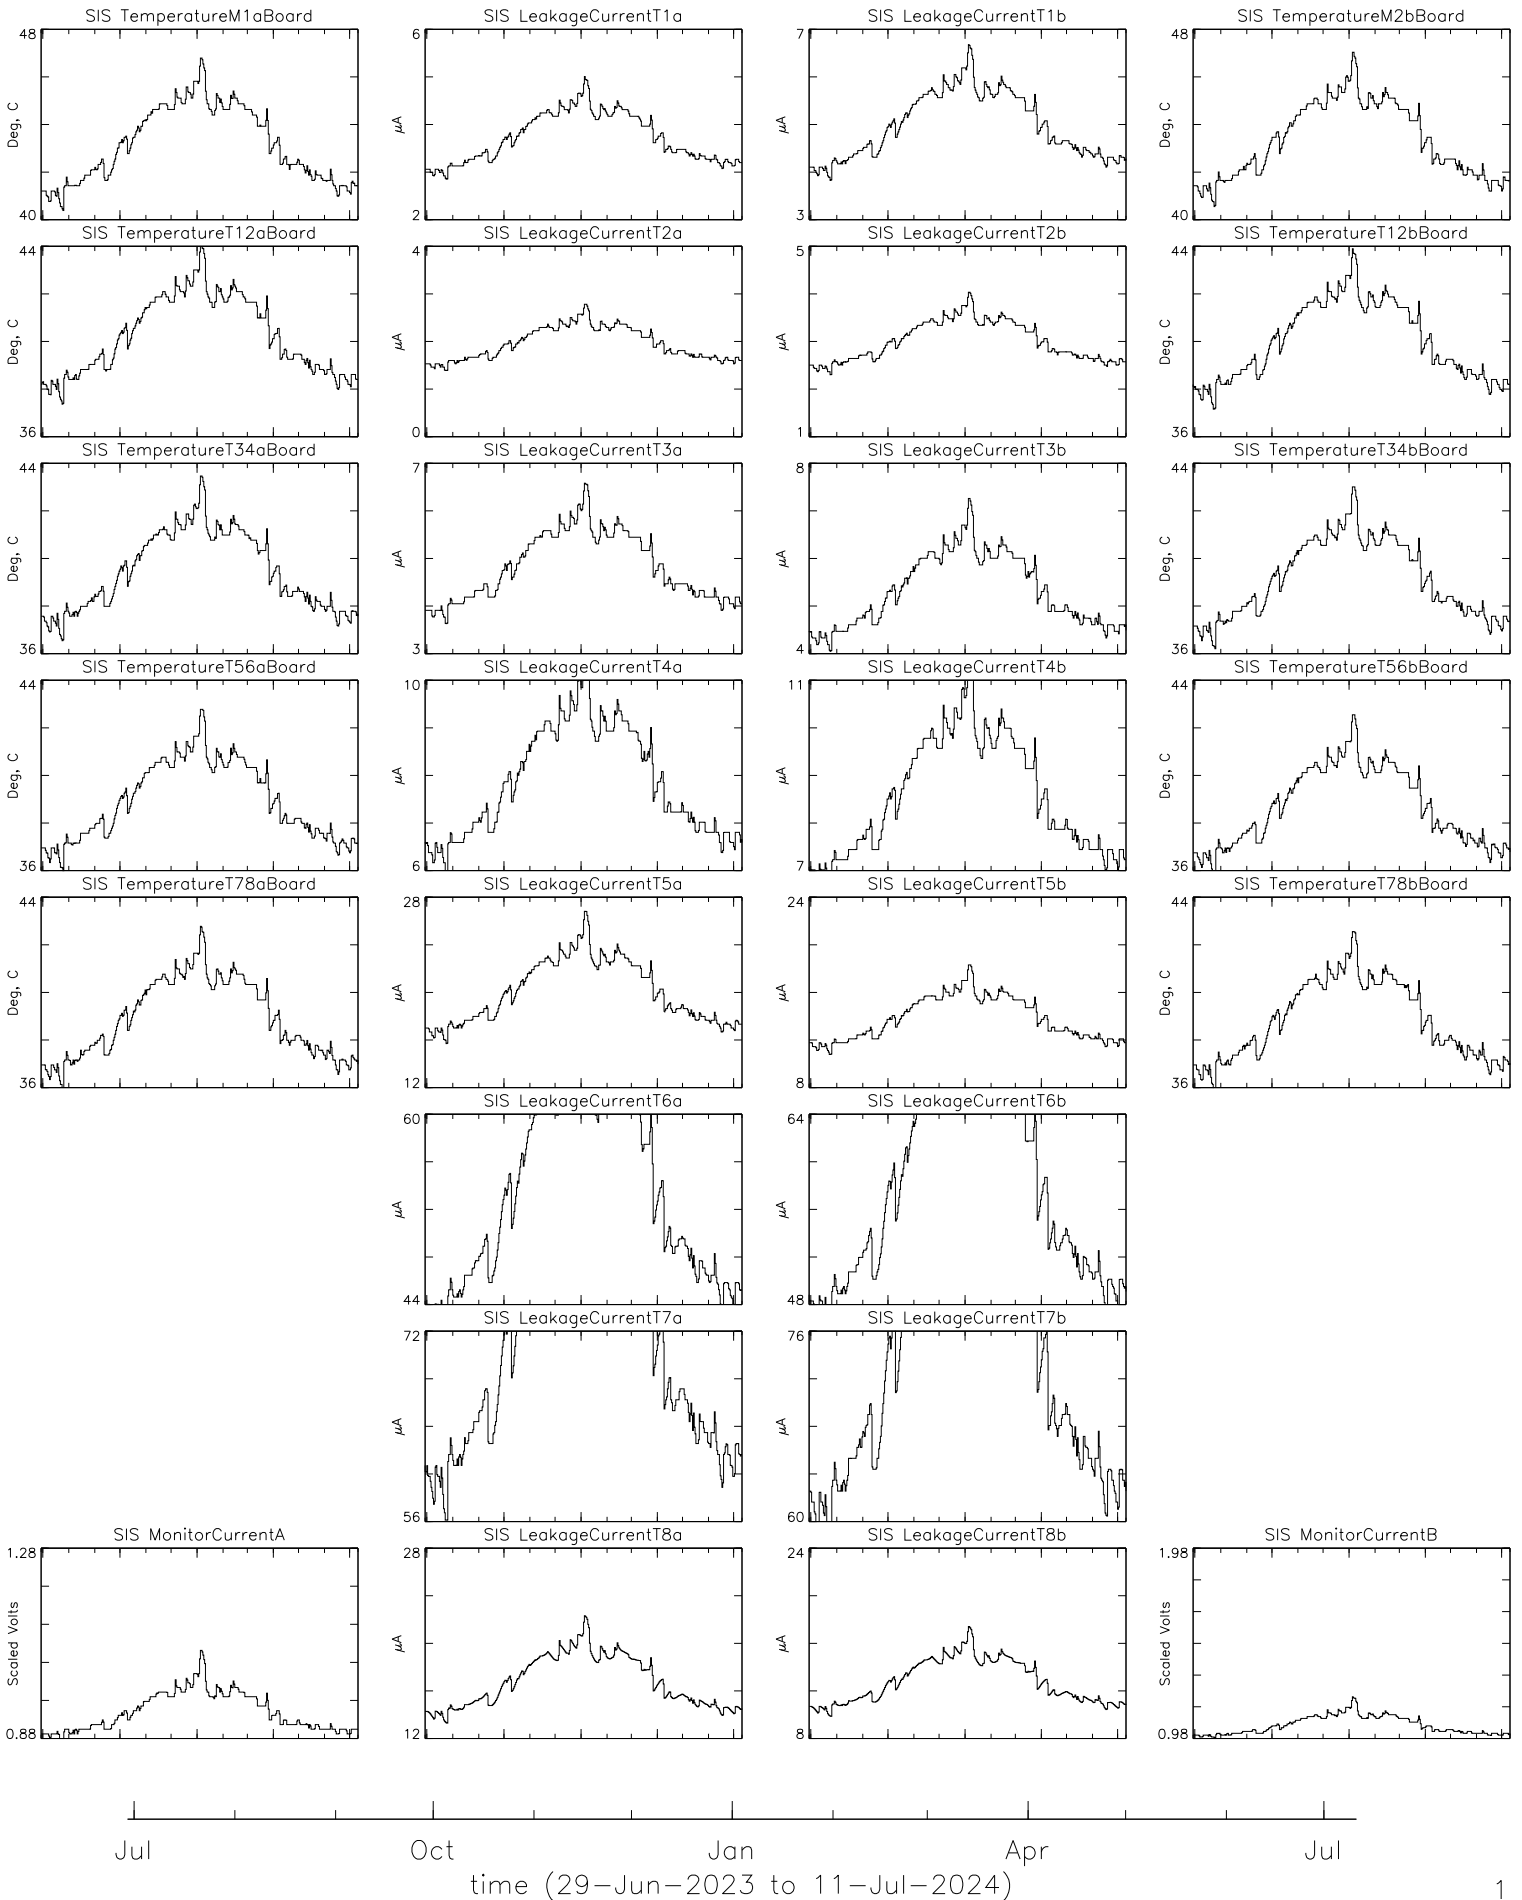

# Bartels Rotation 2590-2603 – Daily Averages (29-Jun-2023 thru 10-Jul-2024) (180/2023 thru 192/2024)

Bartels Rotation 2590-2603 – Daily Averages  
(29-Jun-2023 thru 10-Jul-2024)  
(180/2023 thru 192/2024)

Jul Oct Jan Apr Jul  
time (29-Jun-2023 to 11-Jul-2024)

Bartels Rotation 2590-2603 – Daily Averages  
 (29-Jun-2023 thru 10-Jul-2024)  
 (180/2023 thru 192/2024)