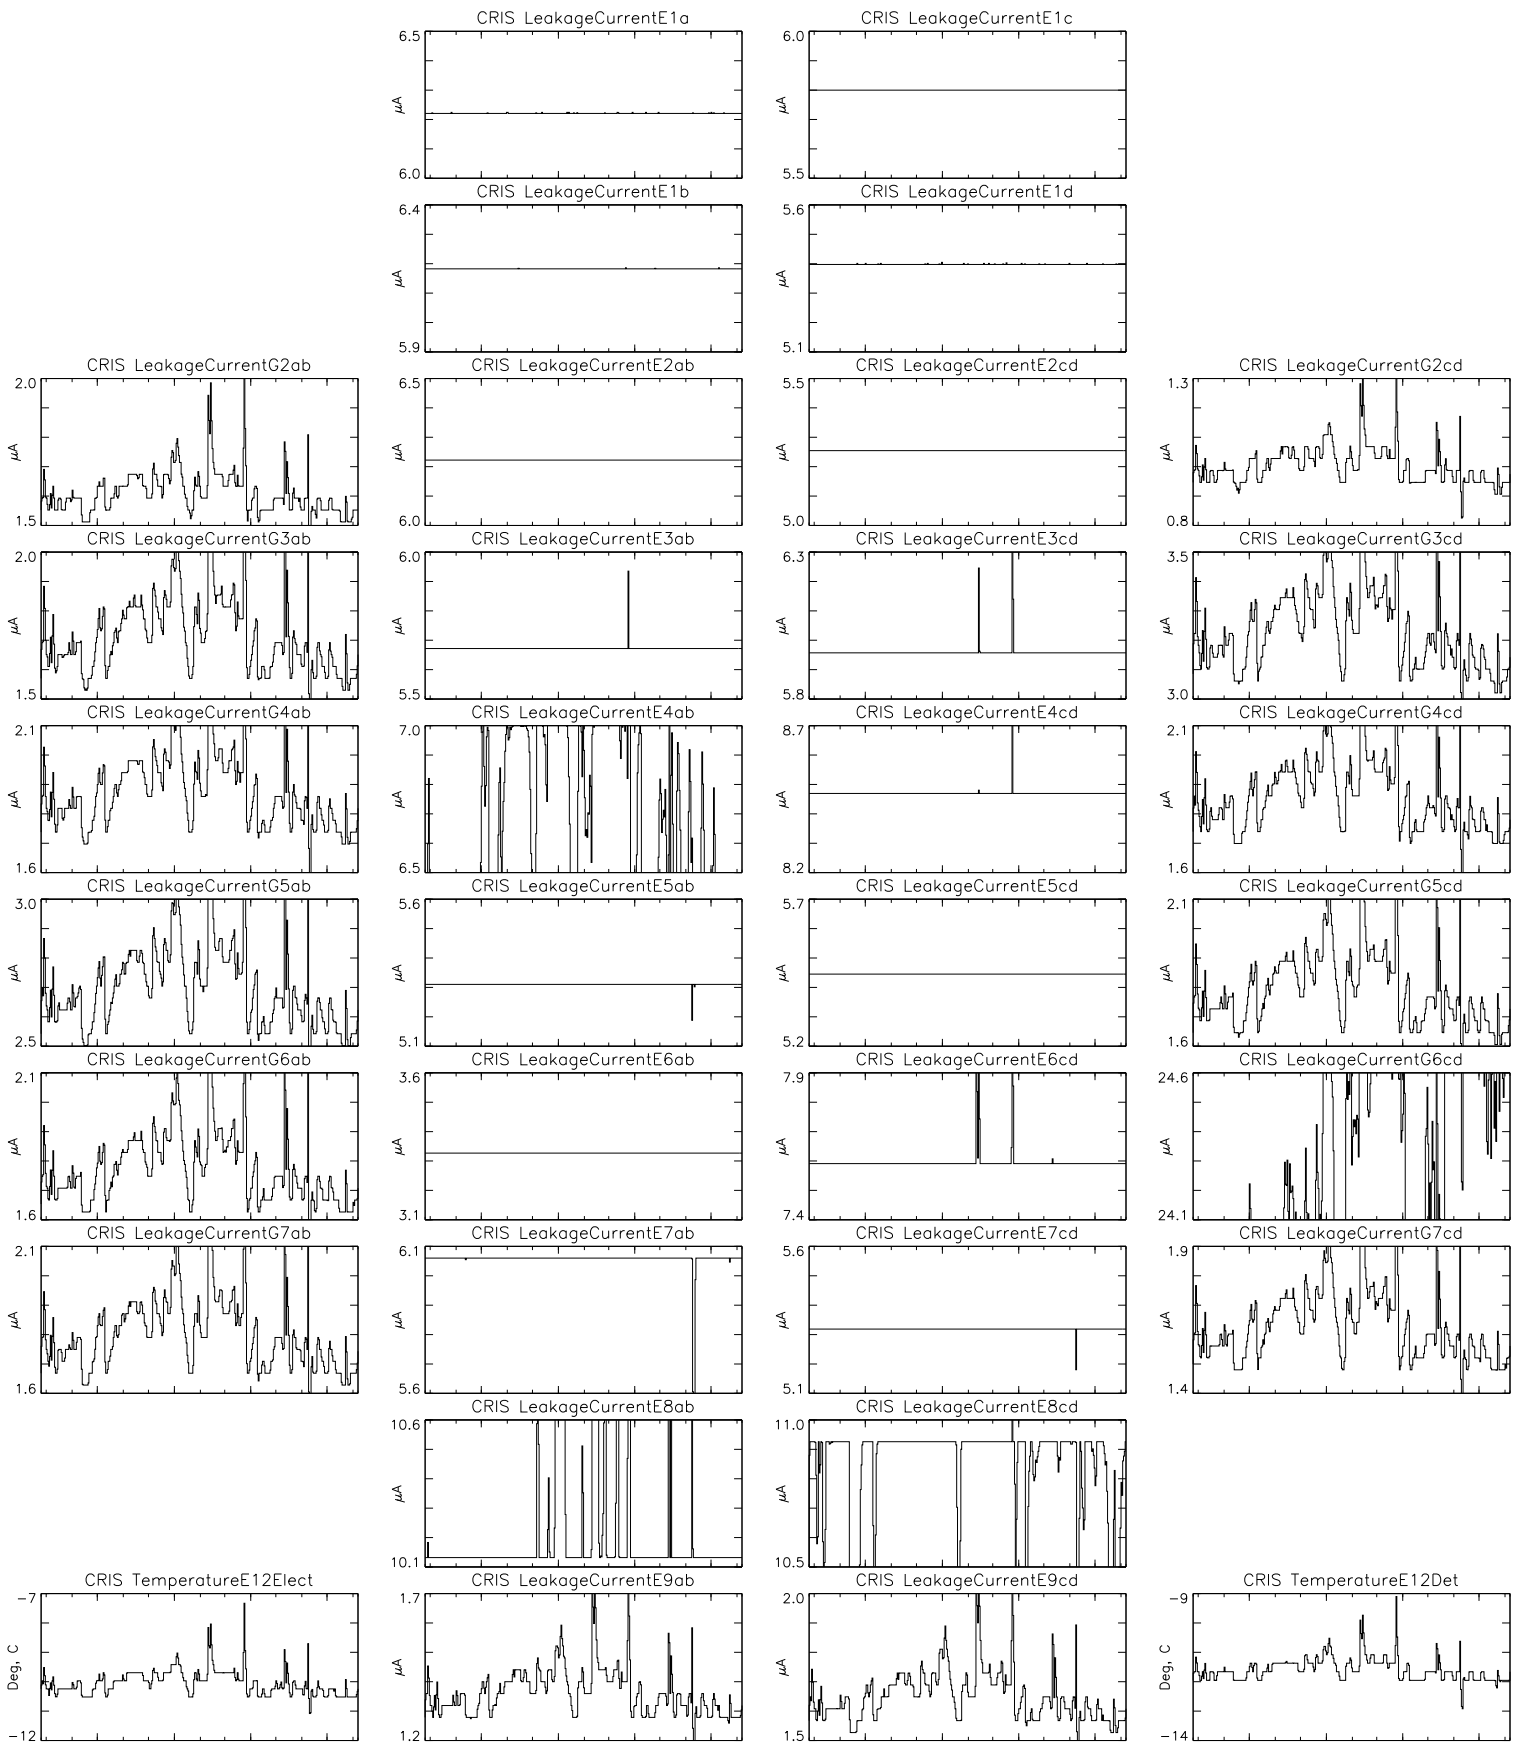

Bartels Rotation 2591-2604 – Daily Averages
 (26-Jul-2023 thru 06-Aug-2024)
 (207/2023 thru 219/2024)

Oct

Jan

Apr

Jul

time (26-Jul-2023 to 07-Aug-2024)

Bartels Rotation 2591–2604 – Daily Averages
 (26-Jul-2023 thru 06-Aug-2024)
 (207/2023 thru 219/2024)

Oct

Jan

Apr

Jul

time (26-Jul-2023 to 07-Aug-2024)

Bartels Rotation 2591-2604 – Daily Averages
(26-Jul-2023 thru 06-Aug-2024)
(207/2023 thru 219/2024)

Oct Jan Apr Jul
time (26-Jul-2023 to 07-Aug-2024)

Bartels Rotation 2591-2604 – Daily Averages
 (26-Jul-2023 thru 06-Aug-2024)
 (207/2023 thru 219/2024)