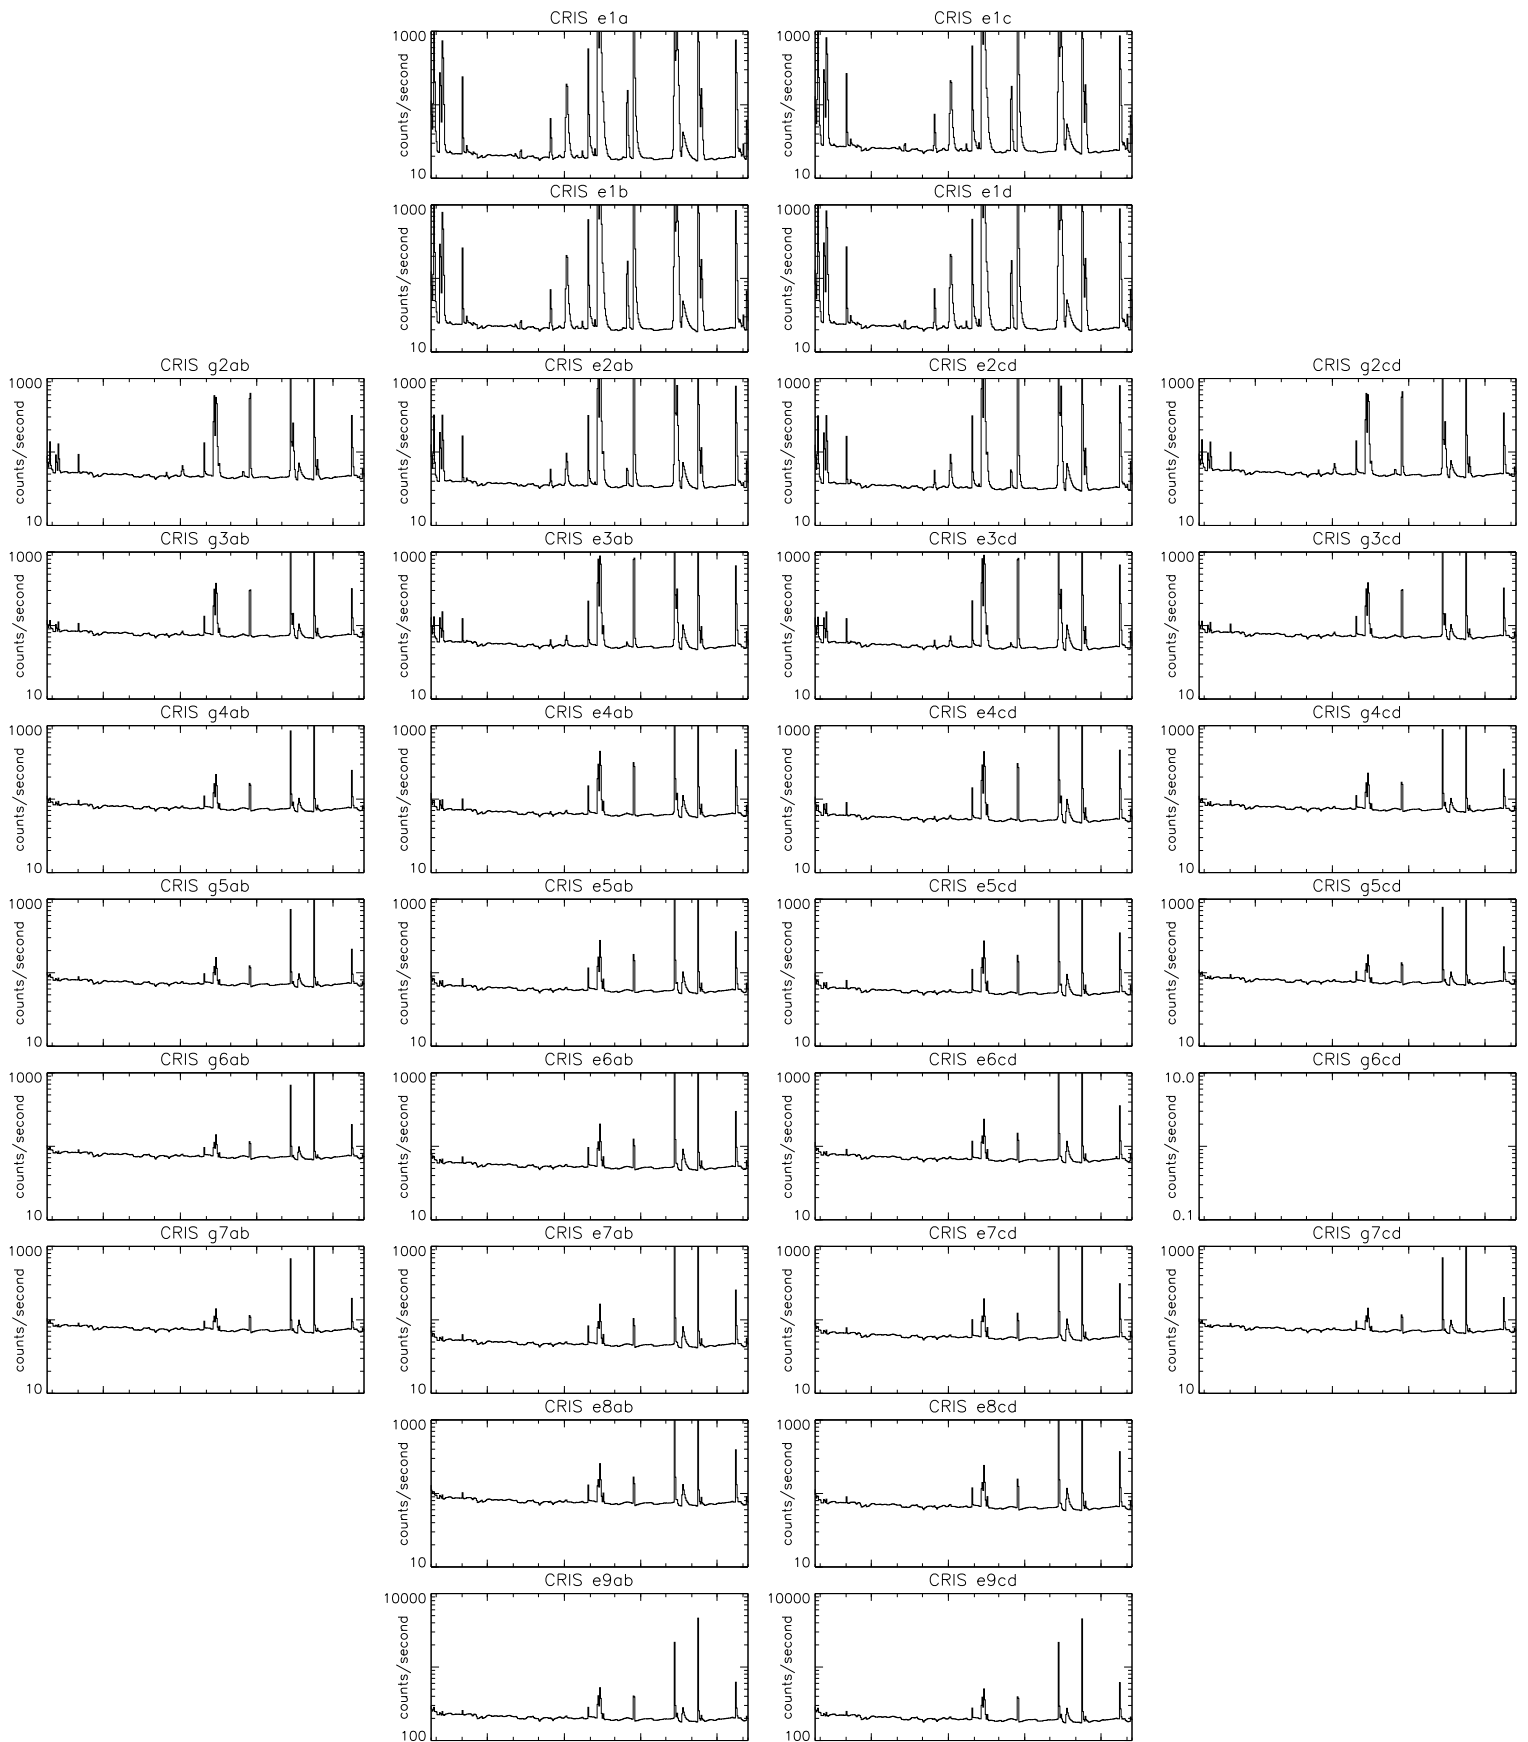

Bartels Rotation 2591-2604 – Daily Averages
 (26-Jul-2023 thru 06-Aug-2024)
 (207/2023 thru 219/2024)

Oct

Jan

Apr

Jul

time (26-Jul-2023 to 07-Aug-2024)

Bartels Rotation 2591–2604 – Daily Averages
 (26-Jul-2023 thru 06-Aug-2024)
 (207/2023 thru 219/2024)

Oct

Jan

Apr

Jul

time (26-Jul-2023 to 07-Aug-2024)

Bartels Rotation 2591-2604 – Daily Averages
(26-Jul-2023 thru 06-Aug-2024)
(207/2023 thru 219/2024)

Oct Jan Apr Jul
time (26-Jul-2023 to 07-Aug-2024)

Bartels Rotation 2591-2604 – Daily Averages
 (26-Jul-2023 thru 06-Aug-2024)
 (207/2023 thru 219/2024)