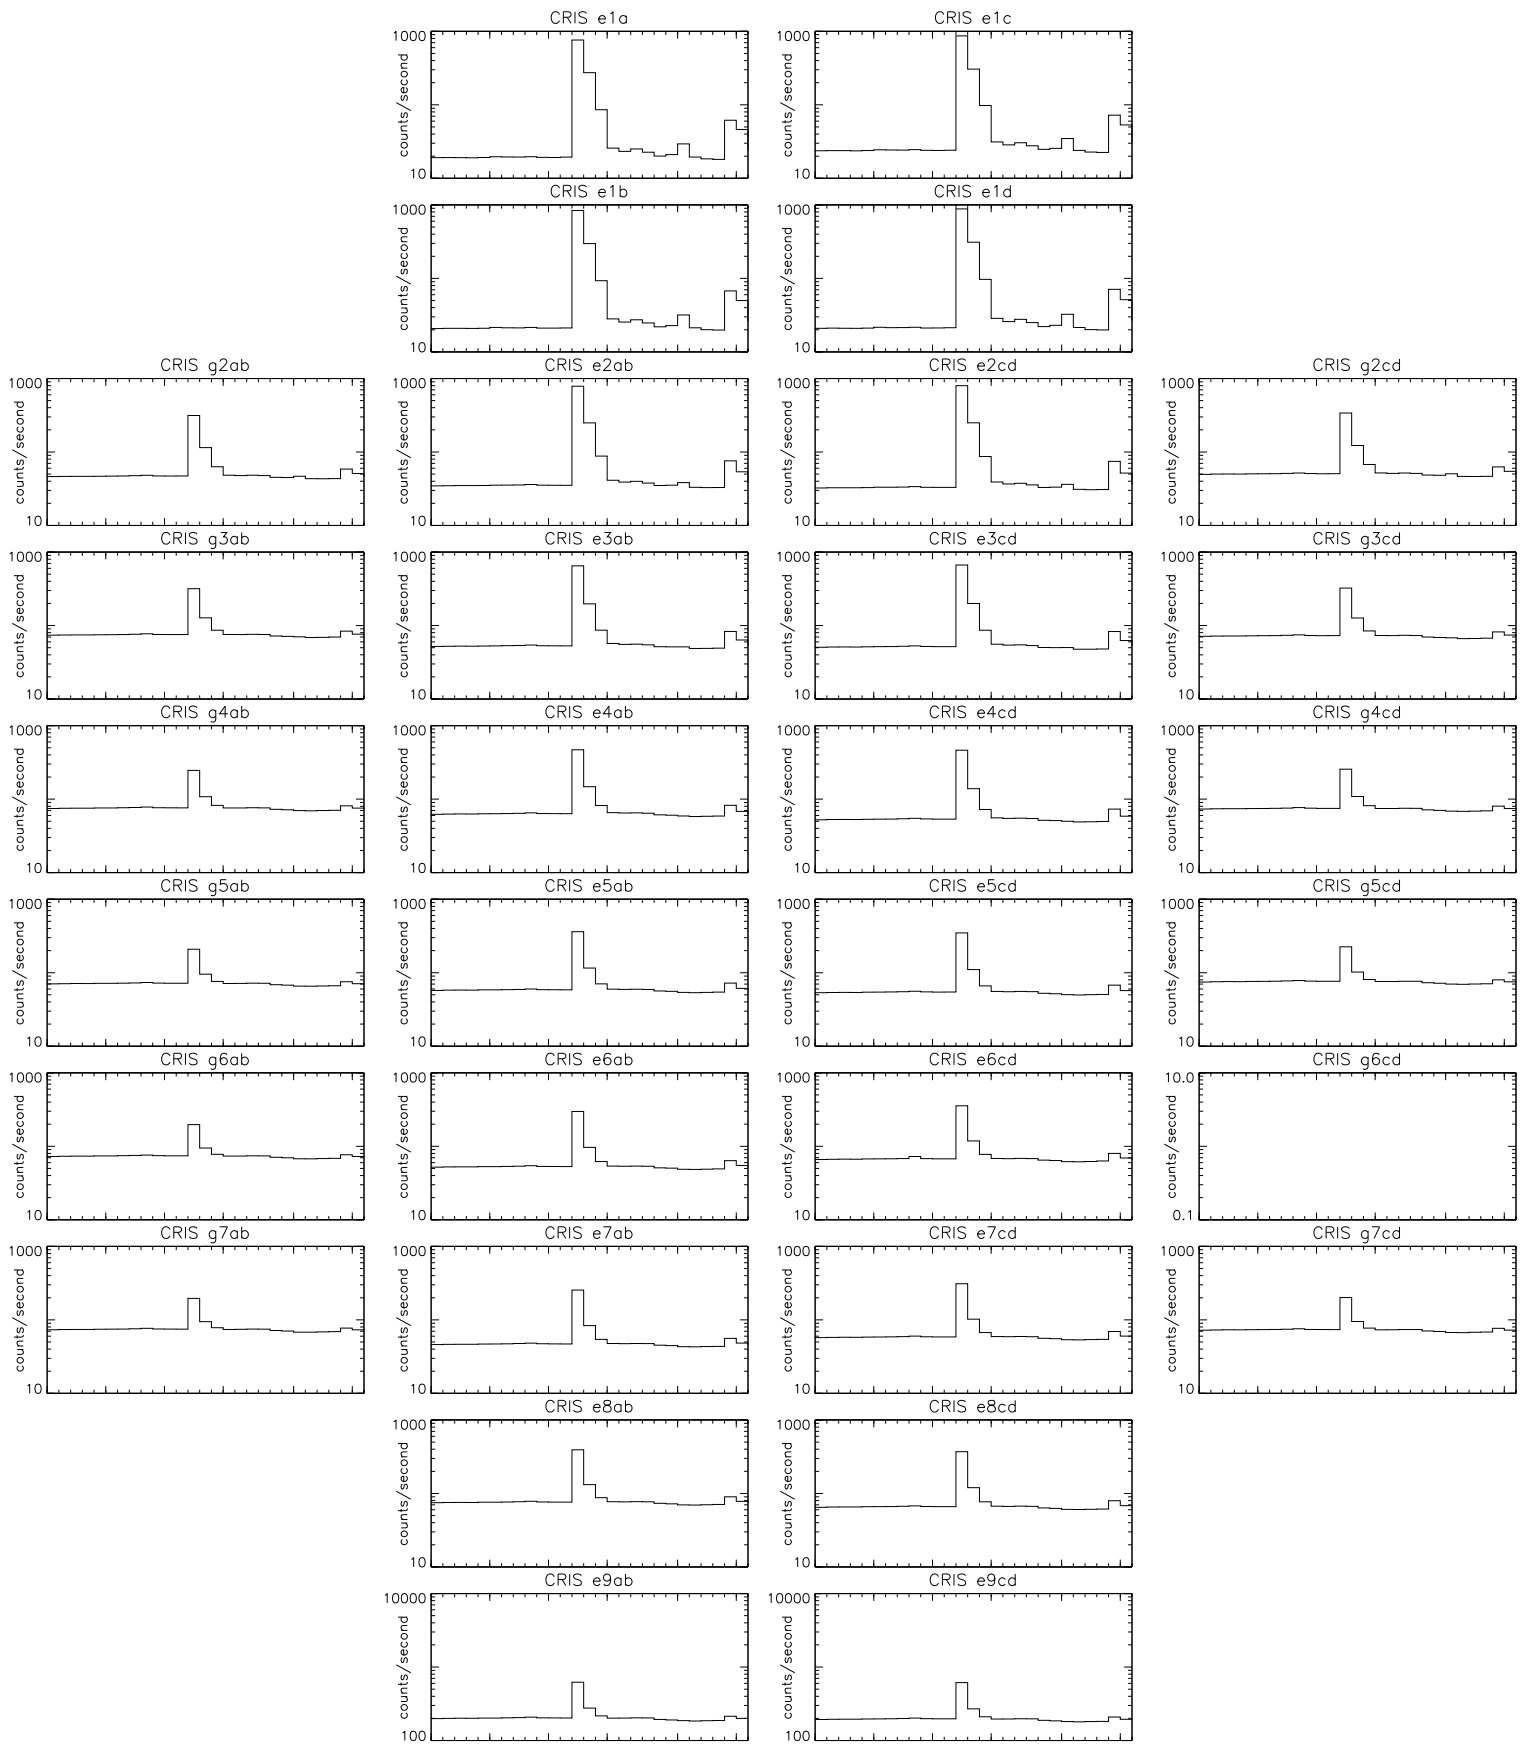

Bartels Rotation 2604 – Daily Averages  
 (11-Jul-2024 thru 06-Aug-2024)  
 (193/2024 thru 219/2024)

11 16 21 26 Aug 1 6  
 time (11-Jul-2024 to 07-Aug-2024)

Bartels Rotation 2604 – Daily Averages  
 (11-Jul-2024 thru 06-Aug-2024)  
 (193/2024 thru 219/2024)

Bartels Rotation 2604 – Daily Averages  
(11-Jul-2024 thru 06-Aug-2024)  
(193/2024 thru 219/2024)

# Bartels Rotation 2604 – Daily Averages (11-Jul-2024 thru 06-Aug-2024) (193/2024 thru 219/2024)

11                      16                      21                      26                      Aug 1                      6

time (11-Jul-2024 to 07-Aug-2024)