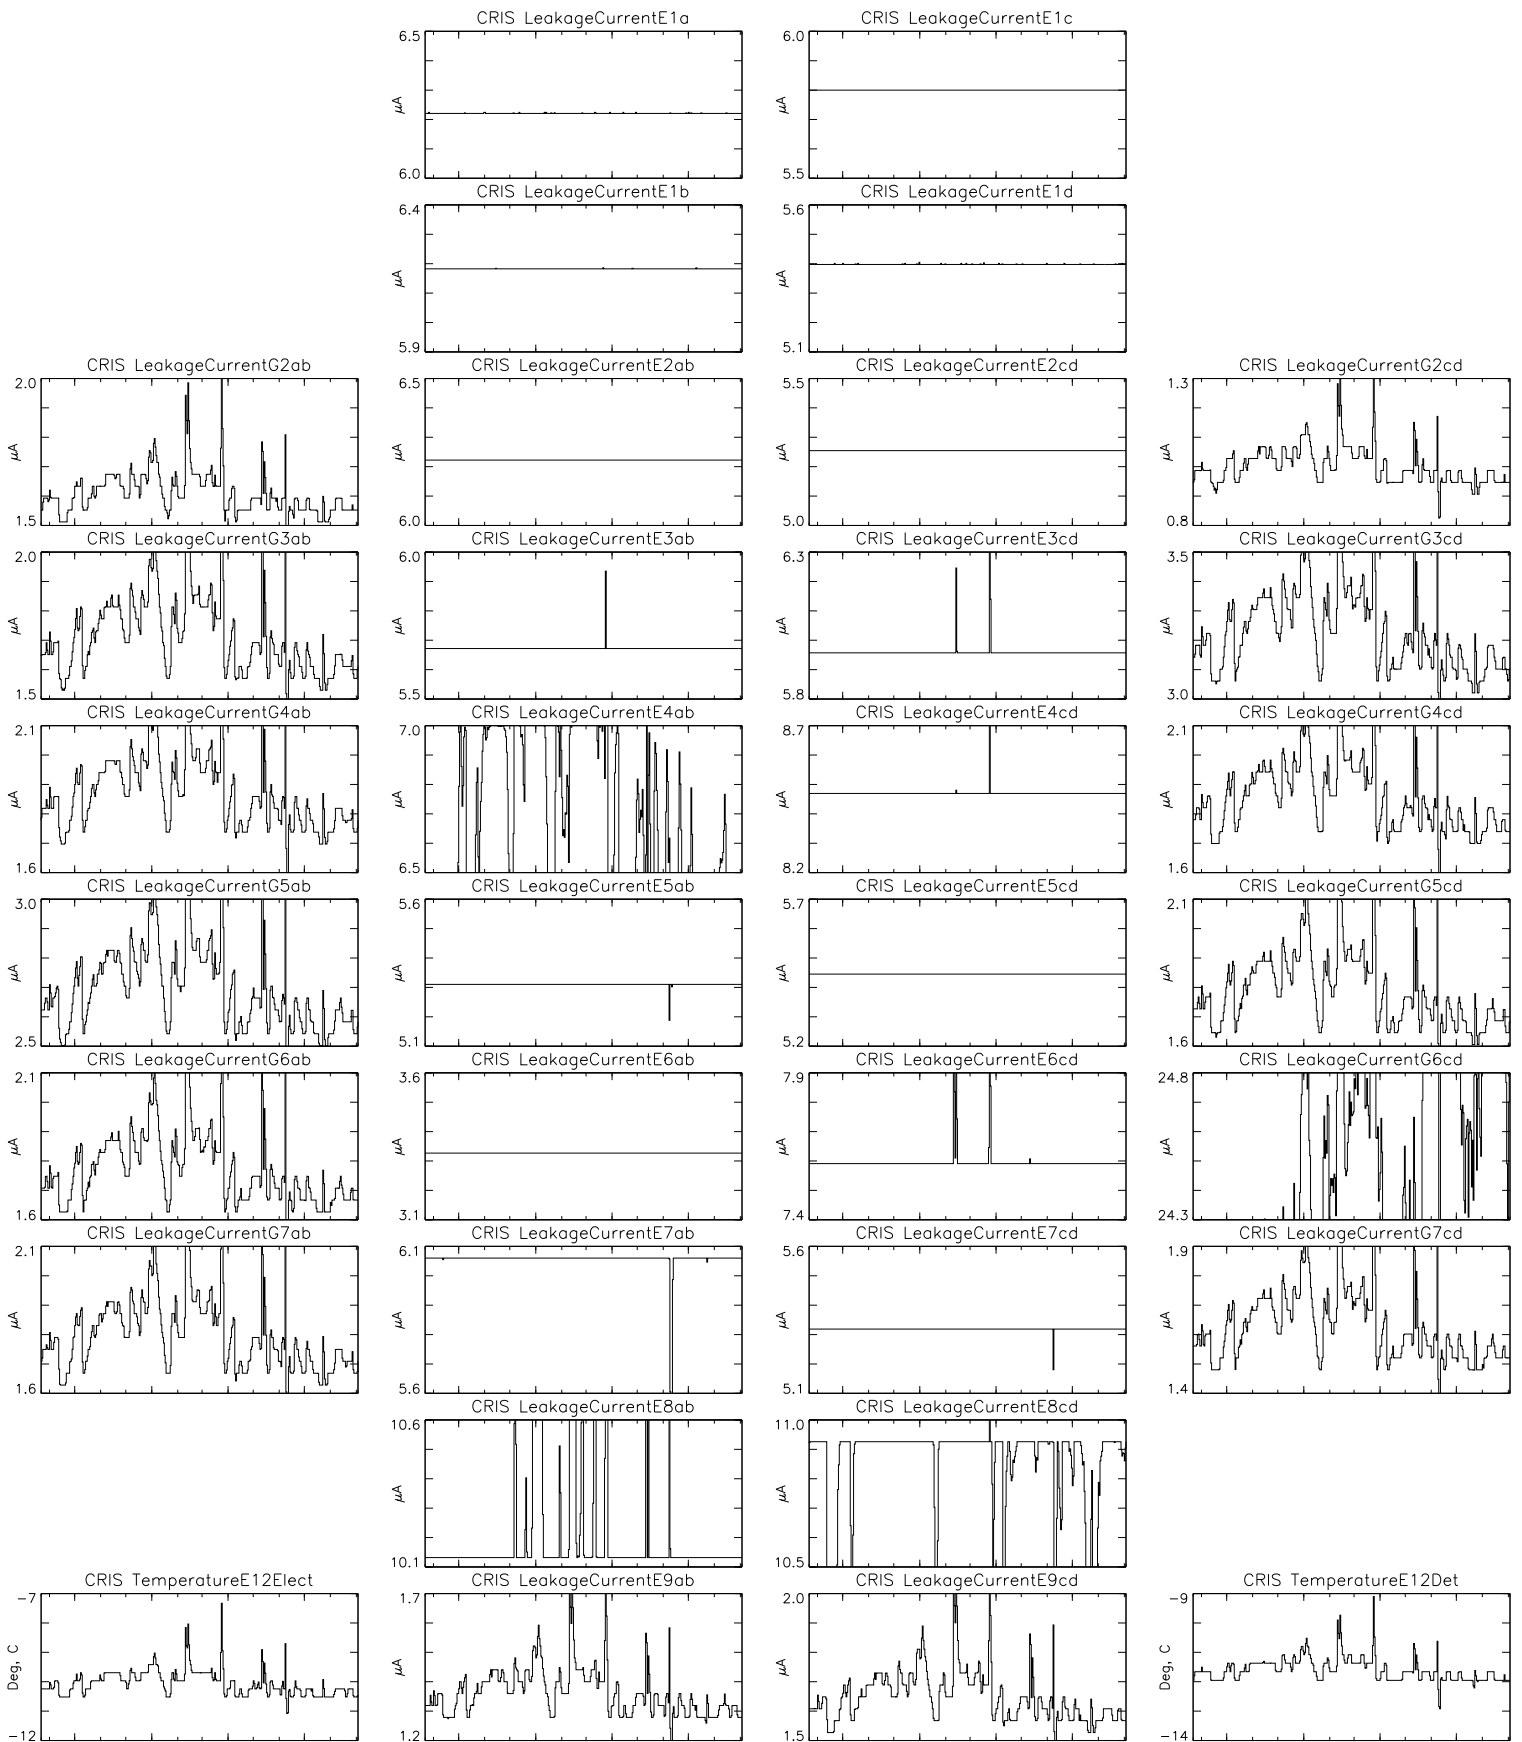

Bartels Rotation 2592-2605 – Daily Averages  
(22-Aug-2023 thru 02-Sep-2024)  
(234/2023 thru 246/2024)

Oct Jan Apr Jul  
time (22-Aug-2023 to 03-Sep-2024)

Bartels Rotation 2592-2605 – Daily Averages  
 (22-Aug-2023 thru 02-Sep-2024)  
 (234/2023 thru 246/2024)

Oct

Jan

Apr

Jul

time (22-Aug-2023 to 03-Sep-2024)

Bartels Rotation 2592-2605 – Daily Averages  
(22-Aug-2023 thru 02-Sep-2024)  
(234/2023 thru 246/2024)

Oct Jan Apr Jul  
time (22-Aug-2023 to 03-Sep-2024)

# Bartels Rotation 2592-2605 – Daily Averages (22-Aug-2023 thru 02-Sep-2024) (234/2023 thru 246/2024)