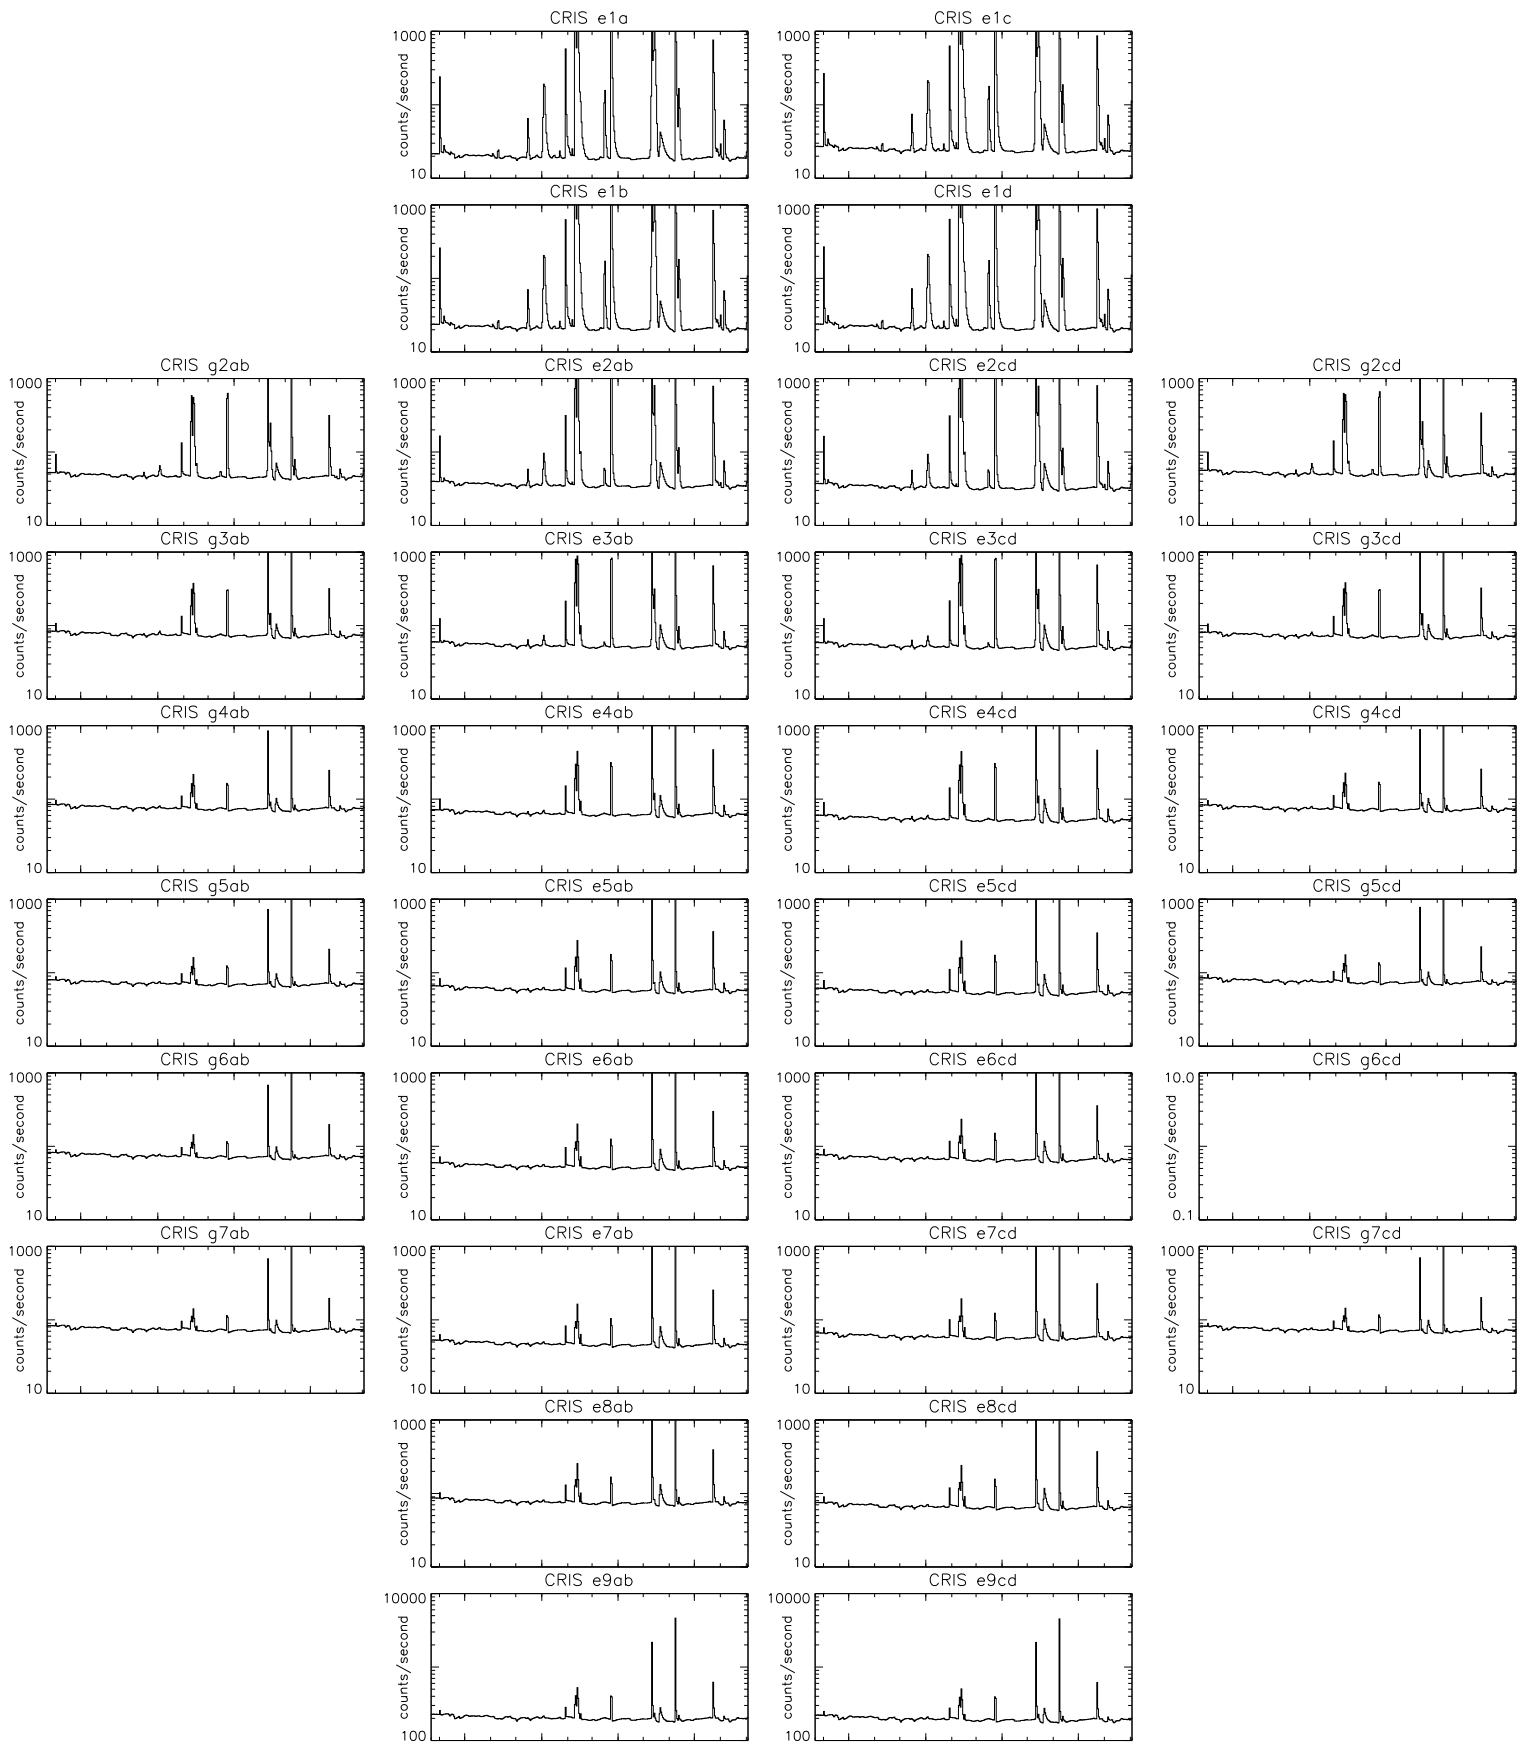

Bartels Rotation 2592-2605 – Daily Averages  
(22-Aug-2023 thru 02-Sep-2024)  
(234/2023 thru 246/2024)

Oct Jan Apr Jul  
time (22-Aug-2023 to 03-Sep-2024)

Bartels Rotation 2592-2605 – Daily Averages  
 (22-Aug-2023 thru 02-Sep-2024)  
 (234/2023 thru 246/2024)

Oct

Jan

Apr

Jul

time (22-Aug-2023 to 03-Sep-2024)

Bartels Rotation 2592-2605 – Daily Averages  
(22-Aug-2023 thru 02-Sep-2024)  
(234/2023 thru 246/2024)

Oct Jan Apr Jul  
time (22-Aug-2023 to 03-Sep-2024)

# Bartels Rotation 2592-2605 – Daily Averages (22-Aug-2023 thru 02-Sep-2024) (234/2023 thru 246/2024)