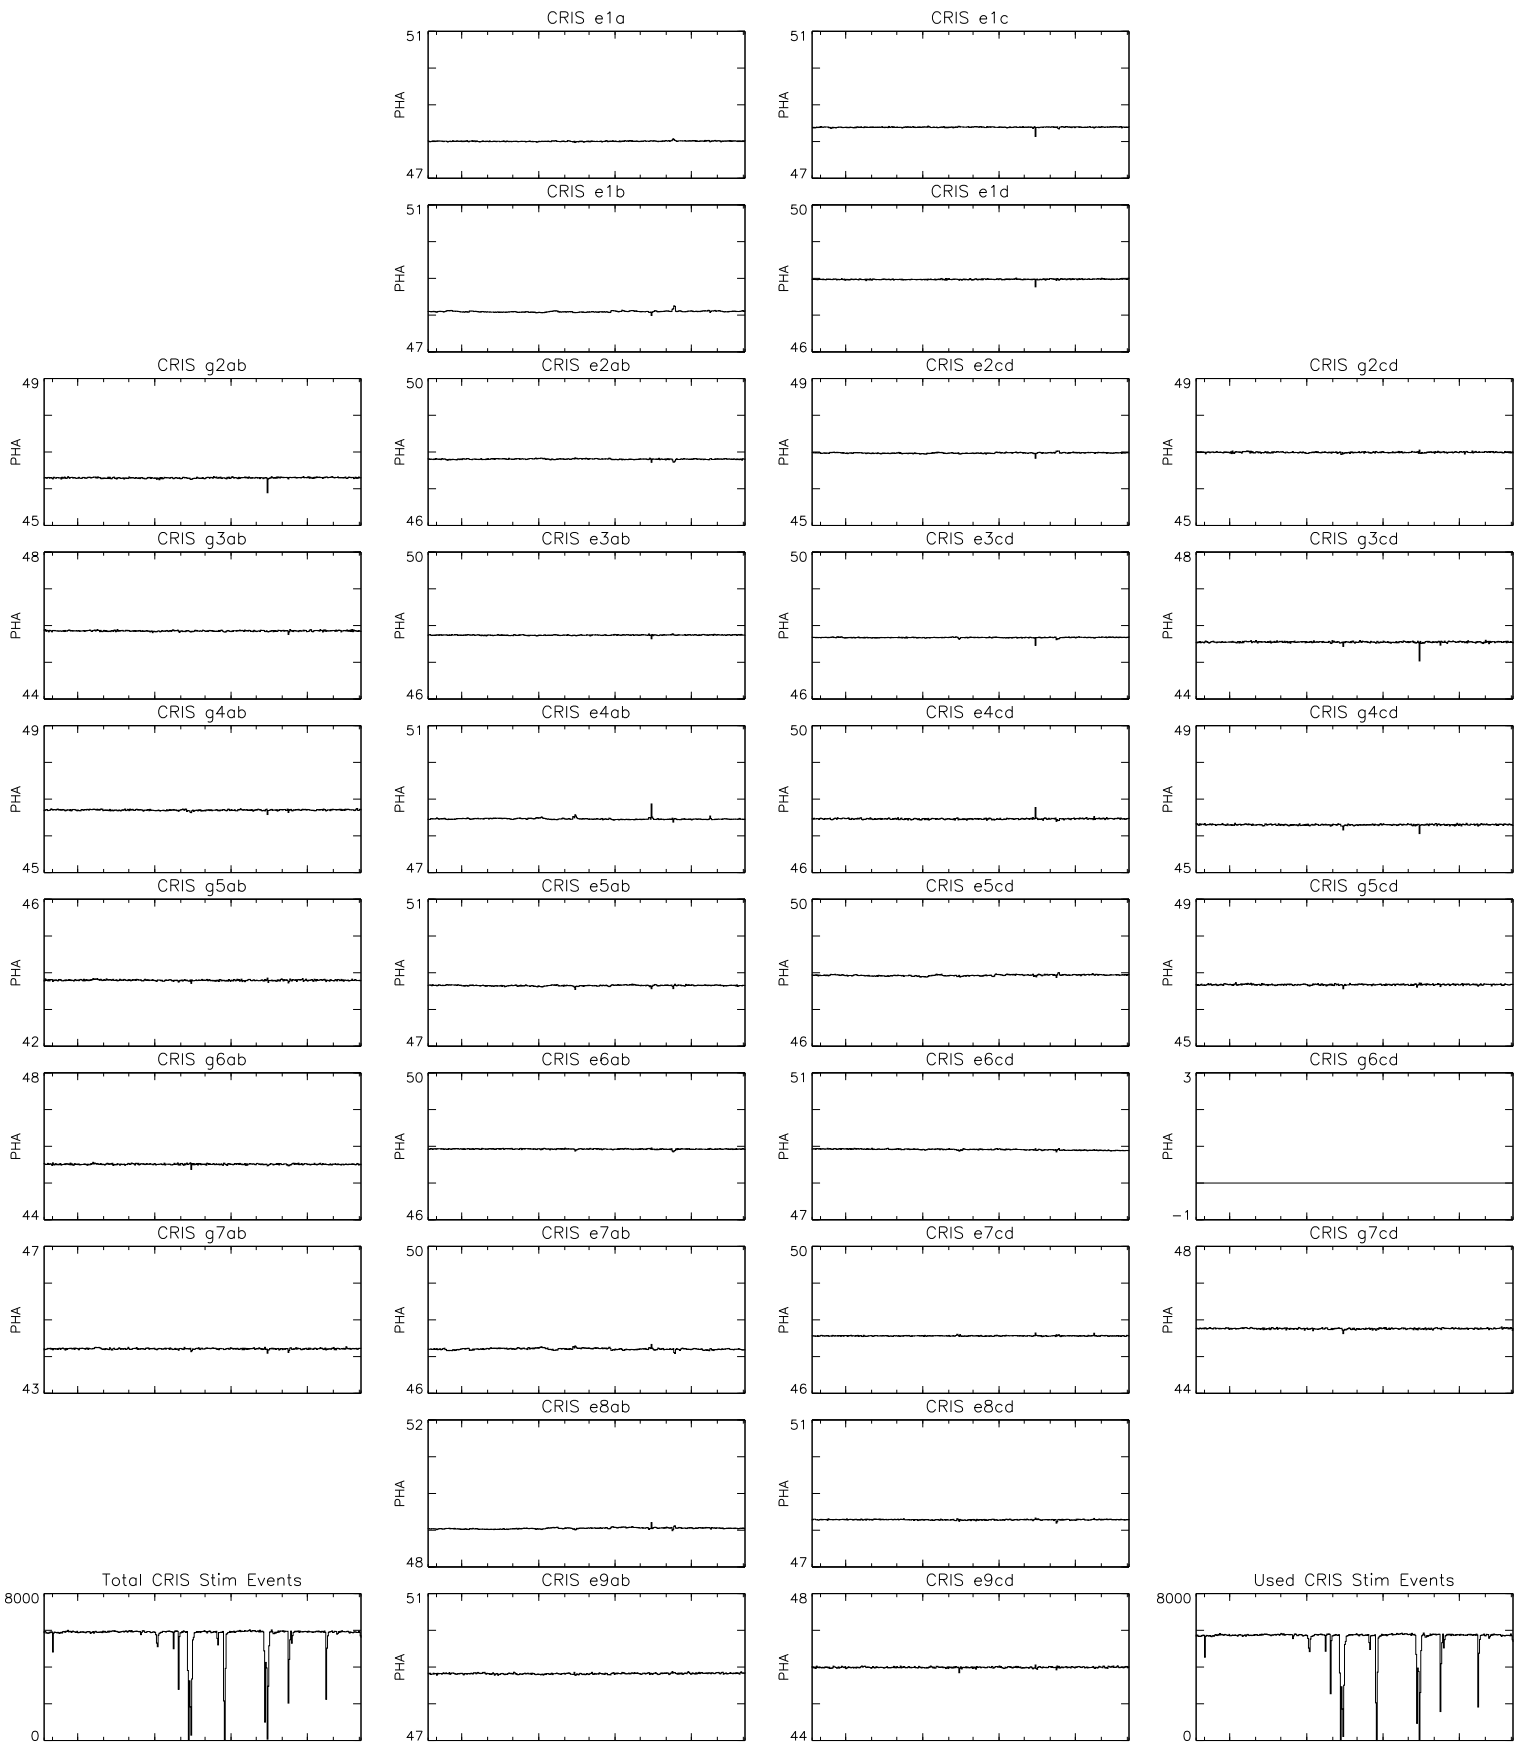

Bartels Rotation 2592–2605  
 Stim events – Daily fitted slope  
 (22–Aug–2023 thru 02–Sep–2024) (234/2023 thru 246/2024)

Bartels Rotation 2592–2605  
 Stim events – Daily fitted offset  
 (22-Aug-2023 thru 02-Sep-2024) (234/2023 thru 246/2024)

Oct Jan Apr Jul  
 time (22-Aug-2023 to 03-Sep-2024)