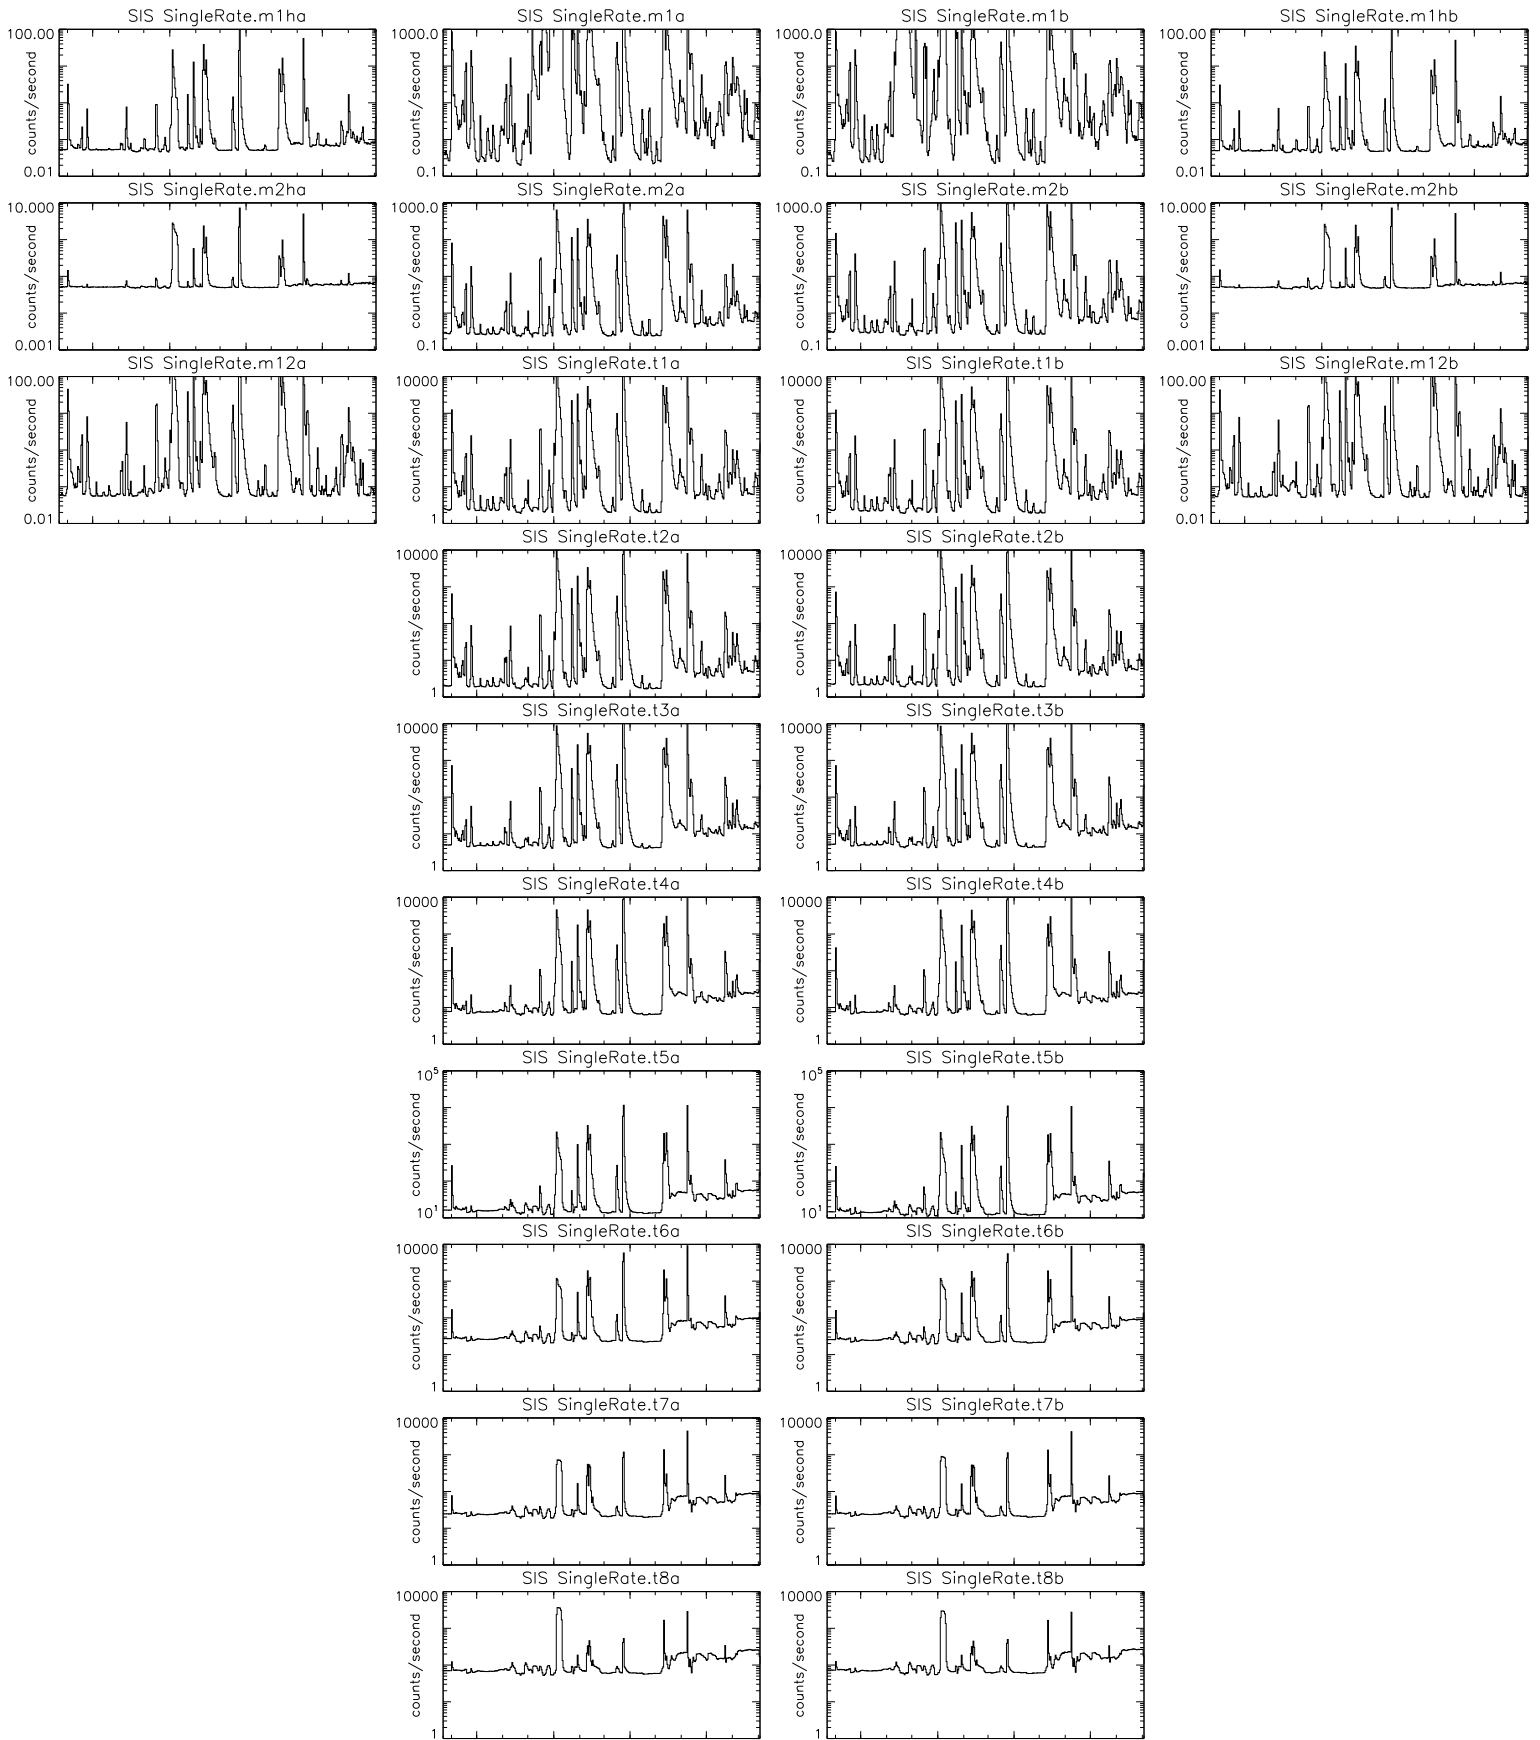

Bartels Rotation 2592-2605 – Daily Averages  
(22-Aug-2023 thru 02-Sep-2024)  
(234/2023 thru 246/2024)

Oct

Jan

Apr

Jul

time (22-Aug-2023 to 03-Sep-2024)

Bartels Rotation 2592-2605 – Daily Averages  
(22-Aug-2023 thru 02-Sep-2024)  
(234/2023 thru 246/2024)

Oct

Jan

Apr

Jul

time (22-Aug-2023 to 03-Sep-2024)

Bartels Rotation 2592-2605 – Daily Averages  
 (22-Aug-2023 thru 02-Sep-2024)  
 (234/2023 thru 246/2024)