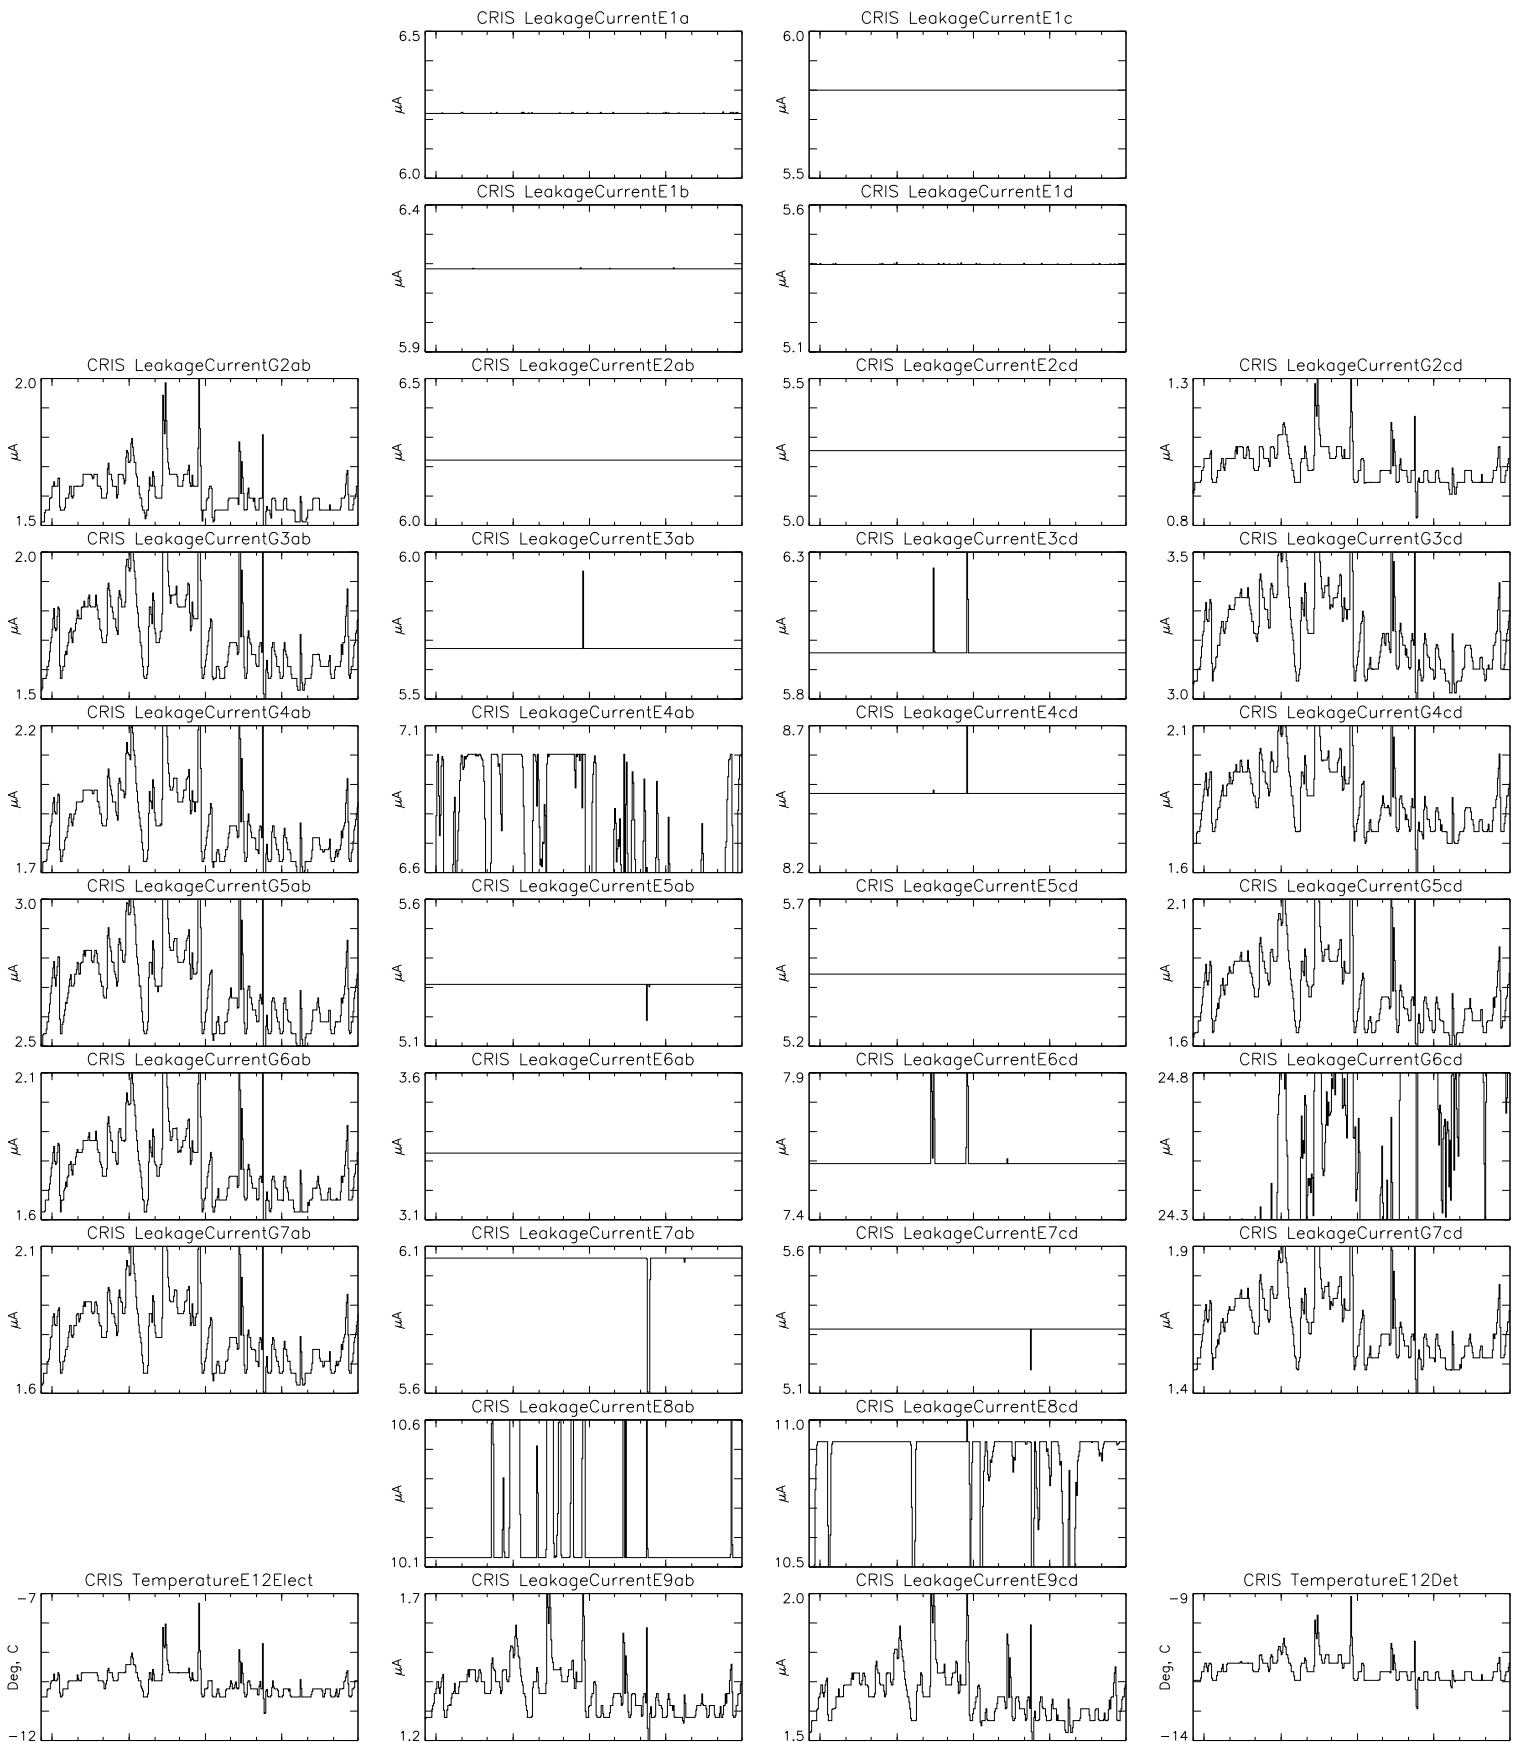

Bartels Rotation 2593-2606 – Daily Averages (18-Sep-2023 thru 29-Sep-2024) (261/2023 thru 273/2024)

Oct Jan Apr Jul
 time (18-Sep-2023 to 30-Sep-2024)

Bartels Rotation 2593-2606 – Daily Averages
 (18-Sep-2023 thru 29-Sep-2024)
 (261/2023 thru 273/2024)

Oct

Jan

Apr

Jul

time (18-Sep-2023 to 30-Sep-2024)

Bartels Rotation 2593-2606 – Daily Averages
(18-Sep-2023 thru 29-Sep-2024)
(261/2023 thru 273/2024)

Oct Jan Apr Jul
time (18-Sep-2023 to 30-Sep-2024)

Bartels Rotation 2593-2606 – Daily Averages (18-Sep-2023 thru 29-Sep-2024) (261/2023 thru 273/2024)