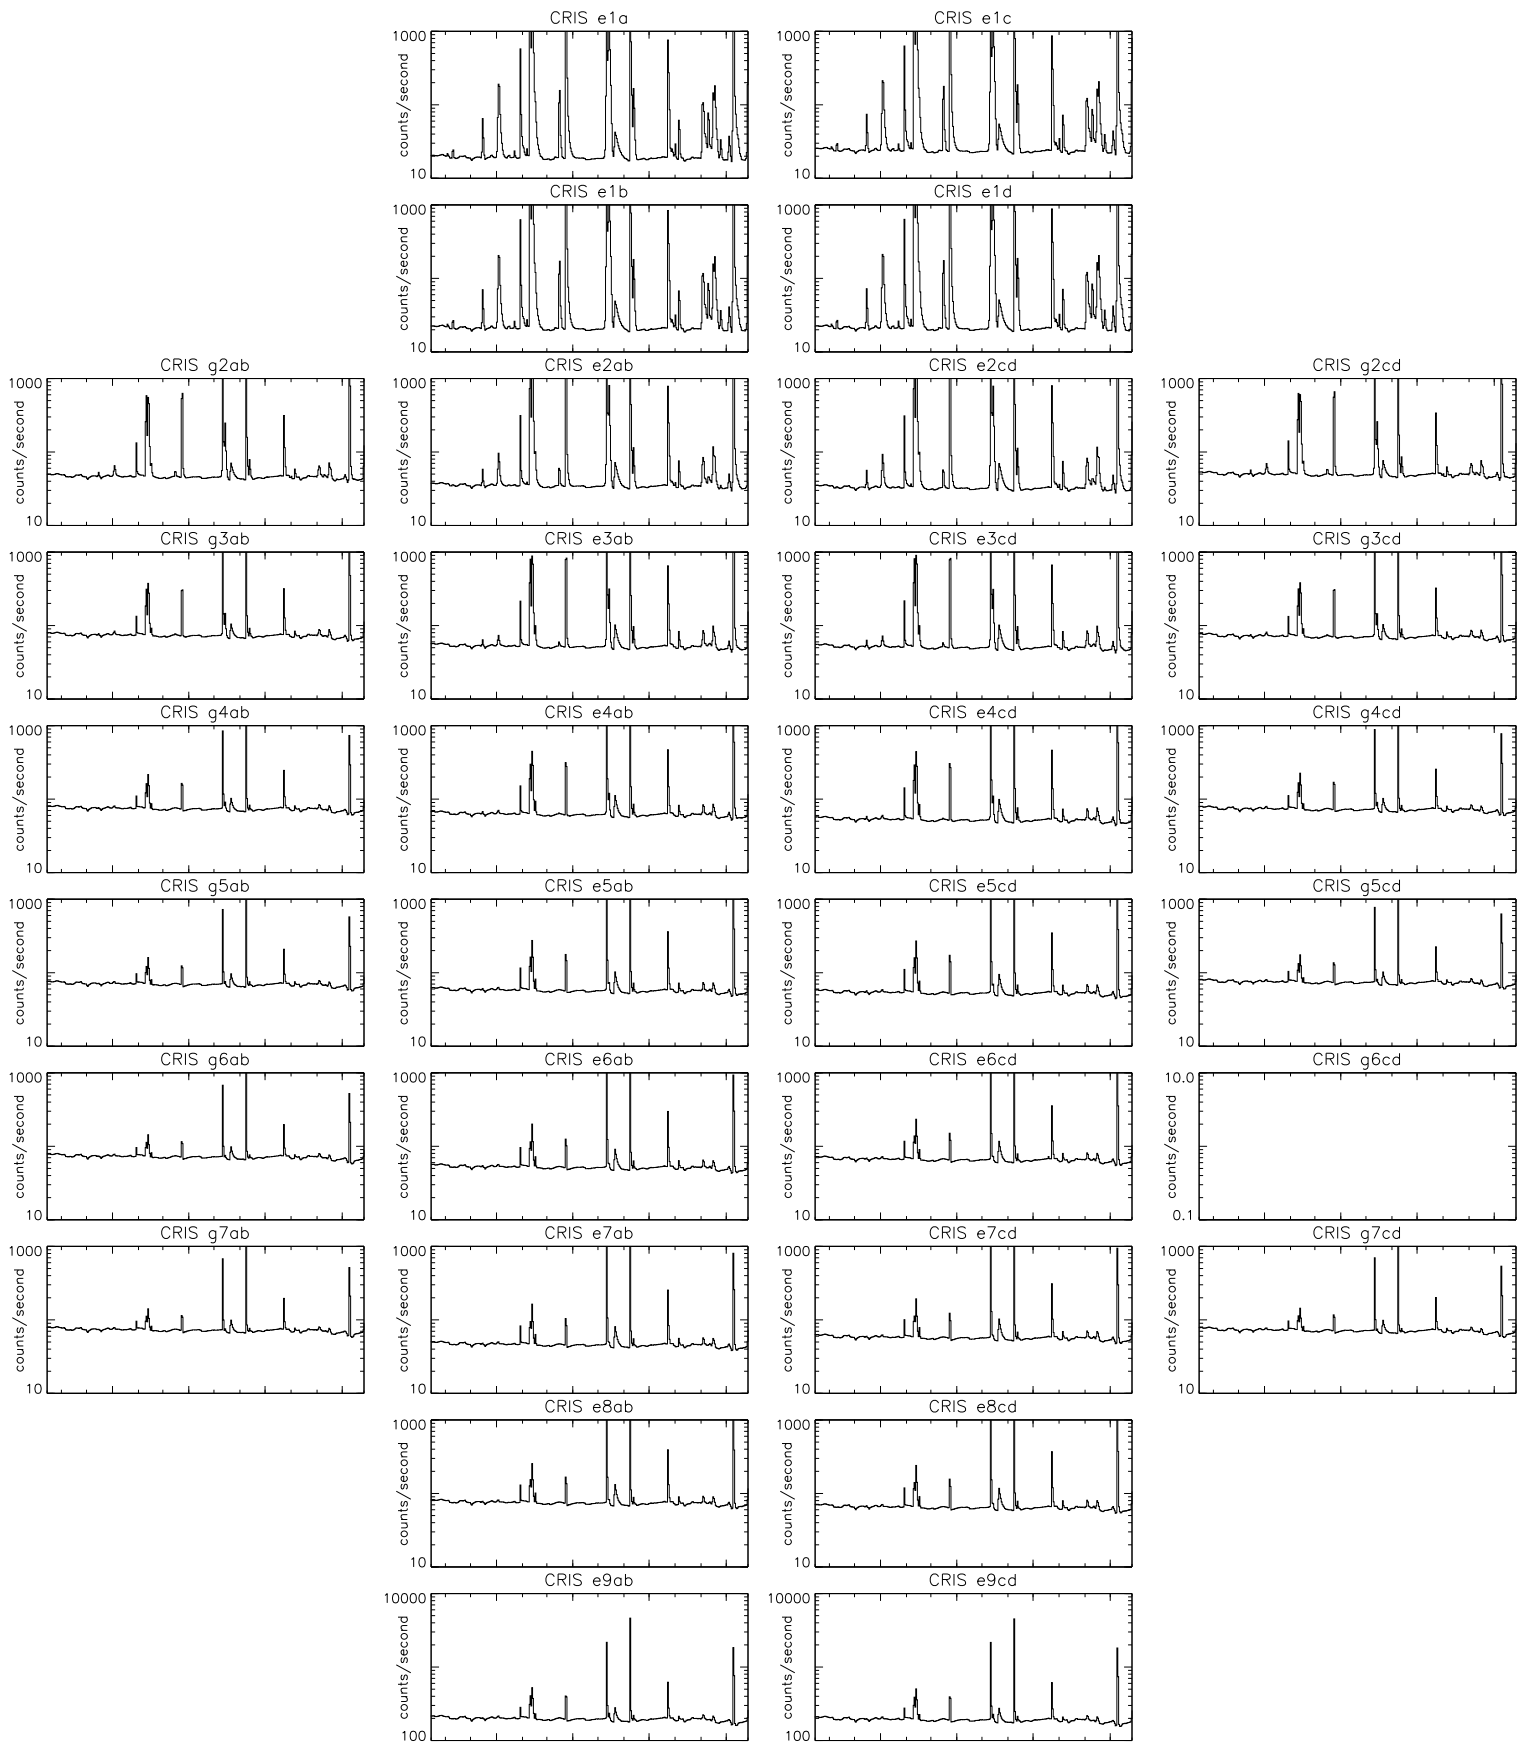

Bartels Rotation 2594-2607 – Daily Averages
 (15-Oct-2023 thru 26-Oct-2024)
 (288/2023 thru 300/2024)

Jan Apr Jul Oct
 time (15-Oct-2023 to 27-Oct-2024)

Bartels Rotation 2594-2607 – Daily Averages
 (15-Oct-2023 thru 26-Oct-2024)
 (288/2023 thru 300/2024)

Jan

Apr

Jul

Oct

time (15-Oct-2023 to 27-Oct-2024)

Bartels Rotation 2594-2607 – Daily Averages
(15-Oct-2023 thru 26-Oct-2024)
(288/2023 thru 300/2024)

Jan

Apr

Jul

Oct

time (15-Oct-2023 to 27-Oct-2024)

Bartels Rotation 2594-2607 – Daily Averages (15-Oct-2023 thru 26-Oct-2024) (288/2023 thru 300/2024)