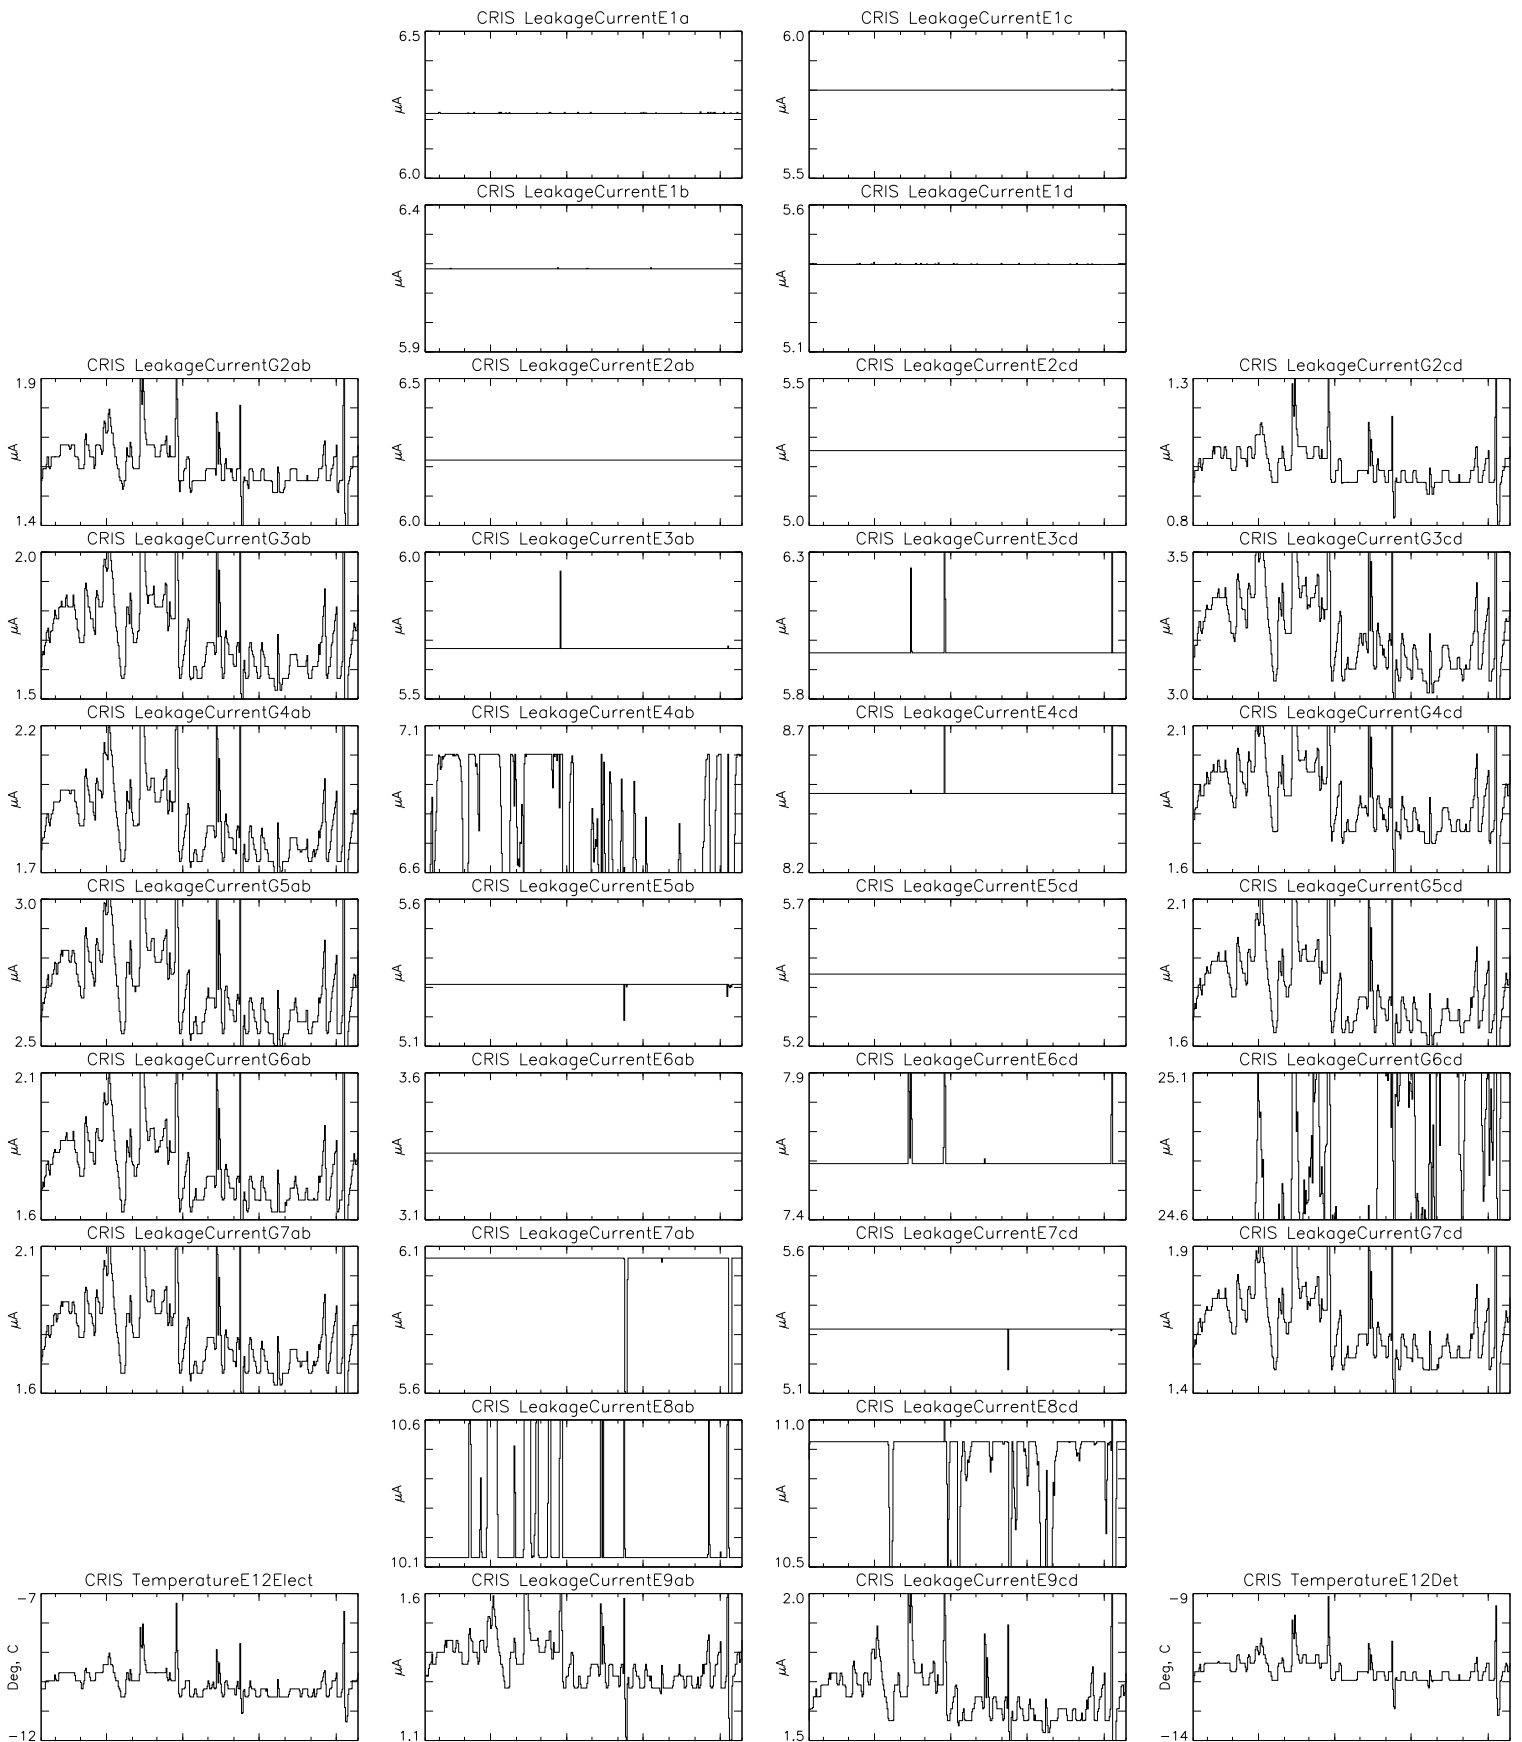

Bartels Rotation 2594-2607 – Daily Averages
 (15-Oct-2023 thru 26-Oct-2024)
 (288/2023 thru 300/2024)

Jan Apr Jul Oct
 time (15-Oct-2023 to 27-Oct-2024)

Bartels Rotation 2594-2607 – Daily Averages
 (15-Oct-2023 thru 26-Oct-2024)
 (288/2023 thru 300/2024)

Jan

Apr

Jul

Oct

time (15-Oct-2023 to 27-Oct-2024)

Bartels Rotation 2594-2607 – Daily Averages
(15-Oct-2023 thru 26-Oct-2024)
(288/2023 thru 300/2024)

Jan

Apr

Jul

Oct

time (15-Oct-2023 to 27-Oct-2024)

Bartels Rotation 2594-2607 – Daily Averages (15-Oct-2023 thru 26-Oct-2024) (288/2023 thru 300/2024)