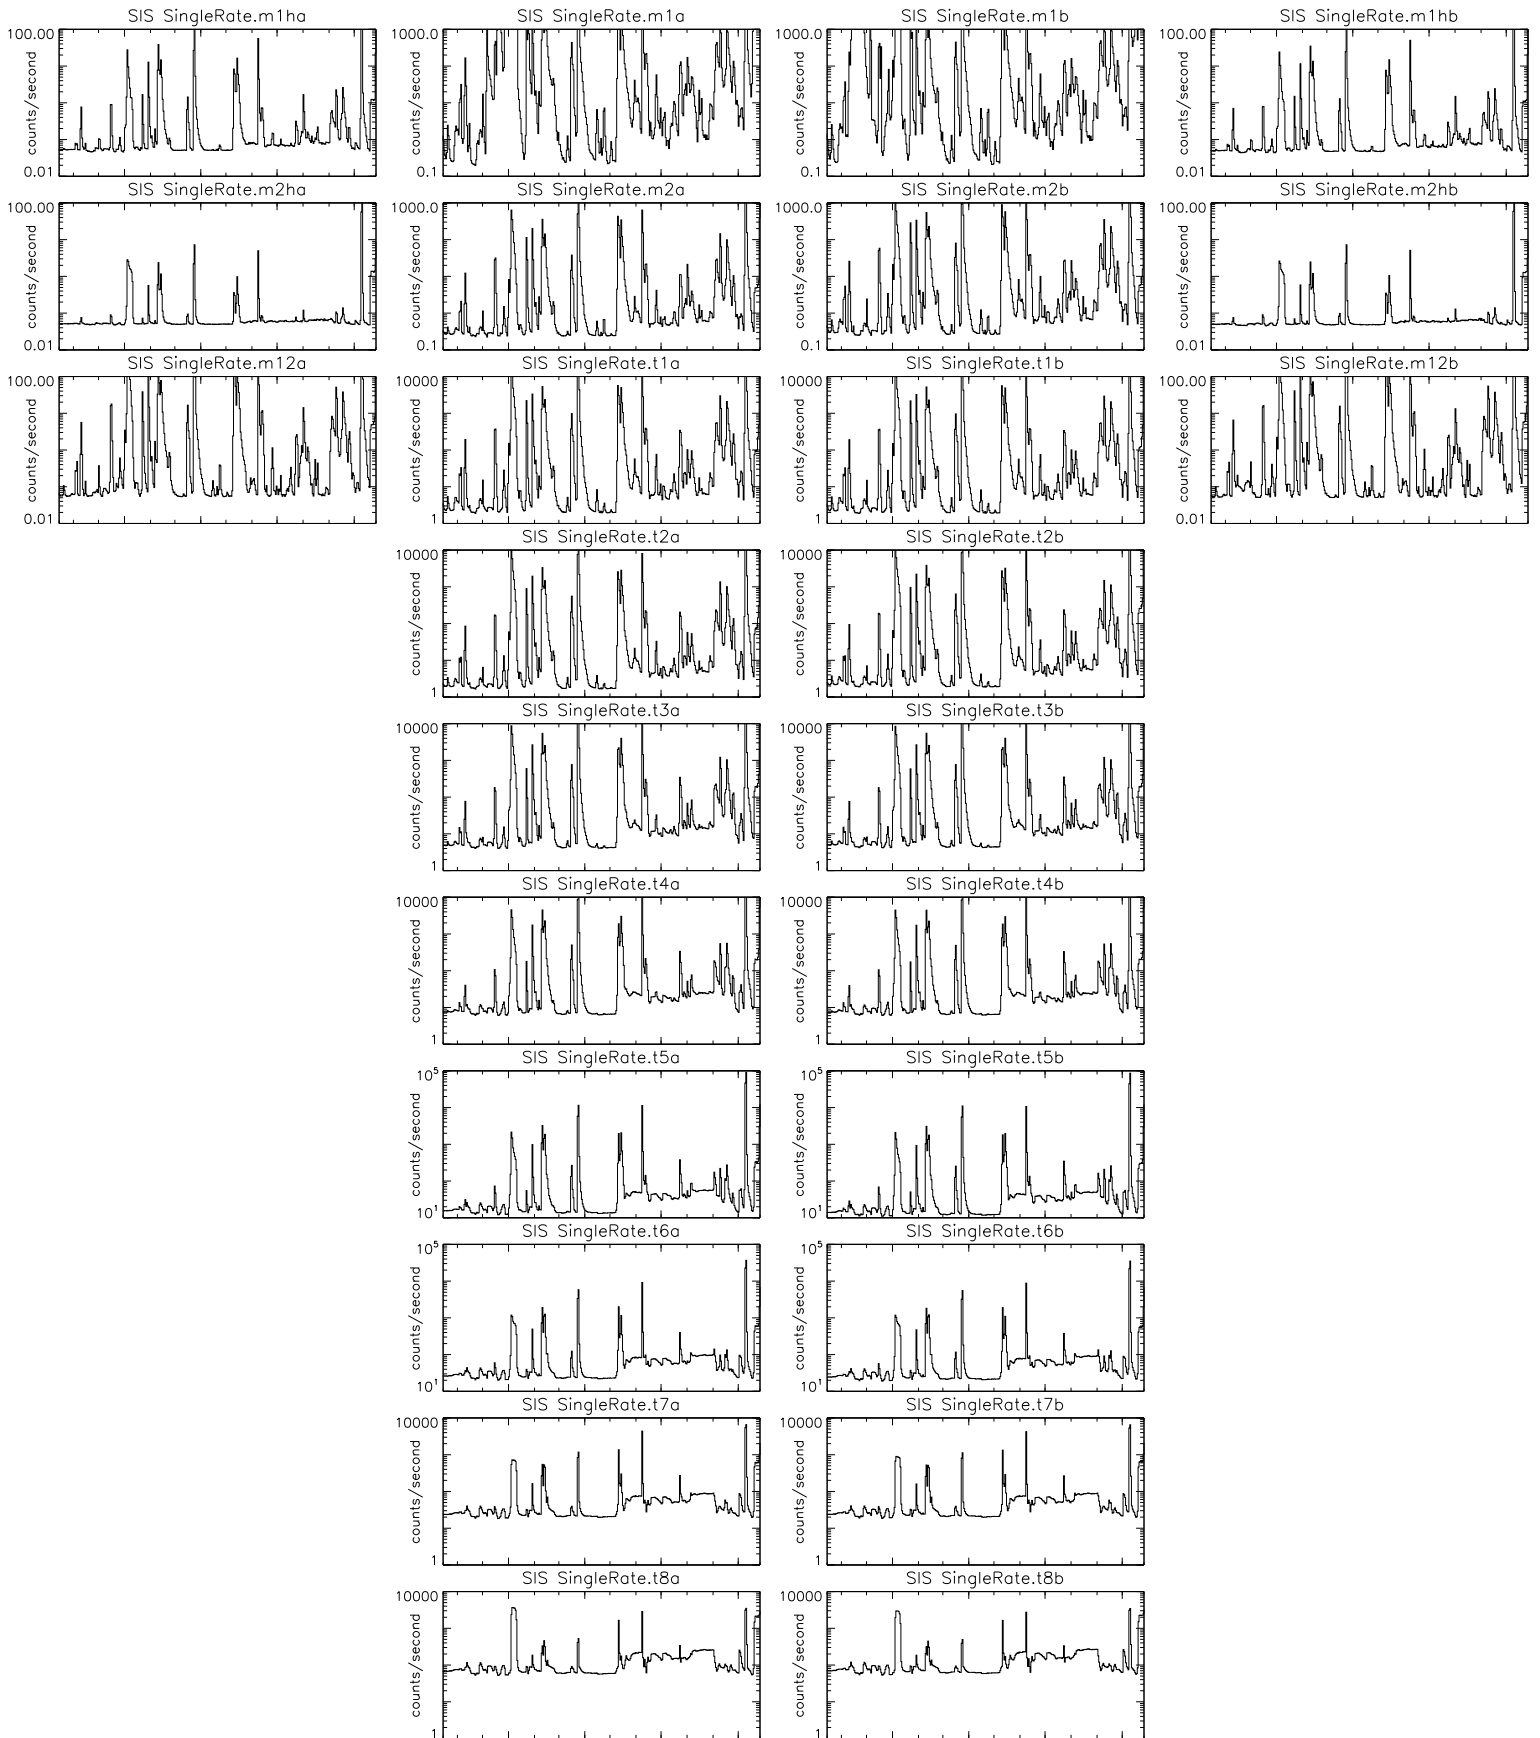

Bartels Rotation 2594-2607 – Daily Averages
 (15-Oct-2023 thru 26-Oct-2024)
 (288/2023 thru 300/2024)

Jan

Apr

Jul

Oct

time (15-Oct-2023 to 27-Oct-2024)

Bartels Rotation 2594-2607 – Daily Averages
(15-Oct-2023 thru 26-Oct-2024)
(288/2023 thru 300/2024)

Bartels Rotation 2594-2607 – Daily Averages
 (15-Oct-2023 thru 26-Oct-2024)
 (288/2023 thru 300/2024)

Jan Apr Jul Oct
 time (15-Oct-2023 to 27-Oct-2024)