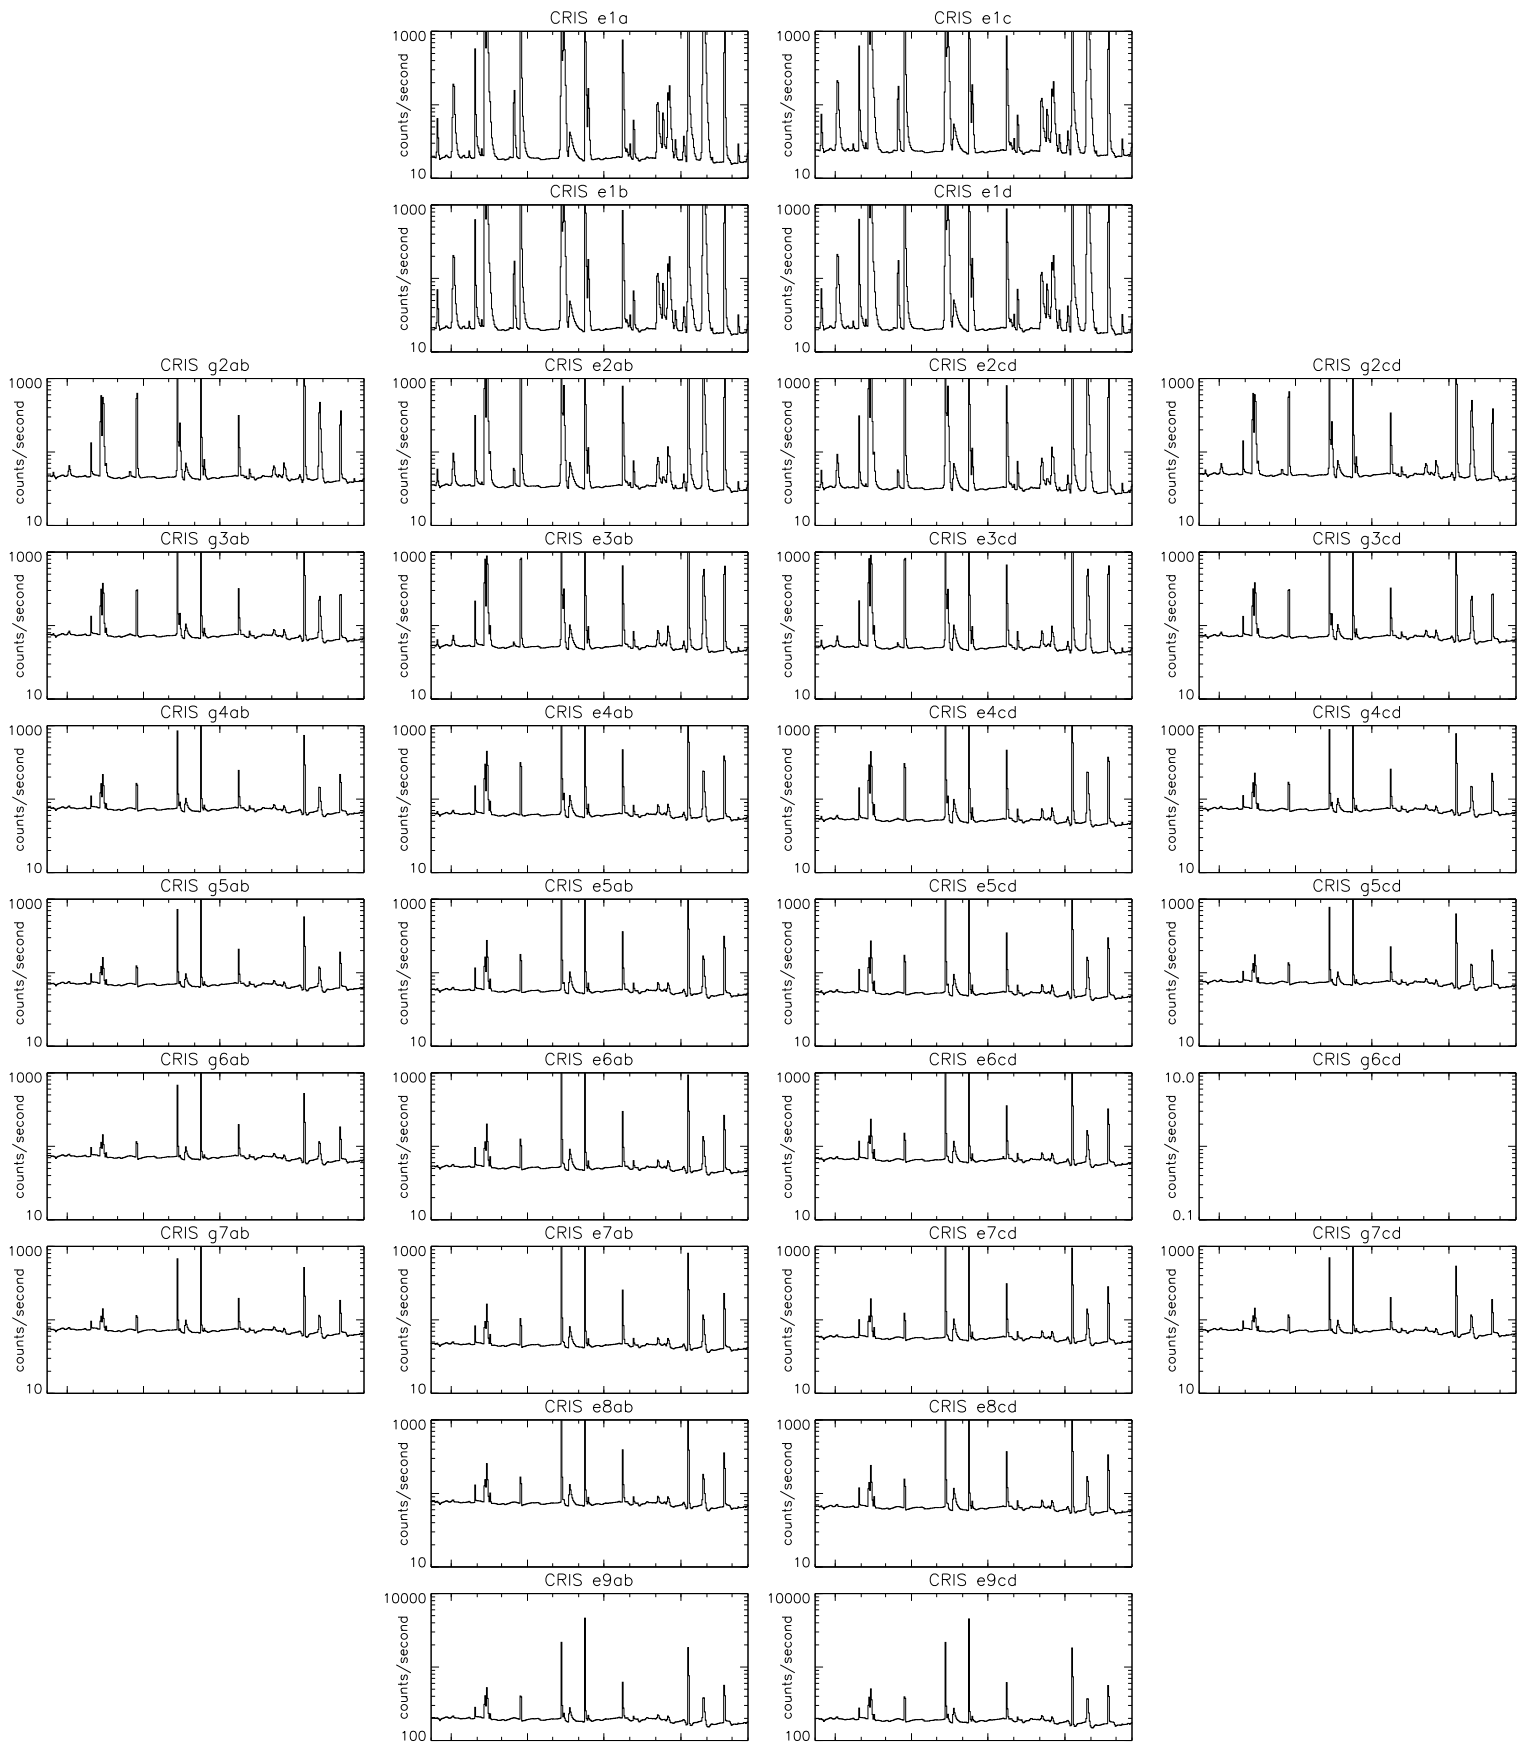

Bartels Rotation 2596-2609 – Daily Averages  
(08-Dec-2023 thru 19-Dec-2024)  
(342/2023 thru 354/2024)

Jan Apr Jul Oct  
time (08-Dec-2023 to 20-Dec-2024)

Bartels Rotation 2596–2609 – Daily Averages  
 (08-Dec-2023 thru 19-Dec-2024)  
 (342/2023 thru 354/2024)

Jan

Apr

Jul

Oct

time (08-Dec-2023 to 20-Dec-2024)

Bartels Rotation 2596-2609 – Daily Averages  
(08-Dec-2023 thru 19-Dec-2024)  
(342/2023 thru 354/2024)

Jan Apr Jul Oct  
time (08-Dec-2023 to 20-Dec-2024)

Bartels Rotation 2596-2609 – Daily Averages  
 (08-Dec-2023 thru 19-Dec-2024)  
 (342/2023 thru 354/2024)