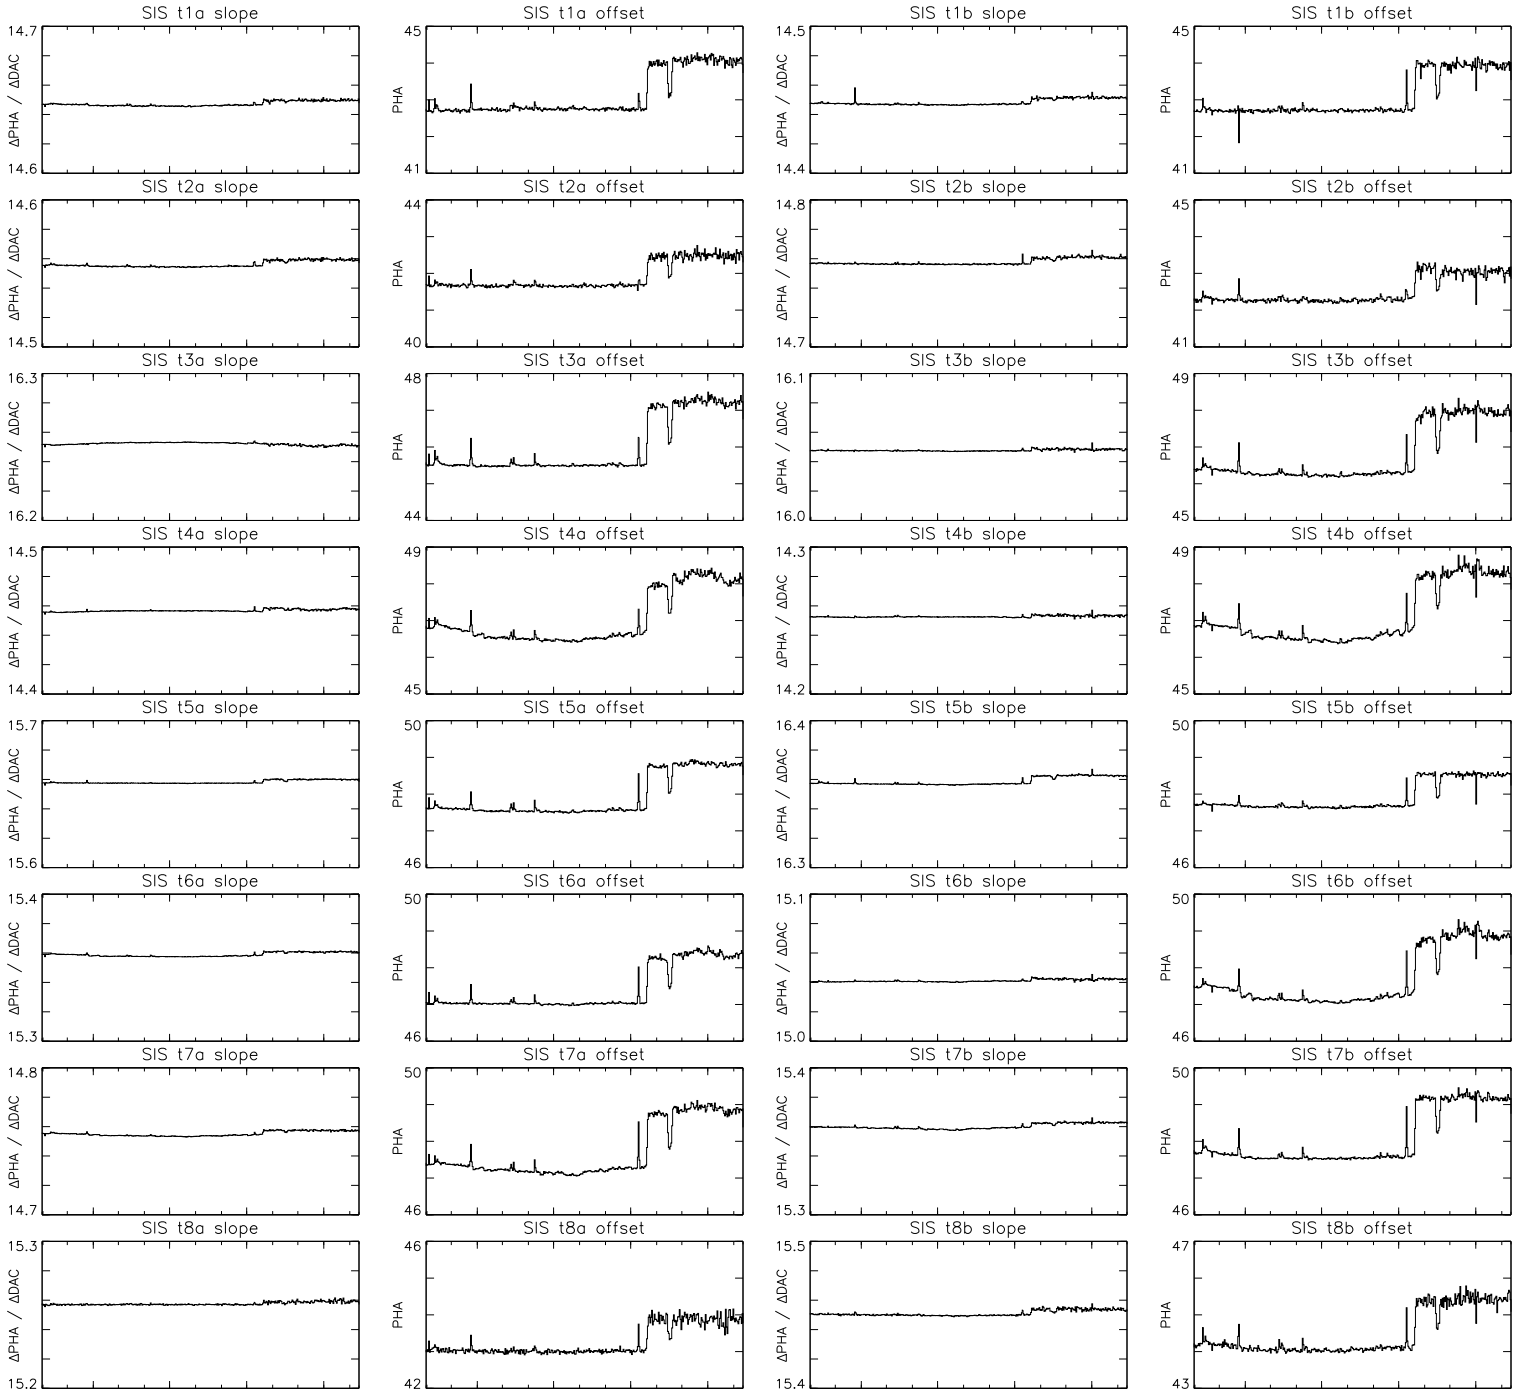

Bartels Rotation 2598–2611
 Stim events – Daily fitted slope & offset
 (31–Jan–2024 thru 11–Feb–2025) (031/2024 thru 042/2025)

time (31–Jan–2024 to 12–Feb–2025)