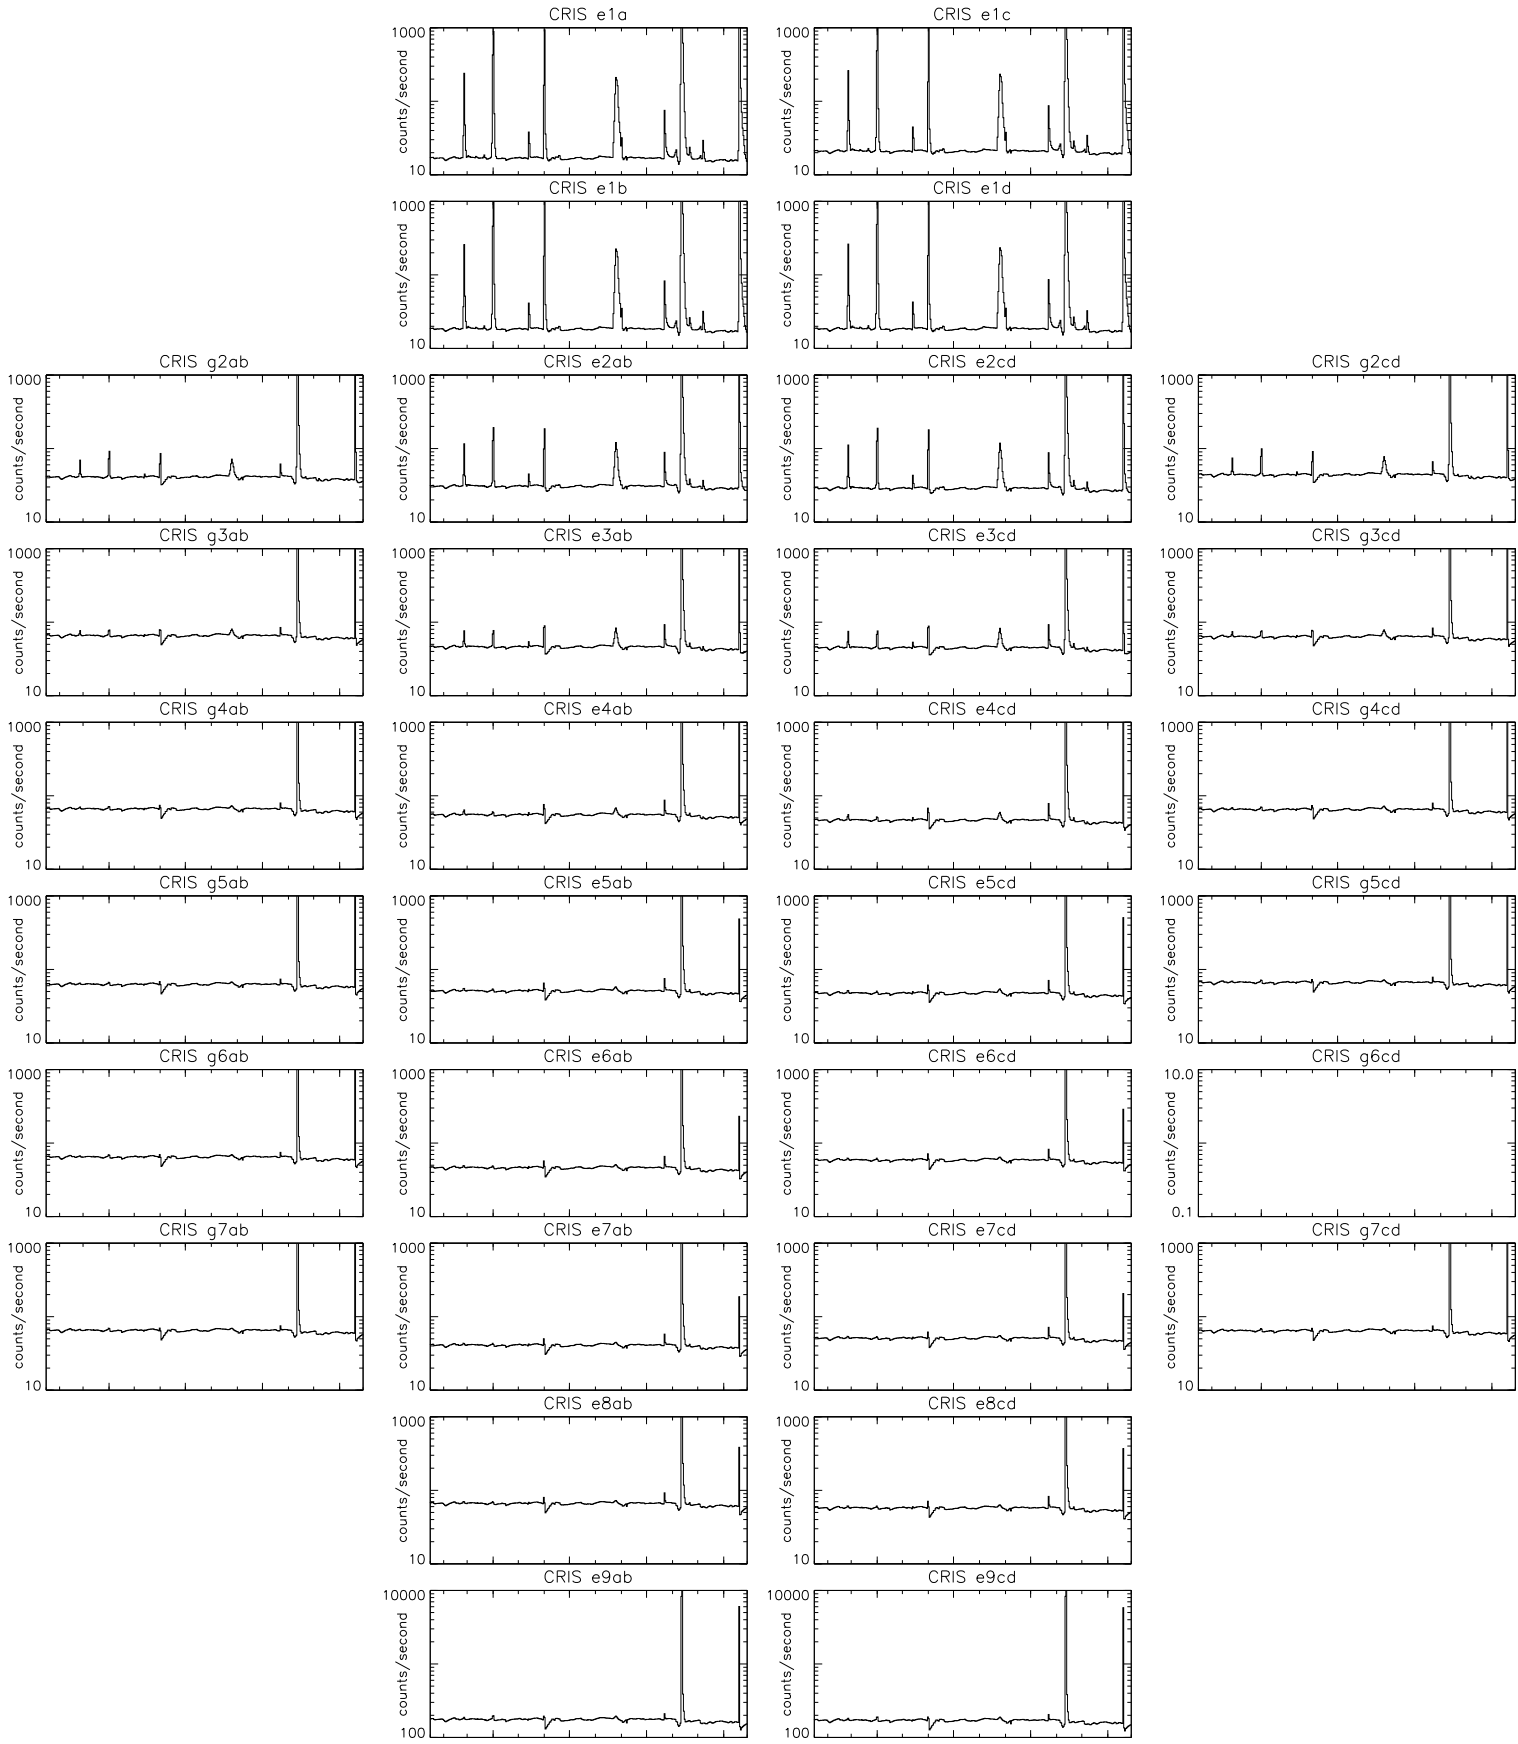

Bartels Rotation 2611–2624 – Daily Averages
 (16–Jan–2025 thru 28–Jan–2026)
 (016/2025 thru 028/2026)

Apr

Jul

Oct

Jan

time (16–Jan–2025 to 29–Jan–2026)

Bartels Rotation 2611–2624 – Daily Averages
 (16-Jan-2025 thru 28-Jan-2026)
 (016/2025 thru 028/2026)

Apr Jul Oct Jan
 time (16-Jan-2025 to 29-Jan-2026)

Bartels Rotation 2611–2624 – Daily Averages
 (16–Jan–2025 thru 28–Jan–2026)
 (016/2025 thru 028/2026)

Apr Jul Oct Jan
 time (16–Jan–2025 to 29–Jan–2026)

Bartels Rotation 2611–2624 – Daily Averages
 (16-Jan-2025 thru 28-Jan-2026)
 (016/2025 thru 028/2026)