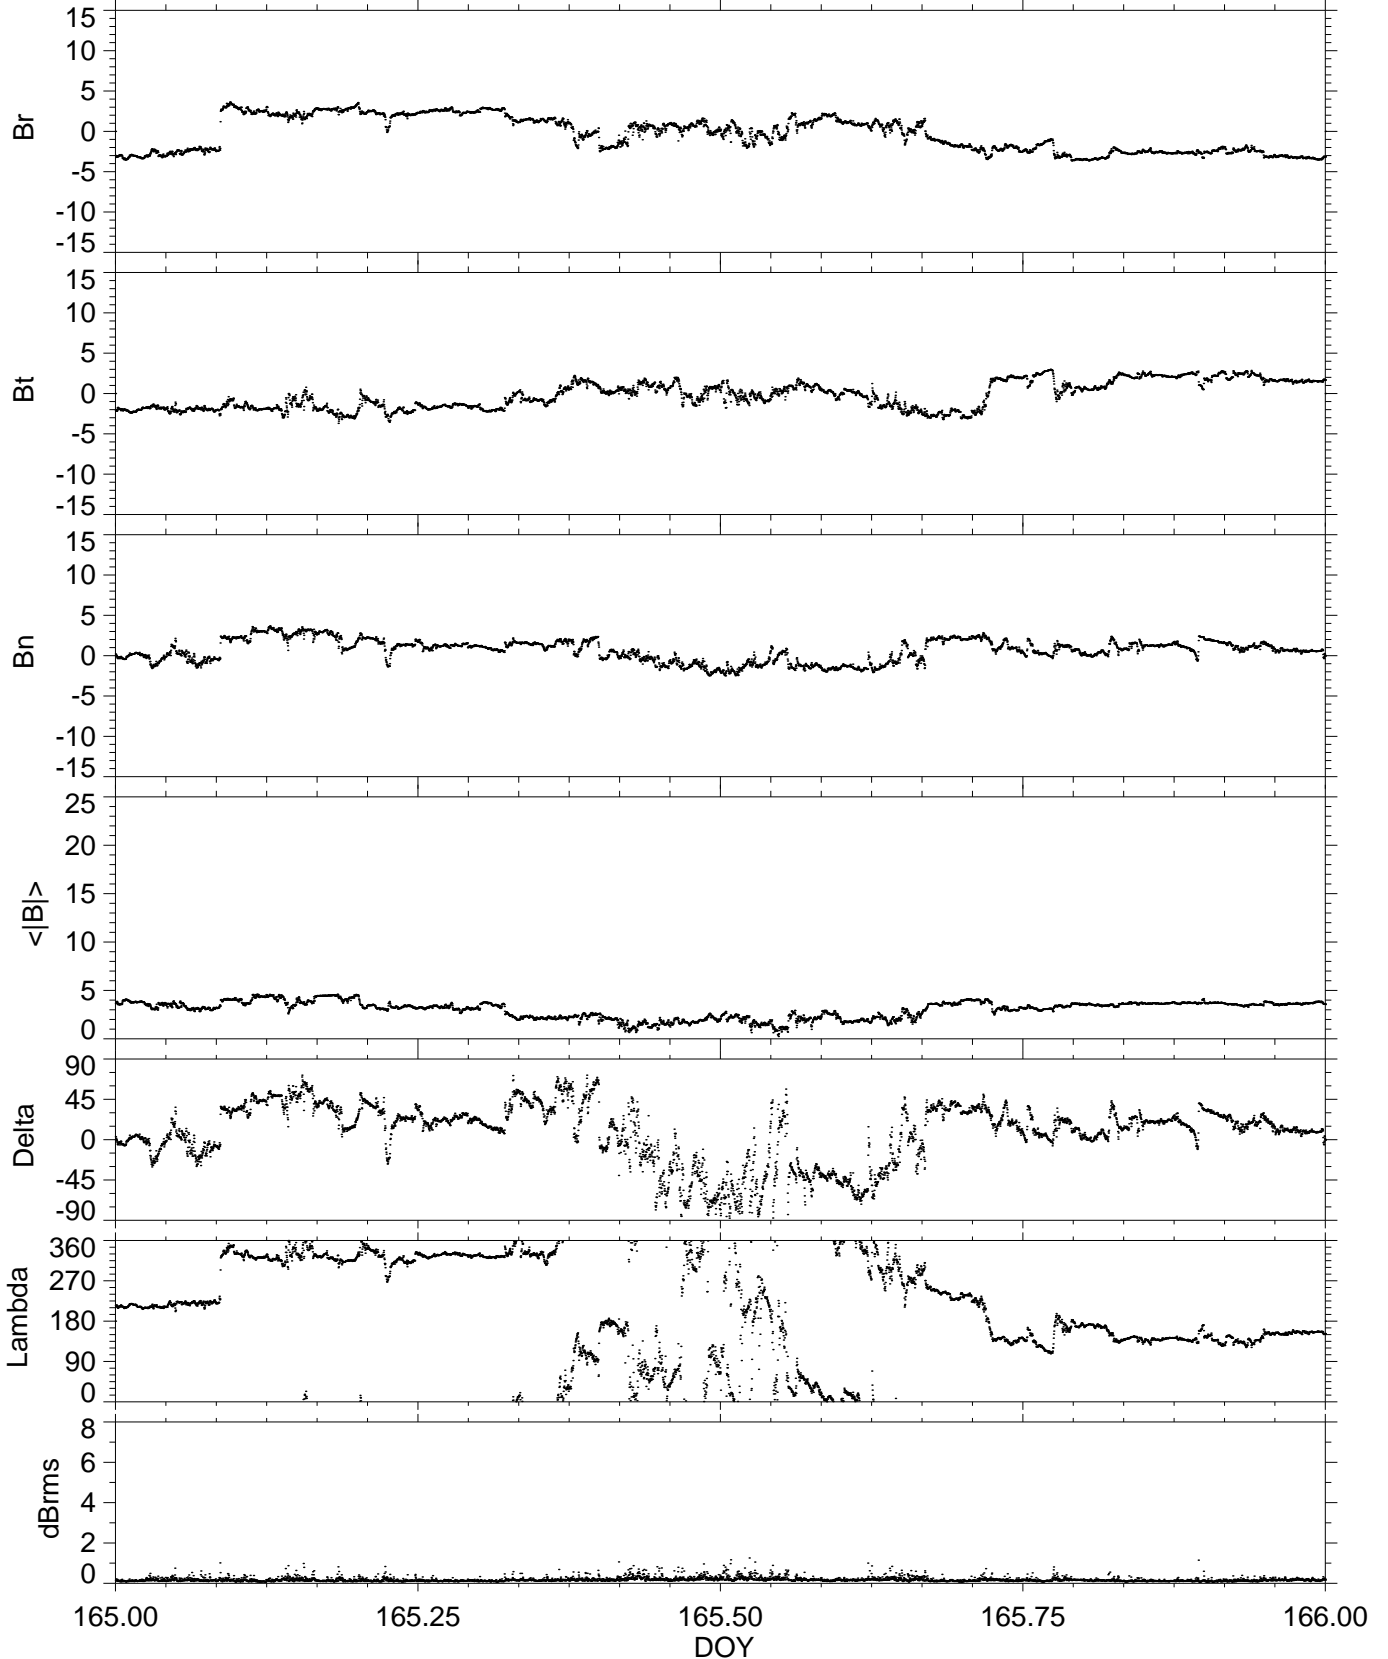

ACE MAG Data

RTN Coordinates

June 13, 2024

Plot generated: Tue Jul 23 17:05:12 2024

File: ACE_MAG_LV2_RTN_16SEC_2024-165_V2.DAT

GSE X (Re)=	232.0	232.3
GSE Y (Re)=	39.2	39.6
GSE Z (Re)=	16.3	15.7
RTN att. cos=	(-0.977, -0.167, 0.133)	(-0.979, -0.151, 0.136)