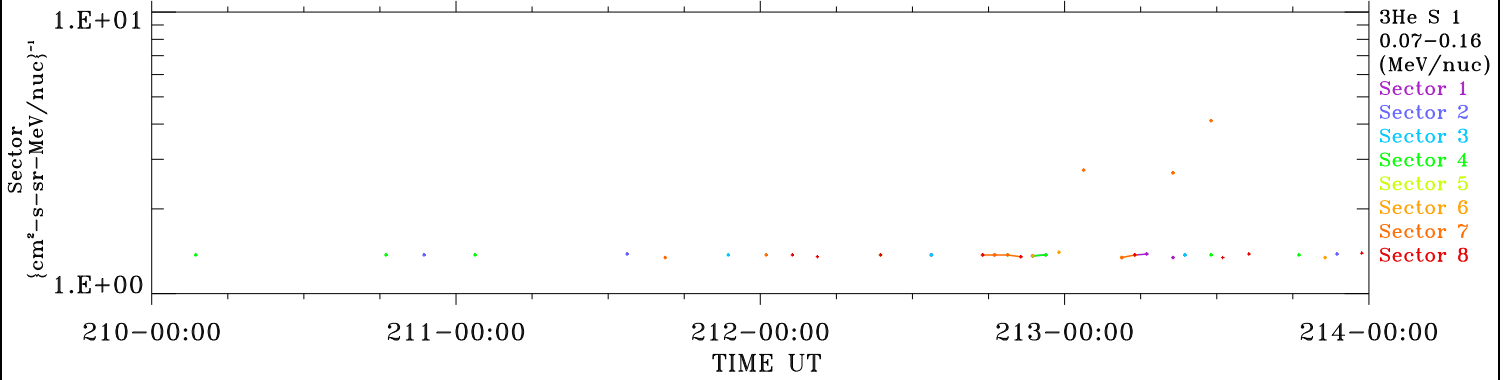

ACE ULEIS

Jul 29, 2022 (210) – Aug 2, 2022 (214)

4-Day Hourly Averages

Filter : 1,2

Plotting S/W: V3.0

Plotting date: Aug 14 2022 06:59

udf*lister

3He