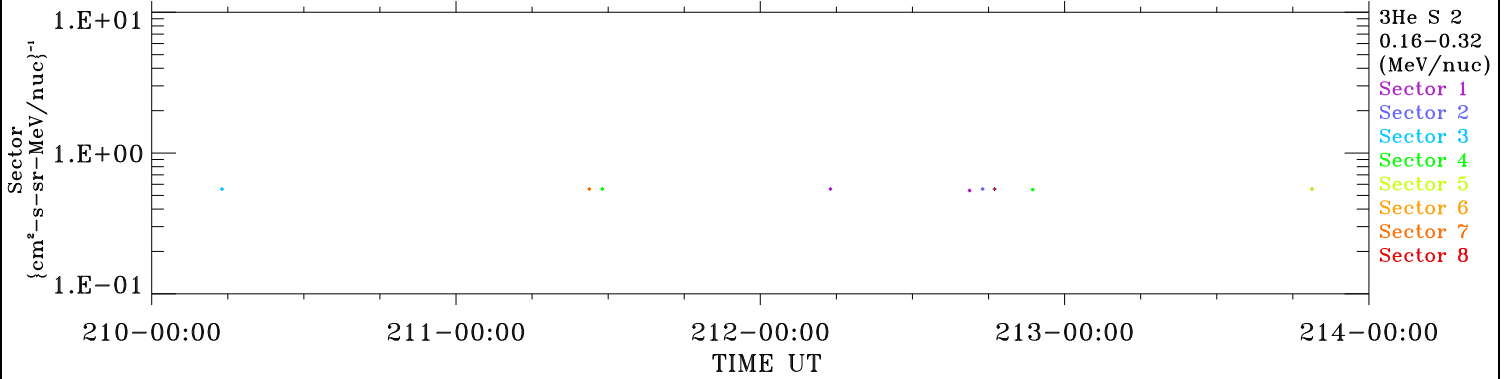

ACE ULEIS

Jul 29, 2022 (210) – Aug 2, 2022 (214)

4-Day Hourly Averages

Filter : 1,2

Plotting S/W: V3.0

Plotting date: Aug 14 2022 06:59

udf*lister

3He

3He

3He

3He