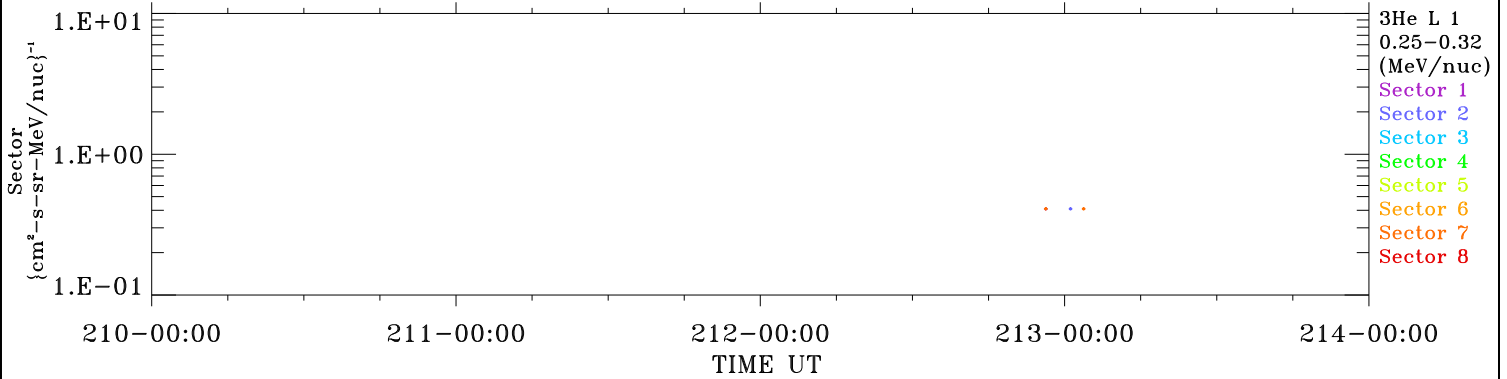

ACE ULEIS

Jul 29, 2022 (210) – Aug 2, 2022 (214)

4-Day Hourly Averages

Filter : 1,2

Plotting S/W: V3.0

Plotting date: Aug 14 2022 06:59

udf*lister

3He

3He

3He

3He