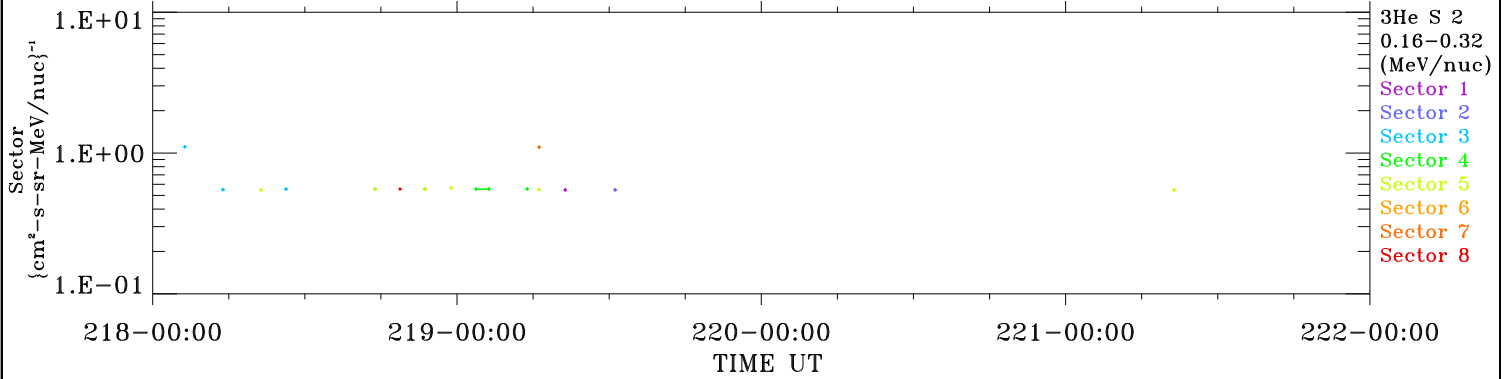

ACE ULEIS

Aug 6, 2022 (218) – Aug 10, 2022 (222)

Filter : 1,2
Plotting S/W: V3.0

udf*lister

4-Day Hourly Averages

Plotting date: Aug 14 2022 07:01

3He

3He