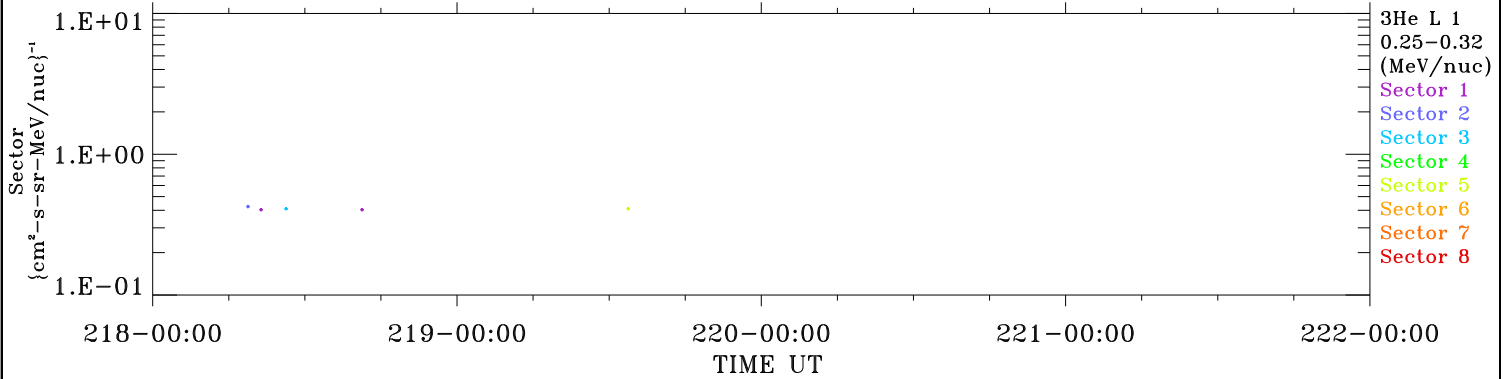

ACE ULEIS

Aug 6, 2022 (218) – Aug 10, 2022 (222)

Filter : 1,2
Plotting S/W: V3.0

udf*lister

4-Day Hourly Averages

Plotting date: Aug 14 2022 07:01

3He

3He

3He

3He