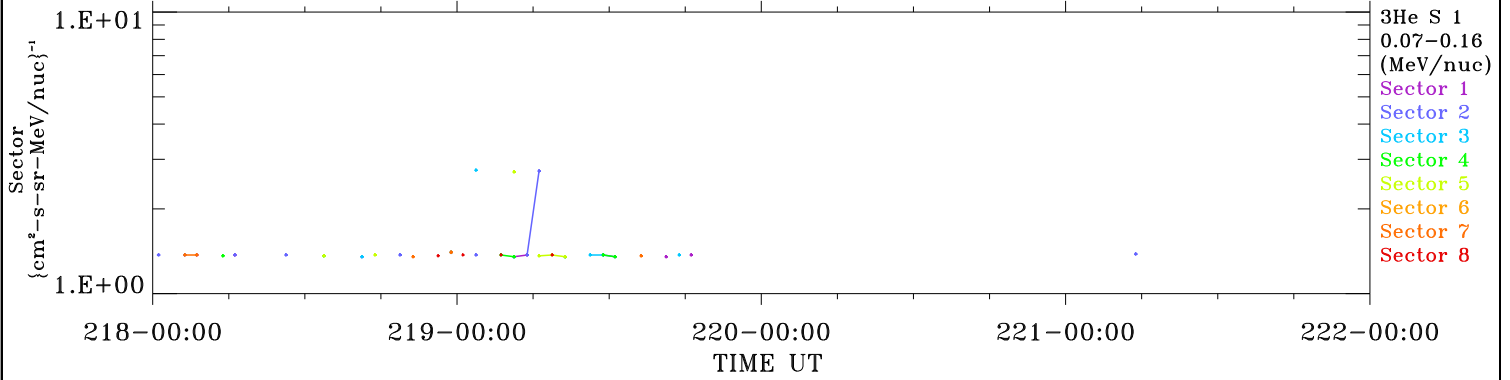

ACE ULEIS

Aug 6, 2022 (218) – Aug 10, 2022 (222)

Filter : 1,2
Plotting S/W: V3.0

udf*lister

4-Day Hourly Averages

Plotting date: Aug 14 2022 07:01

3He

3He