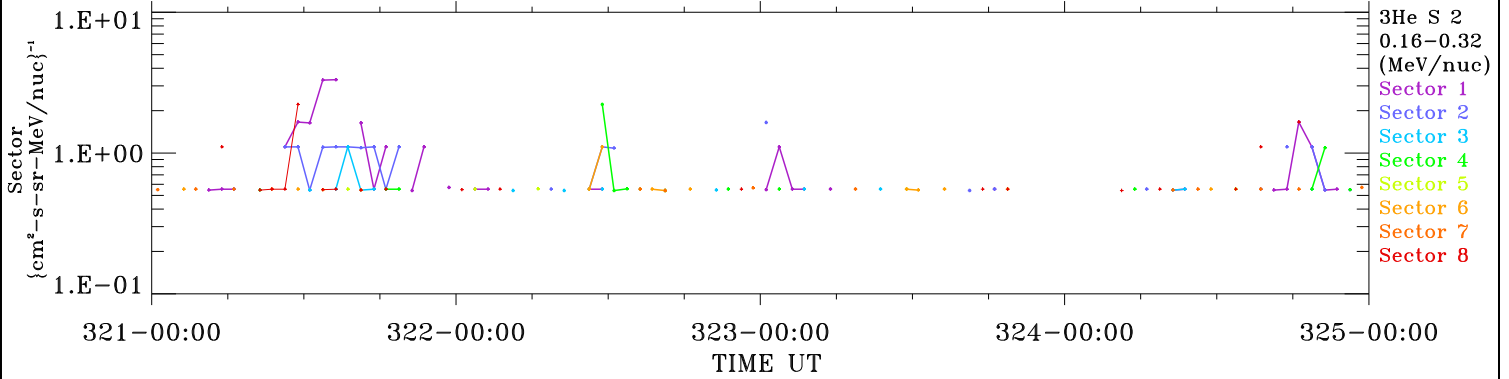

ACE ULEIS

Nov 16, 2024 (321) – Nov 20, 2024 (325)

Filter : 1,2
Plotting S/W: V3.0

udf*lister

4-Day Hourly Averages

Plotting date: Nov 21 2024 10:40

3He

3He

3He

3He