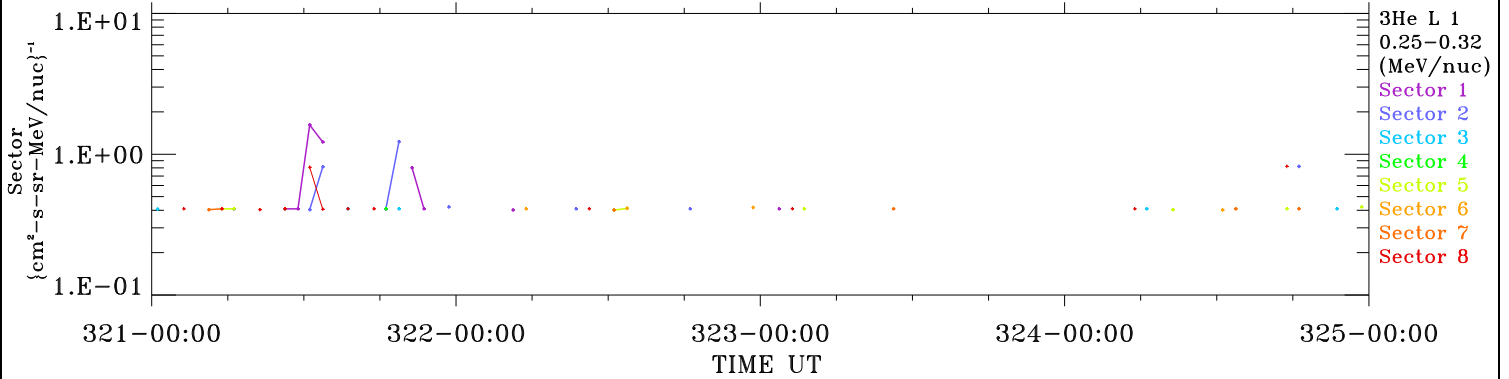

ACE ULEIS

Nov 16, 2024 (321) – Nov 20, 2024 (325)

Filter : 1,2
Plotting S/W: V3.0

udf*lister

4-Day Hourly Averages

Plotting date: Nov 21 2024 10:40

3He

3He

3He

3He