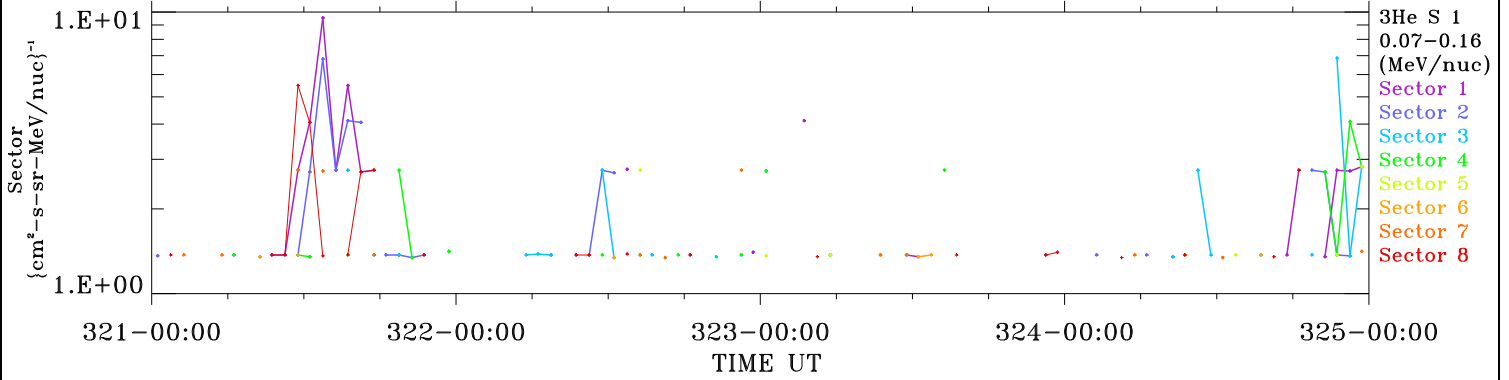

ACE ULEIS

Nov 16, 2024 (321) – Nov 20, 2024 (325)

Filter : 1,2
Plotting S/W: V3.0

udf*lister

4-Day Hourly Averages

Plotting date: Nov 21 2024 10:40

3He