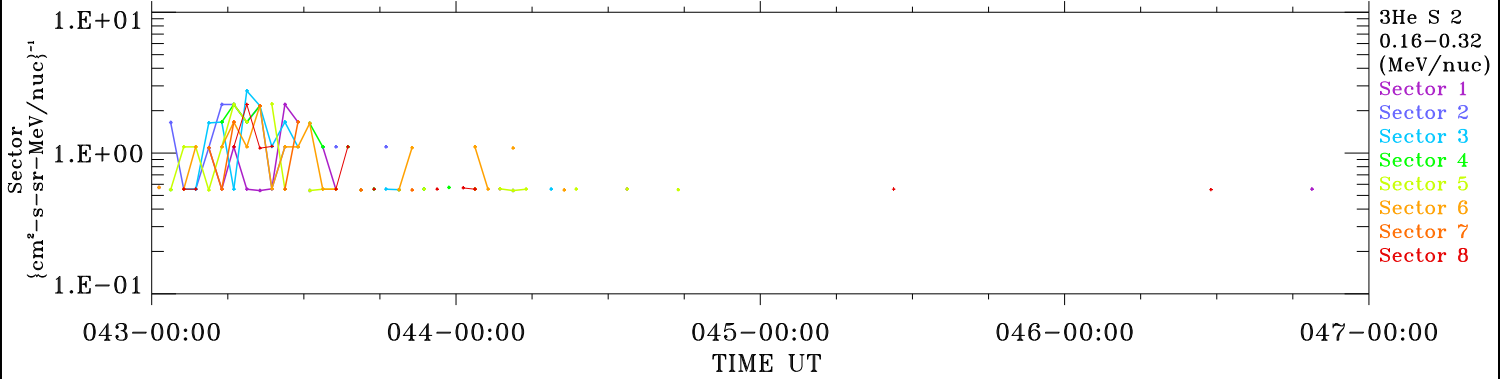

ACE ULEIS

Feb 12, 2025 (43) – Feb 16, 2025 (47)

Filter : 1,2
Plotting S/W: V3.0

udf*lister

4-Day Hourly Averages

Plotting date: Feb 17 2025 10:31

3He

3He