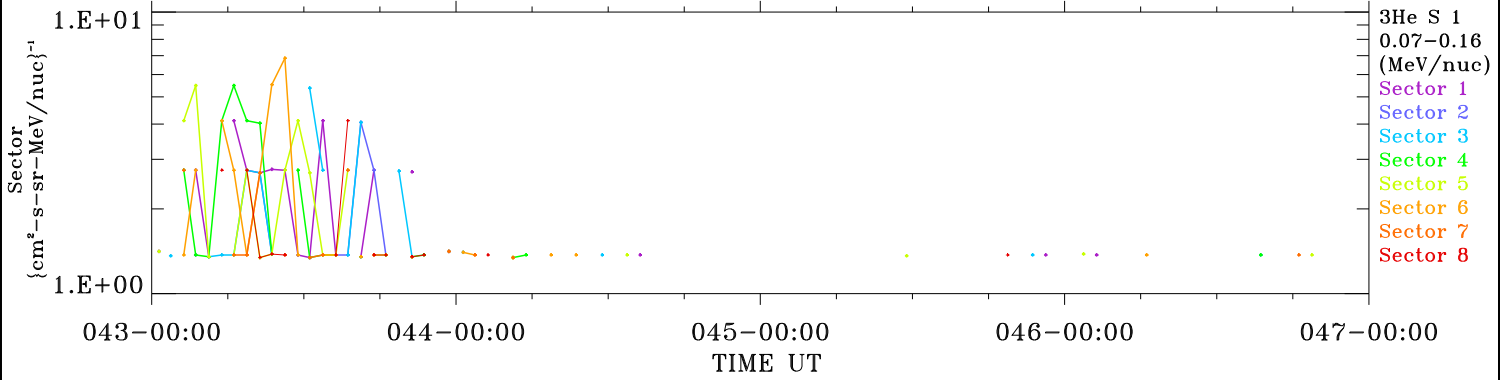

ACE ULEIS

Feb 12, 2025 (43) – Feb 16, 2025 (47)

Filter : 1,2
Plotting S/W: V3.0

udf*lister

4-Day Hourly Averages

Plotting date: Feb 17 2025 10:31

3He

3He