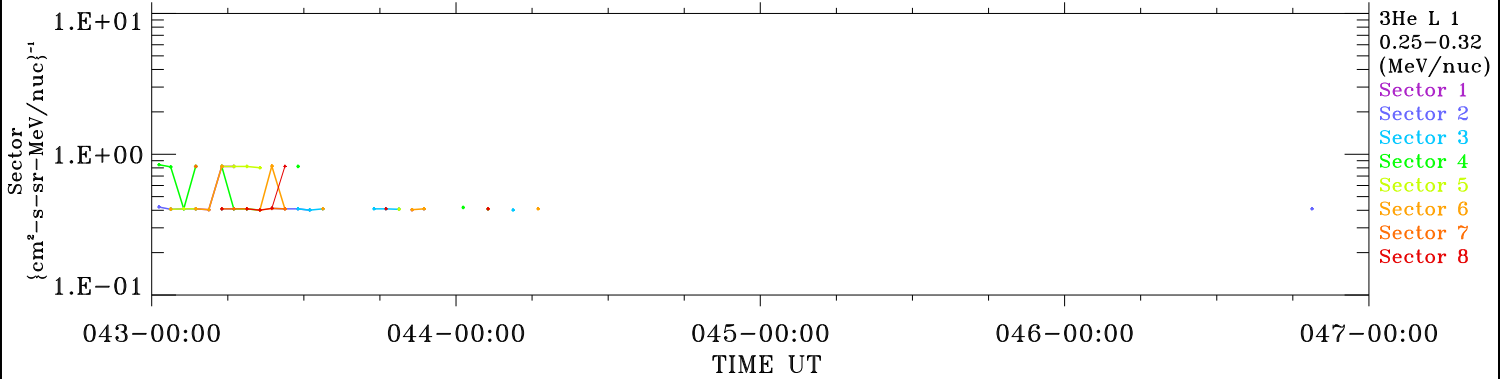

ACE ULEIS

Feb 12, 2025 (43) – Feb 16, 2025 (47)

Filter : 1,2
Plotting S/W: V3.0

udf*lister

4-Day Hourly Averages

Plotting date: Feb 17 2025 10:31

3He

3He

3He

3He