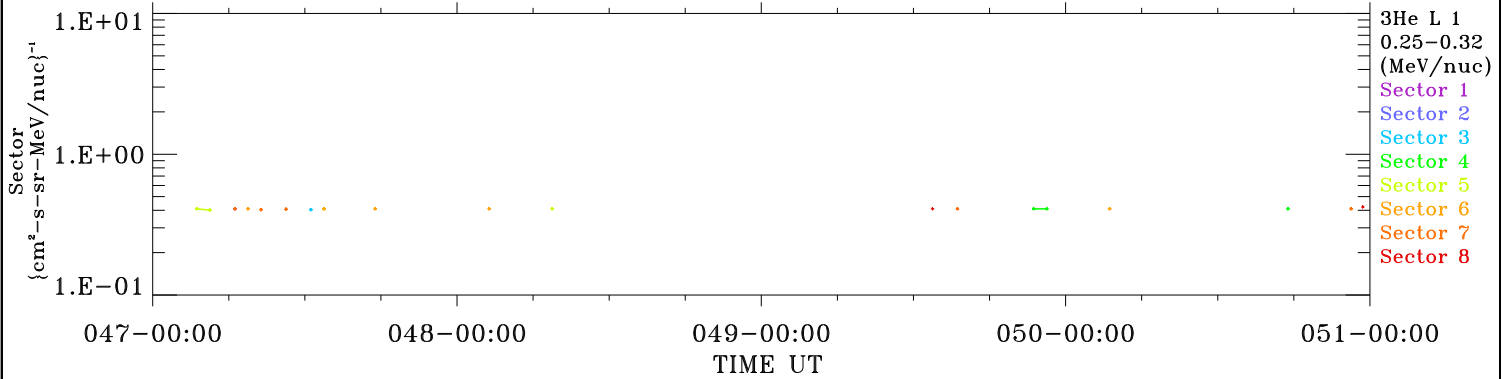

ACE ULEIS

Feb 16, 2025 (47) – Feb 20, 2025 (51)

Filter : 1,2
Plotting S/W: V3.0

udf*lister

4-Day Hourly Averages

Plotting date: Feb 21 2025 10:31

3He

3He

3He

3He