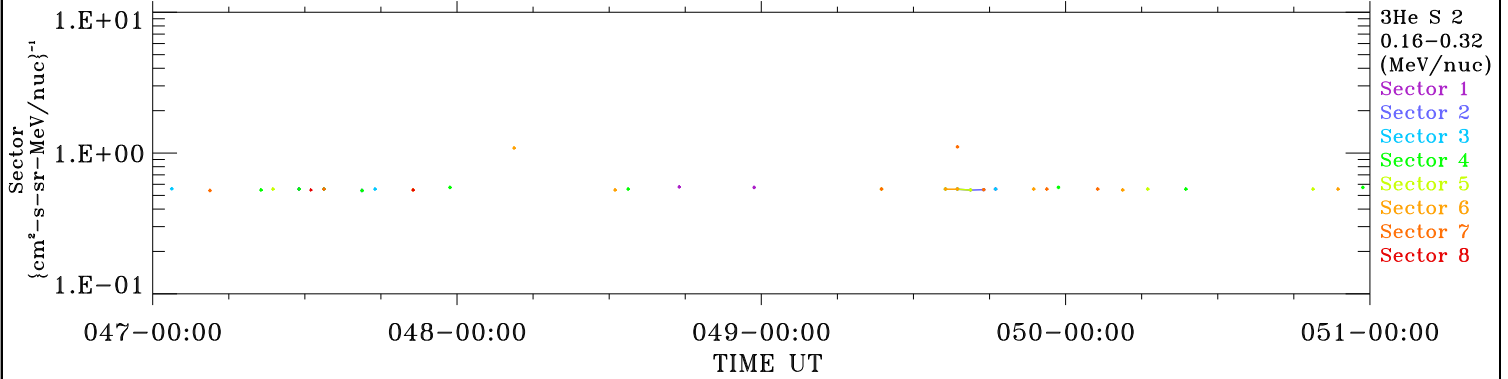

ACE ULEIS

Feb 16, 2025 (47) – Feb 20, 2025 (51)

Filter : 1,2
Plotting S/W: V3.0

udf*lister

4-Day Hourly Averages

Plotting date: Feb 21 2025 10:31

3He

3He