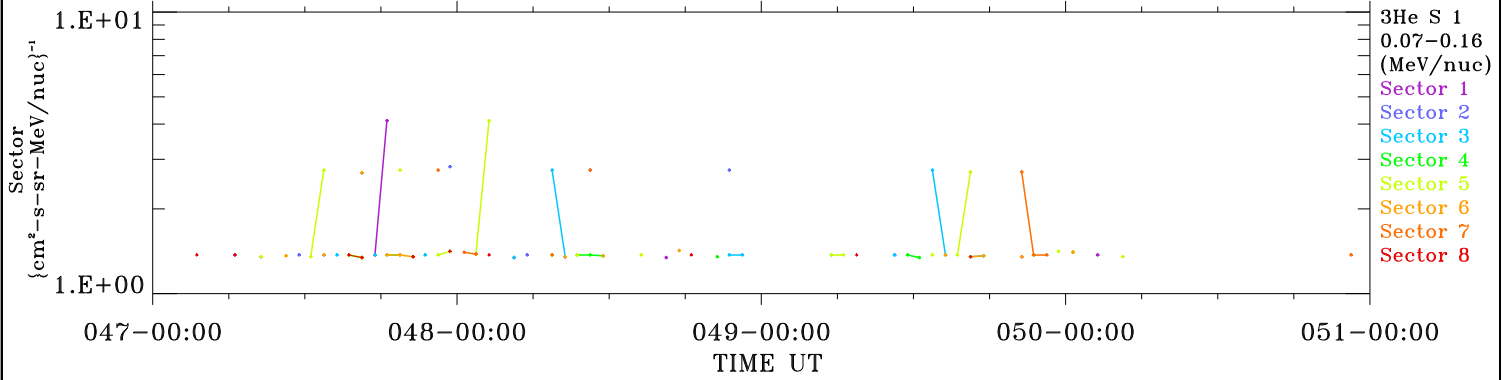

ACE ULEIS

Feb 16, 2025 (47) – Feb 20, 2025 (51)

Filter : 1,2
Plotting S/W: V3.0

udf*lister

4-Day Hourly Averages

Plotting date: Feb 21 2025 10:31

3He

3He